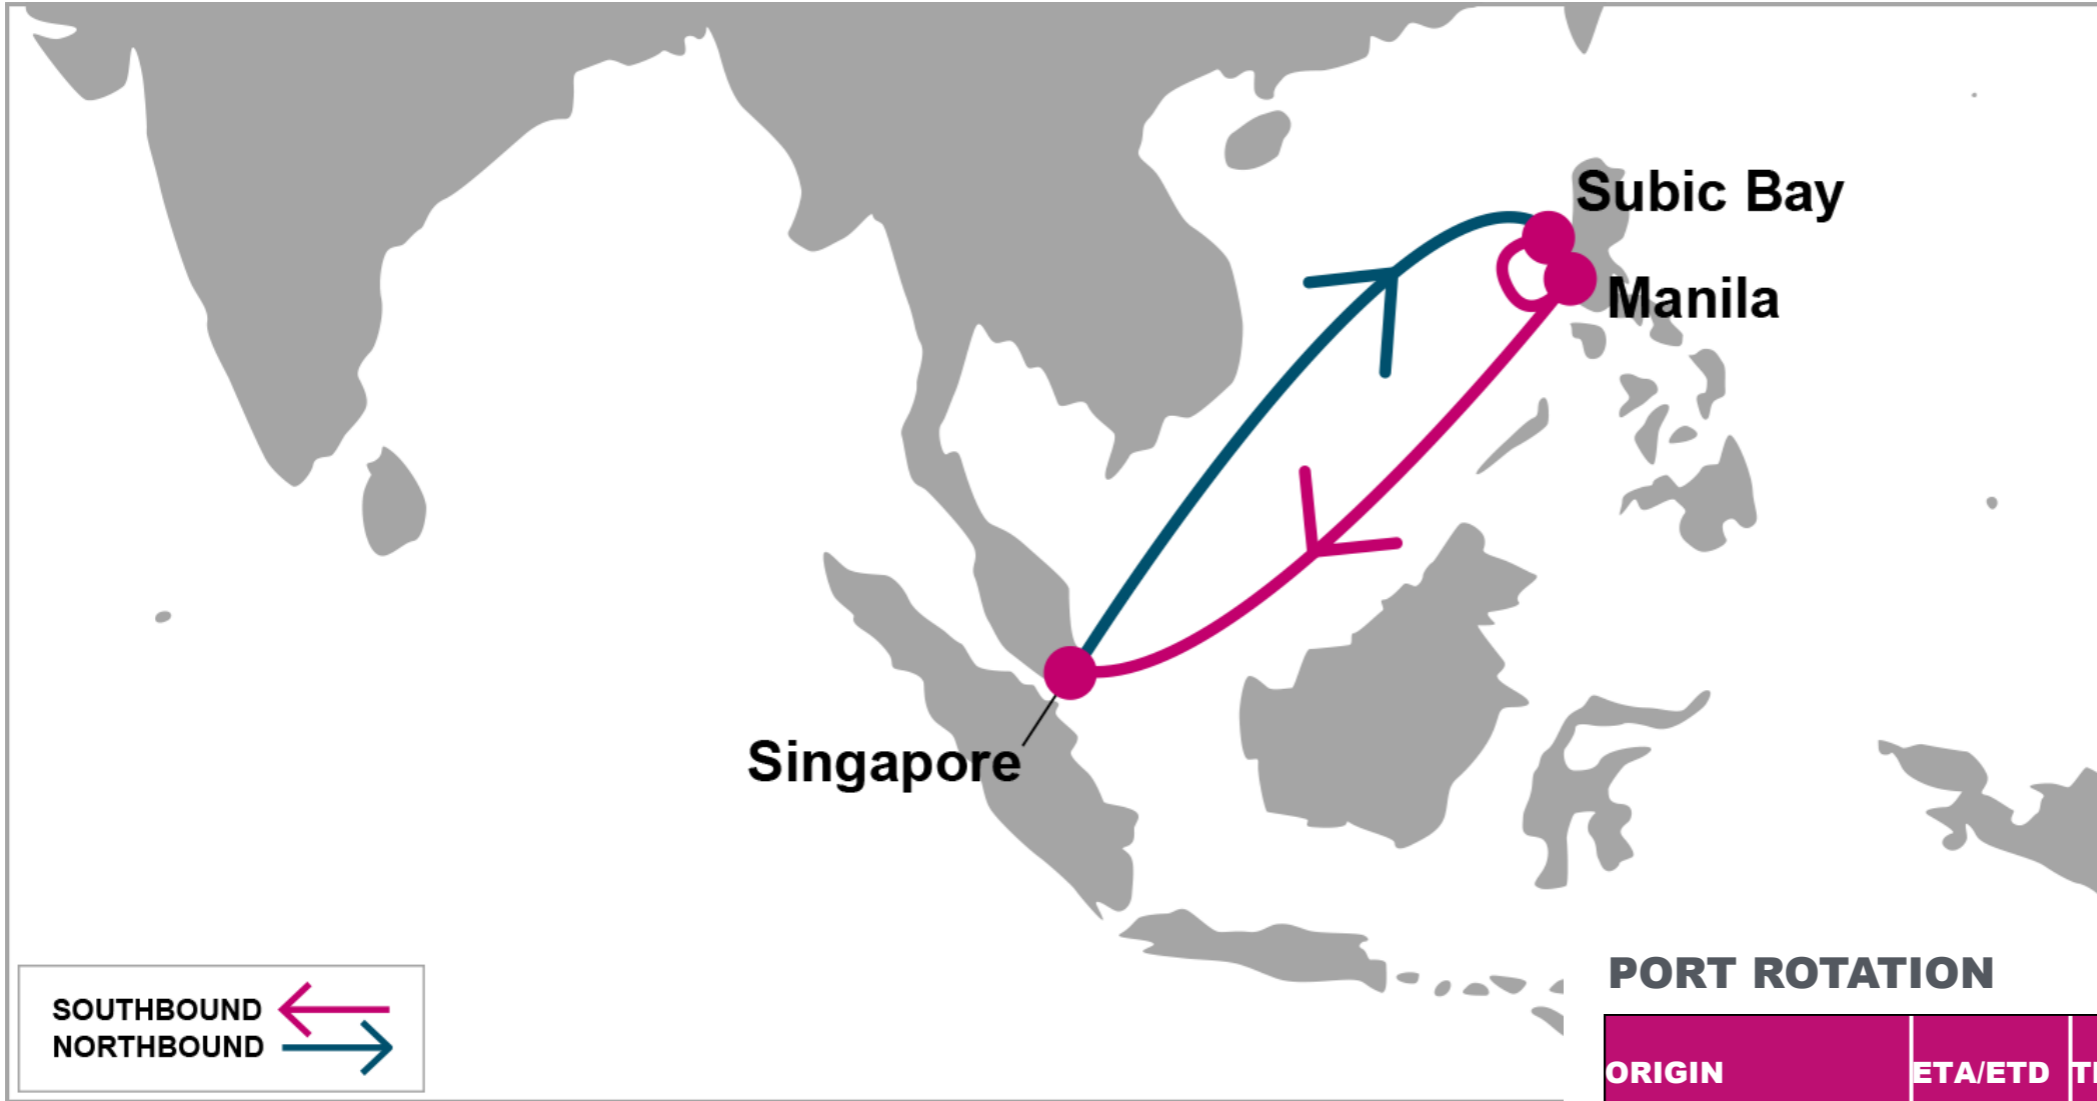

For more information, please click [here](#)

S/B	SIN	N/B	SFS	MNL
SFS	7	SIN	5	5
MNL	5			

PORT ROTATION

(Terminals are subject to change)

ORIGIN	ETA/ETD	TERMINAL
Singapore	FRI/SUN	PSA Singapore
Subic Bay	FRI/FRI	ICTSI Subic Bay
Manila	FRI/SUN	Manila International Container Terminal (MICT)
Singapore	FRI/SUN	PSA Singapore
Turnaround days: 14		

KEY TRANSIT TABLE - UNLOCODE PORT NAME & COUNTRY NAME

SFS: Subic Bay, Philippines | **MNL:** Manila, Philippines | **SIN:** Singapore, Singapore | **PKG:** Port Kelang, Malaysia

NOTE: Transit times and port rotation are as of now and subject to change