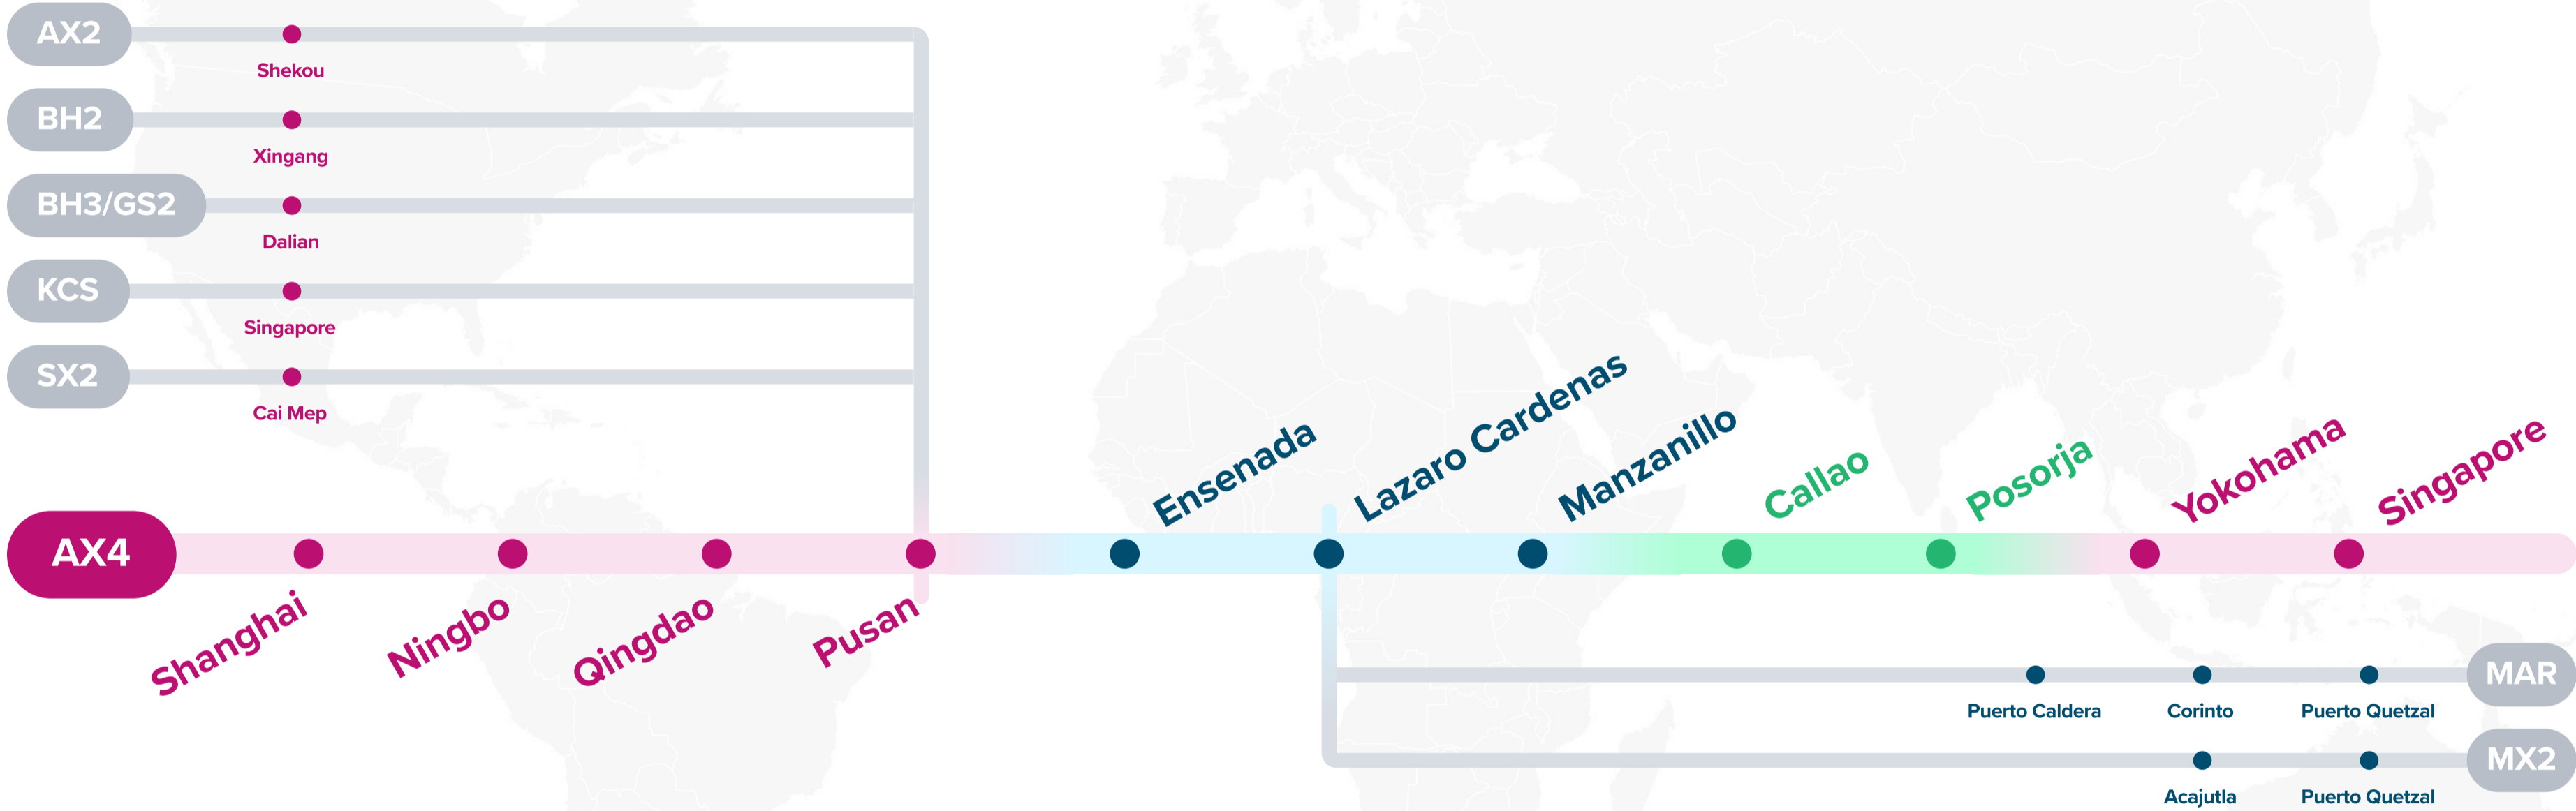

# AX3: Asia Latin America Express 3

**AX2:** Asia Latin America Express 2

**BH2/3:** Bohai Express 2/3

**GS2:** Gulf Pacific South 2

**FE3/6:** Far East - Europe 3/6

**MD3:** Mediterranean 3

**SX1:** East Coast South America Express 1

**KCS:** Korea China Shuttle

**SX2:** East Coast South America Express 2

**ATS:** Altiplano Service

**MX3:** Margarita NEO-Express Service 3

**MAR:** Margarita NEO-Express Service

Asia – Latin America Service

# AX4: Asia Latin America Express 4

- AX2:** Asia Latin America Express 2
- BH2:** Bohai Express 2
- BH3:** Bohai Express 3
- GS2:** Gulf Pacific South 2
- KCS:** Korea China Shuttle
- SX2:** East Coast South America Express 2
- MAR:** Margarita NEO-Express Service
- MX2:** Margarita NEO-Express Service 2
- ATS:** Altiplano Service

## Asia – Latin America Service