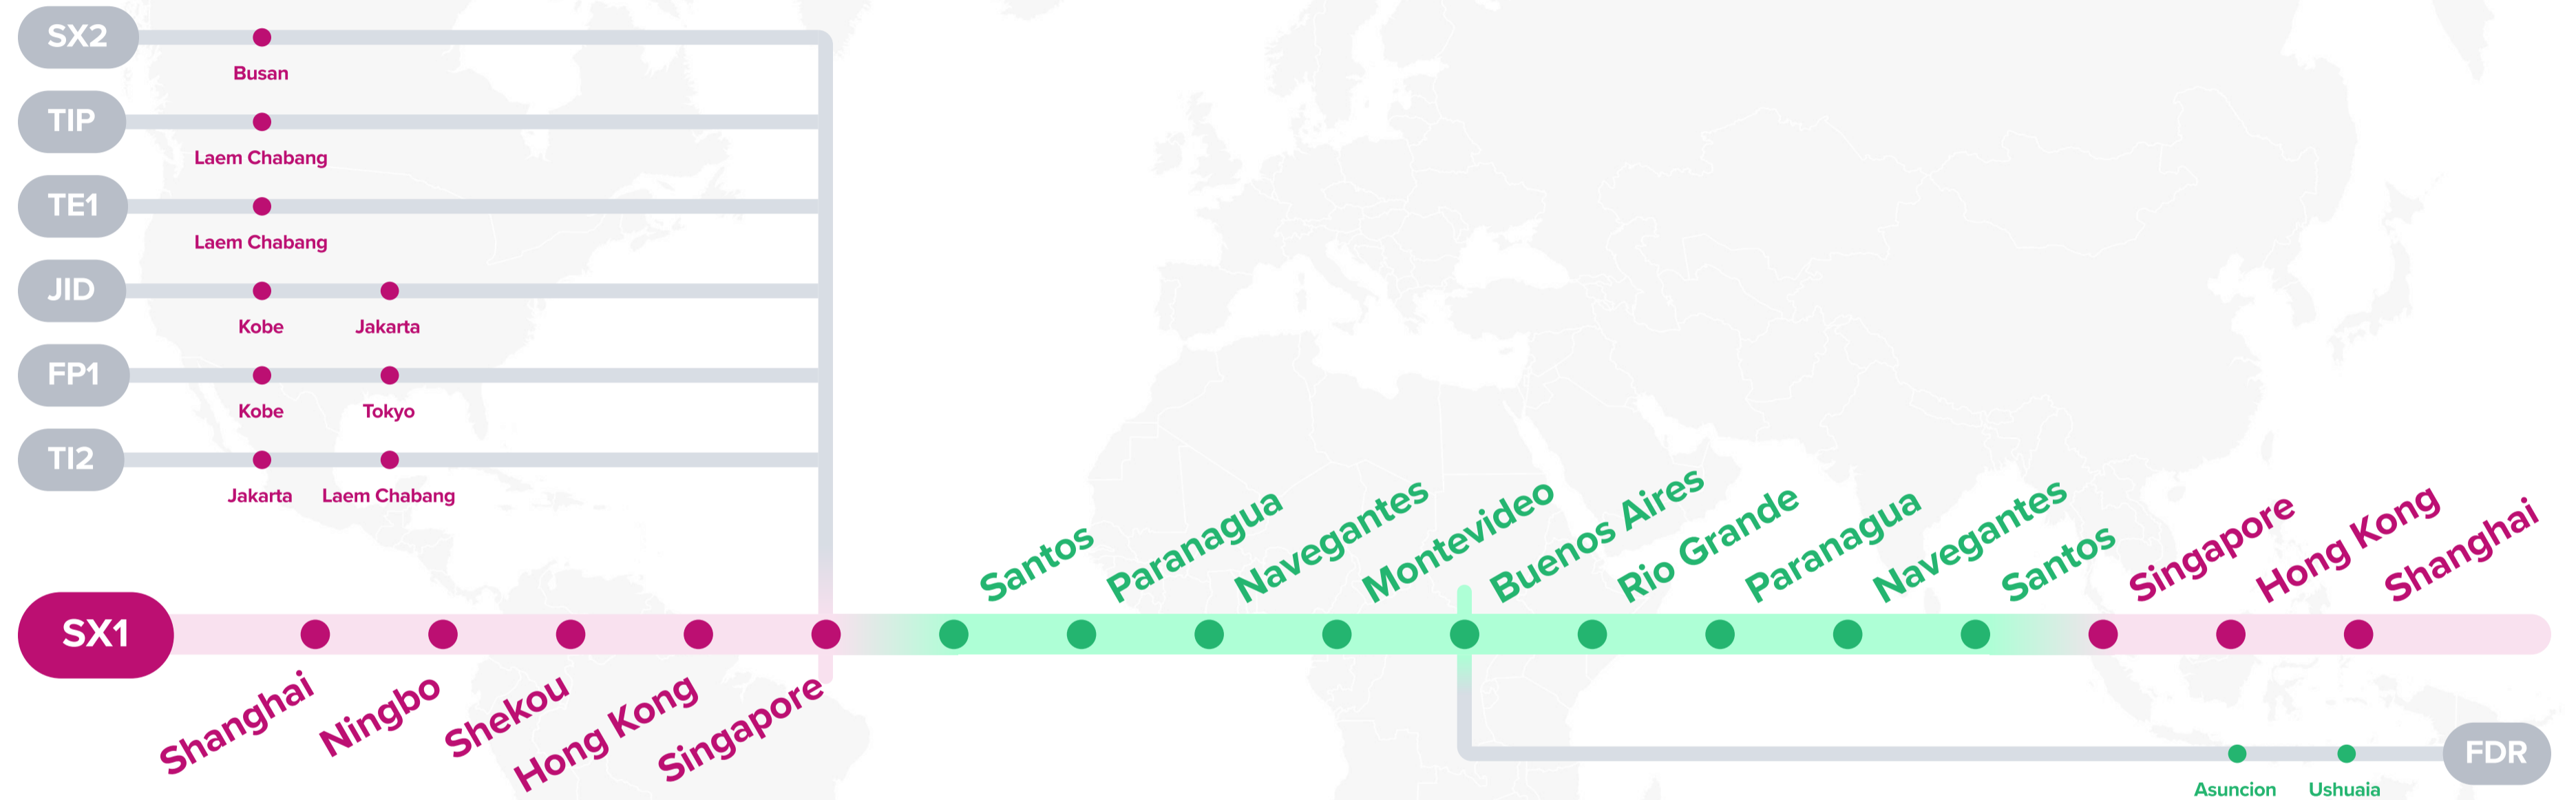

Asia – Latin America Service

SX1: East Coast South America Express 1

SX2: East Coast South America Express 2   **FDR:** Feeder

TIP: Thailand India Pakistan

TE1: Thailand East India 1

JID: Japan Indonesia

FP1: Far East Pacific 1

TI2: Thailand Indonesia 2