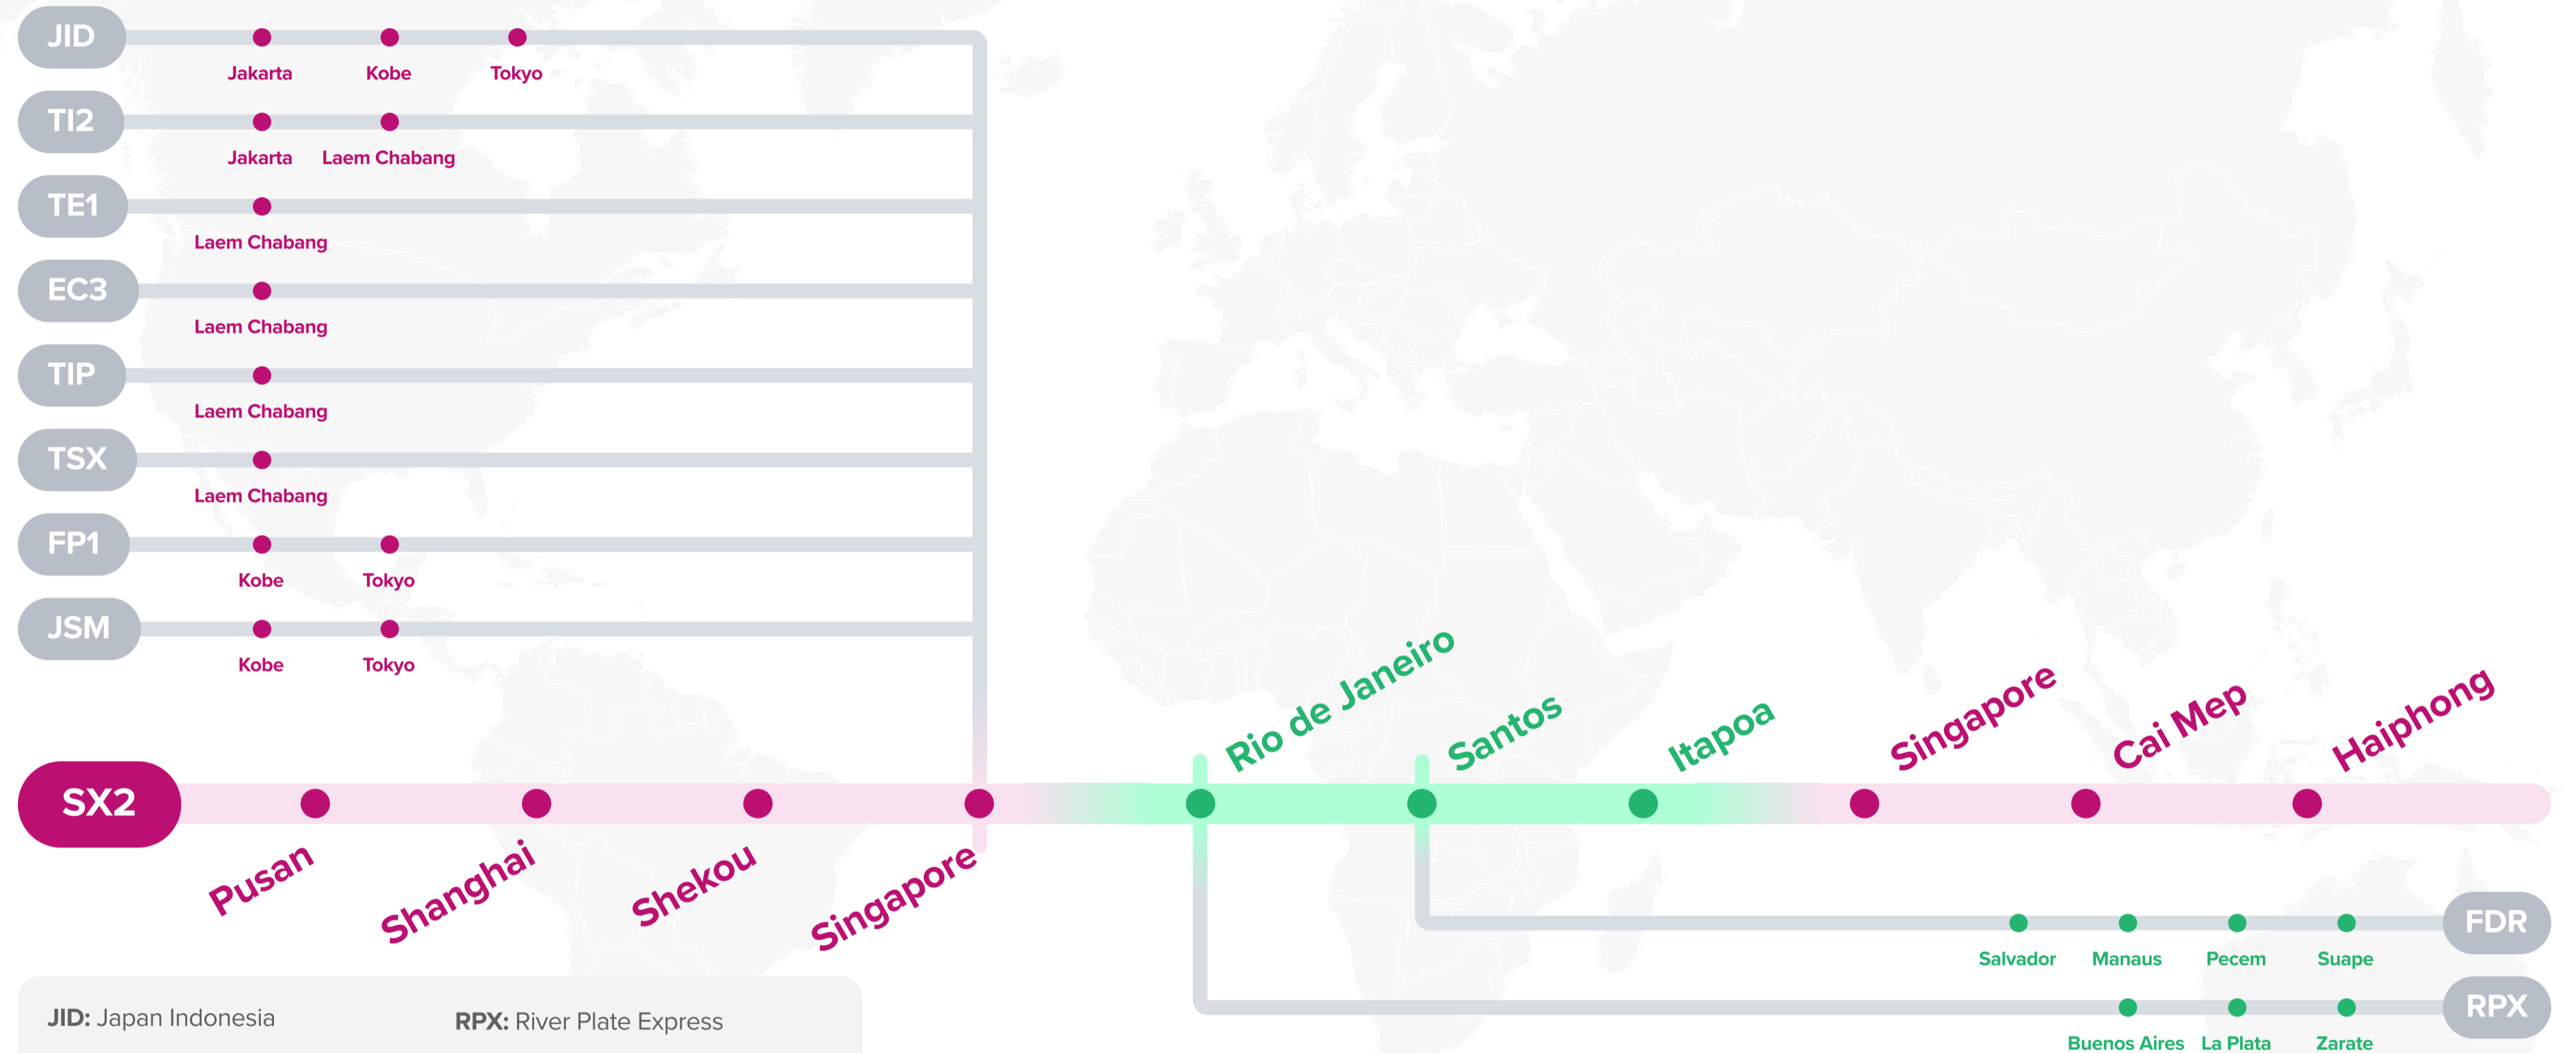

Asia – Latin America Service

SX2: East Coast South America Express 2

JID: Japan Indonesia

TI2: Thailand Indonesia 2

TE1: Thailand East India 1

EC3: US East Coast 3

TIP: Thailand India Pakistan

TSX: Thailand Singapore Express

FP1: Far East Pacific 1

JSM: Japan Straits Malaysia

RPX: River Plate Express

FDR: Feeder