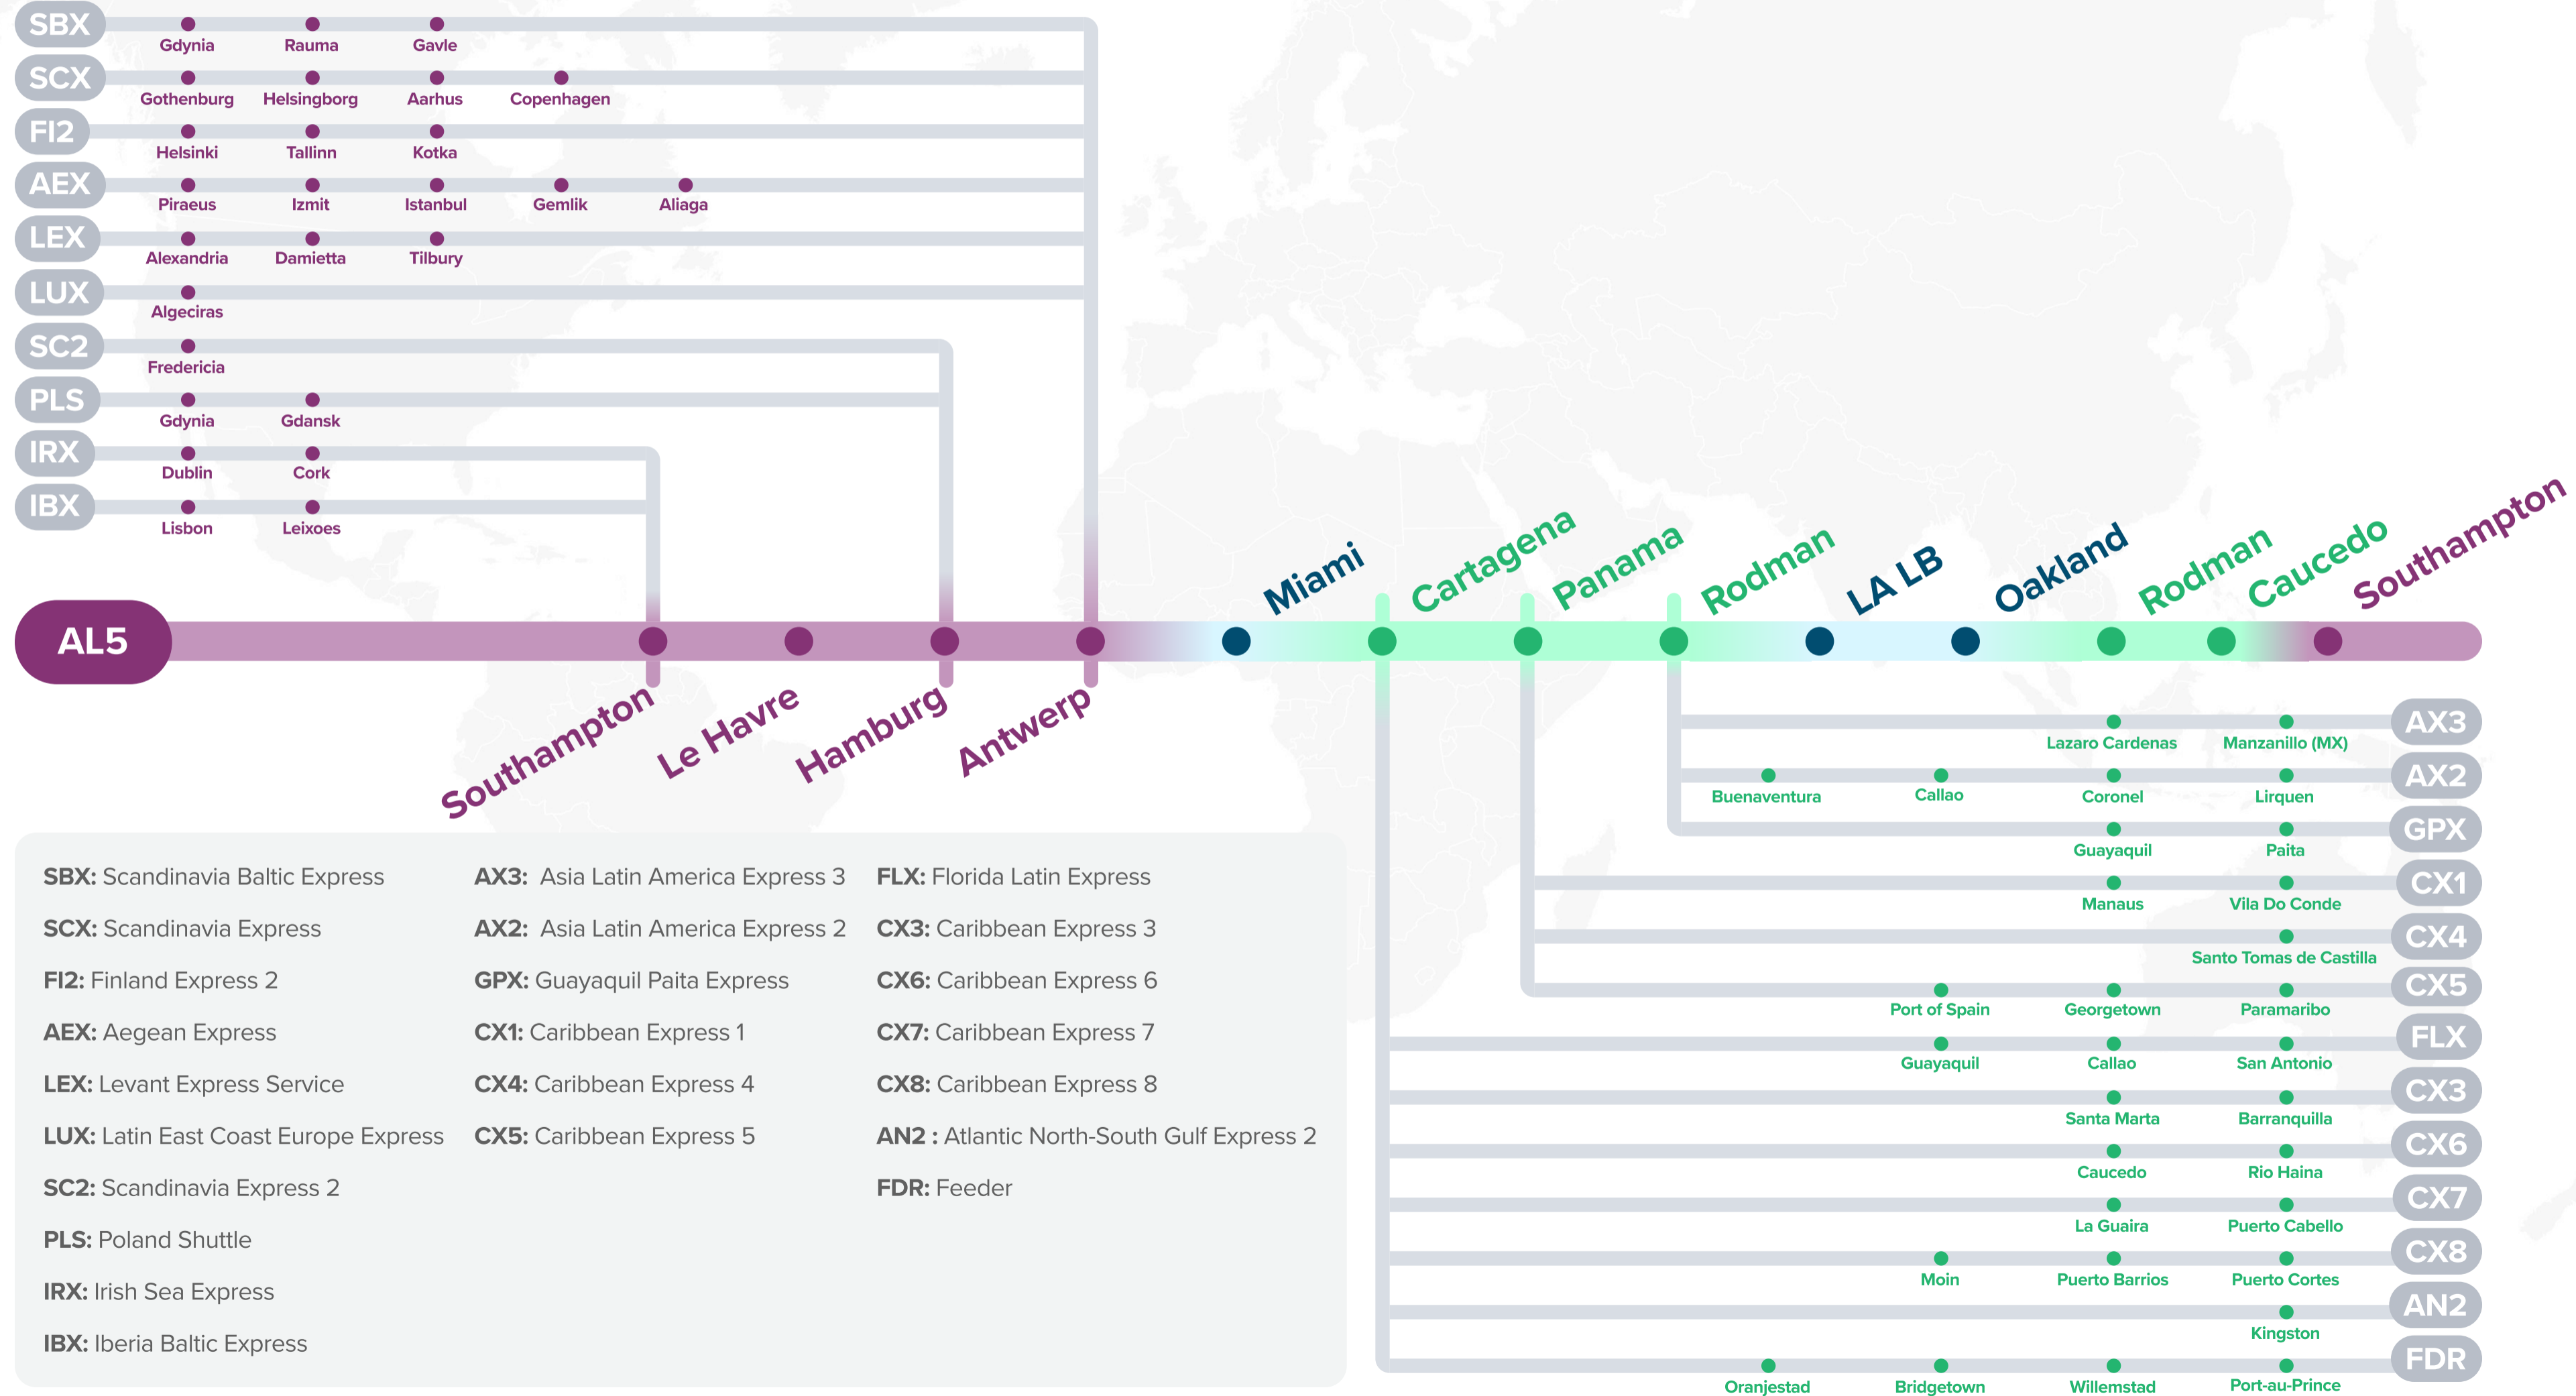

Latin America – Europe Service

AL5: Transatlantic 5

- **SBX**: Gdynia, Rauma, Gavle
- **SCX**: Gothenburg, Helsingborg, Aarhus, Copenhagen
- **FI2**: Helsinki, Tallinn, Kotka
- **AEX**: Piraeus, Izmit, Istanbul, Gemlik, Aliaga
- **LEX**: Alexandria, Damietta, Tilbury
- **LUX**: Algeciras
- **SC2**: Fredericia
- **PLS**: Gdynia, Gdansk
- **IRX**: Dublin, Cork
- **IBX**: Lisbon, Leixoes

- **AL5**: Southampton, Le Havre, Hamburg, Antwerp, Miami, Cartagena, Panama, Rodman, LA LB, Oakland, Rodman, Caucedo, Southampton

- **AX3**: Asia Latin America Express 3
- **AX2**: Asia Latin America Express 2
- **GPX**: Guayaquil Paita Express
- **CX1**: Caribbean Express 1
- **CX4**: Caribbean Express 4
- **CX5**: Caribbean Express 5
- **FLX**: Florida Latin Express
- **CX3**: Caribbean Express 3
- **CX6**: Caribbean Express 6
- **CX7**: Caribbean Express 7
- **CX8**: Caribbean Express 8
- **AN2**: Atlantic North-South Gulf Express 2
- **FDR**: Feeder

- **SBX**: Scandinavia Baltic Express
- **SCX**: Scandinavia Express
- **FI2**: Finland Express 2
- **AEX**: Aegean Express
- **LEX**: Levant Express Service
- **LUX**: Latin East Coast Europe Express
- **SC2**: Scandinavia Express 2
- **PLS**: Poland Shuttle
- **IRX**: Irish Sea Express
- **IBX**: Iberia Baltic Express

- **AX3**: Lazaro Cardenas, Manzanillo (MX)
- **AX2**: Buenaventura, Callao, Coronel, Lirquen
- **GPX**: Guayaquil, Paita
- **CX1**: Manaus, Vila Do Conde
- **CX4**: Santo Tomas de Castilla
- **CX5**: Port of Spain, Georgetown, Paramaribo
- **FLX**: Guayaquil, Callao, San Antonio
- **CX3**: Santa Marta, Barranquilla
- **CX6**: Caucedo, Rio Haina
- **CX7**: La Guaira, Puerto Cabello
- **CX8**: Moin, Puerto Barrios, Puerto Cortes
- **AN2**: Kingston
- **FDR**: Oranjestad, Bridgetown, Willemstad, Port-au-Prince