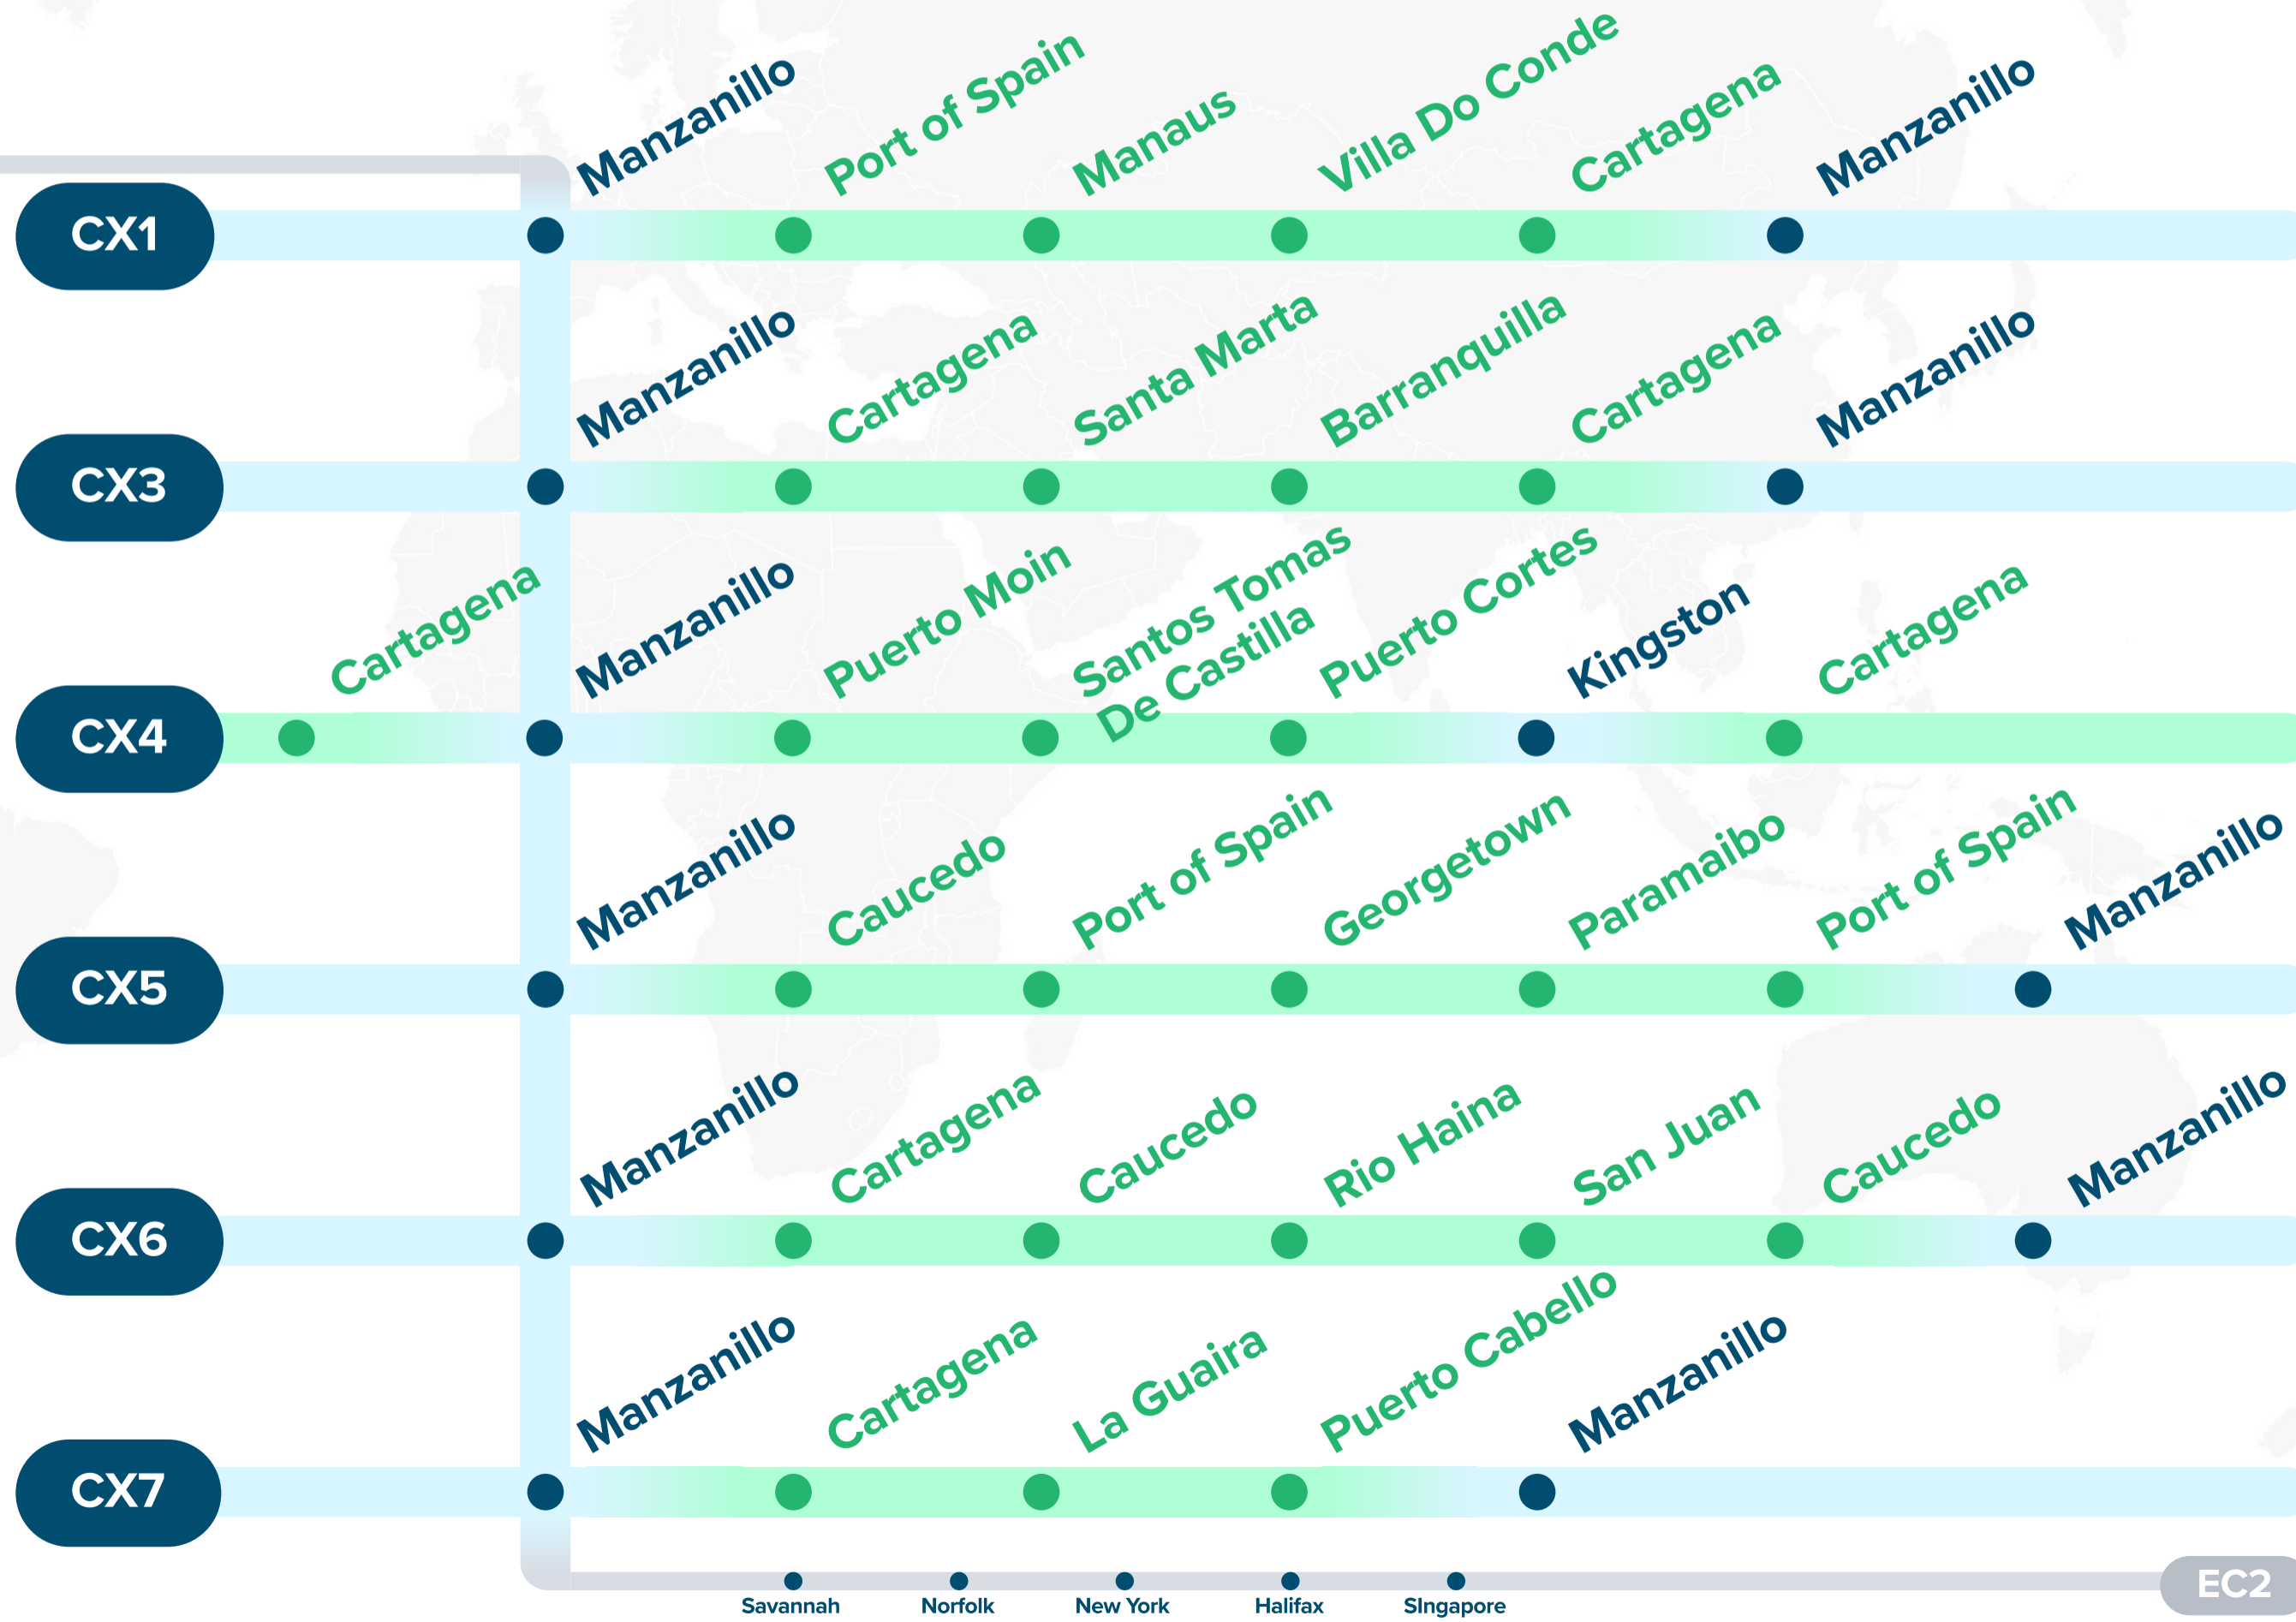

Carribbean Express

AX3: Asia Latin America Express 3
AX4: Asia Latin America Express 4
AX2: Asia Latin America Express 2
KCI: Korea China Indonesia Service
AG1: Asia Gulf Express 1
MS2: Mediterranean Pacific South 2
KCS: Korea China Shuttle
EC2: US East Coast 2
FDR: Feeder

EC2