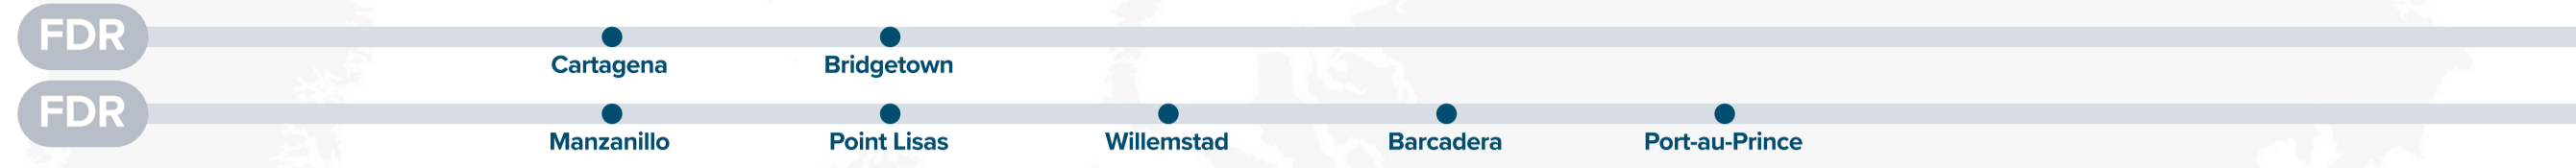

Carribbean Express

AX3: Asia Latin America Express 3
AX4: Asia Latin America Express 4
AX2: Asia Latin America Express 2
KCI: Korea China Indonesia Service
AG1: Asia Gulf Express 1
MS2: Mediterranean Pacific South 2
KCS: Korea China Shuttle
EC2: US East Coast 2
FDR: Feeder

EC2