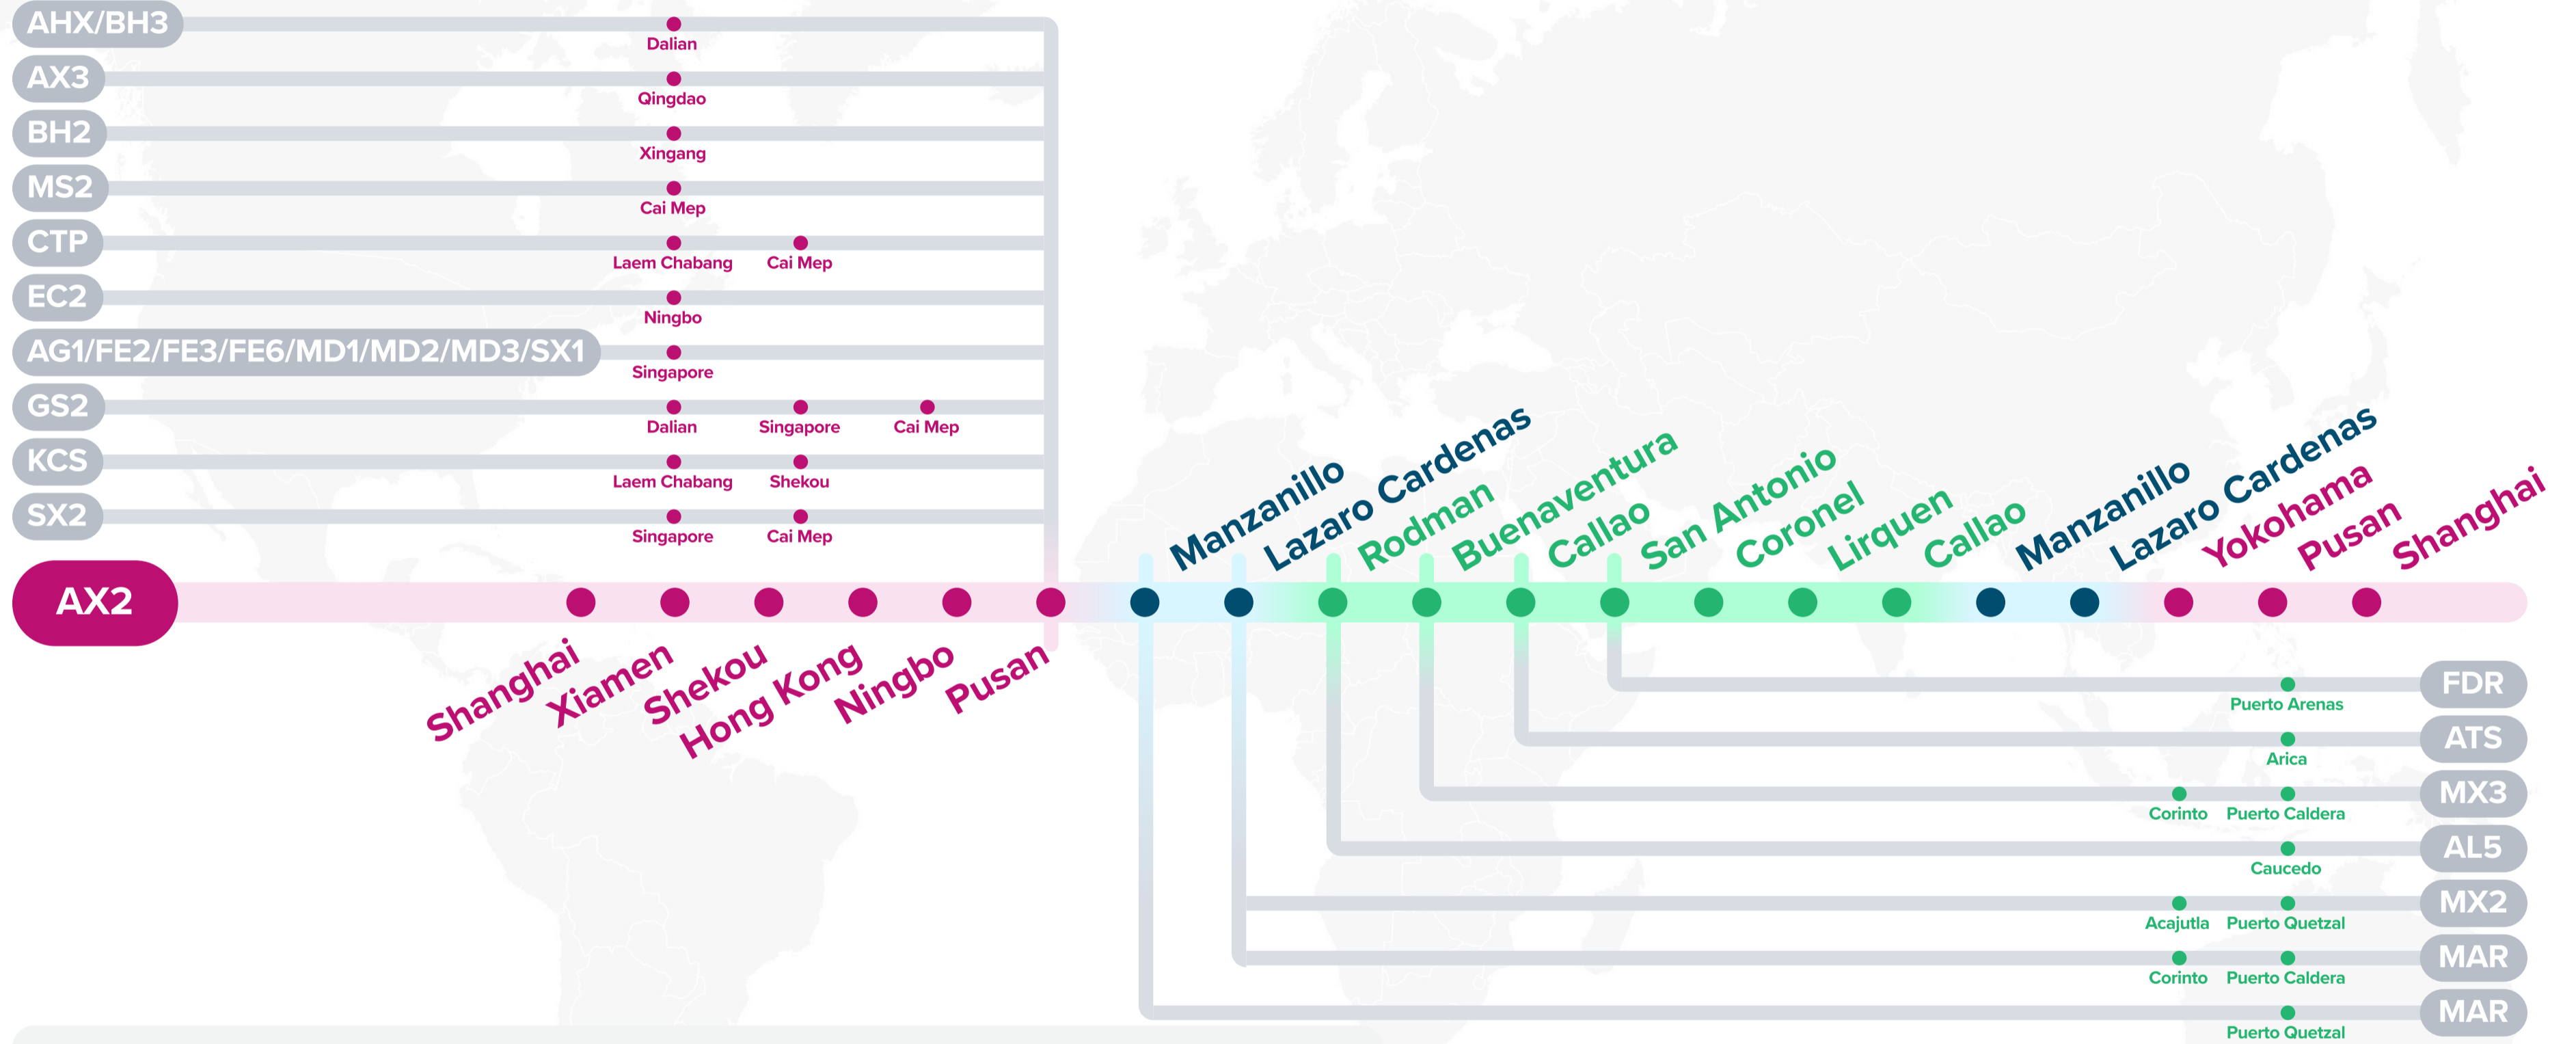

**SX2:** East Coast South America Express 2

**ATS:** Altiplano Service

**MX2:** Margarita NEO-Express Service 2

**MAR:** Margarita NEO-Express Service

# Asia – Latin America Service

## AX2: Asia Latin America Express 2

**AHX:** Asia Hawaii Express

**BH3:** Bohai Express 3

**AX3:** Asia Latin America Express 3

**BH2:** Bohai Express 2

**MS2:** Mediterranean Pacific South 2

**CTP:** China Thailand Philippines

**6 choices** of services that provide extensive coverage of key ports to meet your direct connection needs across Latin America and North America.