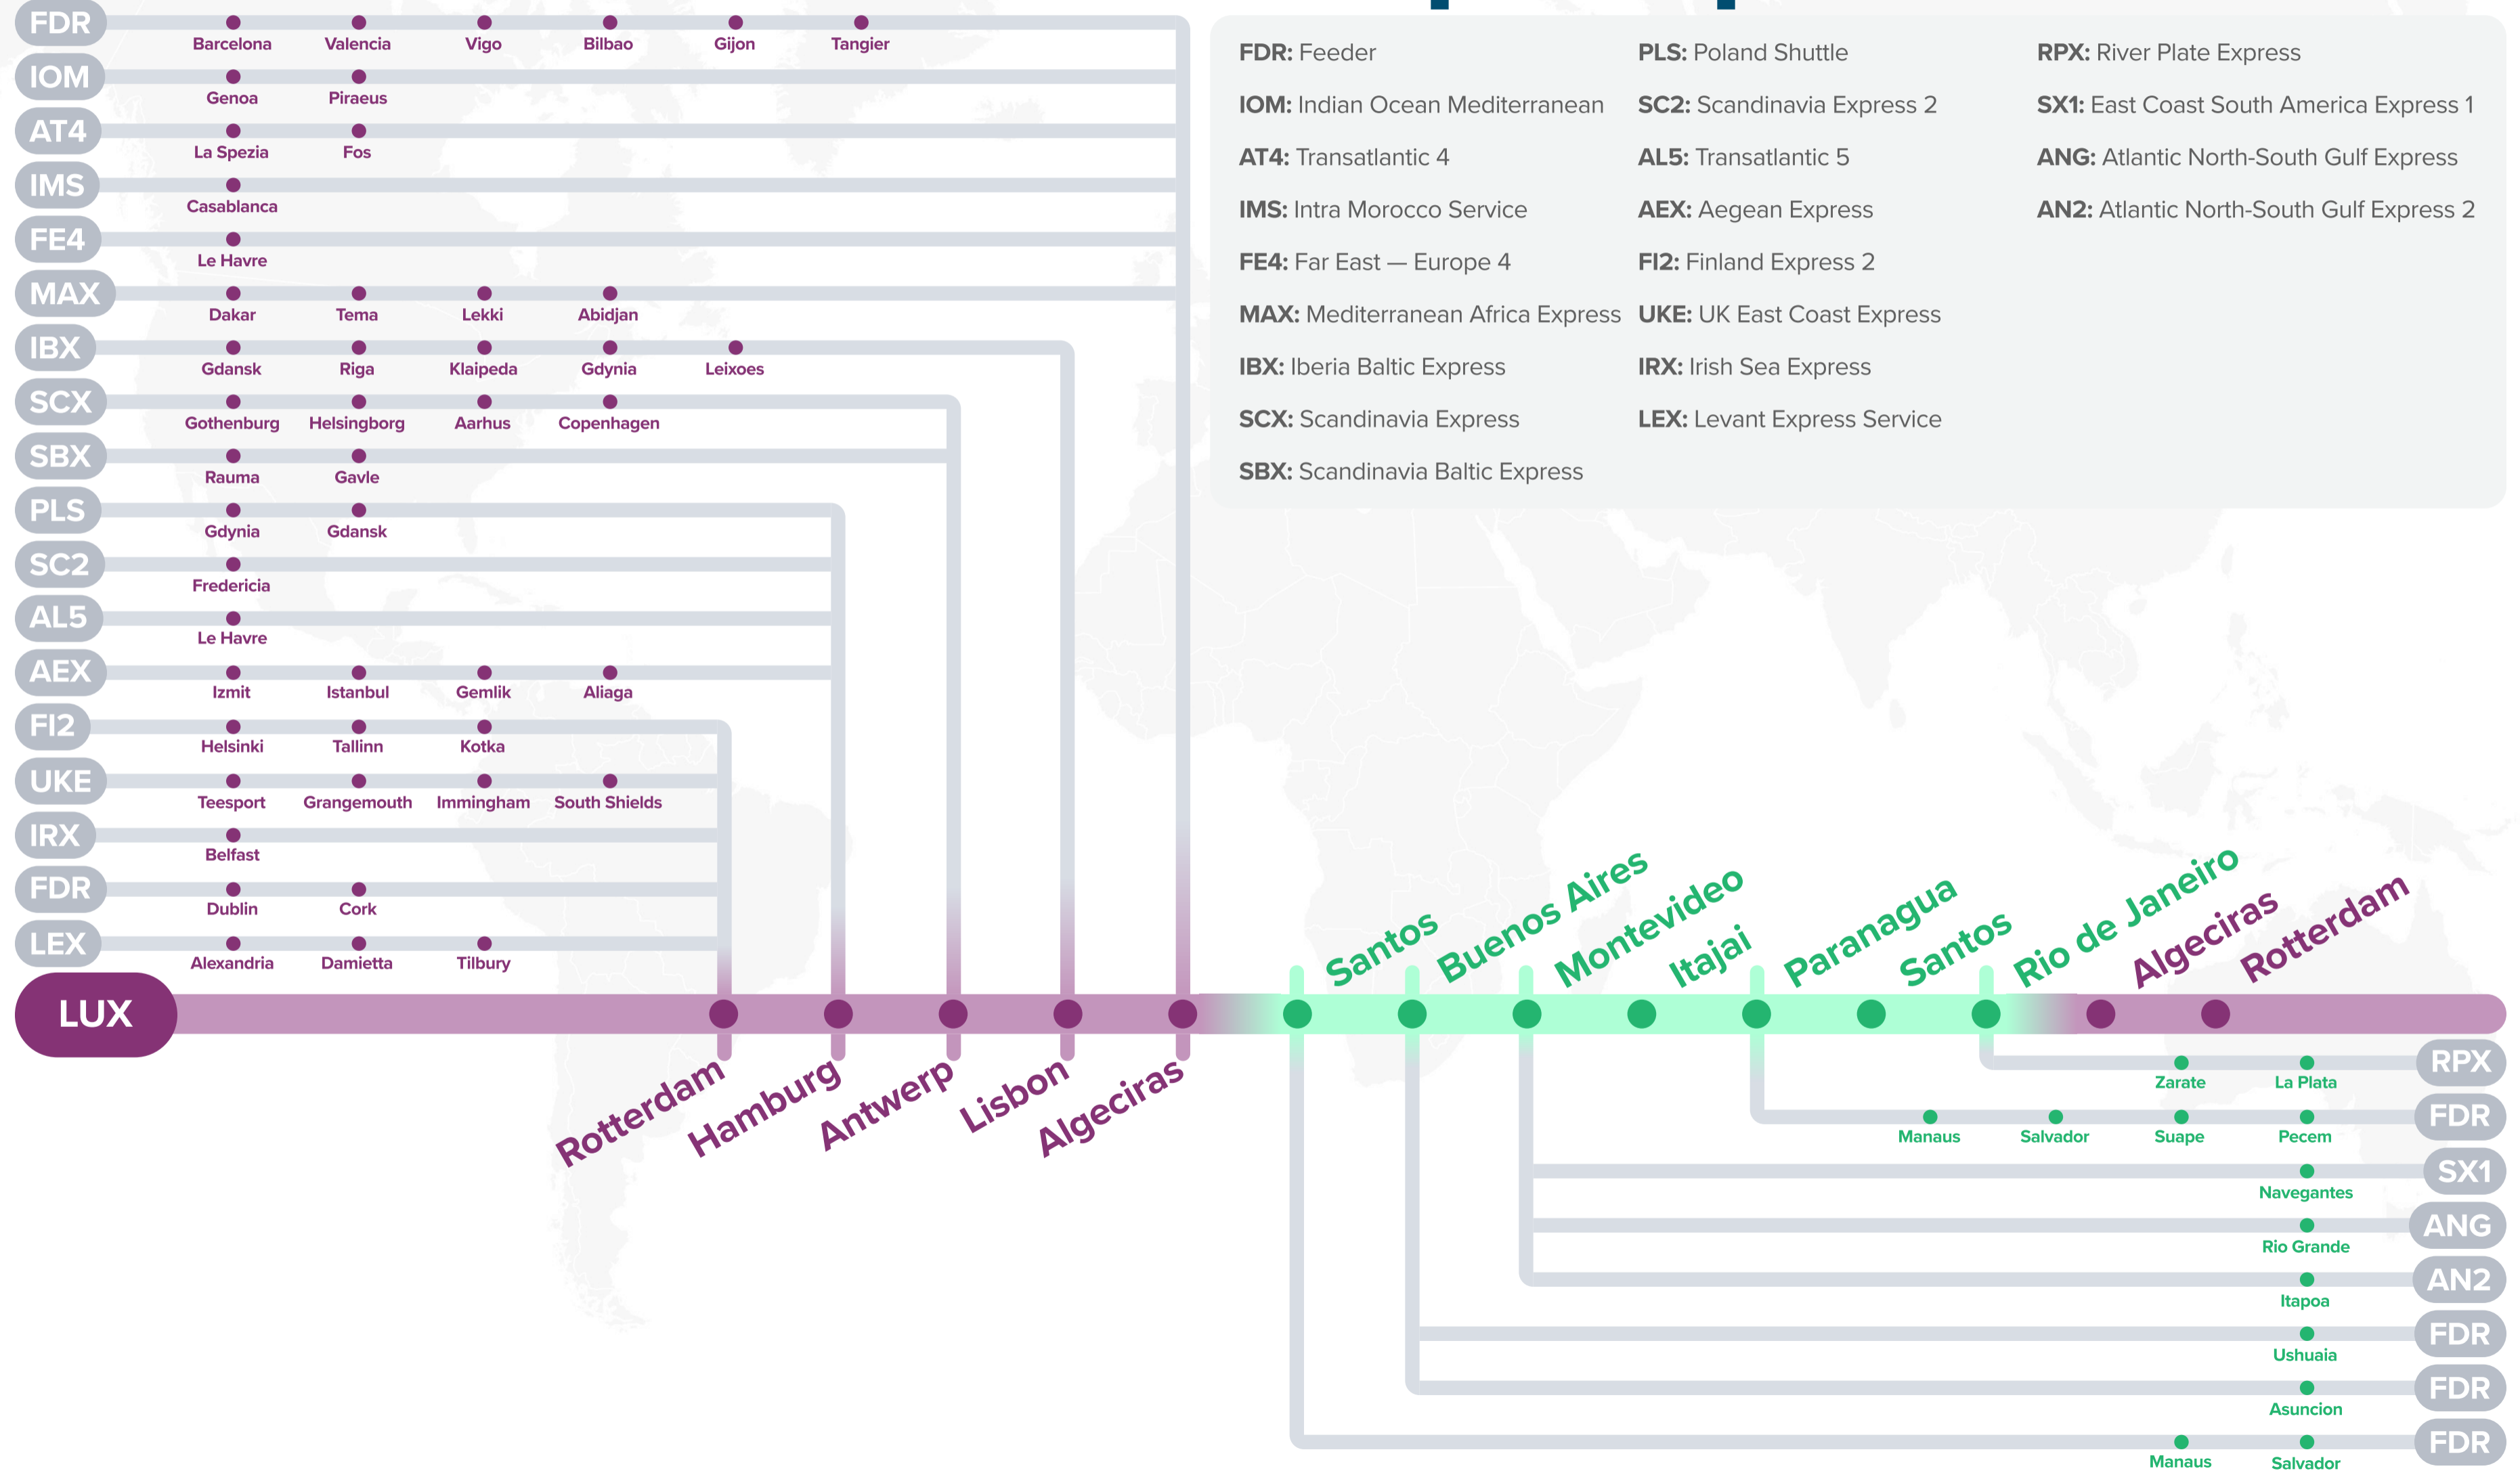

## LUX

- Rotterdam
- Hamburg
- Antwerp
- Lisbon
- Algeciras
- Santos
- Buenos Aires
- Montevideo
- Itajai
- Paranagua
- Santos
- Rio De Janeiro
- Algeciras
- Rotterdam

## AL5

- Southampton
- Le Havre
- Hamburg
- Antwerp
- Miami
- Cartagena
- Rodman
- Los Angeles
- Oakland
- Rodman
- Caucedo
- Southampton

LUX: Latin East Coast Europe Express

AL5: Transatlantic 5

**1 choice** of services that provide extensive coverage of key ports to meet your direct connection needs across # and #.

# LUX: Latin East Coast Europe Express

- AL5**: Southampton, Le Havre, Hamburg, Antwerp, Miami, Cartagena, Panama, Rodman, LA LB, Oakland, Rodman, Caucedo, Southampton

- AX3**: Asia Latin America Express 3
- AX2**: Asia Latin America Express 2
- GPX**: Guayaquil Paita Express
- CX1**: Caribbean Express 1
- CX4**: Caribbean Express 4
- CX5**: Caribbean Express 5
- FLX**: Florida Latin Express
- CX3**: Caribbean Express 3
- CX6**: Caribbean Express 6
- CX7**: Caribbean Express 7
- CX8**: Caribbean Express 8
- AN2**: Atlantic North-South Gulf Express 2
- FDR**: Feeder