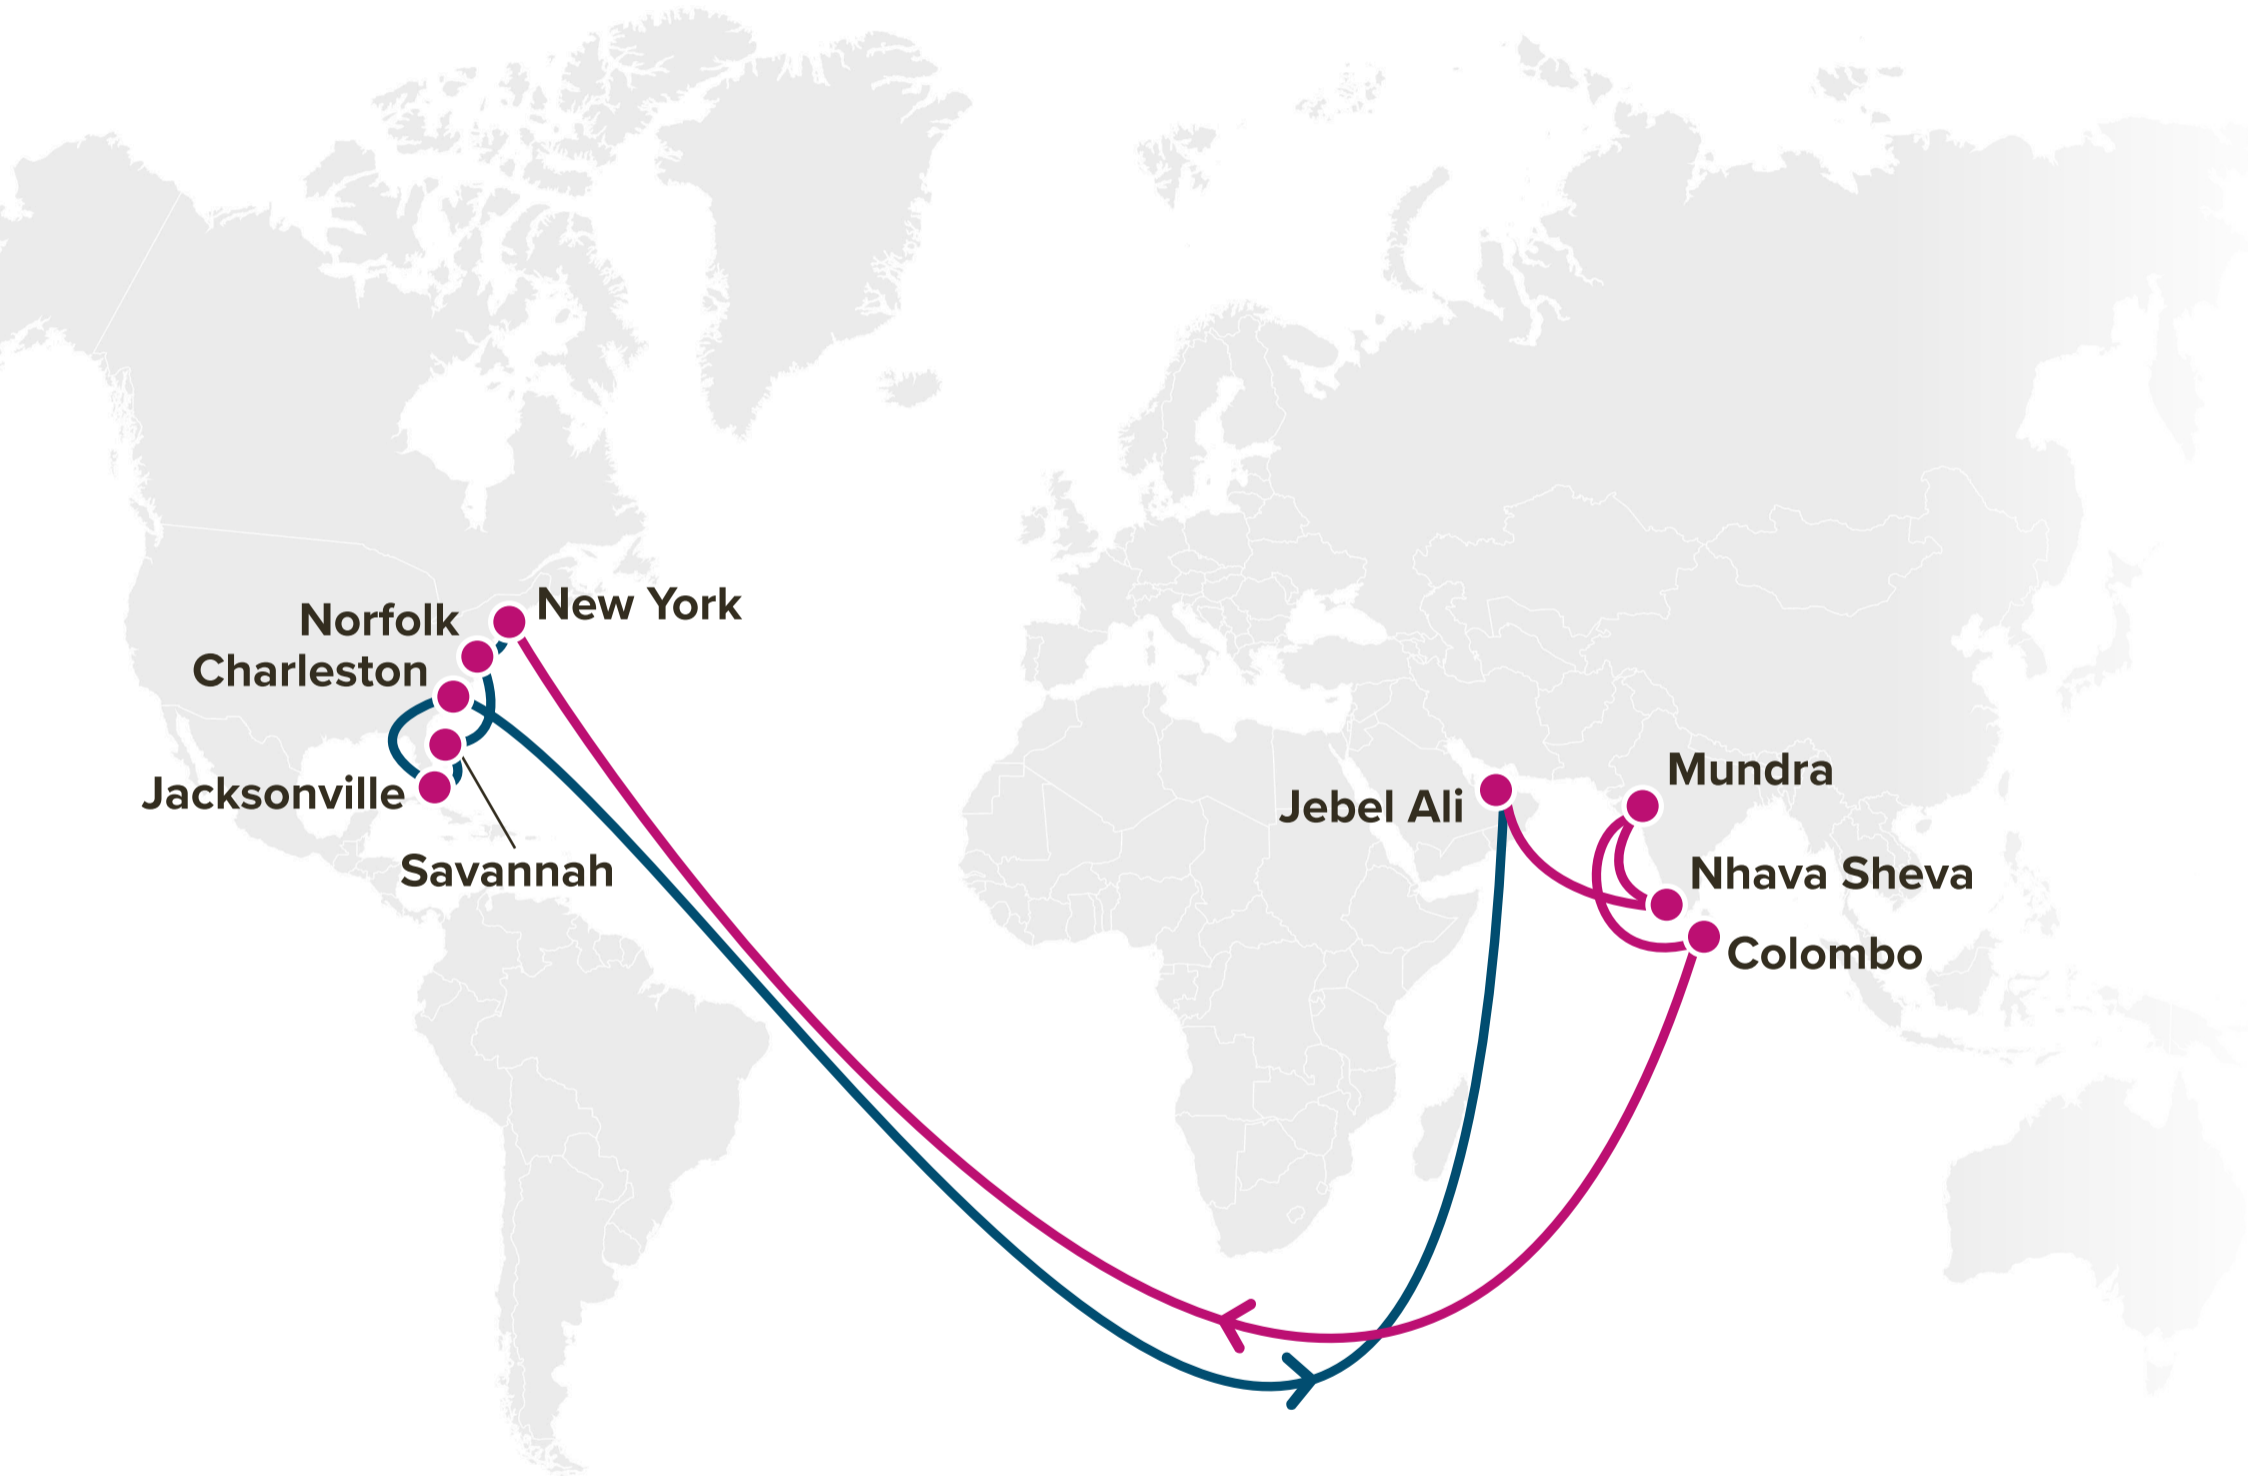

Transit Time

E/B	HOU	MOB	W/B	KHH	CMP	YTN	NGB	SHA	PUS
KHH	43	48	HOU	38	42	46	50	52	55
CMP	38	43	MOB	35	39	43	47	49	52
YTN	34	39	ROD	29	33	37	41	43	46
NGB	30	35							
SHA	28	33							
PUS	25	30							

Asia – East Coast North America Service (via CoGH)

EC4: US East Coast 4

JPH: Japan Philippines

JK2: Japan Korea Express 2

JKS: Japan Korea Shuttle

BH2: Bohai Express 2

AG1: Asia Gulf Express 1

XKS: Xiamen Kaohsiung Shuttle

MS2: Mediterranean Pacific South 2

FDR: Feeder

EASTBOUND →
WESTBOUND ←

Service Features

- Service connecting India to the US East Coast.
- Direct service between Jebel Ali and US East Coast.

Port Rotation

(Terminals are subject to change)

ORIGIN	CODE	ETA	ETD	TERMINAL
JEBEL ALI	JEA	WED	THU	DP WORLD JEBEL ALI TERMINAL 3
NHAVA SHEVA	NSA	MON	TUE	GATEWAY TERMINAL INDIA (GTI)
MUNDRA	MUN	WED	THU	ADANI PORTS AND SEZ
COLOMBO	CMB	MON	TUE	COLOMBO INTERNATIONAL CONTAINER TERMINAL (CICT)
NEW YORK	NYC	WED	THU	APM TERMINALS NEWARK
NORFOLK	ORF	FRI	SUN	NORFOLK INTERNATIONAL TERMINALS (NIT)
SAVANNAH	SAV	MON	WED	GARDEN CITY TERMINAL
JACKSONVILLE	JAX	THU	THU	JACKSONVILLE SSA
CHARLESTON	CHS	SAT	SUN	WANDO WELCH TERMINAL (WWT)
JEBEL ALI	JEA	WED	THU	DP WORLD JEBEL ALI TERMINAL 3

Your Number **ONE** Shipping Partner

● Connecting the
East and the West

Ocean Network Express Pte. Ltd.
7 Straits View, #16-01 Marina One East Tower, Singapore 018936
www.one-line.com