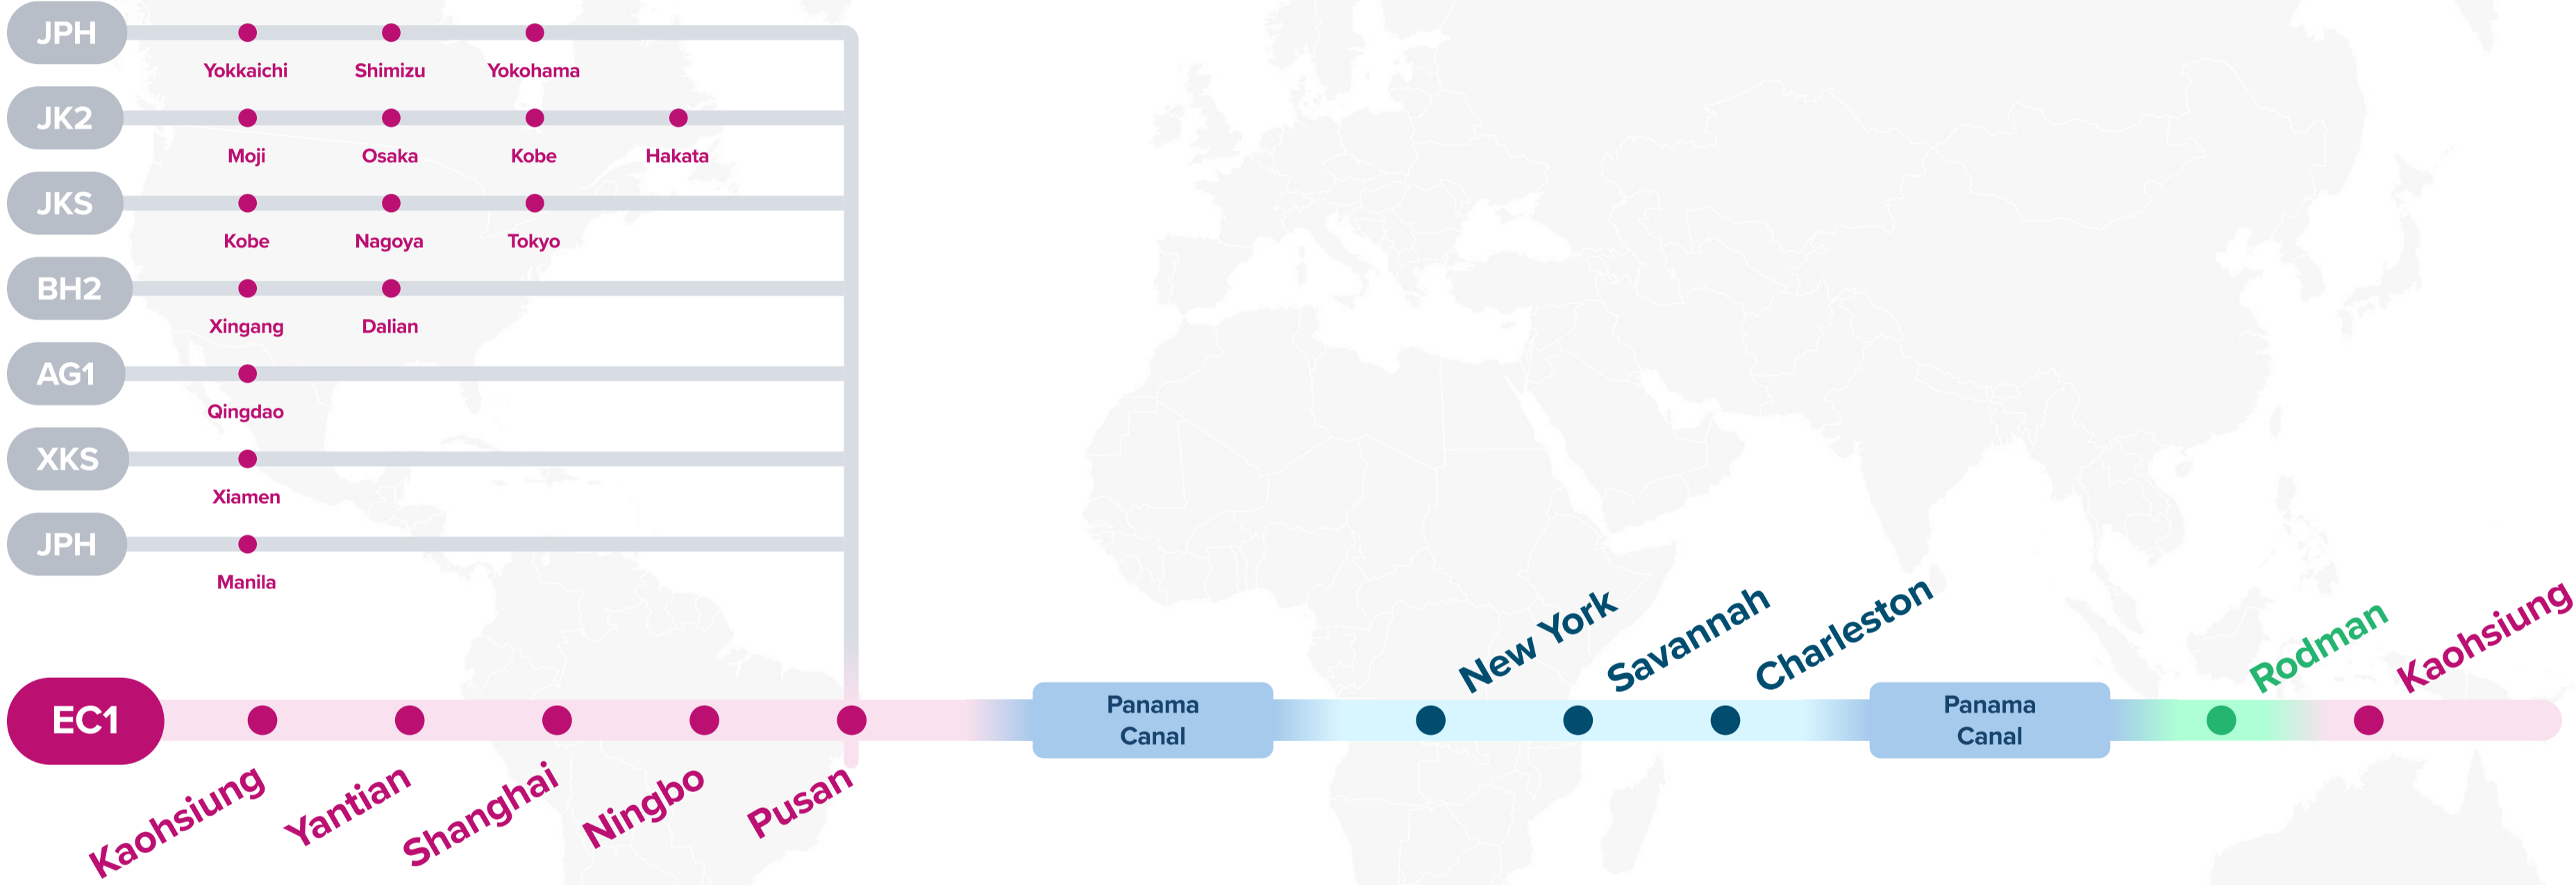

Asia – East Coast North America Service (via CoGH)

EC1: US East Coast 1

JPH: Japan Philippines
JK2: Japan Korea Express 2
JKS: Japan Korea Shuttle
BH2: Bohai Express 2
AG1: Asia Gulf Express 1
XKS: Xiamen Kaohsiung Shuttle