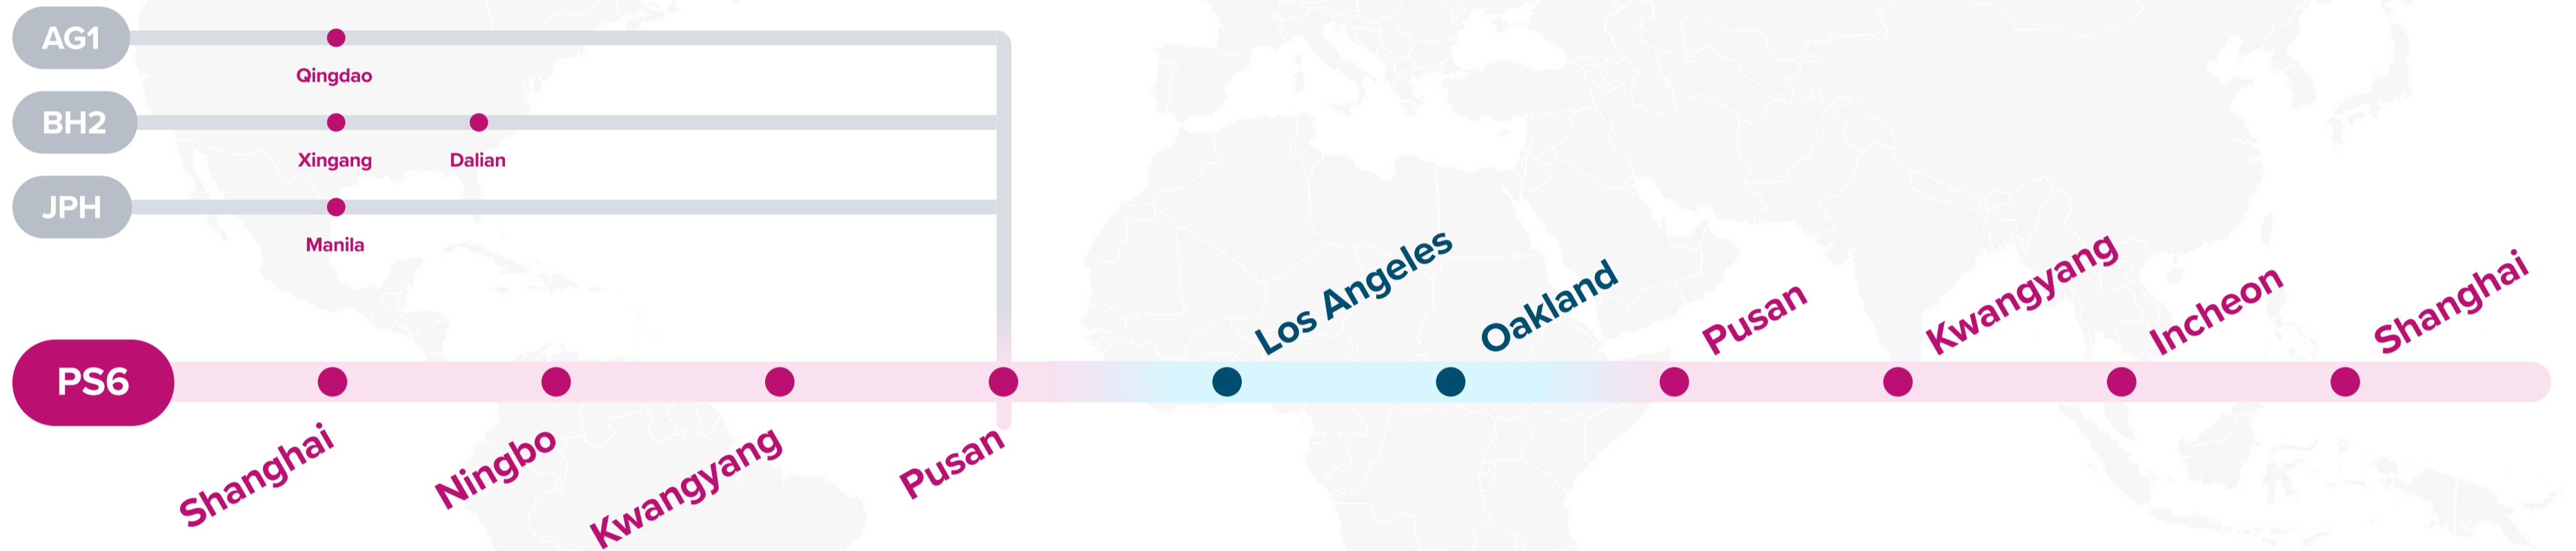

SSX: Surabaya Singapore Express

PG1/2: Pasir Gudang Express 1/2

SRG: Semarang Service

SIH: Sihanoukville Service

BAS: Bangladesh Singapore

EASTBOUND →
WESTBOUND ←

Service Features

Service connecting South Korea and Central China to the US West Coast.

Port Rotation

(Terminals are subject to change)

ORIGIN	CODE	ETA	ETD	TERMINAL
SHANGHAI	SHA	SUN	MON	SIPG YANGSHAN PHASE IV
NINGBO	NGB	TUE	WED	NINGBO BEILUN SECOND CONTAINER TERMINAL
KWANGYANG	KAN	FRI	SAT	KOREA INTERNATIONAL TERMINAL (KIT)
PUSAN	PUS	SAT	MON	HMM PSA NEW-PORT TERMINAL (HPNT)
LOS ANGELES	LAX	SAT	SAT	APM TERMINALS LA (MARINE)
OAKLAND	OAK	SUN	TUE	OAKLAND INTERNATIONAL CONTAINER TERMINAL (OICT)
PUSAN	PUS	MON	TUE	HMM PSA NEW-PORT TERMINAL (HPNT)
KWANGYANG	KAN	WED	THU	KOREA INTERNATIONAL TERMINAL (KIT)
INCHEON	ICN	FRI	SAT	SUN KWANG NEWPORT CONTAINER TERMINAL (SNCT)
SHANGHAI	SHA	SUN	MON	SIPG YANGSHAN PHASE IV

Transit Time

E/B	LAX	OAK	W/B	PUS	KAN	ICN	SHA	NGB
SHA	19	27	LAX	16	18	20	22	24
NGB	17	25	OAK	13	15	17	19	21
KAN	14	22						
PUS	12	20						

Asia – Pacific Southwest Service

PS6: Pacific South 6

AG1: Asia Gulf Express 1

BH2: Bohai Express 2

JPH: Japan Philippines

EASTBOUND →
WESTBOUND ←

Service Features

Service connecting Vietnam and South China to the US West Coast.

Port Rotation

(Terminals are subject to change)

ORIGIN	CODE	ETA	ETD	TERMINAL
HAIPHONG	HPH	WED	THU	HAIPHONG INTERNATIONAL CONTAINER TERMINAL (HICT)
CAI MEP	CMP	SAT	SUN	TAN CANG CAI MEP INTERNATIONAL TERMINAL (TCIT)
SHEKOU	SHK	WED	THU	SHEKOU CONTAINER TERMINALS (SCT)
XIAMEN	XMN	FRI	FRI	XIAMEN INTERNATIONAL CONTAINER TERMINAL (XICT)
TAIPEI	TPE	SUN	SUN	TAIPEI PORT CONTAINER TERMINAL (TPCT)
LOS ANGELES	LAX	MON	SAT	YUSEN TERMINAL INTERNATIONAL (YTI)
OAKLAND	OAK	SUN	WED	OAKLAND INTERNATIONAL CONTAINER TERMINAL (OICT)
SHEKOU	SHK	SUN	MON	SHEKOU CONTAINER TERMINALS (SCT)
HAIPHONG	HPH	WED	THU	HAIPHONG INTERNATIONAL CONTAINER TERMINAL (HICT)