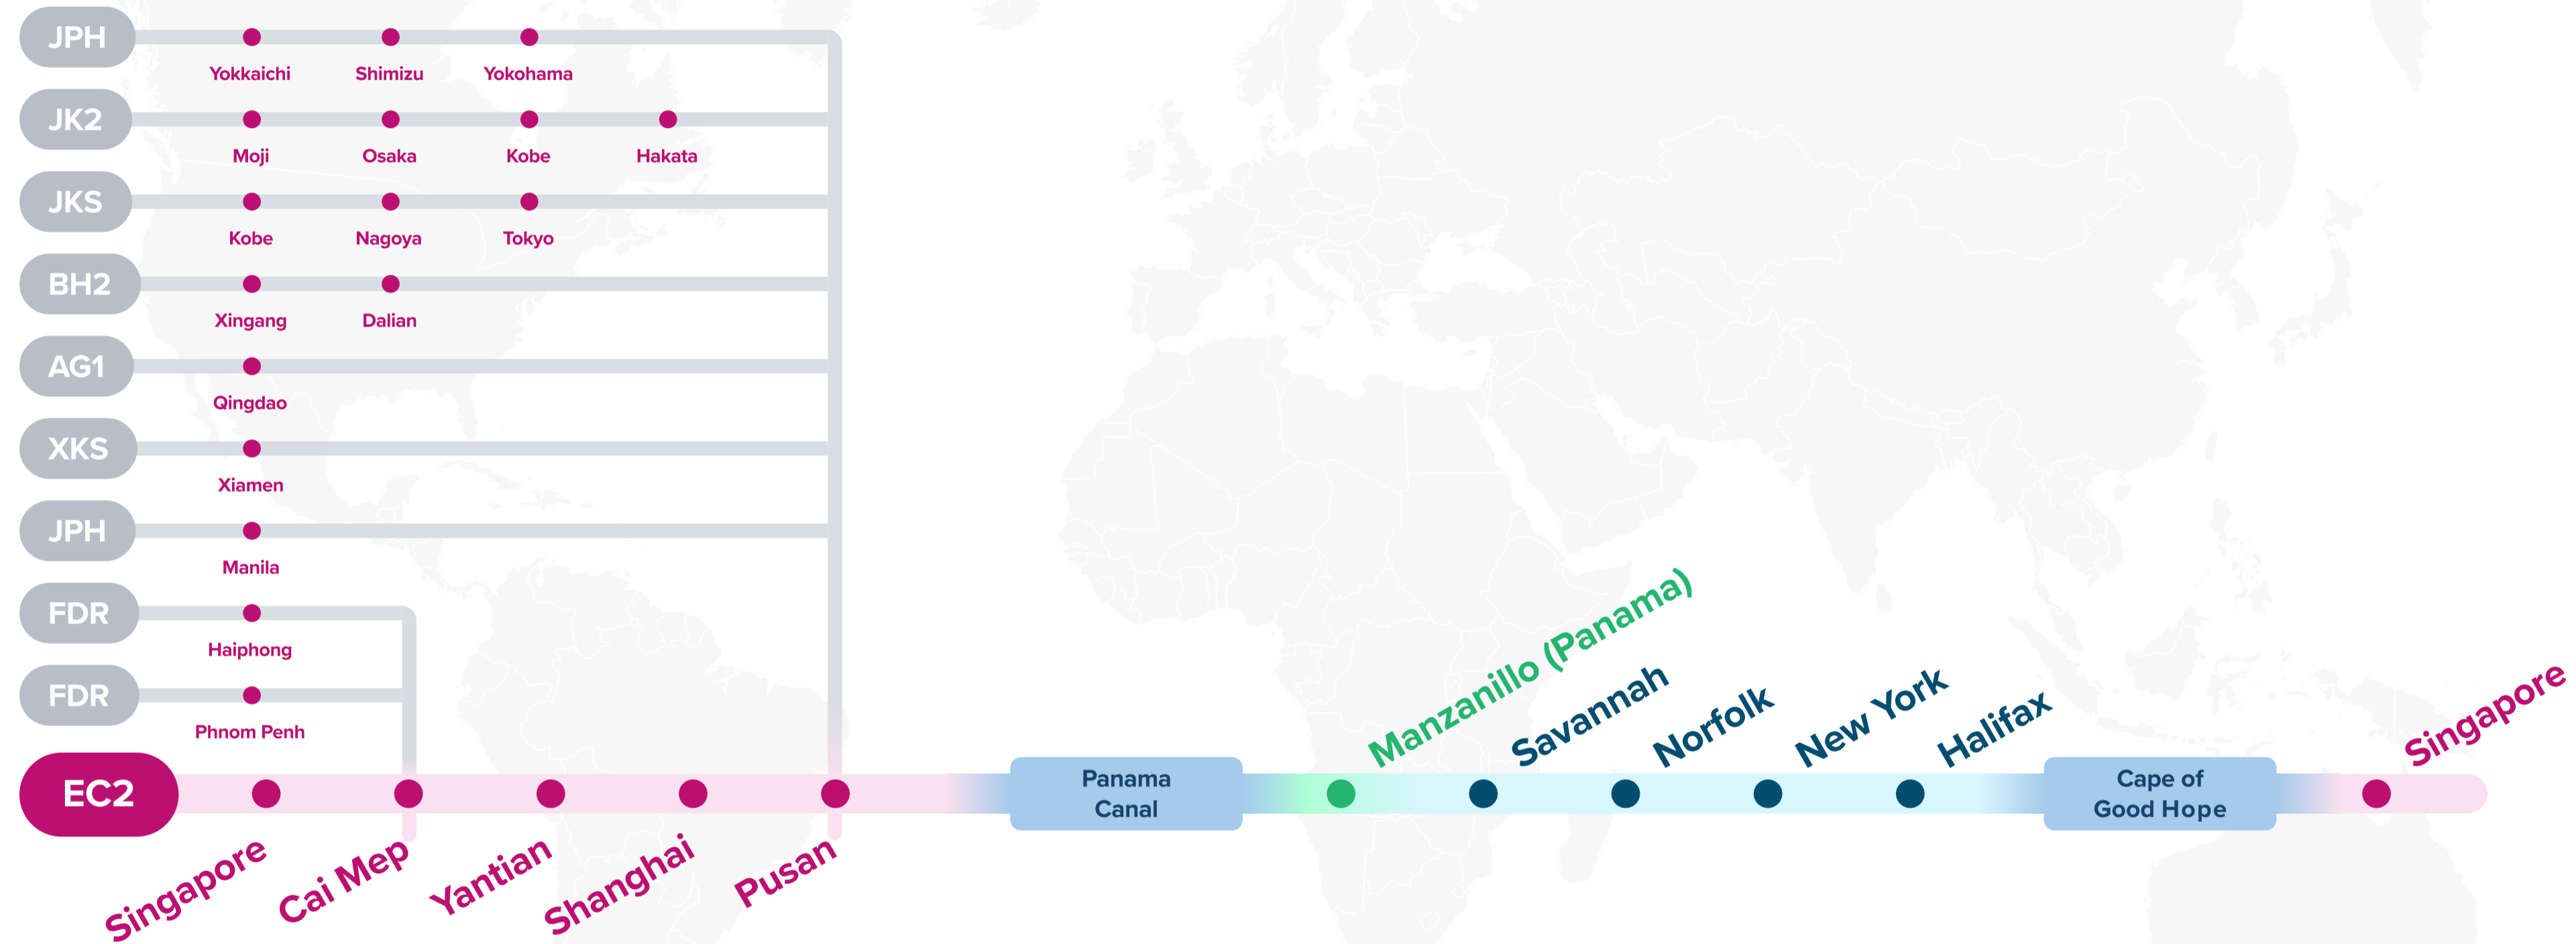

EC1: US East Coast 1

JPH: Japan Philippines
JK2: Japan Korea Express 2
JKS: Japan Korea Shuttle
BH2: Bohai Express 2
AG1: Asia Gulf Express 1
XKS: Xiamen Kaohsiung Shuttle

EASTBOUND →
WESTBOUND ←

Service Features

- Service connecting Southeast Asia, China and South Korea to the US East Coast.

Port Rotation

(Terminals are subject to change)

ORIGIN	CODE	ETA	ETD	TERMINAL
SINGAPORE	SIN	SUN	MON	PSA SINGAPORE
CAI MEP	CMP	WED	THU	TAN CANG CAI MEP INTERNATIONAL TERMINAL (TCIT)
YANTIAN	YTN	MON	TUE	YANTIAN INTERNATIONAL CONTAINER TERMINAL (YICT)
SHANGHAI	SHA	THU	FRI	SIPG YANGSHAN PHASE IV
PUSAN	PUS	MON	TUE	HANJIN BUSAN NEWPORT COMPANY (HJNC)
MANZANILLO, PA	MIT	WED	FRI	SSA MARINE MIT
SAVANNAH	SAV	TUE	SUN	GARDEN CITY TERMINAL (GCT)
NORFOLK	ORF	TUE	THU	NORFOLK INTERNATIONAL TERMINAL (NIT)
NEW YORK	NYC	FRI	SUN	PORT LIBERTY BAYONNE
HALIFAX	HAL	TUE	TUE	PSA ATLANTIC HUB
SINGAPORE	SIN	SUN	MON	PSA SINGAPORE

Asia – East Coast North America Service (via CoGH)

EC2: US East Coast 2

JPH: Japan Philippines

FDR: Feeder

JK2: Japan Korea Express 2

JKS: Japan Korea Shuttle

BH2: Bohai Express 2

AG1: Asia Gulf Express 1

FDR: Feeder

EASTBOUND →
WESTBOUND ←

Service Features

- Service connecting India to the US East Coast.
- Direct service between Jebel Ali and US East Coast.

Port Rotation

(Terminals are subject to change)

ORIGIN	CODE	ETA	ETD	TERMINAL
JEBEL ALI	JEA	WED	THU	DP WORLD JEBEL ALI TERMINAL 3
NHAVA SHEVA	NSA	MON	TUE	GATEWAY TERMINAL INDIA (GTI)
MUNDRA	MUN	WED	THU	ADANI PORTS AND SEZ
COLOMBO	CMB	MON	TUE	COLOMBO INTERNATIONAL CONTAINER TERMINAL (CICT)
NEW YORK	NYC	WED	THU	APM TERMINALS NEWARK
NORFOLK	ORF	FRI	SUN	NORFOLK INTERNATIONAL TERMINALS (NIT)
SAVANNAH	SAV	MON	WED	GARDEN CITY TERMINAL
JACKSONVILLE	JAX	THU	THU	JACKSONVILLE SSA
CHARLESTON	CHS	SAT	SUN	WANDO WELCH TERMINAL (WWT)
JEBEL ALI	JEA	WED	THU	DP WORLD JEBEL ALI TERMINAL 3