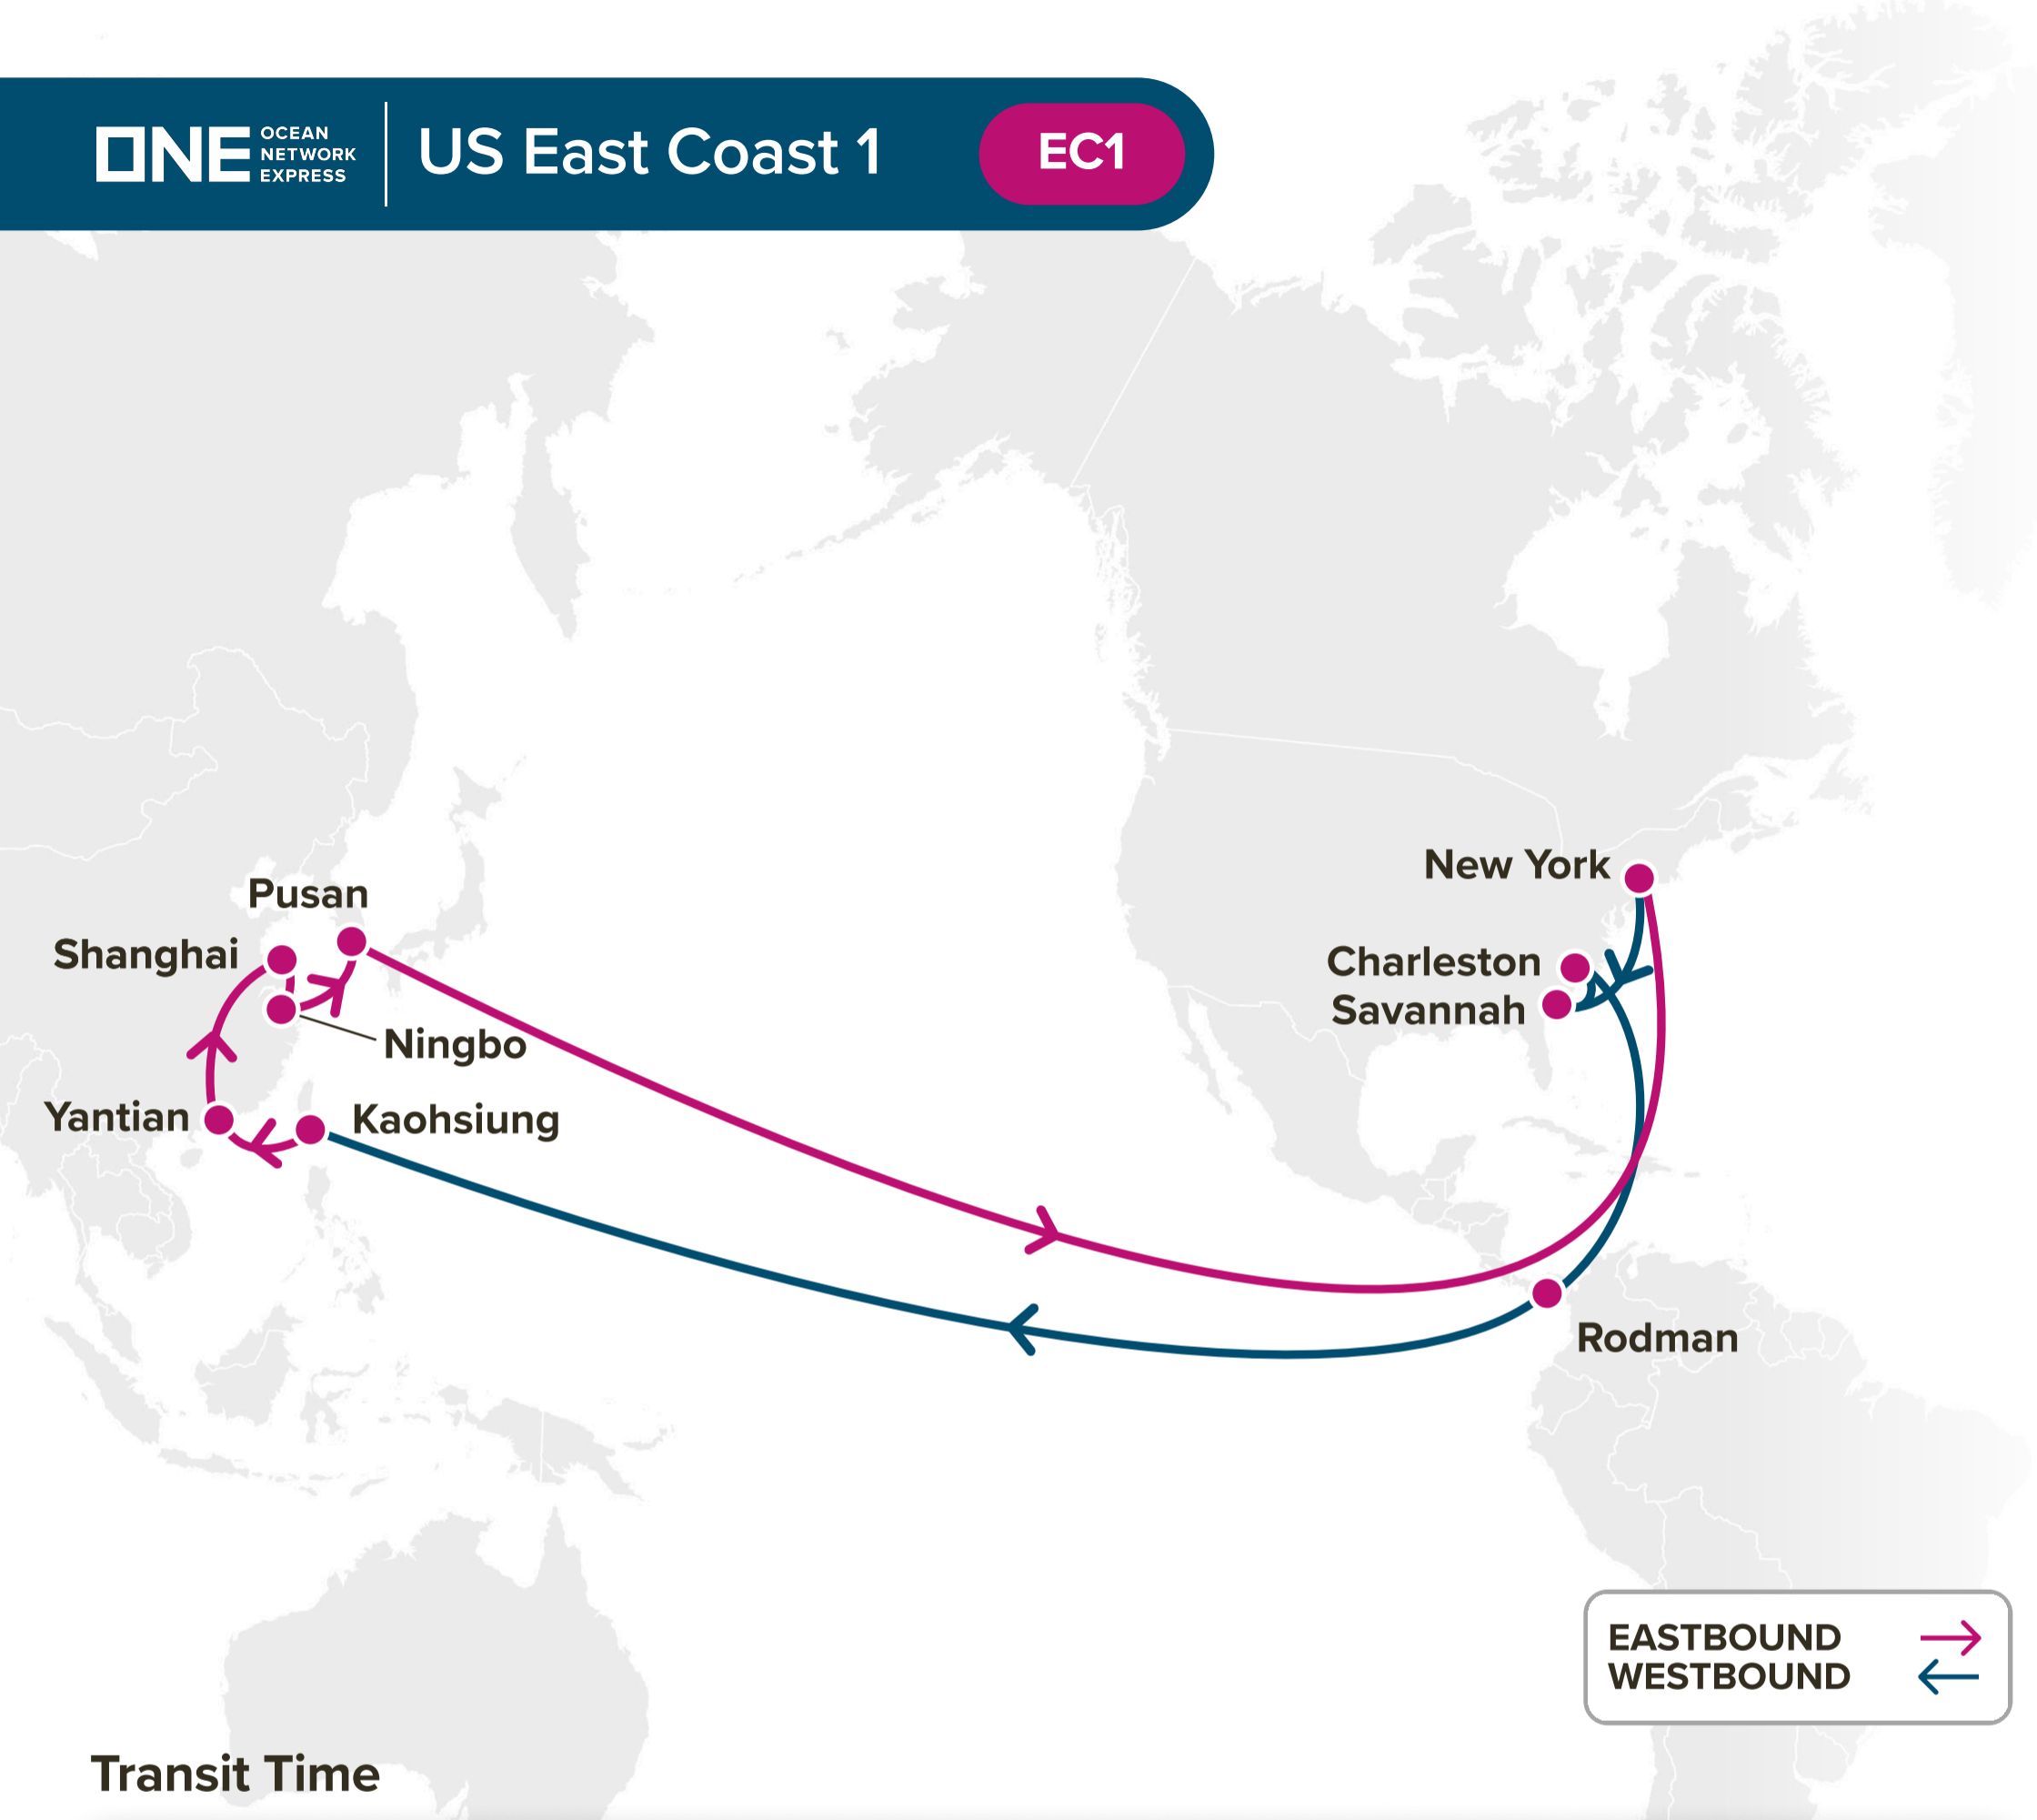

SRG: Semarang Service

JSM: Japan Straits Malaysia

SIH: Sihanoukville Service

EASTBOUND →
WESTBOUND ←

Service Features

- Direct service from China and Korea to Pacific Northwest and Canada.
- Direct service to Japan from Pacific Northwest and Canada.

Transit Time

E/B	VAN	TIW	W/B	TYO	UKB	TAO
TAO	21	26	VAN	17	20	24
NGB	18	23	TIW	12	15	19
SHA	15	20				
PUS	12	17				

Asia – Pacific Northwest Service

PN3: Pacific North 3

XKS: Xiamen Kaohsiung Shuttle
BH2: Bohai Express 2
JPH: Japan Philippines

Service Features

Service connecting South Korea, South and Central China to the US East Coast.

Port Rotation

(Terminals are subject to change)

ORIGIN	CODE	ETA	ETD	TERMINAL
KAOHSIUNG	KHH	SAT	SUN	KAO MING CONTAINER TERMINAL (KMCT)
YANTIAN	YTN	MON	TUE	YANTIAN INTERNATIONAL CONTAINER TERMINAL (YICT)
SHANGHAI	SHA	THU	SAT	SIPG YANGSHAN PHASE IV
NINGBO	NGB	SUN	MON	NINGBO BEILUN SECOND CONTAINER TERMINAL
PUSAN	PUS	WED	FRI	HMM PSA NEW-PORT TERMINAL (HPNT)
NEW YORK	NYC	TUE	THU	PORT LIBERTY BAYONNE
SAVANNAH	SAV	SUN	MON	GARDEN CITY TERMINAL (GCT)
CHARLESTON	CHS	TUE	WED	WANDO WELCH TERMINAL (WWT)
RODMAN	ROD	MON	TUE	PSA PANAMA INTERNATIONAL TERMINAL (PPIT)
KAOHSIUNG	KHH	SAT	SUN	KAO MING CONTAINER TERMINAL (KMCT)