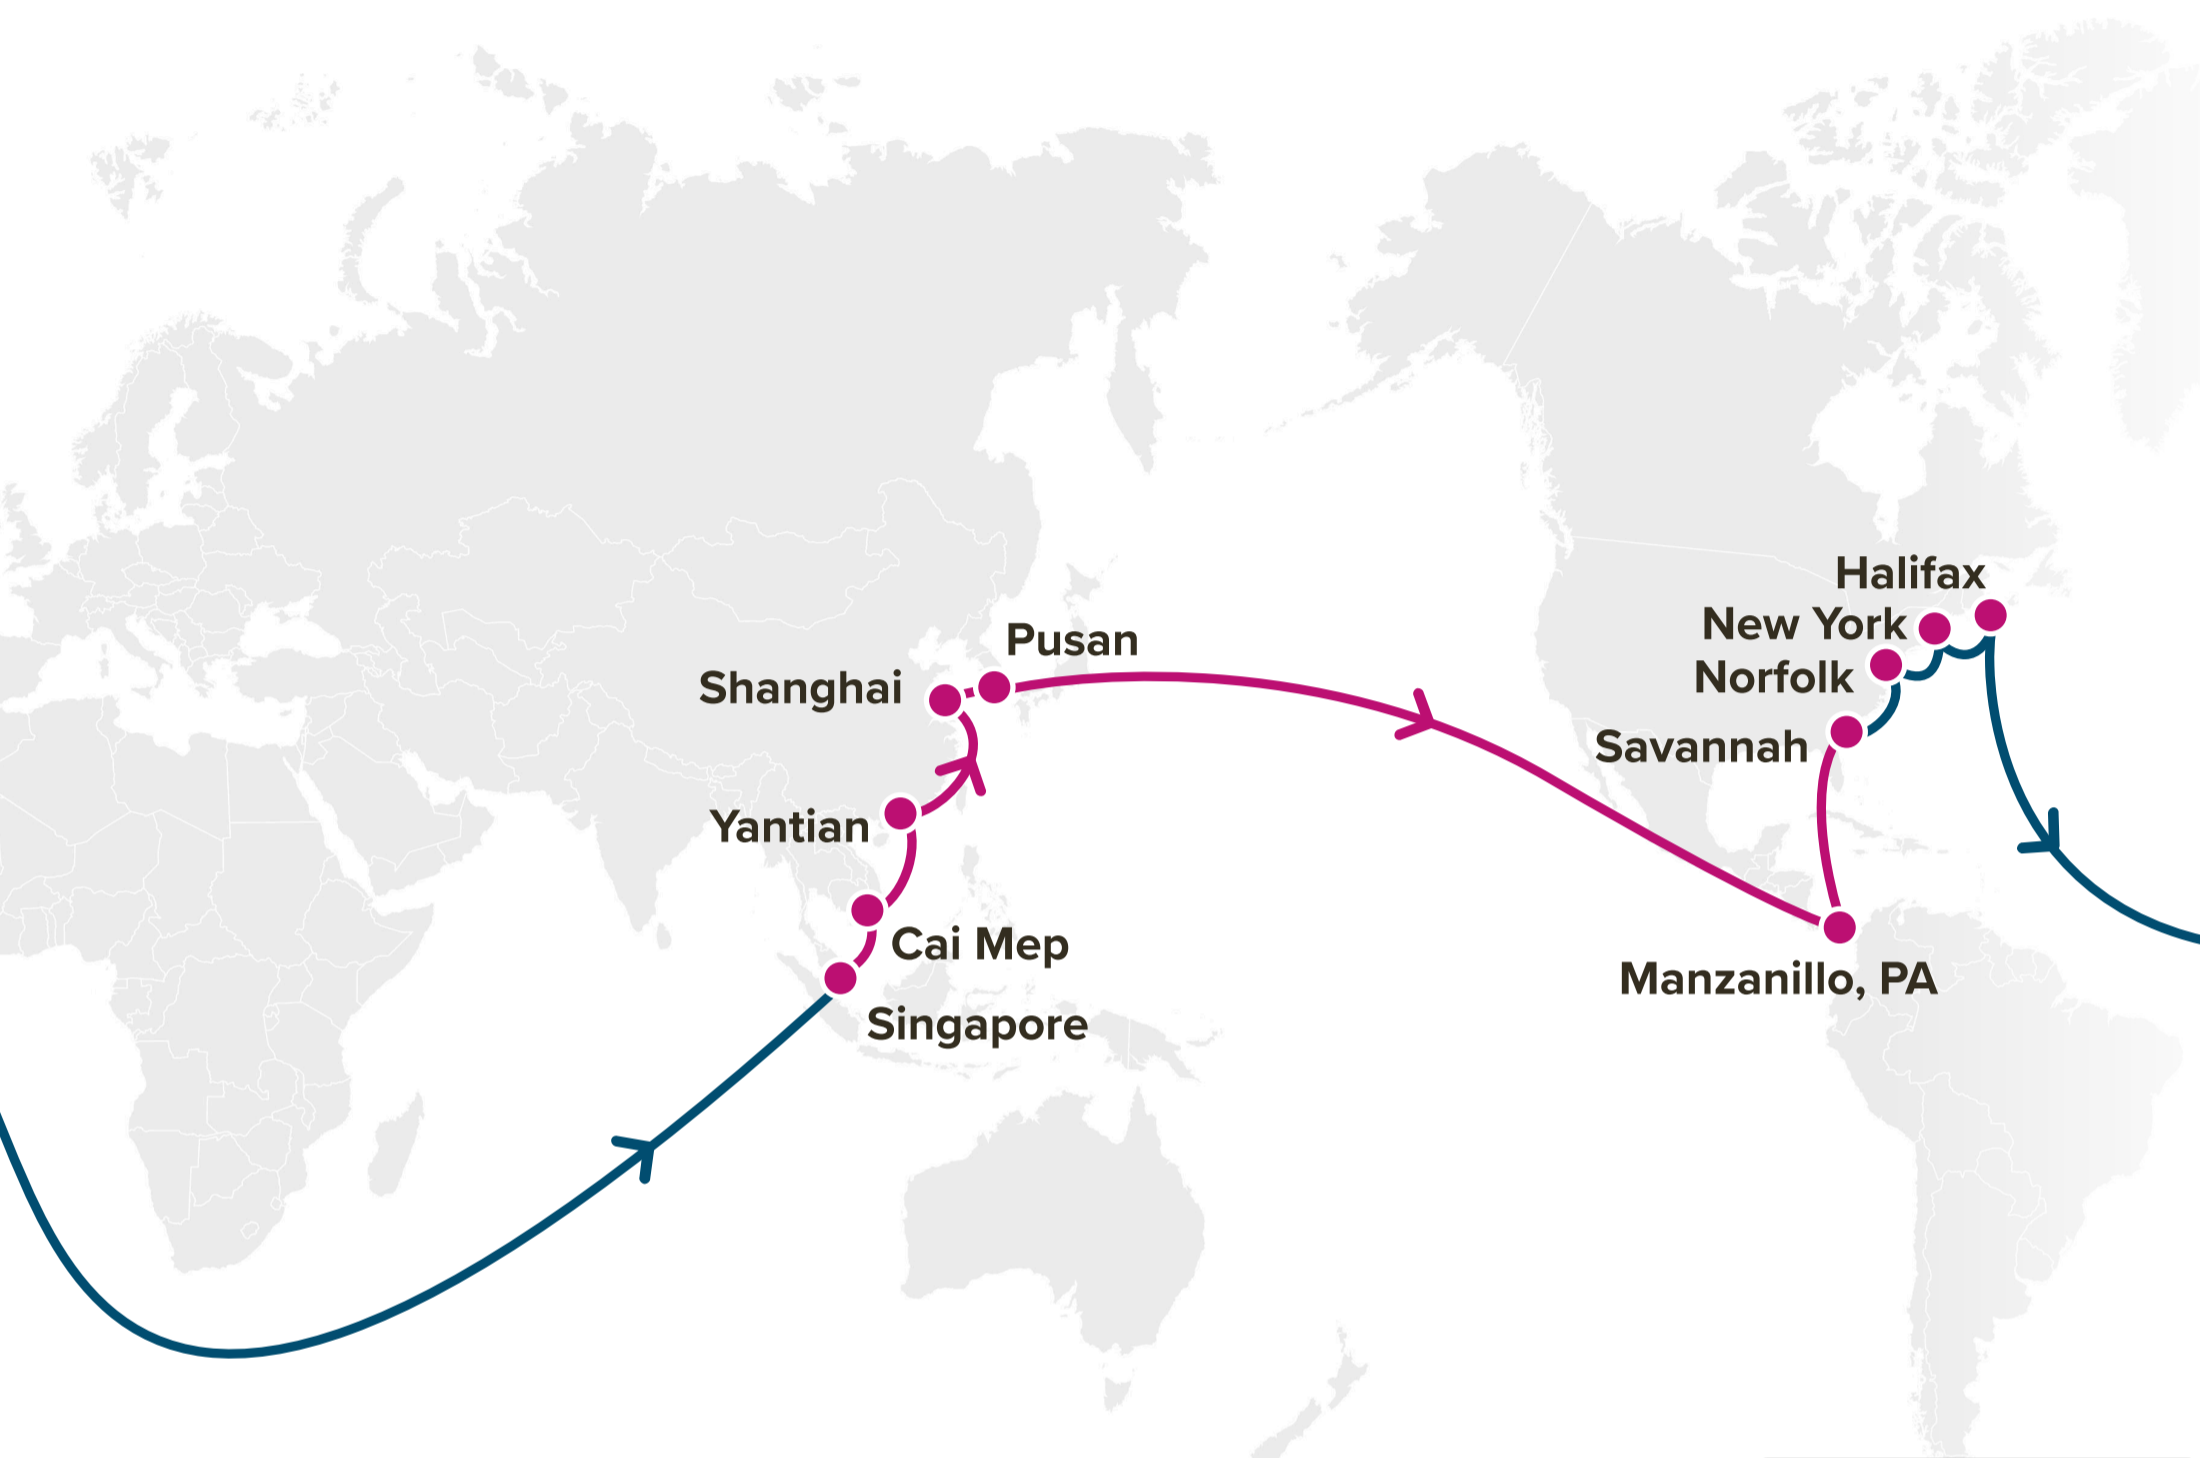

Transit Time

E/B	NYC	SAV	CHS	W/B	KHH	YTN	SHA	NGB	PUS
KHH	37	42	44	NYC	37	39	42	45	48
YTN	35	40	42	SAV	33	35	38	41	44
SHA	31	36	38	CHS	31	33	36	39	42
NGB	29	34	36	ROD	25	27	30	33	36
PUS	25	30	32						

Asia – East Coast North America Service (via CoGH)

EC1: US East Coast 1

JPH: Japan Philippines
JK2: Japan Korea Express 2
JKS: Japan Korea Shuttle
BH2: Bohai Express 2
AG1: Asia Gulf Express 1
XKS: Xiamen Kaohsiung Shuttle

EASTBOUND →
WESTBOUND ←

Service Features

- Service connecting Southeast Asia, China and South Korea to the US East Coast.

Port Rotation

(Terminals are subject to change)

ORIGIN	CODE	ETA	ETD	TERMINAL
SINGAPORE	SIN	SUN	MON	PSA SINGAPORE
CAI MEP	CMP	WED	THU	TAN CANG CAI MEP INTERNATIONAL TERMINAL (TCIT)
YANTIAN	YTN	MON	TUE	YANTIAN INTERNATIONAL CONTAINER TERMINAL (YICT)
SHANGHAI	SHA	THU	FRI	SIPG YANGSHAN PHASE IV
PUSAN	PUS	MON	TUE	HANJIN BUSAN NEWPORT COMPANY (HJNC)
MANZANILLO, PA	MIT	WED	FRI	SSA MARINE MIT
SAVANNAH	SAV	TUE	SUN	GARDEN CITY TERMINAL (GCT)
NORFOLK	ORF	TUE	THU	NORFOLK INTERNATIONAL TERMINAL (NIT)
NEW YORK	NYC	FRI	SUN	PORT LIBERTY BAYONNE
HALIFAX	HAL	TUE	TUE	PSA ATLANTIC HUB
SINGAPORE	SIN	SUN	MON	PSA SINGAPORE

FDR: Feeder

EASTBOUND →
WESTBOUND ←

Service Features

- Service connecting India to the US East Coast.
- Direct service between Jebel Ali and US East Coast.

Port Rotation

(Terminals are subject to change)

ORIGIN	CODE	ETA	ETD	TERMINAL
JEBEL ALI	JEA	WED	THU	DP WORLD JEBEL ALI TERMINAL 3
NHAVA SHEVA	NSA	MON	TUE	GATEWAY TERMINAL INDIA (GTI)
MUNDRA	MUN	WED	THU	ADANI PORTS AND SEZ
COLOMBO	CMB	MON	TUE	COLOMBO INTERNATIONAL CONTAINER TERMINAL (CICT)
NEW YORK	NYC	WED	THU	APM TERMINALS NEWARK
NORFOLK	ORF	FRI	SUN	NORFOLK INTERNATIONAL TERMINALS (NIT)
SAVANNAH	SAV	MON	WED	GARDEN CITY TERMINAL
JACKSONVILLE	JAX	THU	THU	JACKSONVILLE SSA
CHARLESTON	CHS	SAT	SUN	WANDO WELCH TERMINAL (WWT)
JEBEL ALI	JEA	WED	THU	DP WORLD JEBEL ALI TERMINAL 3