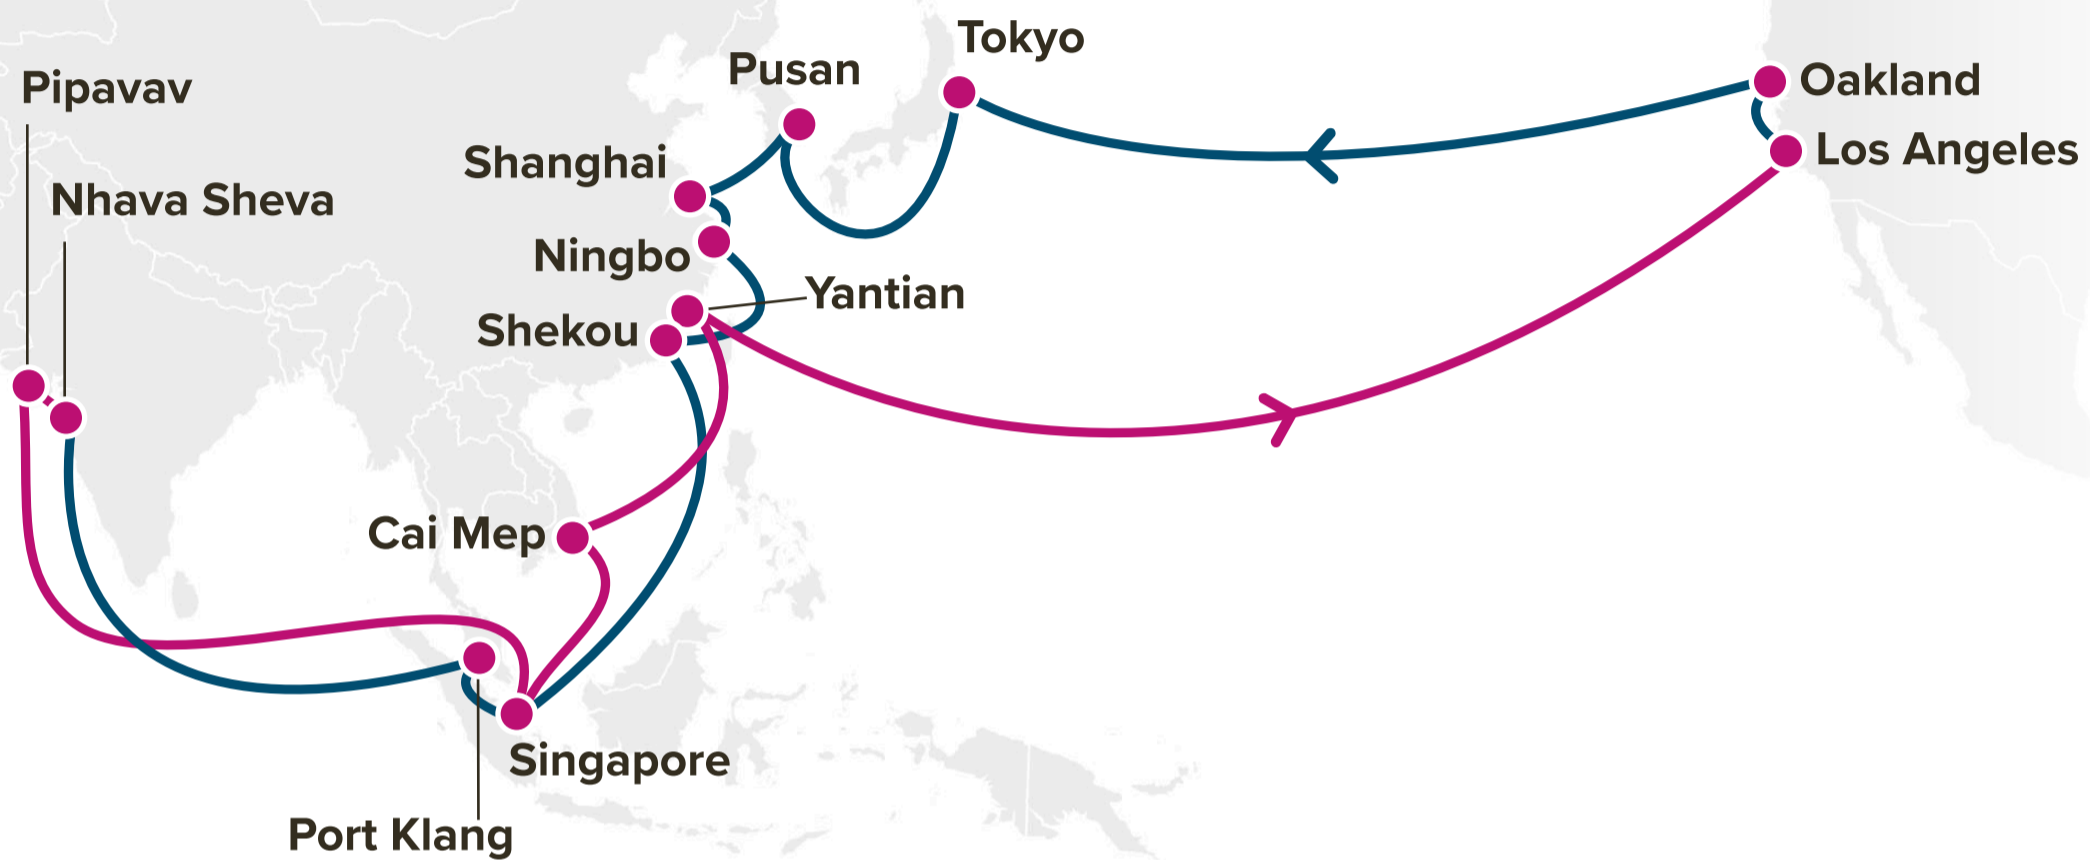

Transit Time

E/B	LAX	OAK	W/B	TYO	PUS	SHA	NGB	SHK	SIN	PKG	NSA	PAV
NSA	35	40	LAX	17	21	23	26	30	35	37	44	47
PAV	33	38	OAK	13	17	19	22	26	31	33	40	43
SIN	24	29										
CMP	21	26										
YTN	16	21										

Service Features

Service connecting India, Southeast Asia, and South China to the US West Coast.

Port Rotation

(Terminals are subject to change)

ORIGIN	CODE	ETA	ETD	TERMINAL
NHAVA SHEVA	NSA	SUN	TUE	GATEWAY TERMINAL INDIA (GTI)
PIPAVAV	PAV	WED	THU	APM TERMINALS PIPAVAV
SINGAPORE	SIN	FRI	SAT	PSA SINGAPORE
CAI MEP	CMP	MON	TUE	TAN CANG CAI MEP INTERNATIONAL TERMINAL (TCIT)
YANTIAN	YTN	FRI	SUN	YANTIAN INTERNATIONAL CONTAINER TERMINAL (YICT)
LOS ANGELES	LAX	TUE	FRI	TRAPAC CONTAINER TERMINAL
OAKLAND	OAK	SUIN	TUE	TRAPAC CONTAINER TERMINAL
TOKYO	TYO	MON	TUE	OHI NO.1-2 TERMINAL
PUSAN	PUS	FRI	SAT	DONGWON GLOBAL TERMINAL (DGT)
SHANGHAI	SHA	SUN	TUE	WAI GAO QIAO TERMINAL PHASE 2
NINGBO	TYO	WED	FRI	NINGBO BEILUN SECOND CONTAINER TERMINAL
SHEKOU	SHK	SUN	MON	MAWAN CONTAINER TERMINAL (MCT)
SINGAPORE	SIN	FRI	SAT	PSA SINGAPORE
PORT KLANG	PKG	SUN	SUN	WESTPORTS
NHAVA SHEVA	NSA	SUN	TUE	GATEWAY TERMINAL INDIA (GTI)