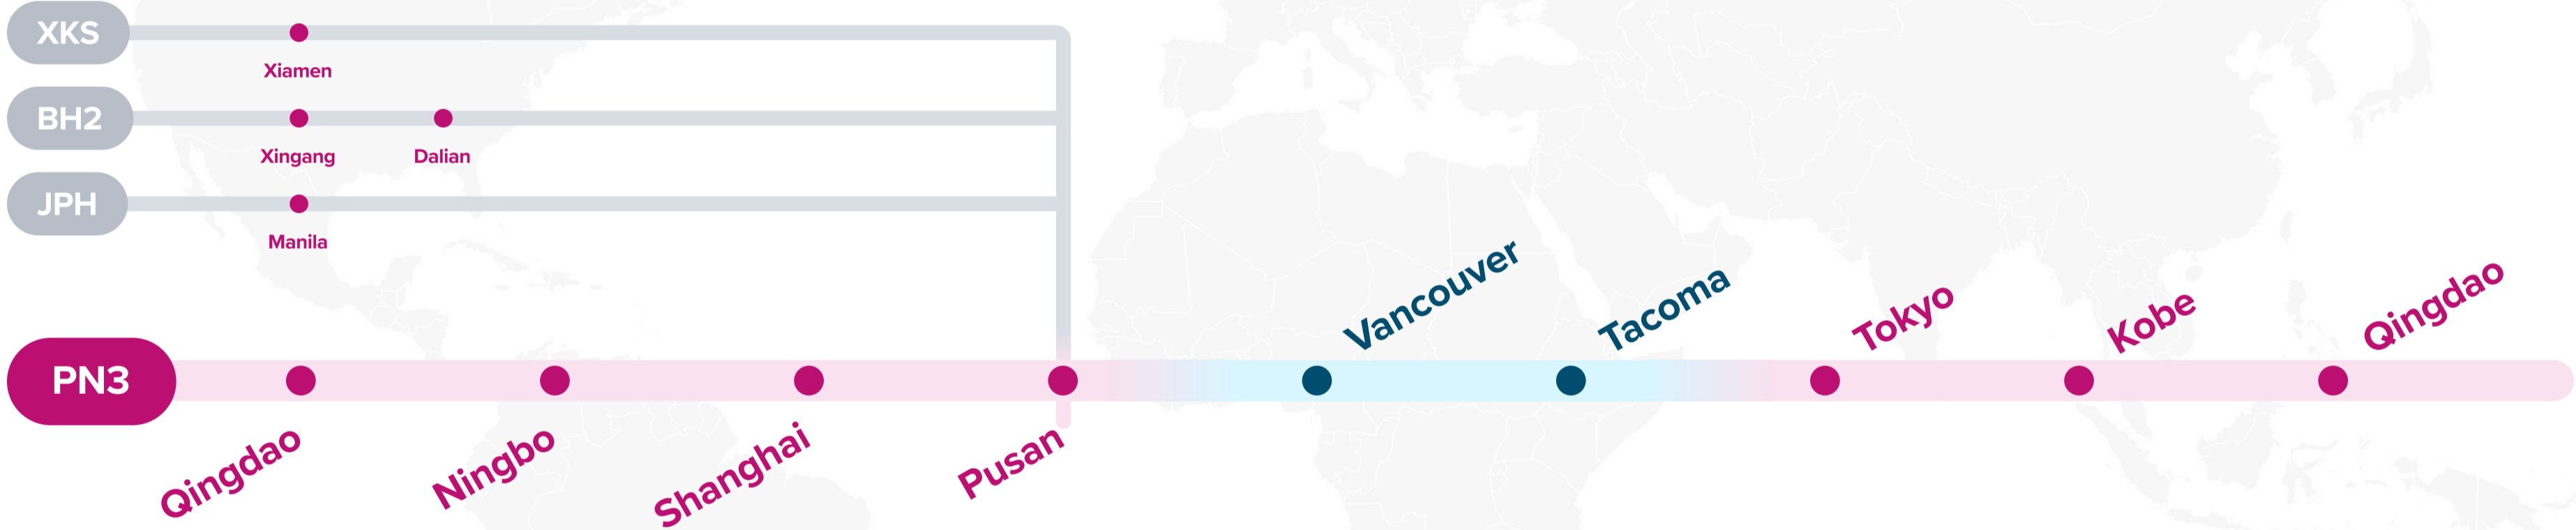

SRG: Semarang Service

JSM: Japan Straits Malaysia

SIH: Sihanoukville Service

EASTBOUND →
WESTBOUND ←

Service Features

- Direct service from China and Korea to Pacific Northwest and Canada.
- Direct service to Japan from Pacific Northwest and Canada.

Port Rotation

(Terminals are subject to change)

ORIGIN	CODE	ETA	ETD	TERMINAL
QINGDAO	TAO	SUN	MON	QINGDAO NEW QIANWAN CONTAINER TERMINAL (QQCT)
NINGBO	NGB	WED	THU	NINGBO BEILUN SECOND CONTAINER TERMINAL
SHANGHAI	SHA	FRI	SUN	SIPG YANGSHAN PHASE IV
PUSAN	PUS	TUE	WED	DONGWON GLOBAL TERMINAL (DGT)
VANCOUVER	VAN	MON	THU	DELTAPORT (GCT CANADA)
TACOMA	TIW	SAT	TUE	WASHINGTON UNITED TERMINALS
TOKYO	TYO	SUN	MON	OHI NO. 3-4 TERMINAL
KOBE	UKB	WED	THU	ROKKO ISLAND C-67
QINGDAO	TAO	SUN	MON	QINGDAO NEW QIANWAN CONTAINER TERMINAL

Transit Time

E/B	VAN	TIW	W/B	TYO	UKB	TAO
TAO	21	26	VAN	17	20	24
NGB	18	23	TIW	12	15	19
SHA	15	20				
PUS	12	17				

Asia – Pacific Northwest Service

PN3: Pacific North 3

XKS: Xiamen Kaohsiung Shuttle
BH2: Bohai Express 2
JPH: Japan Philippines

FDR: Feeder

EASTBOUND →
WESTBOUND ←

Service Features

- Service connecting India to the US East Coast.
- Direct service between Jebel Ali and US East Coast.

Port Rotation

(Terminals are subject to change)

ORIGIN	CODE	ETA	ETD	TERMINAL
JEBEL ALI	JEA	WED	THU	DP WORLD JEBEL ALI TERMINAL 3
NHAVA SHEVA	NSA	MON	TUE	GATEWAY TERMINAL INDIA (GTI)
MUNDRA	MUN	WED	THU	ADANI PORTS AND SEZ
COLOMBO	CMB	MON	TUE	COLOMBO INTERNATIONAL CONTAINER TERMINAL (CICT)
NEW YORK	NYC	WED	THU	APM TERMINALS NEWARK
NORFOLK	ORF	FRI	SUN	NORFOLK INTERNATIONAL TERMINALS (NIT)
SAVANNAH	SAV	MON	WED	GARDEN CITY TERMINAL
JACKSONVILLE	JAX	THU	THU	JACKSONVILLE SSA
CHARLESTON	CHS	SAT	SUN	WANDO WELCH TERMINAL (WWT)
JEBEL ALI	JEA	WED	THU	DP WORLD JEBEL ALI TERMINAL 3