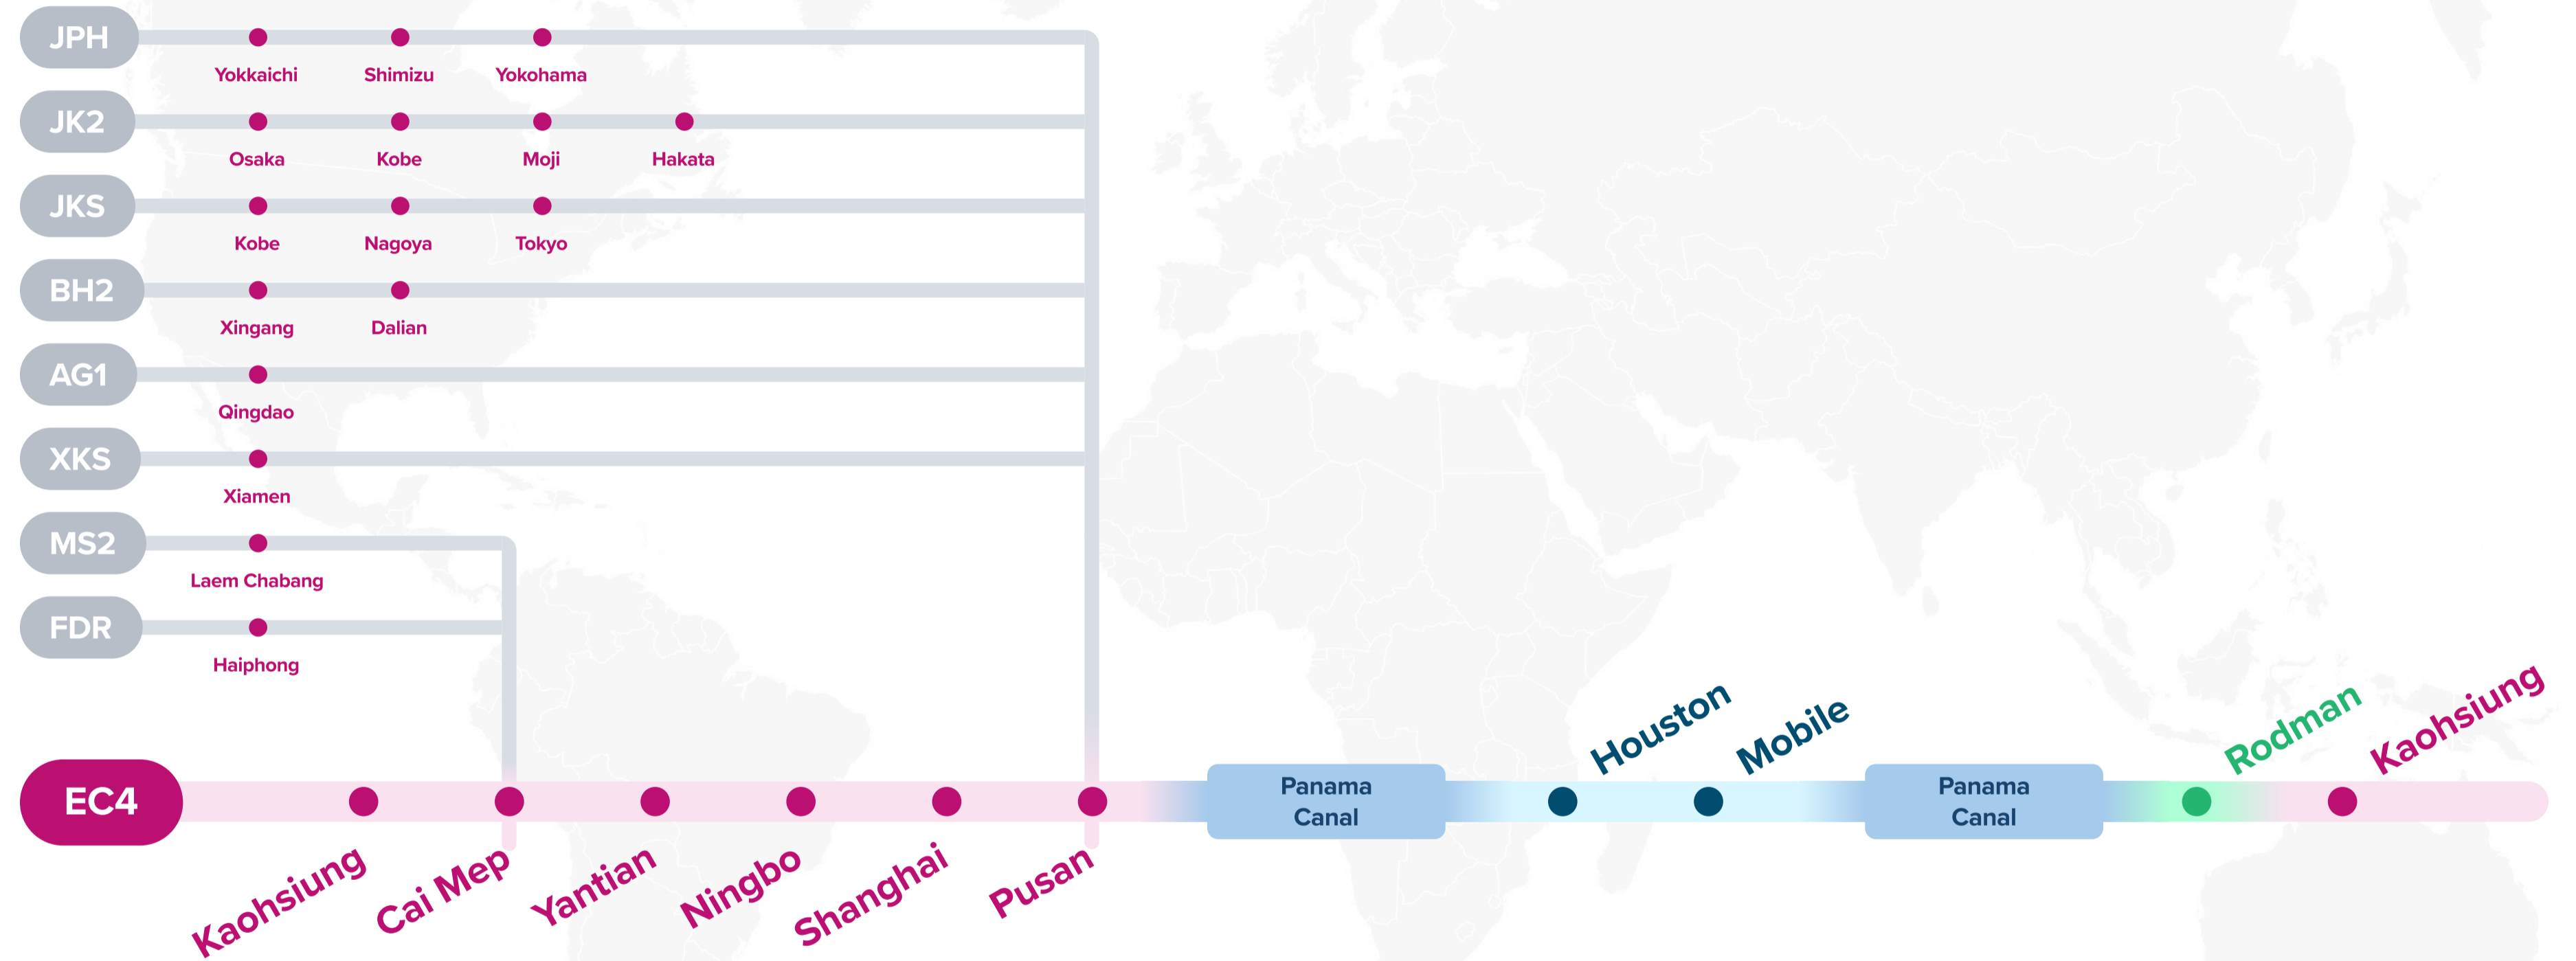

JID: Japan Indonesia

SRG: Semarang Service

SSX: Surabaya Singapore Express

SIH: Sihanoukville Service

FDR: Feeder

Service Features

Service connecting Southeast Asia, China and South Korea to the US Gulf.

Port Rotation

Transit Time

E/B	HOU	MOB	W/B	KHH	CMP	YTN	NGB	SHA	PUS
KHH	43	48	HOU	38	42	46	50	52	55
CMP	38	43	MOB	35	39	43	47	49	52
YTN	34	39	ROD	29	33	37	41	43	46
NGB	30	35							
SHA	28	33							
PUS	25	30							

Asia – East Coast North America Service (via CoGH)

EC4: US East Coast 4

JPH: Japan Philippines

JK2: Japan Korea Express 2

JKS: Japan Korea Shuttle

BH2: Bohai Express 2

AG1: Asia Gulf Express 1

XKS: Xiamen Kaohsiung Shuttle

MS2: Mediterranean Pacific South 2

FDR: Feeder

EASTBOUND →
WESTBOUND ←

Service Features

- Service connecting India to the US East Coast.
- Direct service between Jebel Ali and US East Coast.

Port Rotation

(Terminals are subject to change)

ORIGIN	CODE	ETA	ETD	TERMINAL
JEBEL ALI	JEA	WED	THU	DP WORLD JEBEL ALI TERMINAL 3
NHAVA SHEVA	NSA	MON	TUE	GATEWAY TERMINAL INDIA (GTI)
MUNDRA	MUN	WED	THU	ADANI PORTS AND SEZ
COLOMBO	CMB	MON	TUE	COLOMBO INTERNATIONAL CONTAINER TERMINAL (CICT)
NEW YORK	NYC	WED	THU	APM TERMINALS NEWARK
NORFOLK	ORF	FRI	SUN	NORFOLK INTERNATIONAL TERMINALS (NIT)
SAVANNAH	SAV	MON	WED	GARDEN CITY TERMINAL
JACKSONVILLE	JAX	THU	THU	JACKSONVILLE SSA
CHARLESTON	CHS	SAT	SUN	WANDO WELCH TERMINAL (WWT)
JEBEL ALI	JEA	WED	THU	DP WORLD JEBEL ALI TERMINAL 3