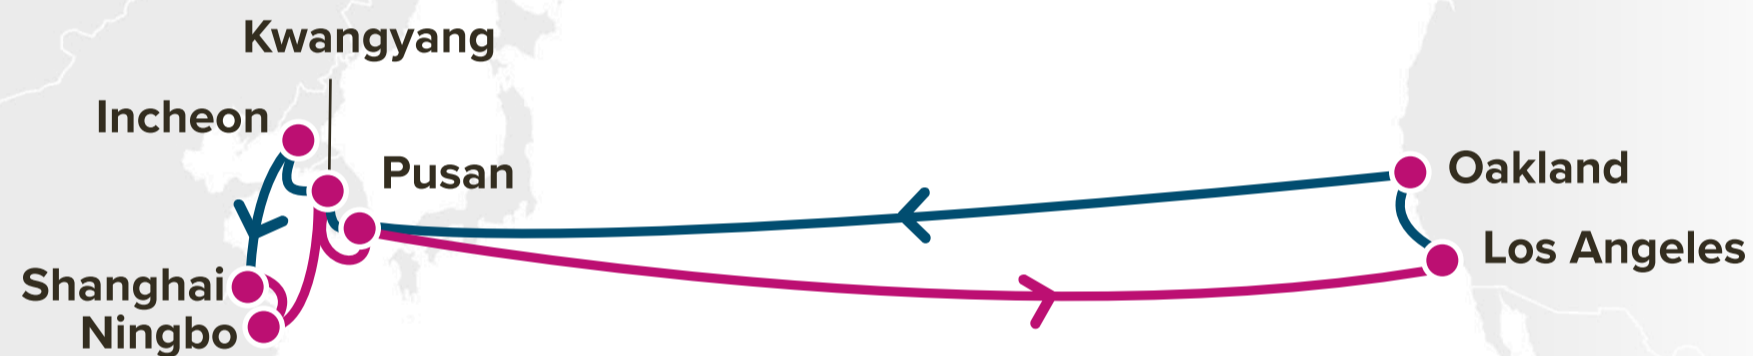

Transit Time

E/B	LAX	W/B	PUS	SHA	SHK	SIN
SIN	25	LAX	18	21	24	29
CMP	21					
HPH	17					

Asia – Pacific Southwest Service

VSE: Vietnam Shuttle Express

FDR: Feeder

JID: Japan Indonesia

JSM: Japan Straits Malaysia

SSX: Surabaya Singapore Express

PG1/2: Pasir Gudang Express 1/2

SRG: Semarang Service

SIH: Sihanoukville Service

BAS: Bangladesh Singapore

EASTBOUND →
WESTBOUND ←

Service Features

Service connecting South Korea and Central China to the US West Coast.