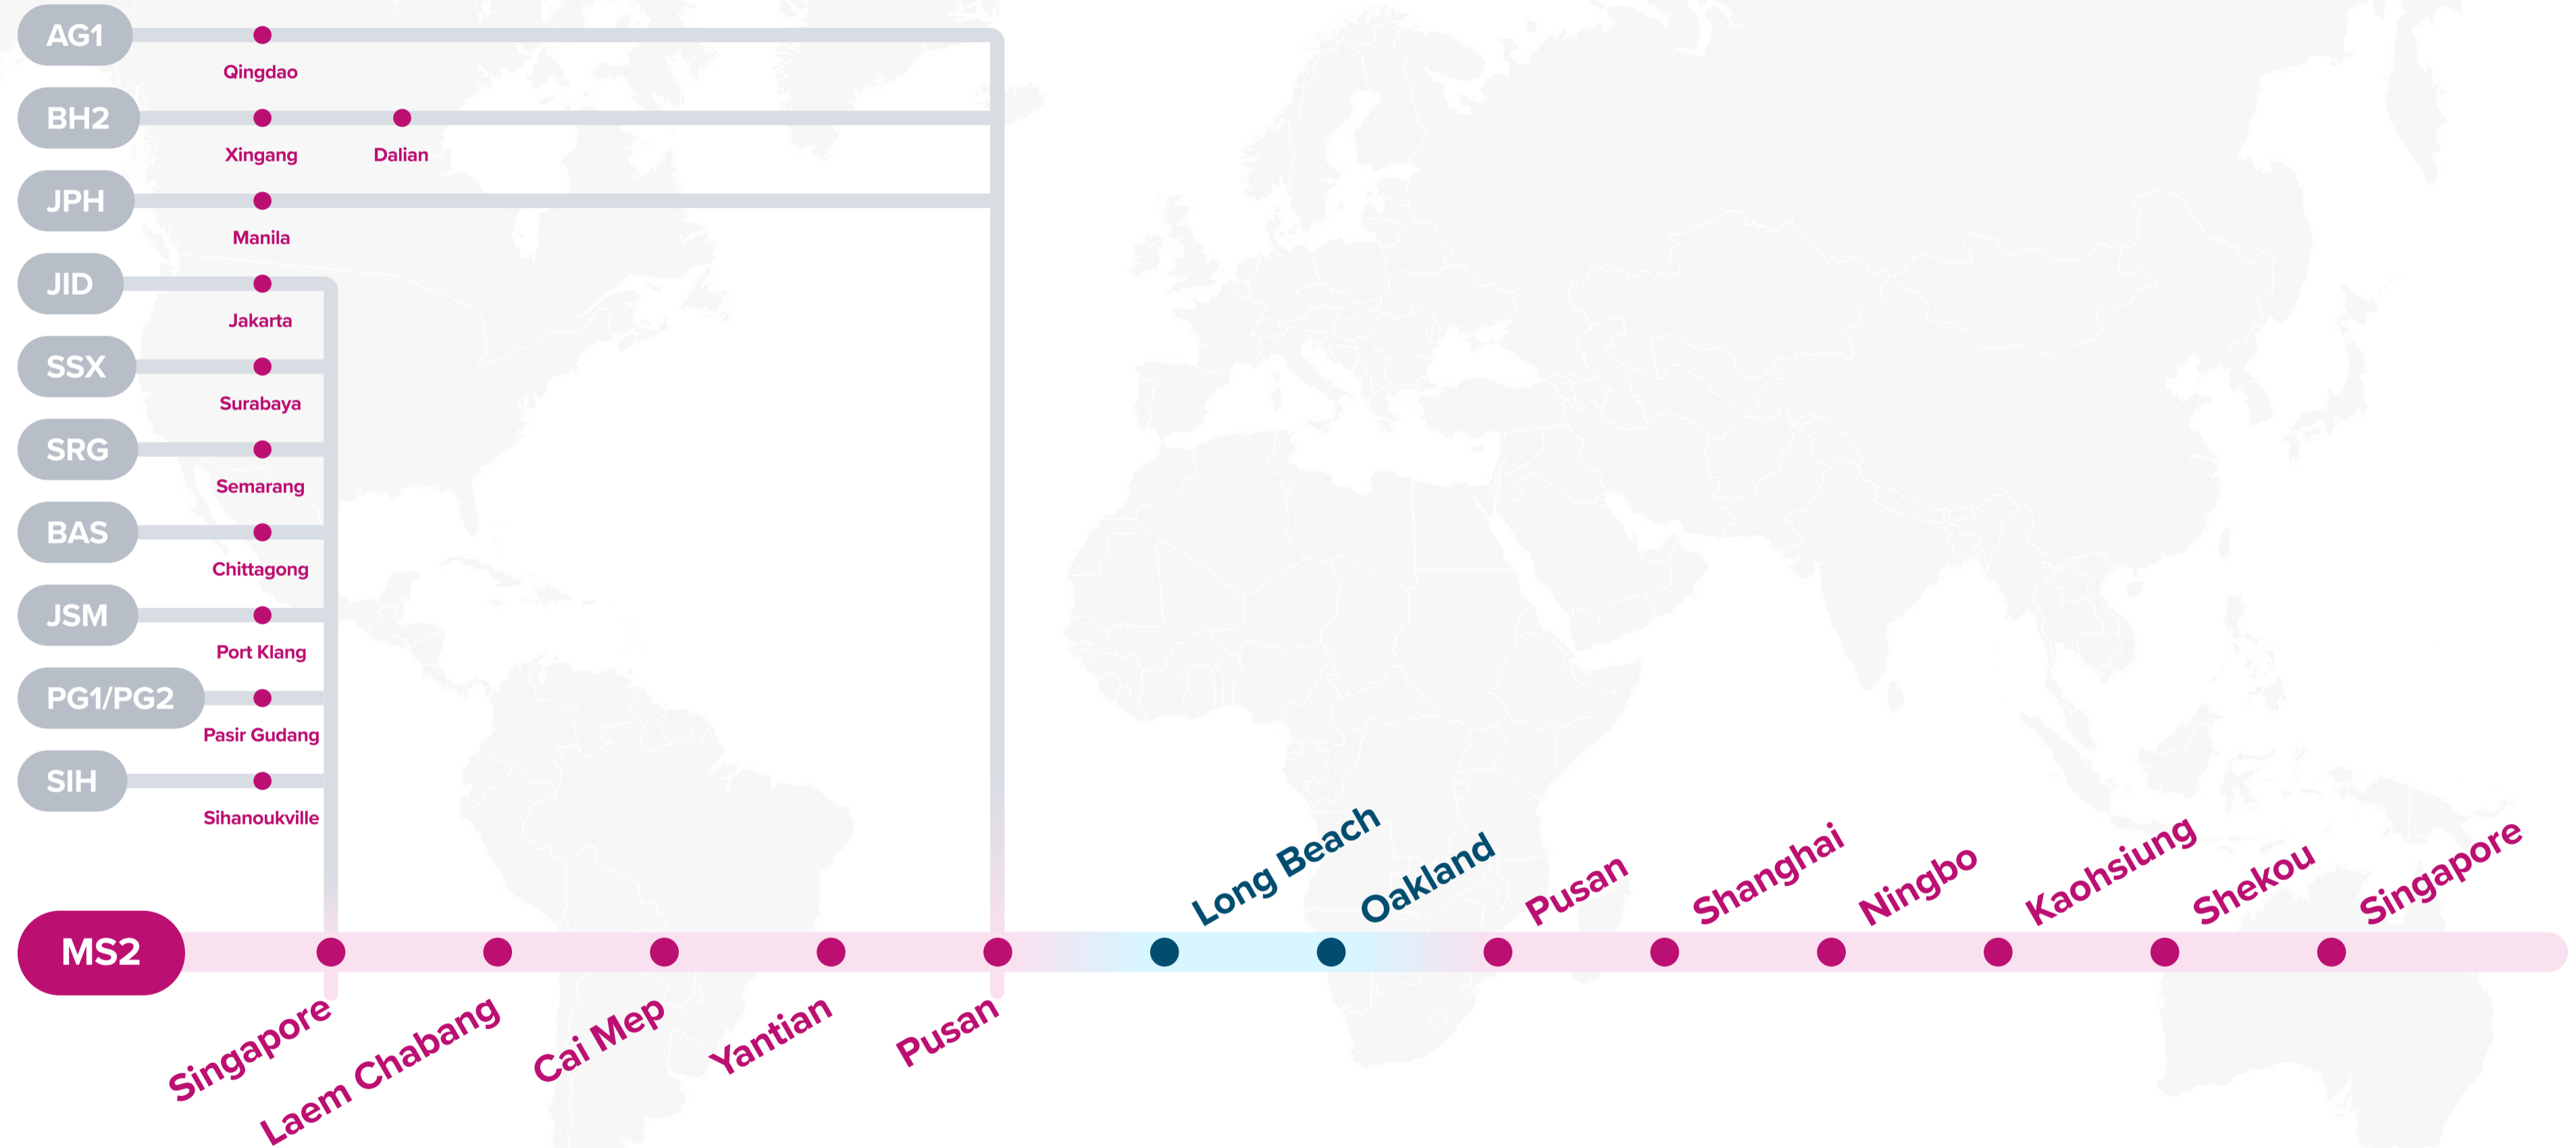

Transit Time

E/B	LAX	OAK	W/B	TYO	UKB	NGO
UKB	17	23	LAX	15	20	22
NGO	14	20	OAK	12	17	19
TYO	12	18				

EASTBOUND →
WESTBOUND ←

Service Features

Direct service from major ports in Southeast Asia, South China and South Korea to US West Coast.

Port Rotation

(Terminals are subject to change)

ORIGIN	CODE	ETA	ETD	TERMINAL
SINGAPORE	SIN	THU	FRI	PSA SINGAPORE
LAEM CHABANG	LCH	WED	THU	HUTCHISON LAEM CHABANG TERMINAL (HLT)
CAI MEP	CMP	SUN	TUE	TAN CANG CAI MEP INTERNATIONAL TERMINAL (TCIT)
YANTIAN	YTN	FRI	SAT	YANTIAN INTERNATIONAL CONTAINER TERMINAL (YICT)
PUSAN	PUS	WED	WED	HMM PSA NEW-PORT TERMINAL (HPNT)
LONG BEACH	LGB	WED	TUE	INTERNATIONAL TRANSPORT SERVICE (ITS)
OAKLAND	OAK	THU	SAT	TRAPAC CONTAINER TERMINAL
PUSAN	PUS	SAT	MON	DONGWON GLOBAL TERMINAL (DGT)
SHANGHAI	SHA	TUE	WED	SIPG YANGSHAN PHASE IV
NINGBO	NGB	FRI	SAT	NINGBO DAXIE CONTAINER TERMINAL
KAOHSIUNG	KHH	TUE	TUE	KAO MING CONTAINER TERMINAL (KMCT)
SHEKOU	SHK	THU	FRI	MAWAN CONTAINER TERMINAL (MCT)
SINGAPORE	SIN	WED	THU	PSA SINGAPORE

Transit Time

E/B	LGB	OAK	W/B	PUS	SHA	NGB	KHH	SHK	SIN
SIN	33	41	LGB	18	21	24	28	30	36
LCH	27	35	OAK	14	17	20	24	26	32
CMP	22	30							
YTN	18	26							
PUS	14	22							

Asia – Pacific Southwest Service

MS2: Mediterranean Pacific South 2

AG1: Asia Gulf Express 1

BH2: Bohai Express 2

JPH: Japan Philippines

JID: Japan Indonesia

SSX: Surabaya Singapore Express

SRG: Semarang Service

BAS: Bangladesh Singapore

JSM: Japan Straits Malaysia