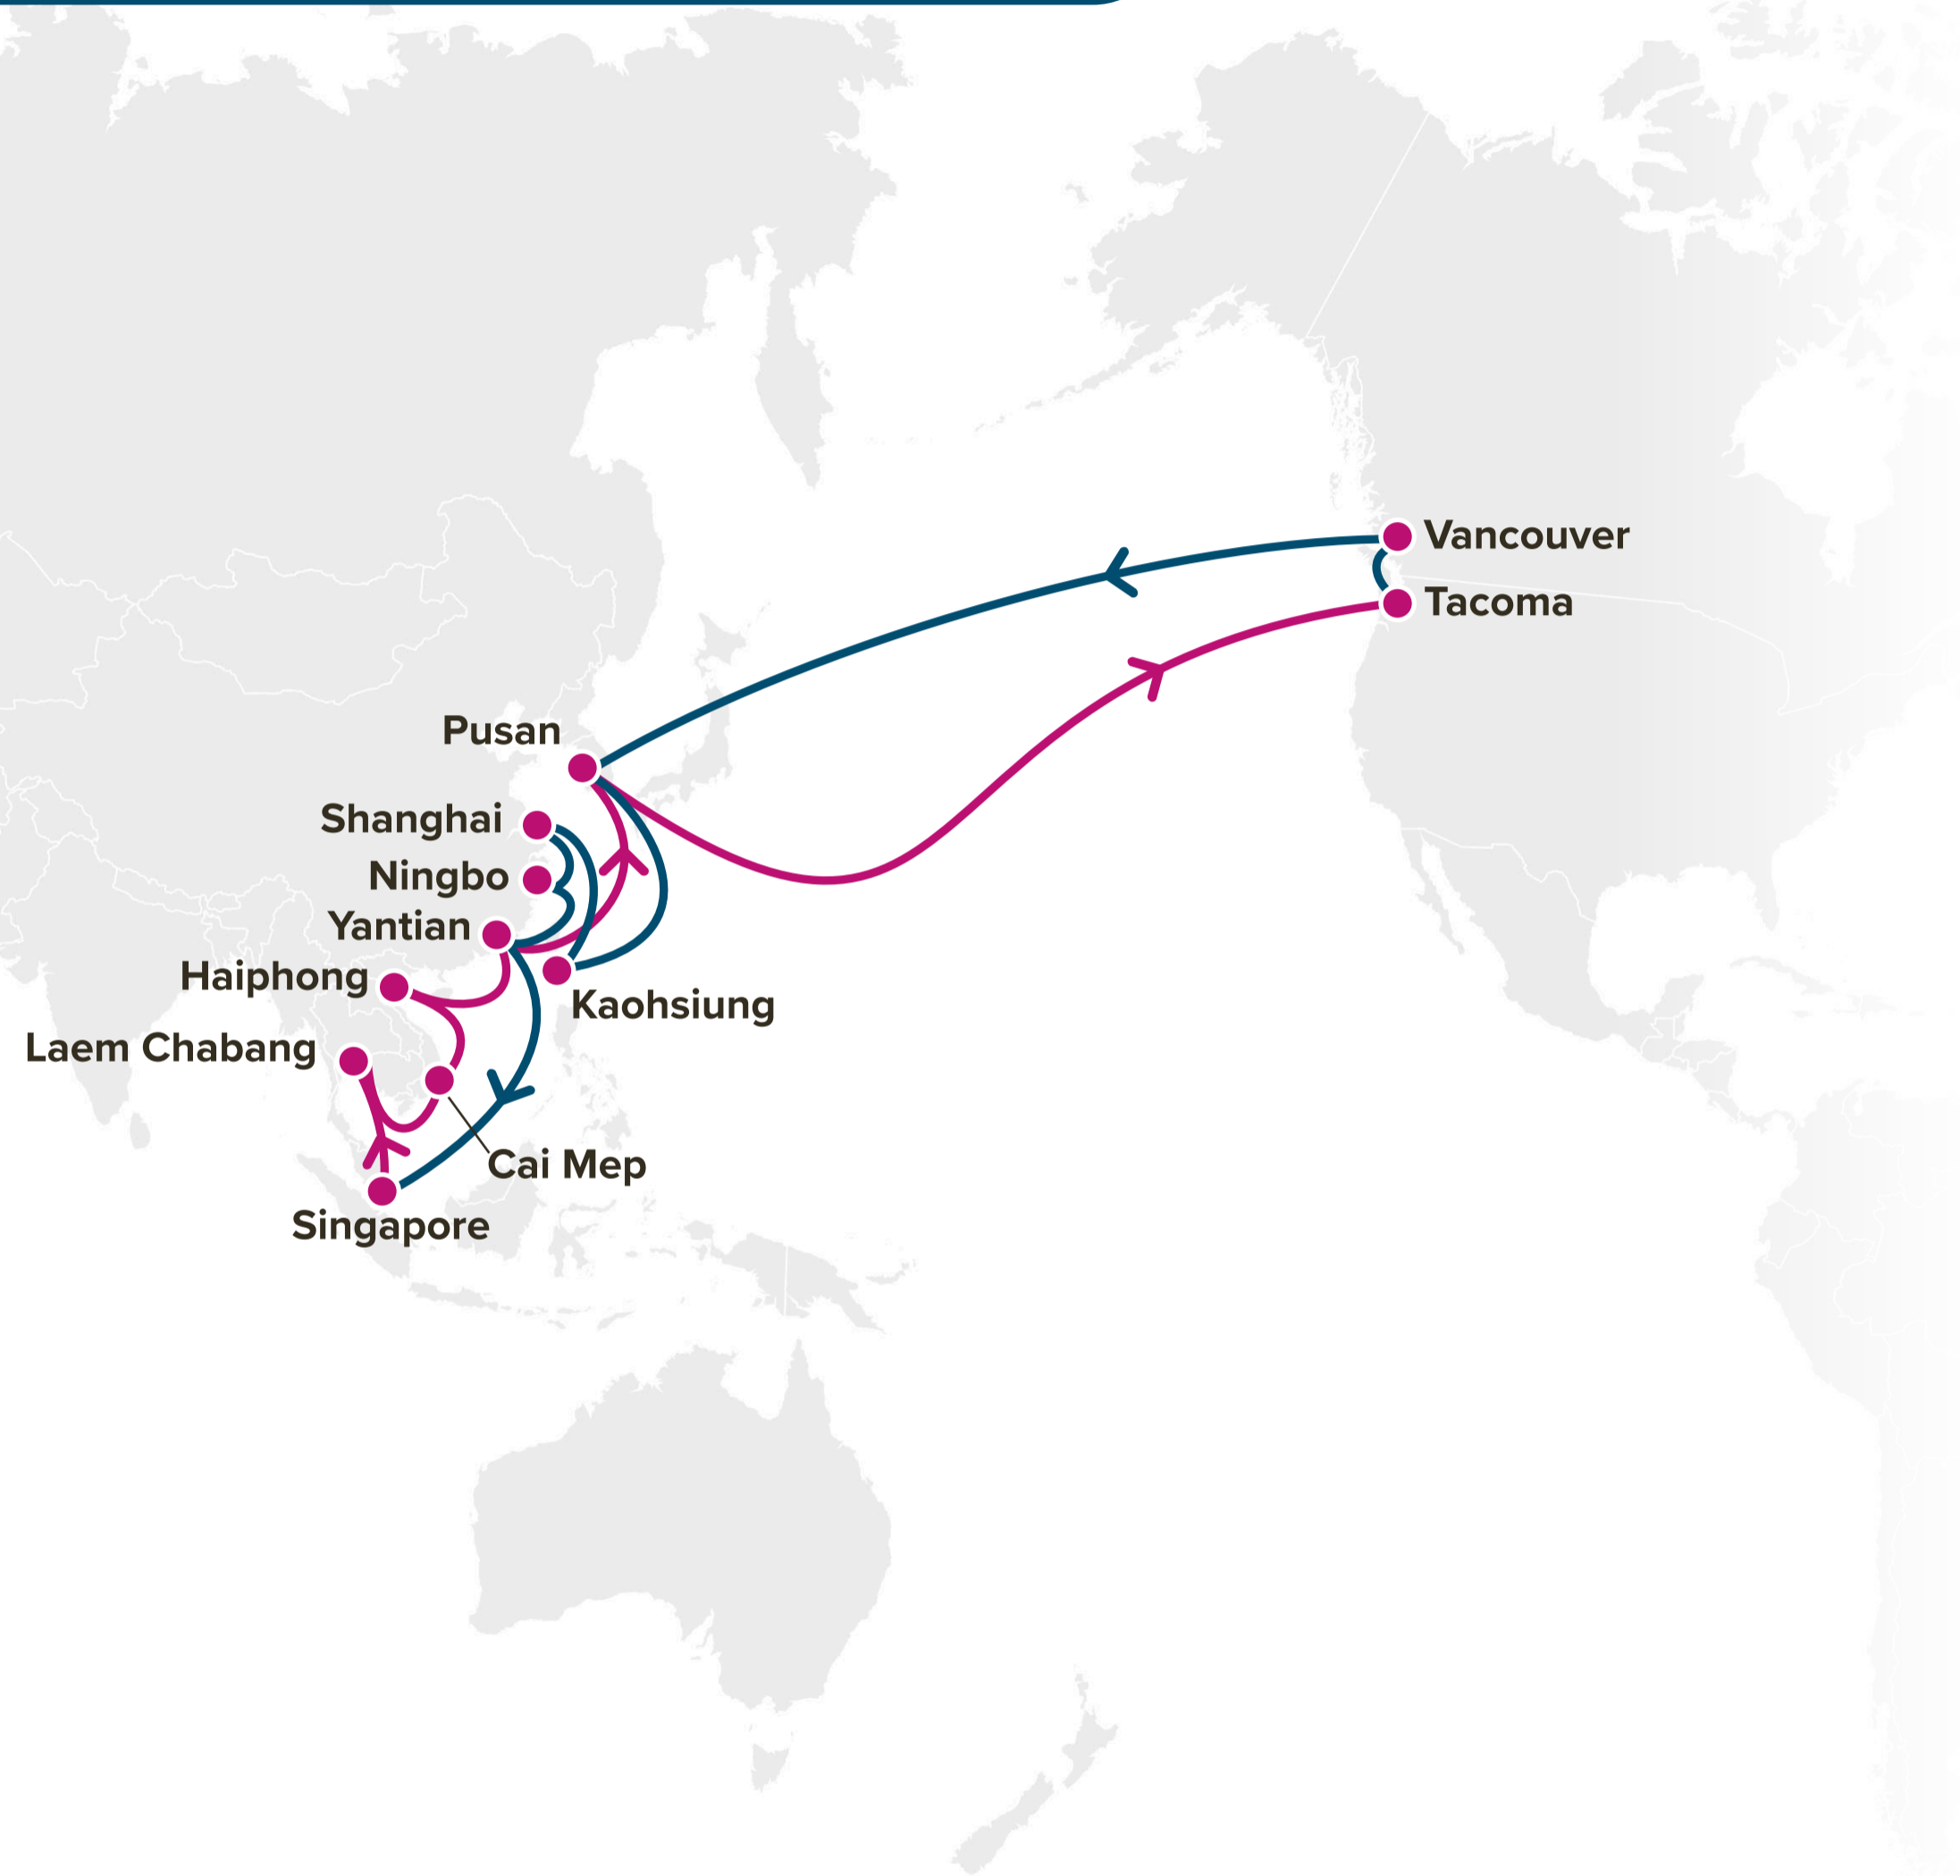

EASTBOUND →
WESTBOUND ←

Service Features

- Comprehensive service covering Southeast Asia, South China and Korea to Pacific Northwest and Canada

Port Rotation

(Terminals are subject to change)

ORIGIN	CODE	ETA	ETD	TERMINAL
SINGAPORE	SIN	WED	FRI	PSA SINGAPORE
LAEM CHABANG	LCH	SUN	TUE	HUTCHISON LAEM CHABANG TERMINAL (HLT)
CAI MEP	CMP	THU	FRI	GEMALINK INTERNATIONAL PORT
HAIPHONG	HPH	MON	TUE	HAIPHONG INTERNATIONAL CONTAINER TERMINAL (HICT)
YANTIAN	YTN	THU	SAT	YANTIAN INTERNATIONAL CONTAINER TERMINAL (YICT)
PUSAN	PUS	WED	THU	HANJIN BUSAN NEW PORT COMPANY (HJNC)
TACOMA	TIW	WED	SUN	HUSKY TERMINAL
VANCOUVER	VAN	THU	SUN	DELTA PORT (GCT CANADA)
PUSAN	PUS	SAT	SUN	HANJIN BUSAN NEW PORT COMPANY (HJNC)
KAOHSIUNG	KHH	WED	THU	KAO MING CONTAINER TERMINAL (KMCT)
SHANGHAI	SHA	FRI	SUN	SIPG YANGSHAN PHASE IV
NINGBO	NGB	MON	MON	NINGBO DAXIE CONTAINER TERMINAL
YANTIAN	YTN	THU	FRI	YANTIAN INTERNATIONAL CONTAINER TERMINAL (YICT)
SINGAPORE	SIN	TUE	WED	PSA SINGAPORE

Transit Time

E/B	TIW	VAN	W/B	PUS	KHH	SHA	NGB	YTN	SIN
SIN	33	41	TIW	20	24	26	29	32	37
LCH	29	37	VAN	13	17	19	22	25	30
CMP	26	34							
HPH	22	30							
YTN	18	26							
PUS	13	21