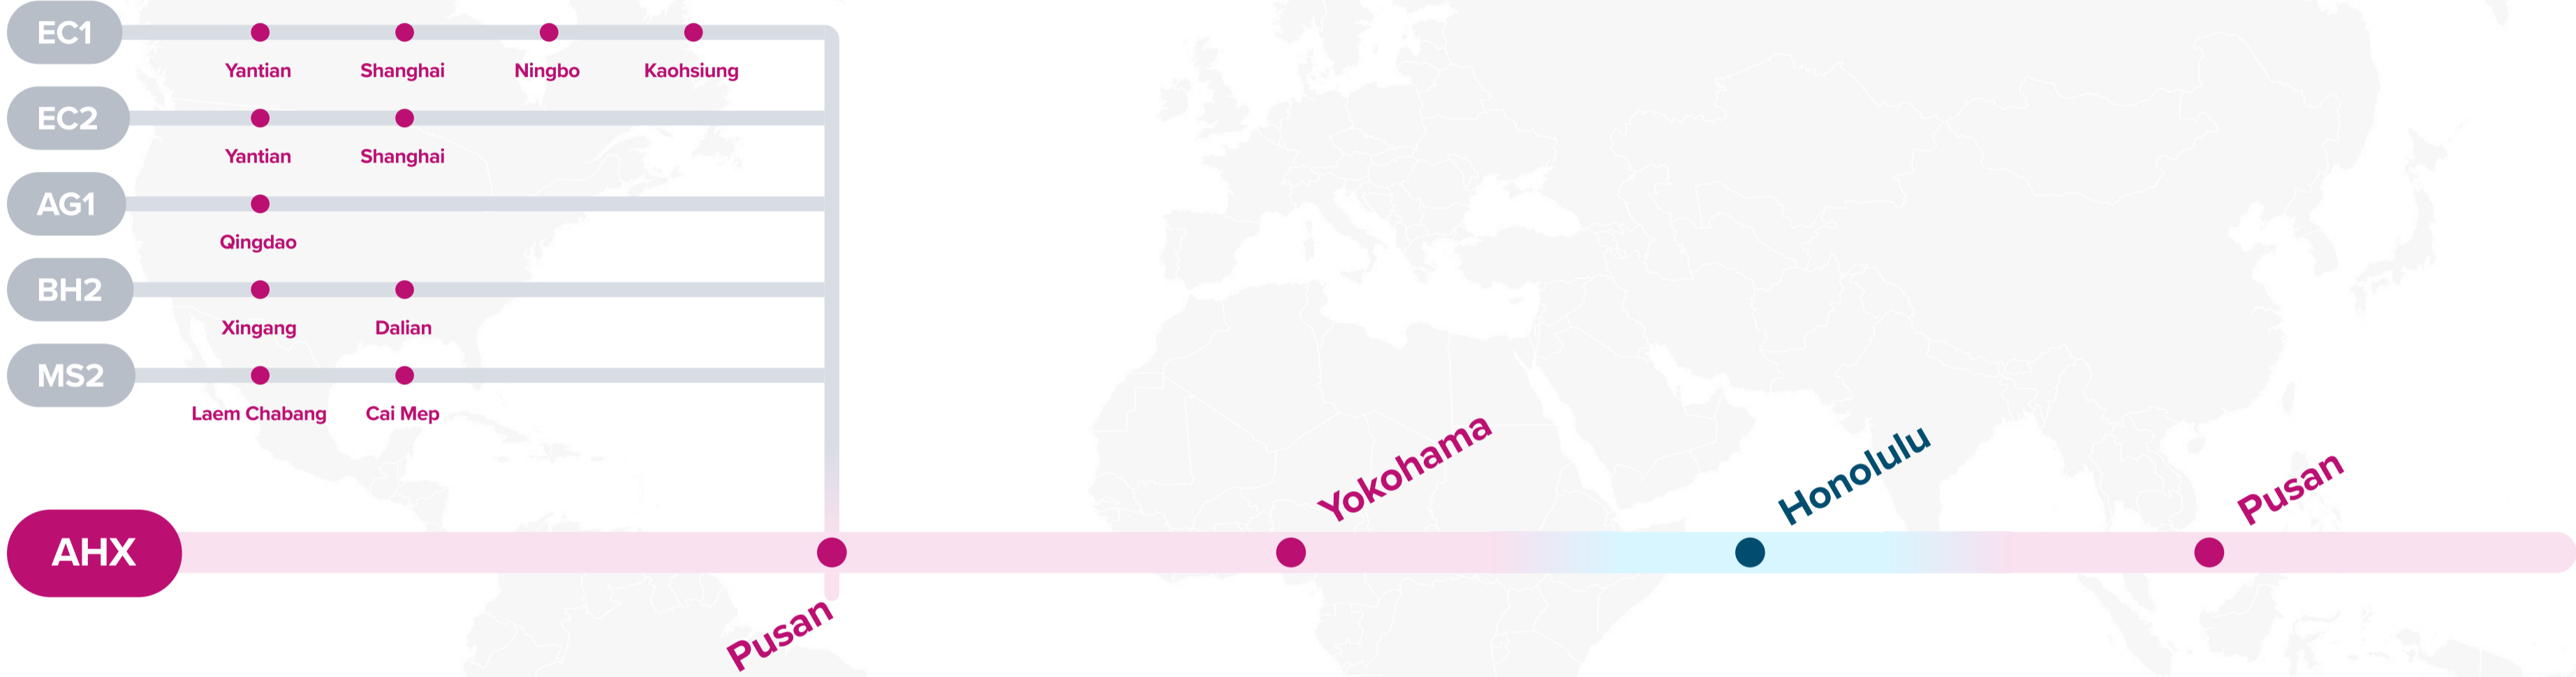

Transit Time

E/B	LAX	OAK	W/B	TAO	NGB
TAO	18	24	LAX	19	22
NGB	14	20	OAK	15	18

EASTBOUND →
WESTBOUND ←

Service Features

- A unique service to cater to the needs in Hawaii

Port Rotation

(Terminals are subject to change)

Transit Time

E/B	HNL	W/B	PUS	YOK
PUS	16	HNL	23	25
YOK	13			

Asia – Pacific Southwest Service

AHX: Asia Hawaii Express

- EC1:** US East Coast 1
- EC2:** US East Coast 2
- AG1:** Asia Gulf Express 1
- BH2:** Bohai Express 2
- MS2:** Mediterranean Pacific South 2

Service Features

- Direct service from Japan, South and Central China to Pacific Northwest and Canada
- Competitive transit times between Japan and the Pacific Northwest and Canada.

Port Rotation

(Terminals are subject to change)