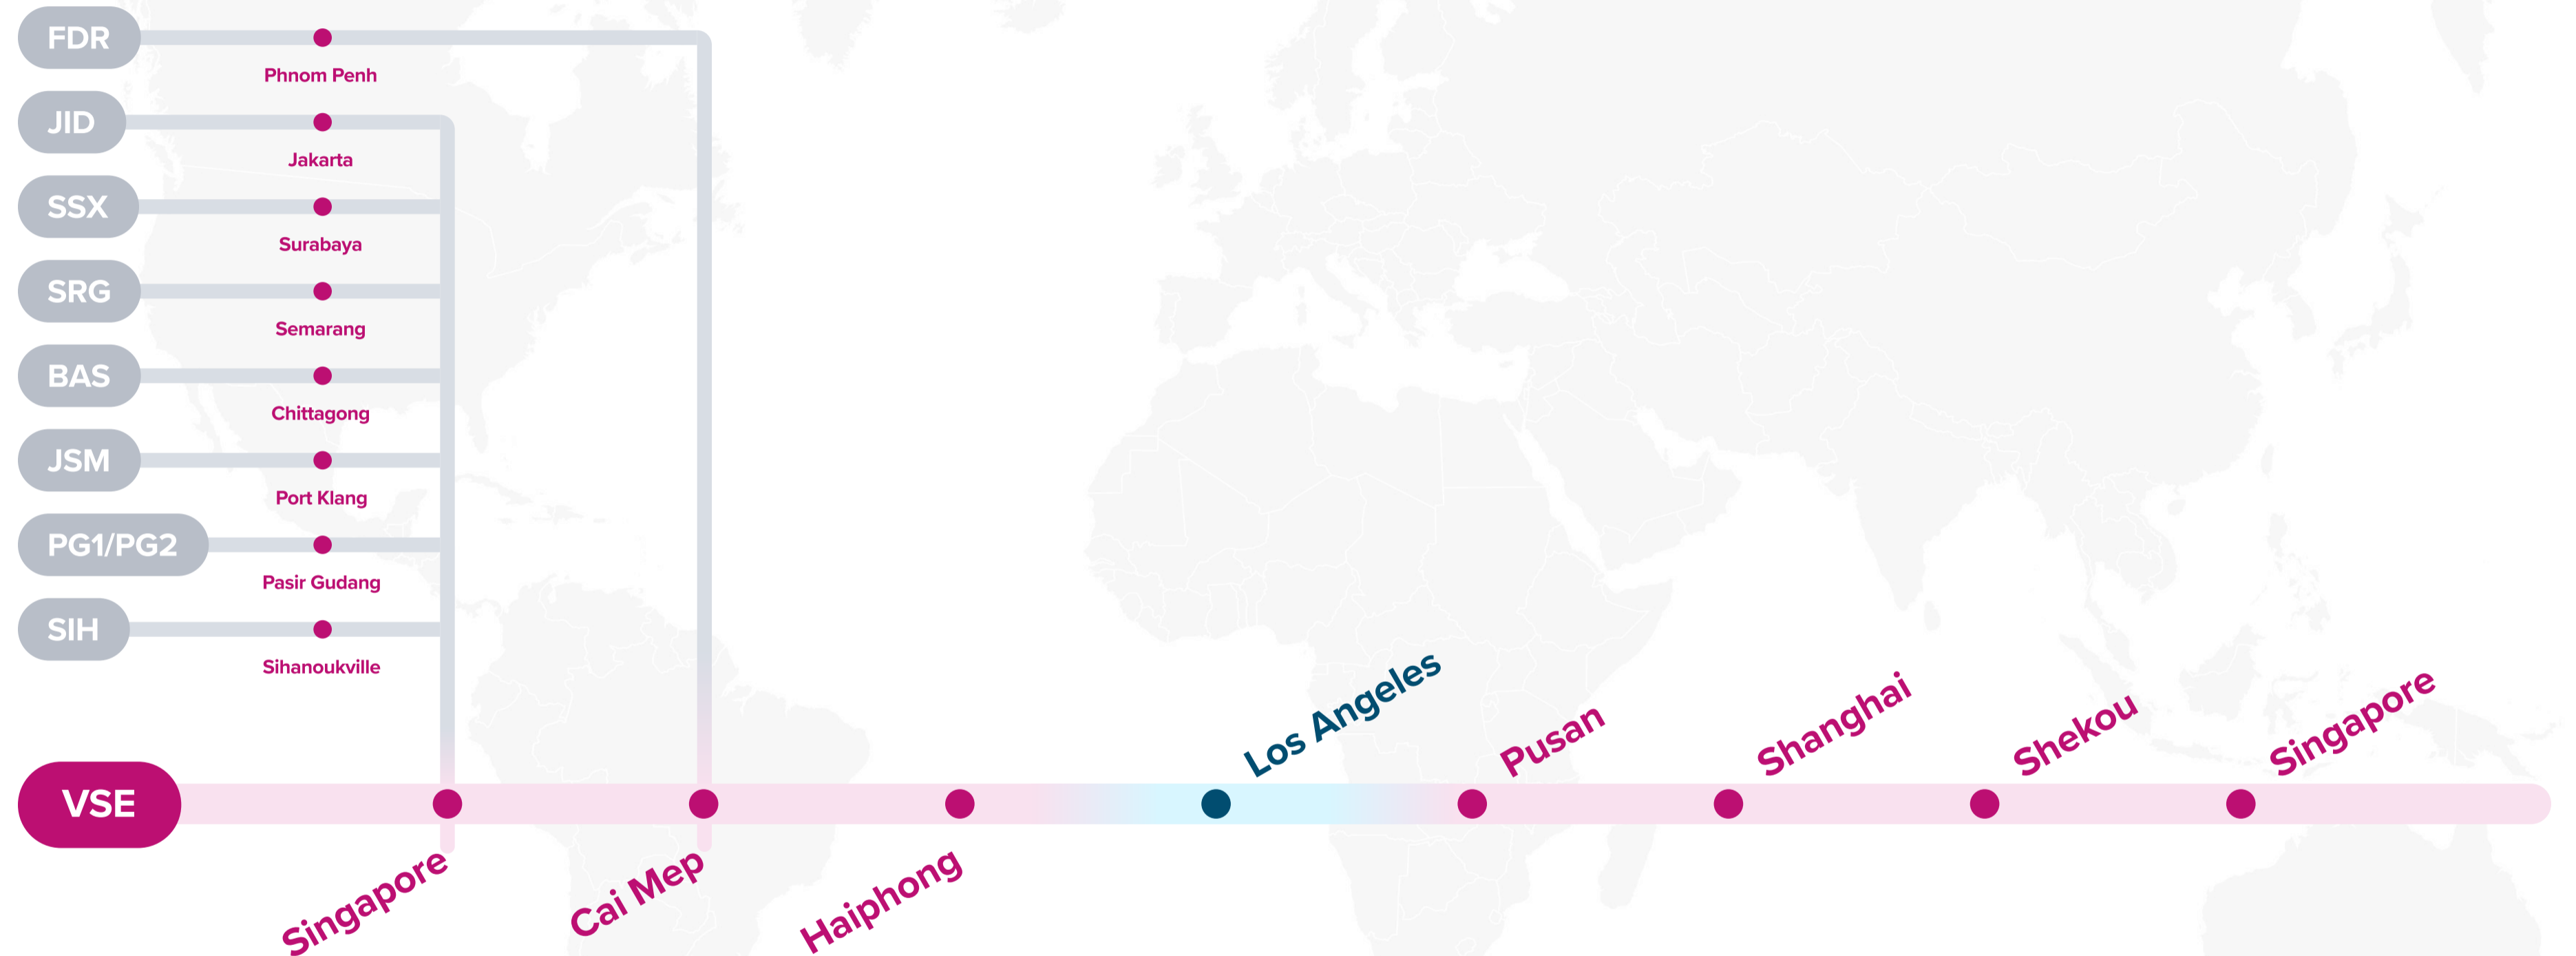

Transit Time

E/B	LAX	OAK	W/B	KEL	KHH	YTN	SHA
YTN	21	27	LAX	19	21	23	29
KHH	19	25	OAK	15	17	19	25
KEL	18	24					
SHA	15	21					

EASTBOUND →
WESTBOUND ←

Service Features

- Service connecting Vietnam and Singapore to the US West Coast.

Port Rotation

(Terminals are subject to change)

ORIGIN	CODE	ETA	ETD	TERMINAL
SINGAPORE	SIN	TUE	WED	PSA SINGAPORE
CAI MEP	CMP	FRI	SUN	TAN CANG CAI MEP INTERNATIONAL TERMINAL (TCIT)
HAIPHONG	HPH	WED	THU	HAIPHONG INTERNATIONAL CONTAINER TERMINAL (HICT)
LOS ANGELES	LAX	SUN	FRI	TRAPAC CONTAINER TERMINAL
PUSAN	PUS	MON	WED	DONGWON GLOBAL TERMINAL (DGT)
SHANGHAI	SHA	THU	FRI	SIPG YANGSHAN PHASE IV
SHEKOU	SHK	MON	TUE	MAWAN CONTAINER TERMINAL (MCT)
SINGAPORE	SIN	SAT	SAT	PSA SINGAPORE

Transit Time

E/B	LAX	W/B	PUS	SHA	SHK	SIN
SIN	25	LAX	18	21	24	29
CMP	21					
HPH	17					

Asia – Pacific Southwest Service

VSE: Vietnam Shuttle Express

FDR: Feeder

JID: Japan Indonesia

JSM: Japan Straits Malaysia

SSX: Surabaya Singapore Express

PG1/2: Pasir Gudang Express 1/2

SRG: Semarang Service

SIH: Sihanoukville Service

BAS: Bangladesh Singapore

EASTBOUND →
WESTBOUND ←

Service Features

Service connecting South Korea and Central China to the US West Coast.