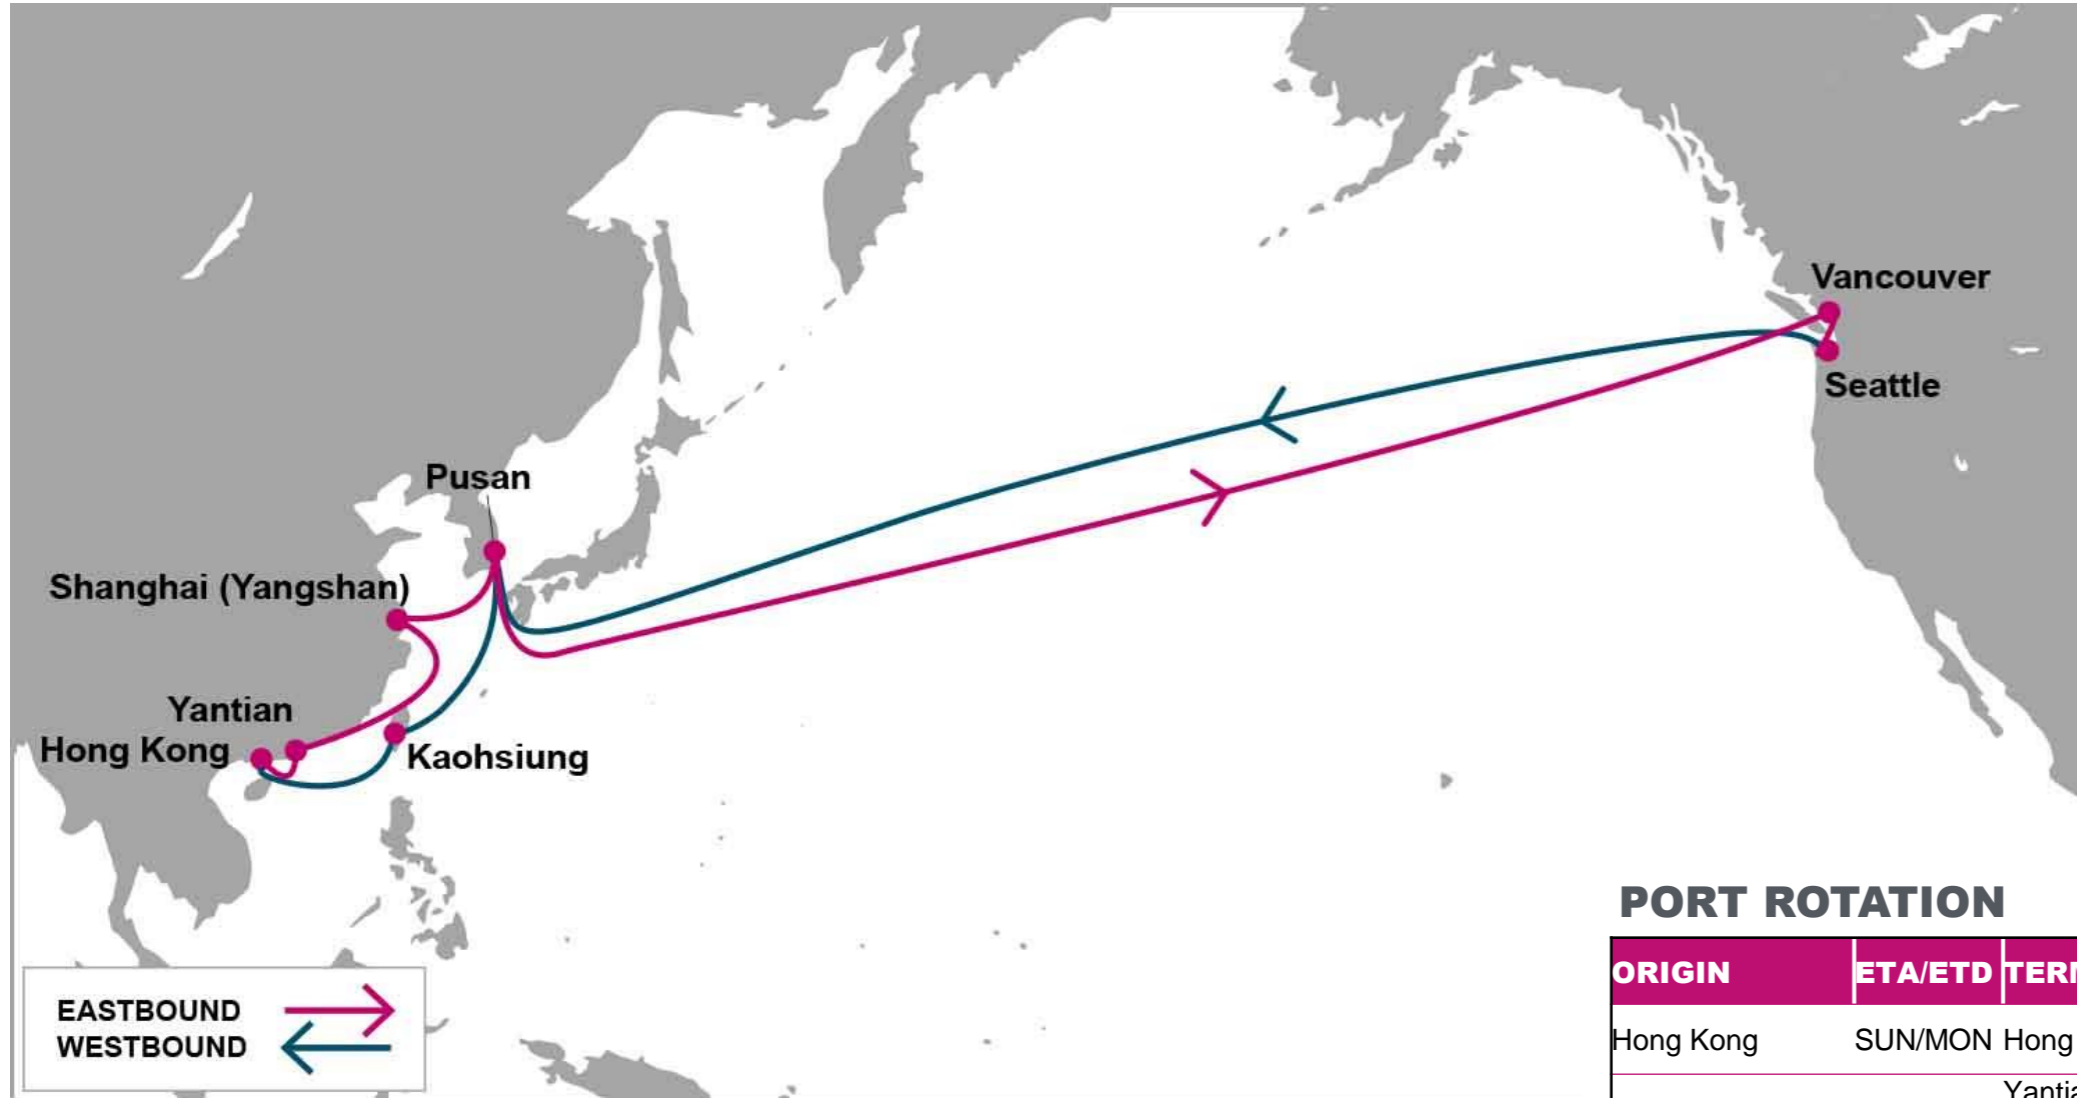

For more information, please click [here](#)

**PORT ROTATION**

(Terminals are subject to change)

ORIGIN	ETA/ETD	TERMINAL
Hong Kong	SUN/MON	Hong Kong Seaport Alliance (HKSPA)
Yantian	MON/TUE	Yantian International Container Terminal (YICT)
Shanghai	THU/FRI	SIPG Yangshan Phase IV
Pusan	SAT/MON	Hanjin New Port Company terminal (HJNC)
Vancouver	FRI/TUE	GCT Deltaport
Seattle	TUE/FRI	SSA Seattle T-18
Pusan	SUN/MON	Hyundai Pusan New-port Terminal (HPNT)
Kaohsiung	FRI/FRI	Kao Ming Container Terminal (KMCT)
Hong Kong	SUN/MON	Hong Kong Seaport Alliance (HKSPA)
<b>Turnaround days:</b>	<b>49</b>	

TPEB	VAN	SEA	TPWB	PUS	KHH	HKG	YTN	SHA
HKG	18	22	VAN	19	24	26	27	30
YTN	17	21	SEA	16	21	23	24	27
YSA	14	18						
PUS	11	15						
KHH	21	25						

**KEY TRANSIT TABLE** - UNLOCODE PORT NAME & COUNTRY NAME

**HKG:** Hong Kong, China | **YTN:** Yantian, China | **YSA:** Yangshan, China | **KHH:** Kaohsiung, Tiawan | **PUS:** Pusan, South Korea | **VAN:** Vancouver, Canada | **SEA:** Seattle, USA

NOTE: Transit times and port rotation are as of now and subject to change