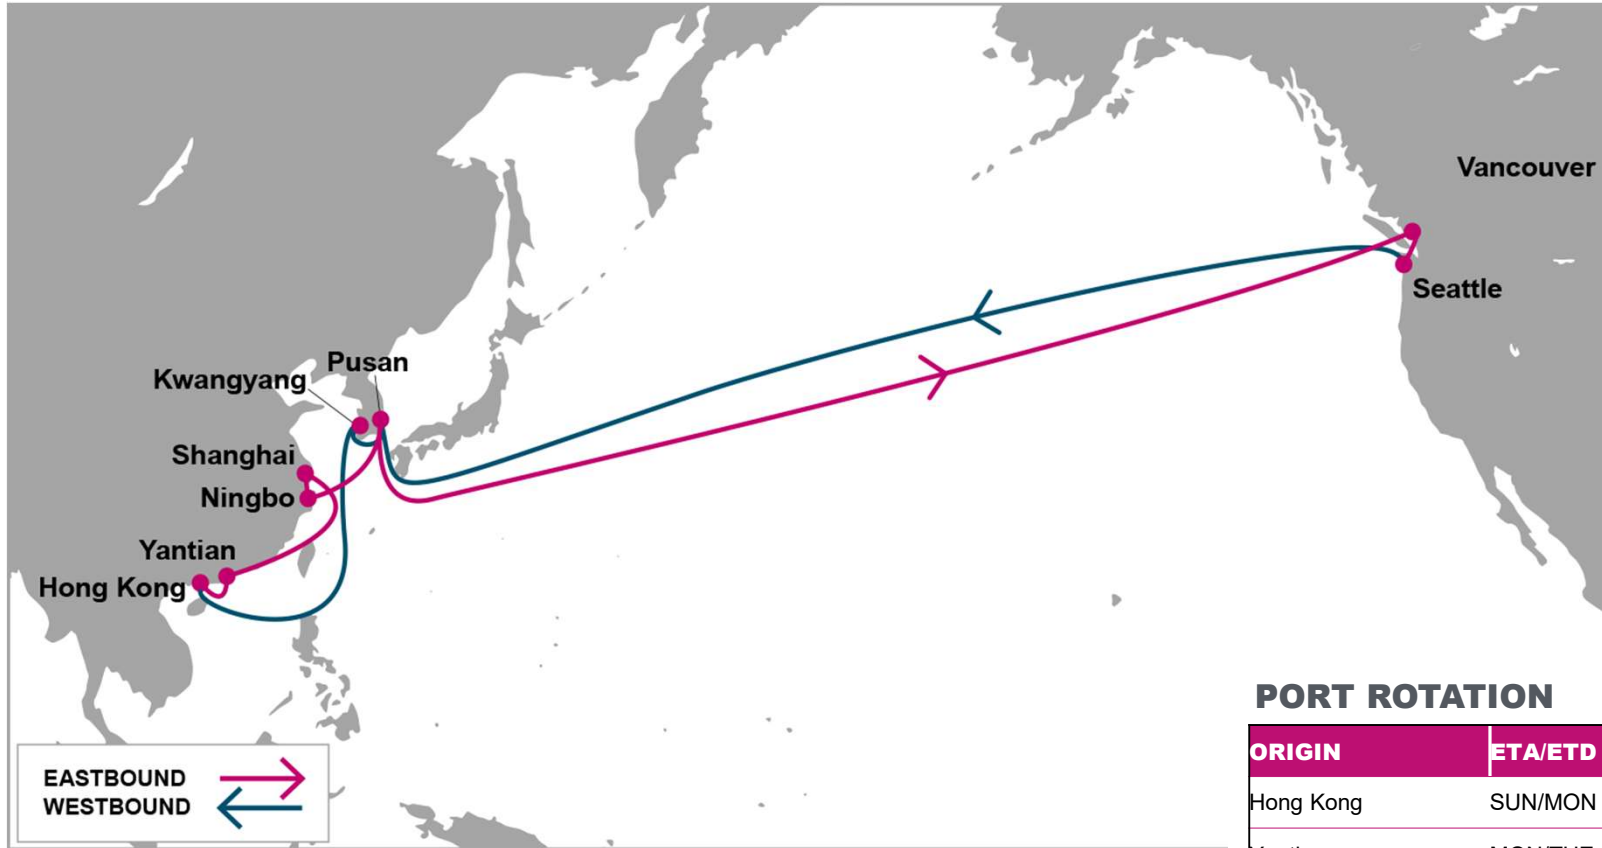

For more information, please click [here](#)

PORT ROTATION

(Terminals are subject to change)

ORIGIN	ETA/ETD	TERMINAL
Hong Kong	SUN/MON	Modern Terminals Limited
Yantian	MON/TUE	Yantian International Container Terminal (YICT)
Shanghai	THU/FRI	Wai Gao Qiao
Ningbo	SAT/SUN	Ningbo Beilun Second Container Terminal
Pusan	MON/TUE	Pusan New Port Company
Vancouver	FRI/MON	Delta Global Terminal
Seattle	MON/THU	Terminal 18 (Seattle international Terminal)
Pusan	TUE/WED	Pusan New Port Company
Kwangyang	THU/FRI	SMGT
Hong Kong	SUN/MON	Modern Terminals Limited
Turnaround days: 42		

TPEB	VAN	SEA	TPWB	PUS	KAN	HKG	YTN	SHA	NGB
HKG	18	21	VAN	15	17	20	21	24	26
YTN	17	20	SEA	12	14	17	18	21	23
SHA	14	17							
NGB	12	15							
PUS	10	13							

KEY TRANSIT TABLE - UNLOCODE PORT NAME & COUNTRY NAME

HKG: Hong Kong, China | YTN: Yantian, China | NGB: Ningbo, China | SHA: Shanghai, China | PUS: Pusan, South Korea | VAN: Vancouver, Canada | SEA: Seattle, USA

NOTE: Transit times and port rotation are as of now and subject to change