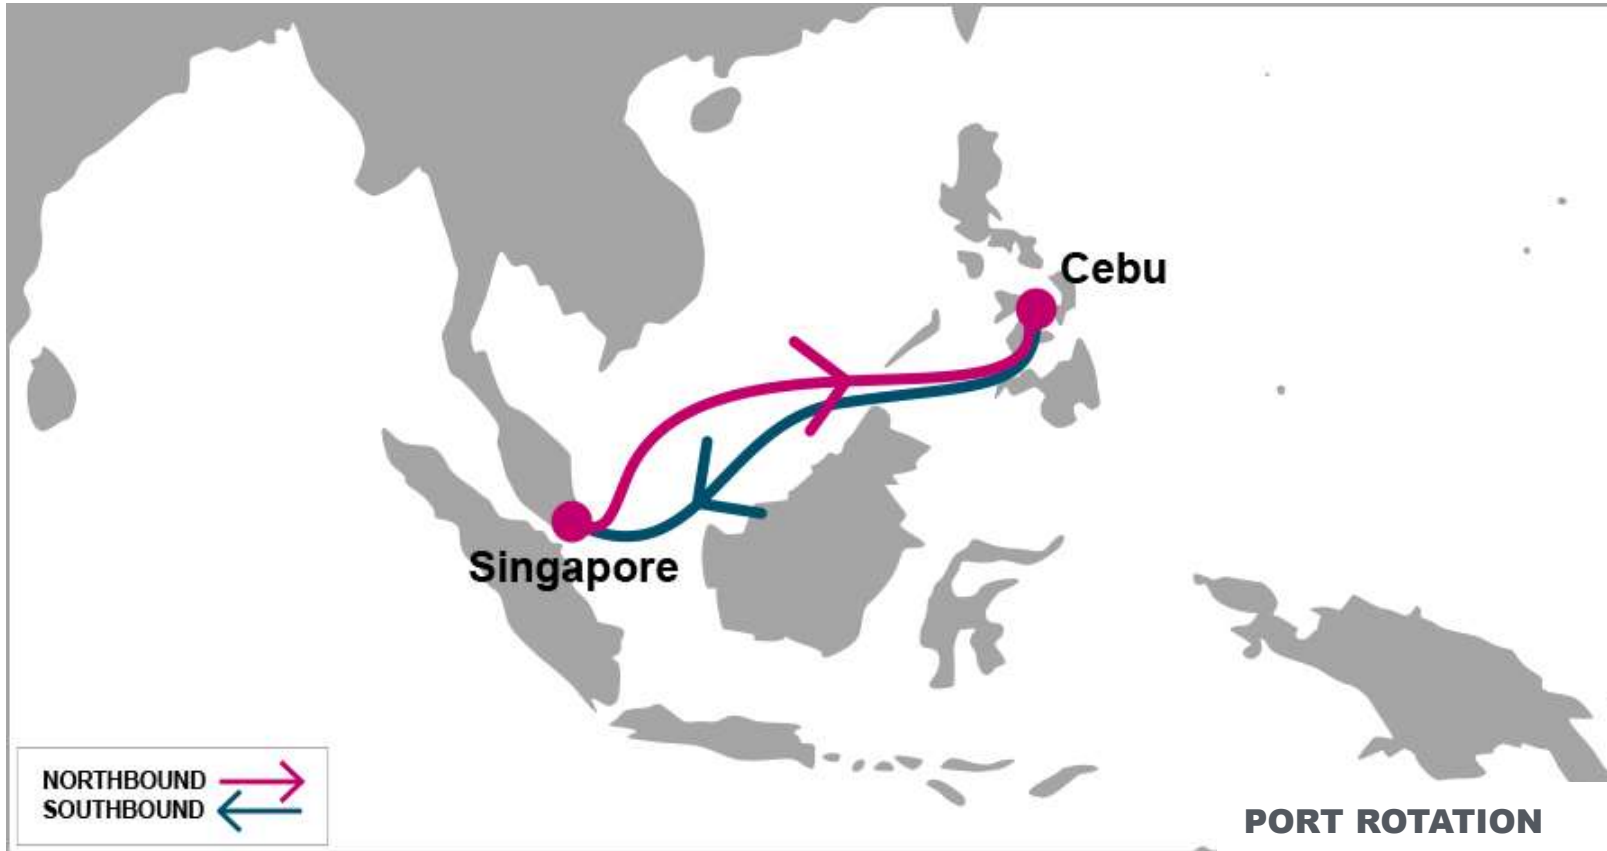

For more information, please click [here](#)

N/B	CEB	S/B	SIN
SIN	8	CEB	4

PORT ROTATION

(Terminals are subject to change)

ORIGIN	ETA/ETD	TERMINAL
Singapore	MON/TUE	PSA Singapore
Cebu	WED/THU	Cebu International Port
Singapore	MON/TUE	PSA Singapore
Turnaround days: 7		

KEY TRANSIT TABLE - UNLOCODE PORT NAME & COUNTRY NAME

SIN: Singapore, Singapore | **CEB:** Cebu, Philippines

NOTE: Transit times and port rotation are as of now and subject to change