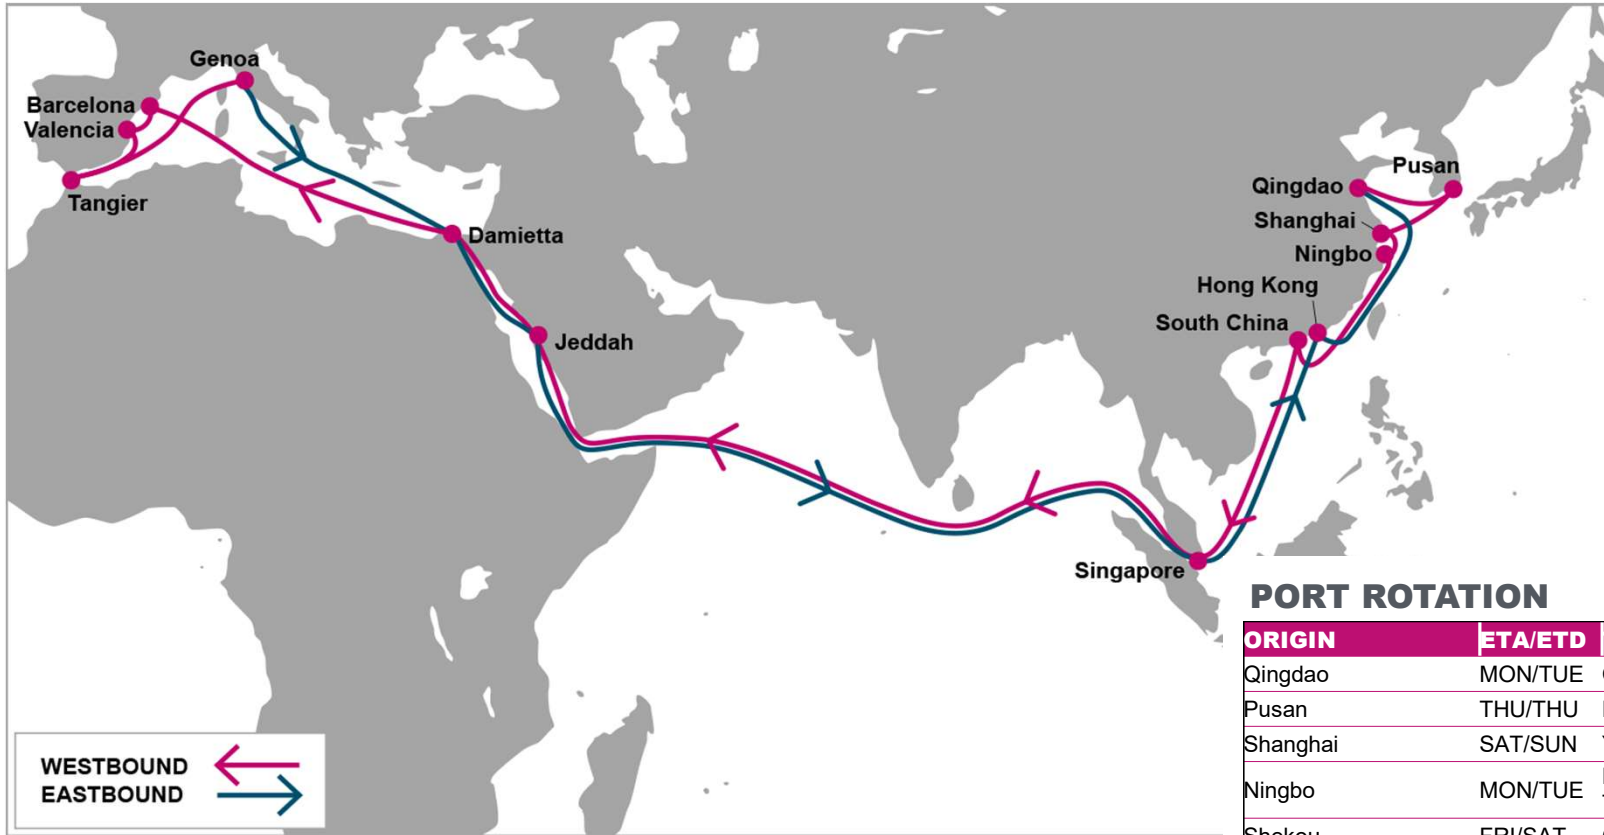

For more information, please click [here](#)

**PORT ROTATION**

(Terminals are subject to change)

ORIGIN	ETA/ETD	TERMINAL
Qingdao	MON/TUE	Qingdao Qianwan Container Terminal
Pusan	THU/THU	Pusan New Port Company
Shanghai	SAT/SUN	Yangshan Terminal Phase 4
Ningbo	MON/TUE	Ningbo Beilun Second Container Terminal
Shekou	FRI/SAT	Chiwan Container Terminal
Singapore	TUE/THU	PSA Singapore
Jeddah	SUN/SUN	DP World Jeddah
Damietta	FRI/SAT	Damietta Container Terminal
Barcelona	WED/FRI	APM Terminals Barcelona
Valencia	SAT/MON	APM Terminals Valencia
Tangier	WED/THU	Eurogate
Genoa	SAT/SAT	SECH - South European Container Hub
Damietta	WED/THU	Damietta Container Terminal
Jeddah	SUN/SUN	DP World Jeddah
Singapore	FRI/SAT	PSA Singapore
Hong Kong	THU/THU	Hong Kong International Terminals
Qingdao	MON/TUE	Qingdao Qianwan Container Terminal

**Turnaround days: 77**

W/B	DAM	BCN	VLC	TNG	GOA	E/B	JED	SIN	HKG	TAO	PUS	SHA	NGB	SHK
TAO	31	36	39	43	46	BCN	16	28	34	38	41	43	45	49
PUS	29	34	37	41	44	VLC	13	25	31	36	38	40	42	46
SHA	26	31	34	38	41	TNG	10	22	28	32	35	37	39	43
NGB	24	29	32	36	39	GOA	8	20	26	30	33	35	37	41
SHK	20	25	28	32	35	DAM	3	15	21	25	28	30	32	36
SIN	15	20	23	27	30									
JED	5	10	13	17	20									

**KEY TRANSIT TABLE - UNLOCODE PORT NAME & COUNTRY NAME**

**TAO:** Qingdao, China | **PUS:** Pusan, South Korea | **SHA:** Shanghai, China | **NGB:** Ningbo, China | **SHK:** Shekou, China | **SIN:** Singapore, Singapore | **JED:** Jeddah, Saudi Arabia | **DAM:** Damietta, Egypt | **GOA:** Genoa, Italy | **BCN:** Barcelona, Spain | **VLC:** Valencia, Spain | **TNG:** Tanger, Morocco | **HKG:** Hong Kong, China

NOTE: Transit times and port rotation are as of now and subject to change