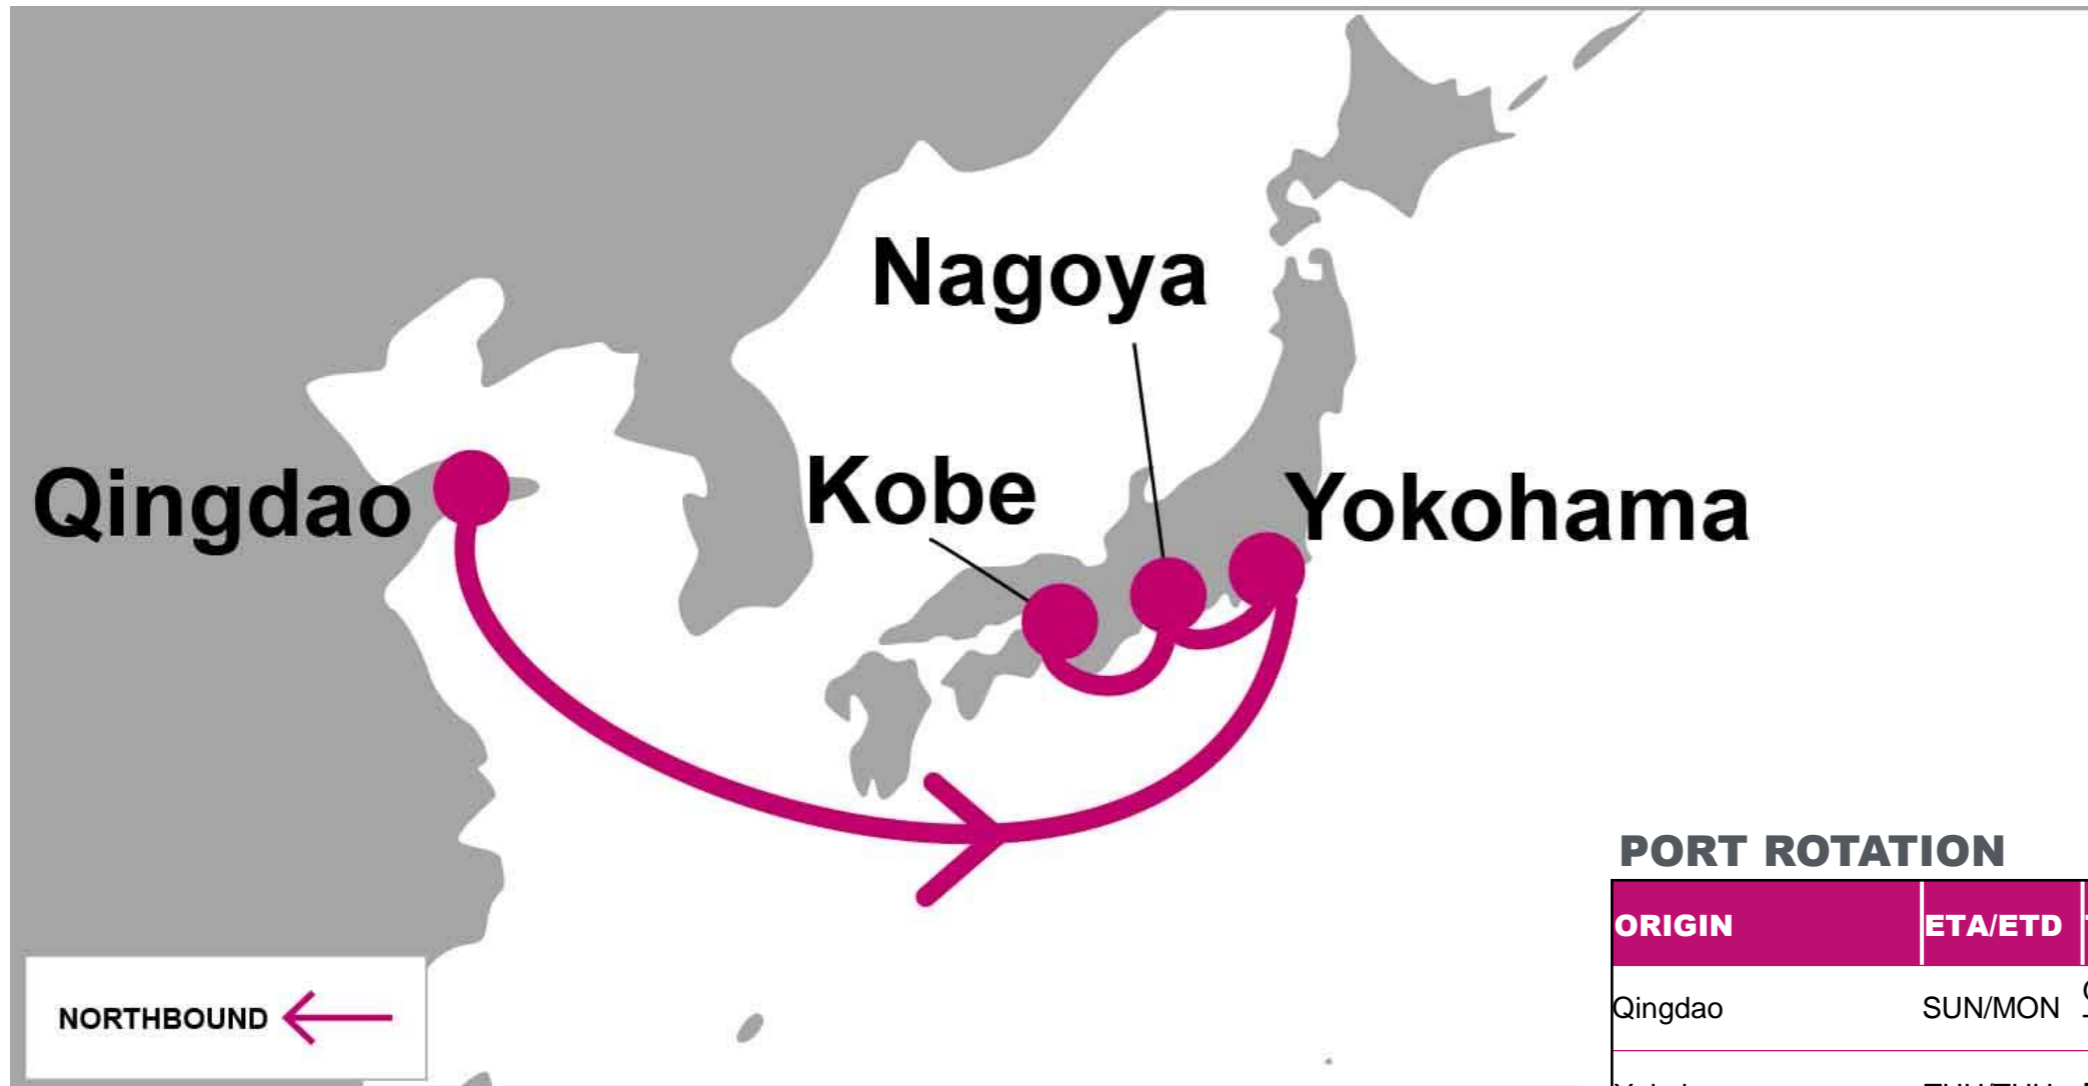

For more information, please click [here](#)

PORT ROTATION

(Terminals are subject to change)

ORIGIN	ETA/ETD	TERMINAL
Qingdao	SUN/MON	Qingdao Qianwan Container Terminal (QQCT)
Yokohama	THU/THU	Minami Honmoku MC-1 2 3 4
Nagoya	FRI/FRI	Tobishima Container Barth (TCB)
Kobe	SAT/SAT	Rokko RC-4/5
Turnaround days: 7		

N/B	YOK	NGO	UKB
TAO	4	5	6

KEY TRANSIT TABLE - UNLOCODE PORT NAME & COUNTRY NAME

TAO: Qingdao, China | **YOK:** Yokohama, Japan | **NGO:** Nagoya, Japan | **UKB:** Kobe, Japan

NOTE: Transit times and port rotation are as of now and subject to change