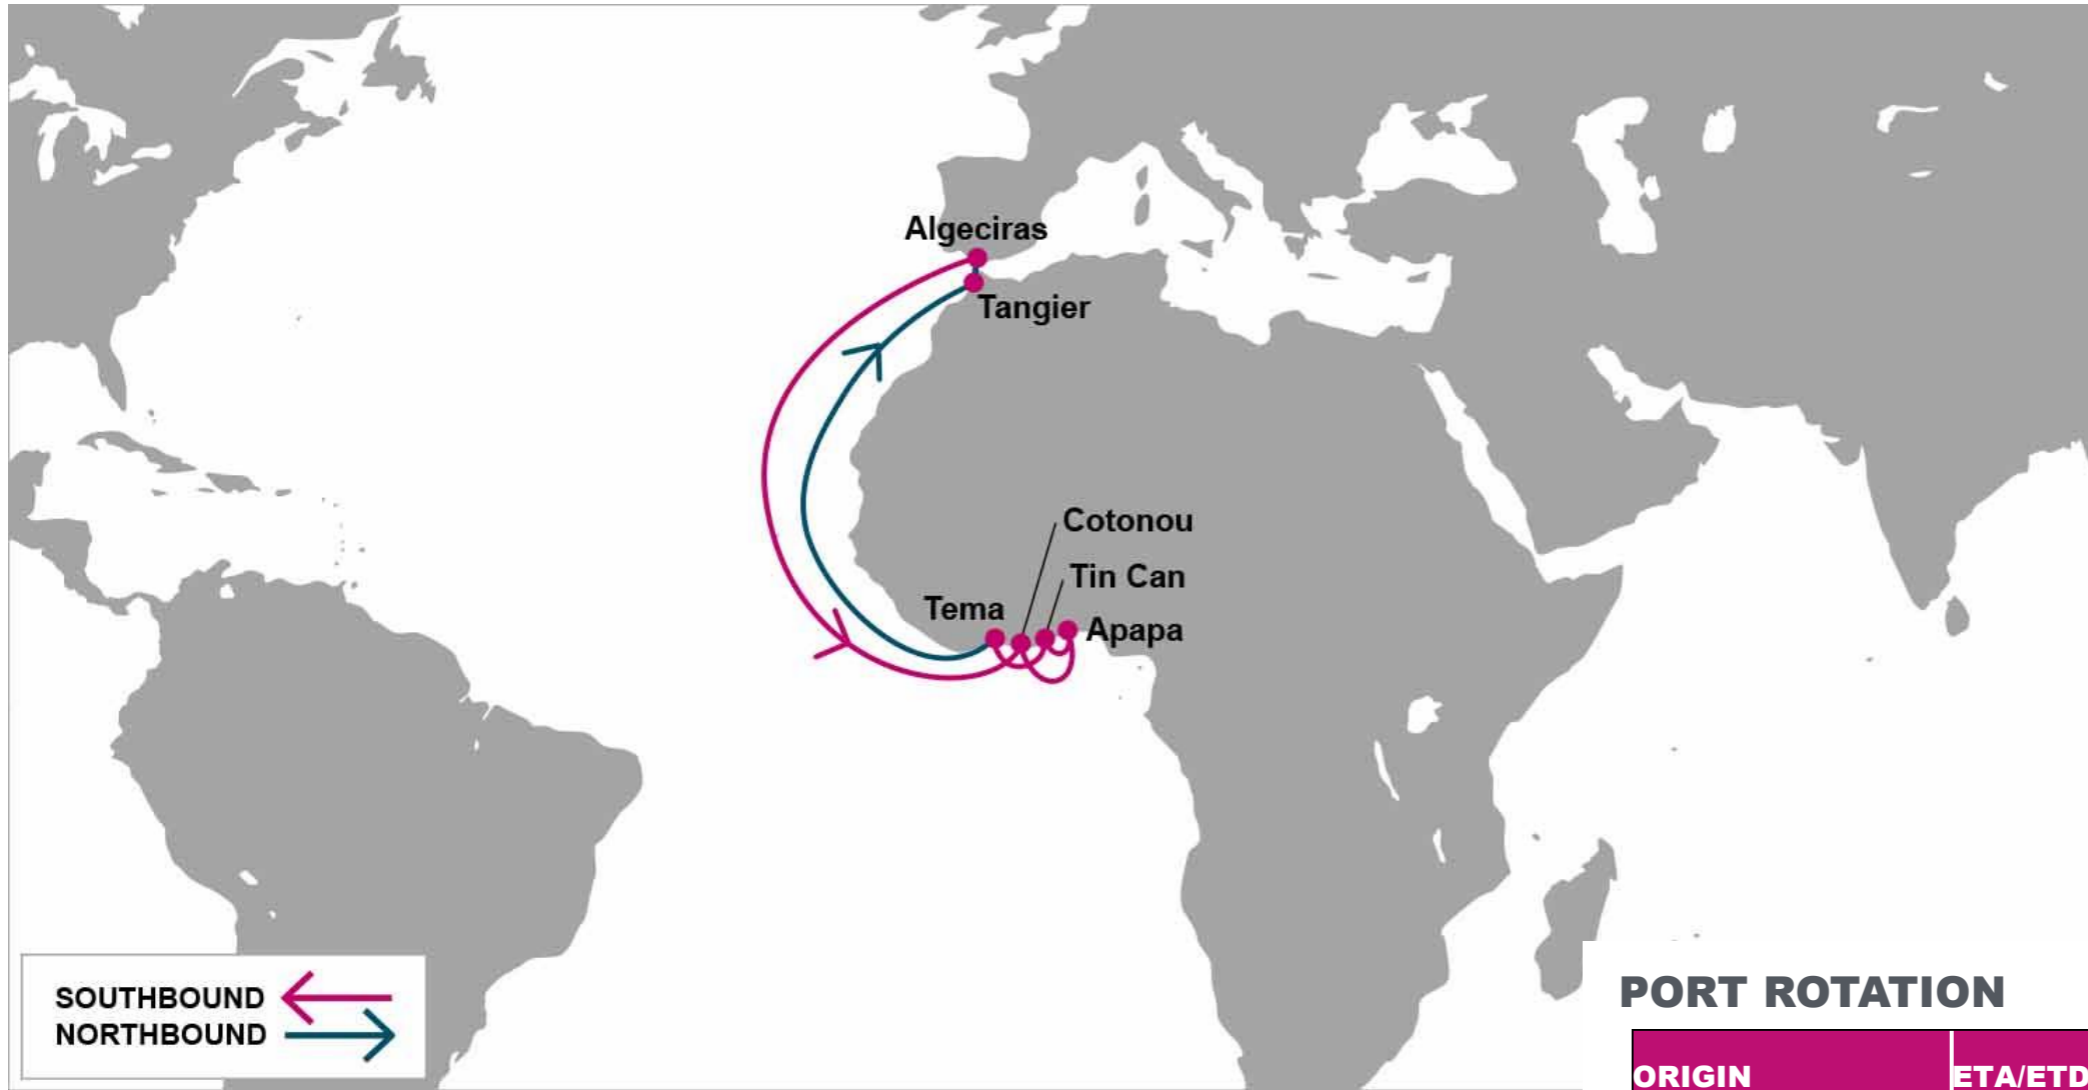

For more information, please click [here](#)

PORT ROTATION

(Terminals are subject to change)

S/B	COO	APP	TIP	TEM	N/B	APP	TIP	TEM	TNG	ALG
TNG	9	11	13	16	COO	1	3	6	16	17
ALG	8	10	12	15	APP			3	13	14
					TIP			1	11	12
					TEM				9	10

ORIGIN	ETA/ETD	TERMINAL
Tangier	THU/SAT	Eurogate Terminal Tangier
Algerias	SAT/SUN	Total Terminal International Algerias SA
Cotonou	MON/TUE	Benin Terminal Cotonou
Apapa	WED/FRI	Apm Terminals, Apapa
Tin Can	FRI/SUN	Tincan Island Container Terminal Ltd.
Tema	MON/TUE	Meridian Port Services Ltd (MPS)
Tangier	THU/SAT	Eurogate Terminal Tangier
Turnaround days:		28

KEY TRANSIT TABLE - UNLOCODE PORT NAME & COUNTRY NAME

ALG: Algerias, Spain | **TNG:** Tangier, Morocco | **COO:** Cotonou, Benin | **APP:** Apapa, Nigeria | **TIP:** Tin Can, Nigeria | **TEM:** Tema, Ghana

Note: Transit times and port rotation are as of now and subject to change