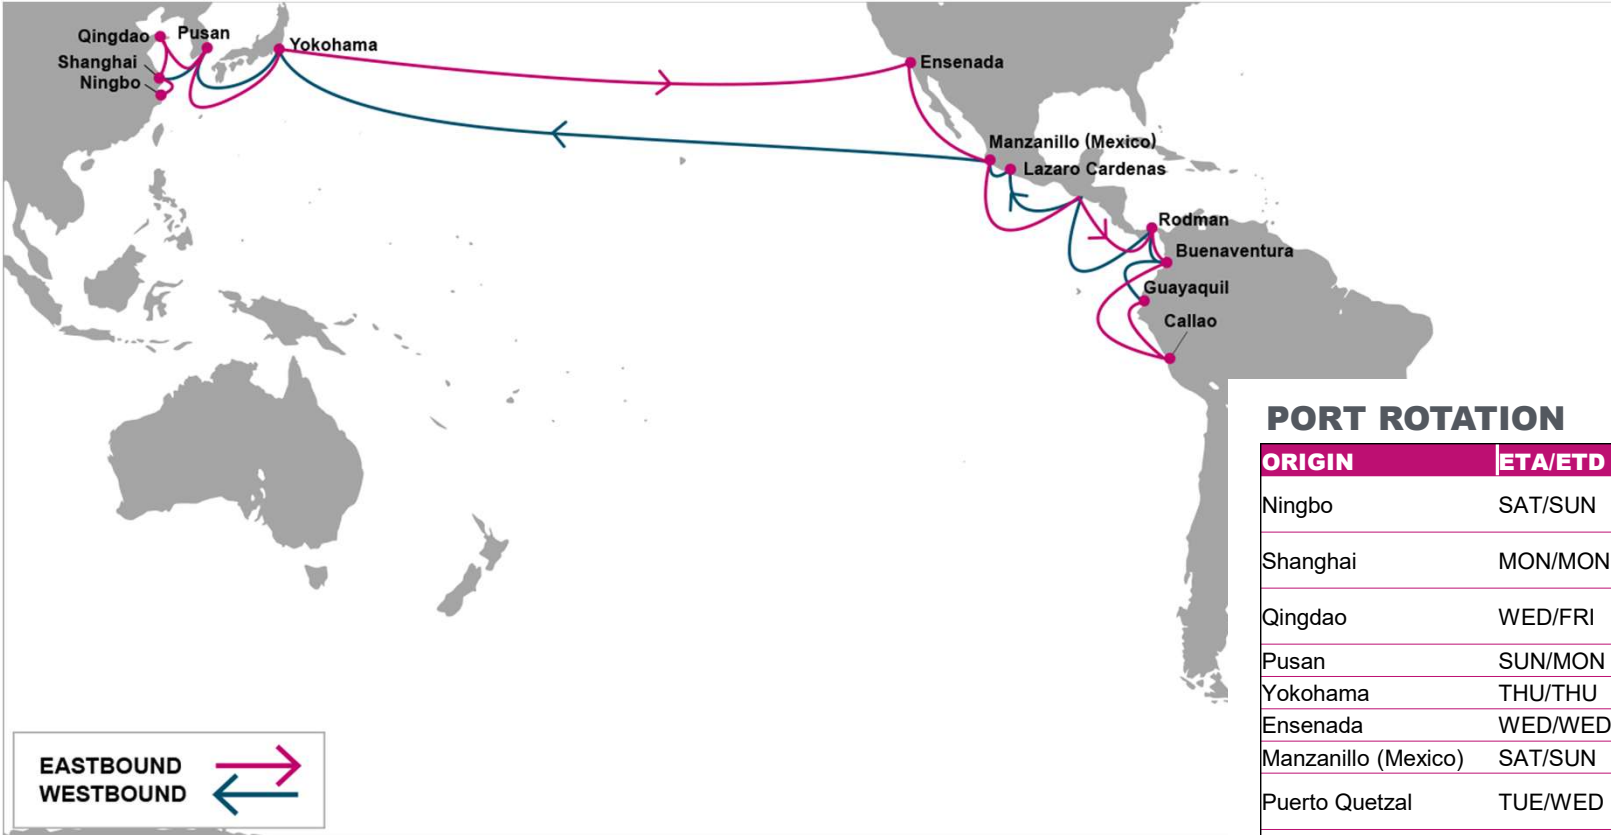

For more information, please click [here](#)

PORT ROTATION

(Terminals are subject to change)

ORIGIN	ETA/ETD	TERMINAL
Ningbo	SAT/SUN	Ningbo Meishan Island Int'l Container Terminal
Shanghai	MON/MON	Shanghai Shendong International Con (Dxys)
Qingdao	WED/FRI	Qingdao Qianwan United Container Terminal Co., Ltd (QQCTU)
Pusan	SUN/MON	Pusan New Port Company
Yokohama	THU/THU	Minami Honmoku MC-3
Ensenada	WED/WED	Ensenada Internatioal Terminal (EIT)
Manzanillo (Mexico)	SAT/SUN	SSA Mexico S.A. De C.V
Puerto Quetzal	TUE/WED	Terminal De Contenedores Quetzal (TCQ)
Rodman	FRI/SAT	PSA Panama International Terminal
Buenaventura	SUN/SUN	Sociedad Portuaria Regional De Buenaventura S.A. (SPRB)
Callao	WED/THU	DPW Callao
Guayaquil	SAT/TUE	Terminal Portuario De Guayaquil (TPG)
Buenaventura	THU/FRI	Sociedad Portuaria Regional De Buenaventura S.A. (SPRB)
Rodman	SAT/SUN	PSA Panama International Terminal
Lazaro Cardenas	THU/THU	Lazaro Cardenas Terminal Portuaria (HPH)
Manzanillo (Mexico)	FRI/SAT	SSA Mexico S.A. De C.V
Ensenada	TUE/WED	Ensenada Internatioal Terminal (EIT)
Yokohama	MON/MON	Minami Honmoku MC-3
Pusan	WED/THU	Pusan New Port Company
Ningbo	SAT/SUN	Ningbo Meishan Island Int'l Container Terminal

KEY TRANSIT TABLE - UNLOCODE PORT NAME & COUNTRY NAME

NGB: Ningbo, China | SHA: Shanghai, China | TAO: Qingdao, China | PUS: Pusan, South Korea | YOK: Yokohama, Japan | ESE: Ensenada, Mexico | ZLO: Manzanillo, Mexico | LZC: Lazaro Cardenas, Mexico | PRQ: Puerto Quetzal, Guatemala | ROD: Rodman, Panama | BUN: Buenaventura, Colombia | CLL: Callao, Peru | GYE: Guayaquil, Ecuador

NOTE: Transit times and port rotation are as of now and subject to change