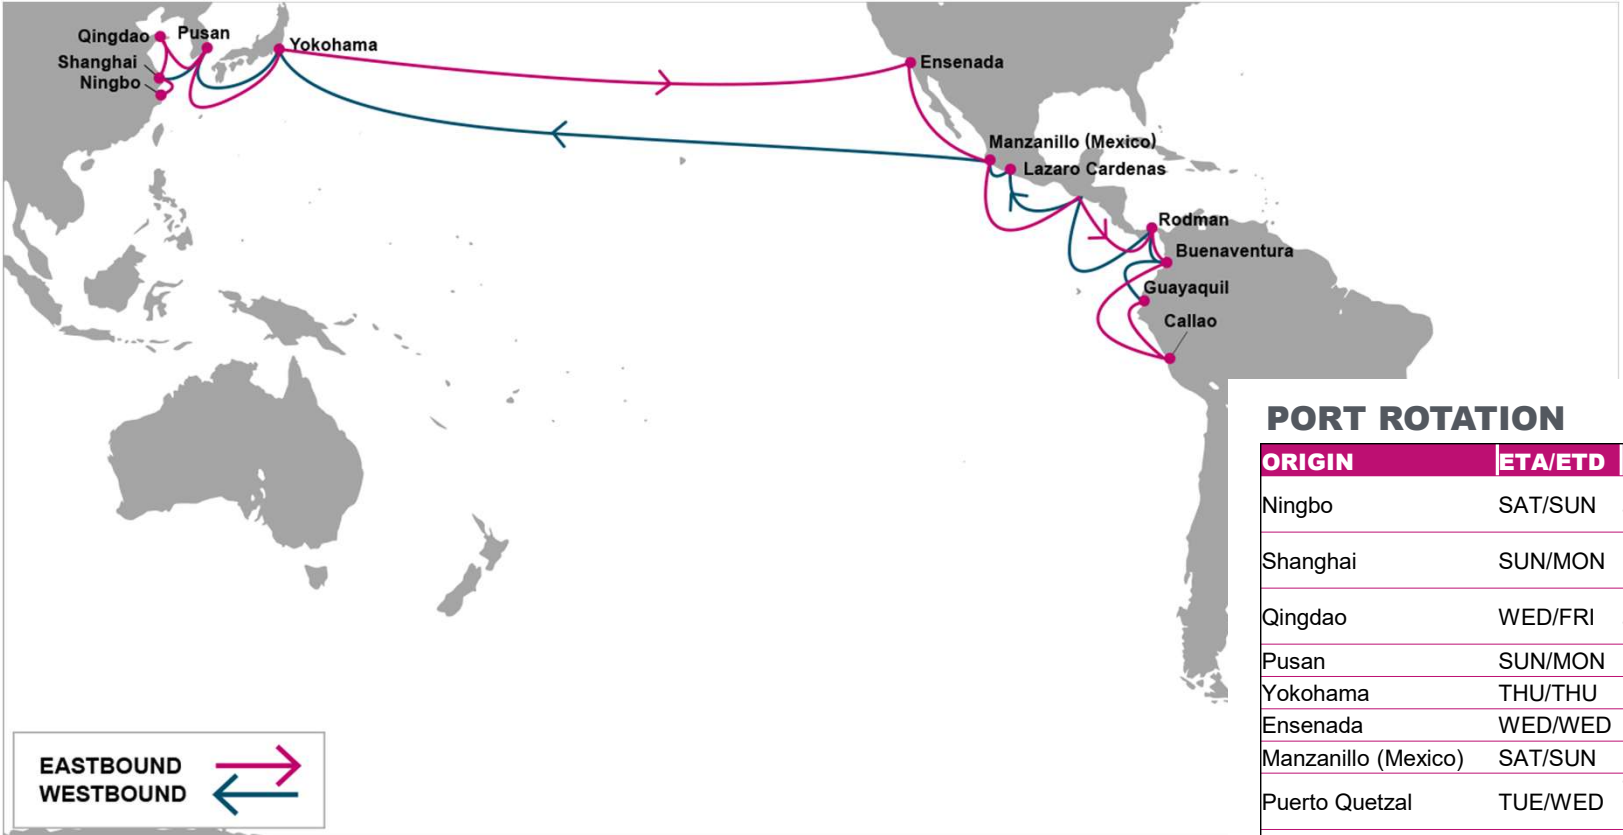

For more information, please click [here](#)

PORT ROTATION

(Terminals are subject to change)

ORIGIN	ETA/ETD	TERMINAL
Ningbo	SAT/SUN	Ningbo Meishan Island Int'l Container Terminal
Shanghai	SUN/MON	Shanghai Shendong International Con (Dxys)
Qingdao	WED/FRI	Qingdao Qianwan United Container Terminal Co., Ltd (QQCTU)
Pusan	SUN/MON	Pusan New Port Company
Yokohama	THU/THU	Minami Honmoku MC-3
Ensenada	WED/WED	Ensenada Internatioal Terminal (EIT)
Manzanillo (Mexico)	SAT/SUN	SSA Mexico S.A. De C.V
Puerto Quetzal	TUE/WED	Terminal De Contenedores Quetzal (TCQ)
Rodman	FRI/SAT	PSA Panama International Terminal
Buenaventura	SUN/SUN	Sociedad Portuaria Regional De Buenaventura S.A. (SPRB)
Callao	WED/THU	DPW Callao
Guayaquil	SAT/TUE	Terminal Portuario De Guayaquil (TPG)
Buenaventura	THU/FRI	Sociedad Portuaria Regional De Buenaventura S.A. (SPRB)
Rodman	SAT/SUN	PSA Panama International Terminal
Lazaro Cardenas	THU/THU	Lazaro Cardenas Terminal Portuaria (HPH)
Manzanillo (Mexico)	FRI/SAT	SSA Mexico S.A. De C.V
Ensenada	TUE/WED	Ensenada Internatioal Terminal (EIT)
Yokohama	MON/MON	Minami Honmoku MC-3
Pusan	WED/THU	Pusan New Port Company
Ningbo	SAT/SUN	Ningbo Meishan Island Int'l Container Terminal

KEY TRANSIT TABLE - UNLOCODE PORT NAME & COUNTRY NAME

NGB: Ningbo, China | SHA: Shanghai, China | TAO: Qingdao, China | PUS: Pusan, South Korea | YOK: Yokohama, Japan | ESE: Ensenada, Mexico | ZLO: Manzanillo, Mexico | LZC: Lazaro Cardenas, Mexico | PRQ: Puerto Quetzal, Guatemala | ROD: Rodman, Panama | BUN: Buenaventura, Colombia | CLL: Callao, Peru | GYE: Guayaquil, Ecuador

NOTE: Transit times and port rotation are as of now and subject to change