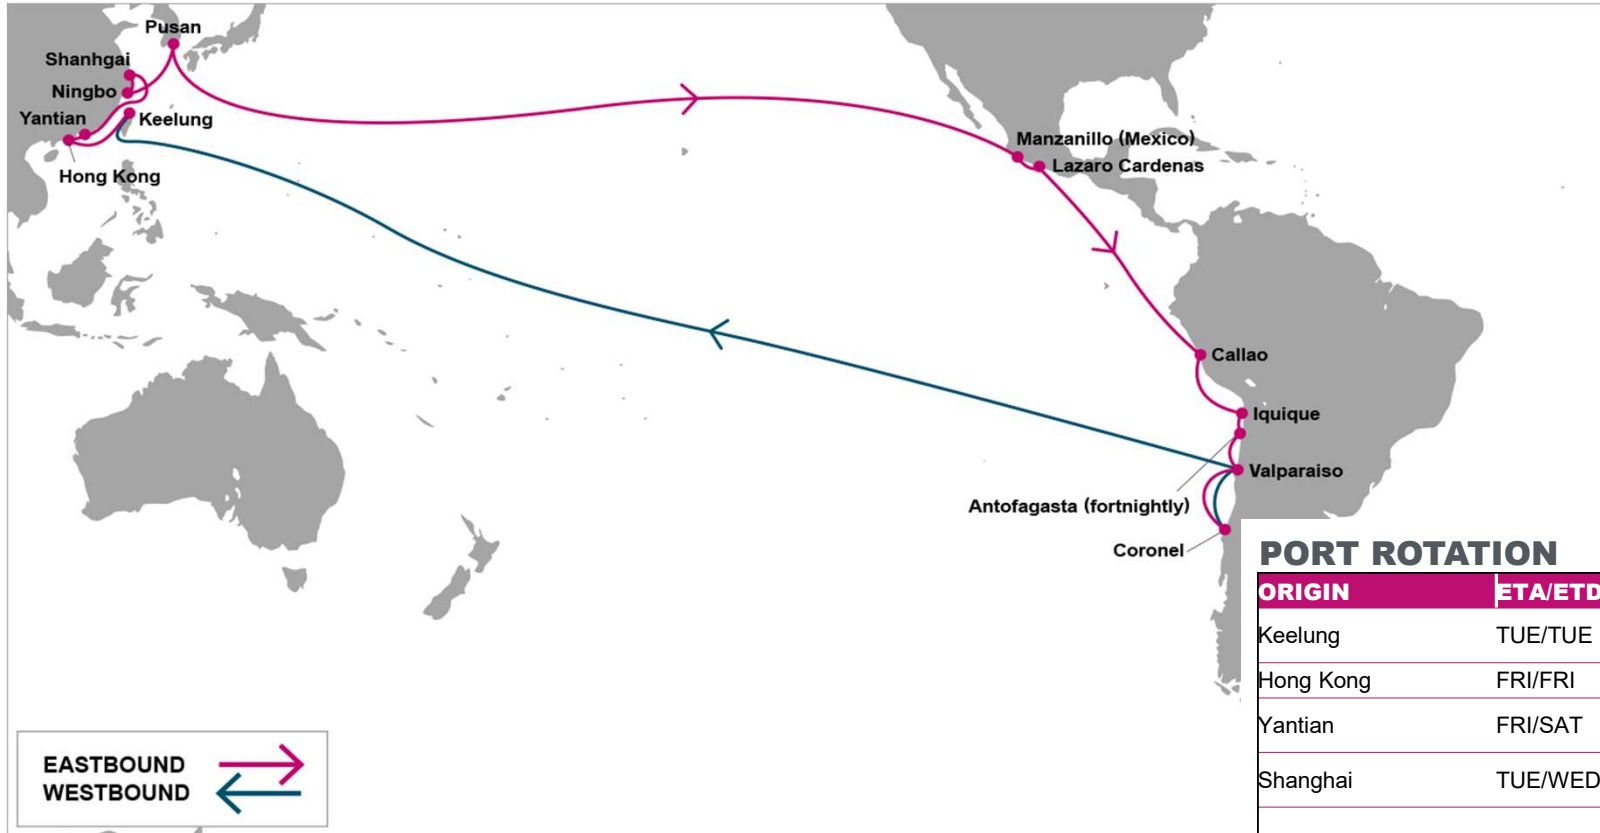

For more information, please click [here](#)

PORT ROTATION

(Terminals are subject to change)

ORIGIN	ETA/ETD	TERMINAL
Keelung	TUE/TUE	China Container Terminal Corp. (CCTC)
Hong Kong	FRI/FRI	Modern Terminal Limited
Yantian	FRI/SAT	Yantian International Container Terminal
Shanghai	TUE/WED	Shanghai Shendong International Con (Dxys)
Ningbo	WED/THU	Ningbo Mei Shan International Container Terminals Ltd. Co. (MSICT)
Pusan	SAT/SUN	Pusan New Port Company
Manzanillo (Mexico)	MON/TUE	SSA Mexico S.A
Lazaro Cardenas	WED/THU	Lazaro Cardenas Terminal Portuaria (HPH)
Callao	THU/FRI	DPW Callao
Iquique	SUN/MON	Iquique Terminal Internacional (ITI)
Antofagasta (fortnightly)	TUE/THU	Antofagasta Terminal Internacional (ATI)
Valparaiso	FRI/SAT	Terminal Pacifico Sur Valparaiso (TPS)
Coronel	SUN/MON	Puerto De Coronel S.A (CPC)
Valparaiso	TUE/WED	Terminal Pacifico Sur Valparaiso (TPS)
Keelung	TUE/TUE	China Container Terminal Corp. (CCTC)

Turnaround days: 77

E/B	ZLO	LZC	CLL	IQQ	ANF	VAP	CNL	W/B	KEL	HKG	YTN	SHA	NGB	PUS
KEL	27	29	37	40	42	45	47	ZLO	49	52	52	56	57	60
HKG	24	26	34	37	39	42	44	LZC	47	50	50	54	55	58
YTN	23	25	33	36	38	41	43	CLL	39	42	42	46	47	50
SHA	19	21	29	32	34	37	39	IQQ	36	39	39	43	44	47
NGB	18	20	28	31	33	36	38	ANF	33	36	36	40	41	44
PUS	15	17	25	28	30	33	35	CNL	29	32	32	36	37	40
								VAP	27	30	30	34	35	38

KEY TRANSIT TABLE - UNLOCODE PORT NAME & COUNTRY NAME

HKG: Hong Kong, China | YTN: Yantian, China | KEL: Keelung, Taiwan | NGB: Ningbo, China | SHA: Shanghai, China | PUS: Pusan, South Korea | ZLO: Manzanillo, Mexico | LZC: Lazaro Cardenas | CLL: Callao, Peru | IQQ: Iquique, Chile | ANF: Antofagasta, Chile | CNL: Coronel | VAP: Valparaiso, Chile

NOTE: Transit times and port rotation are as of now and subject to change