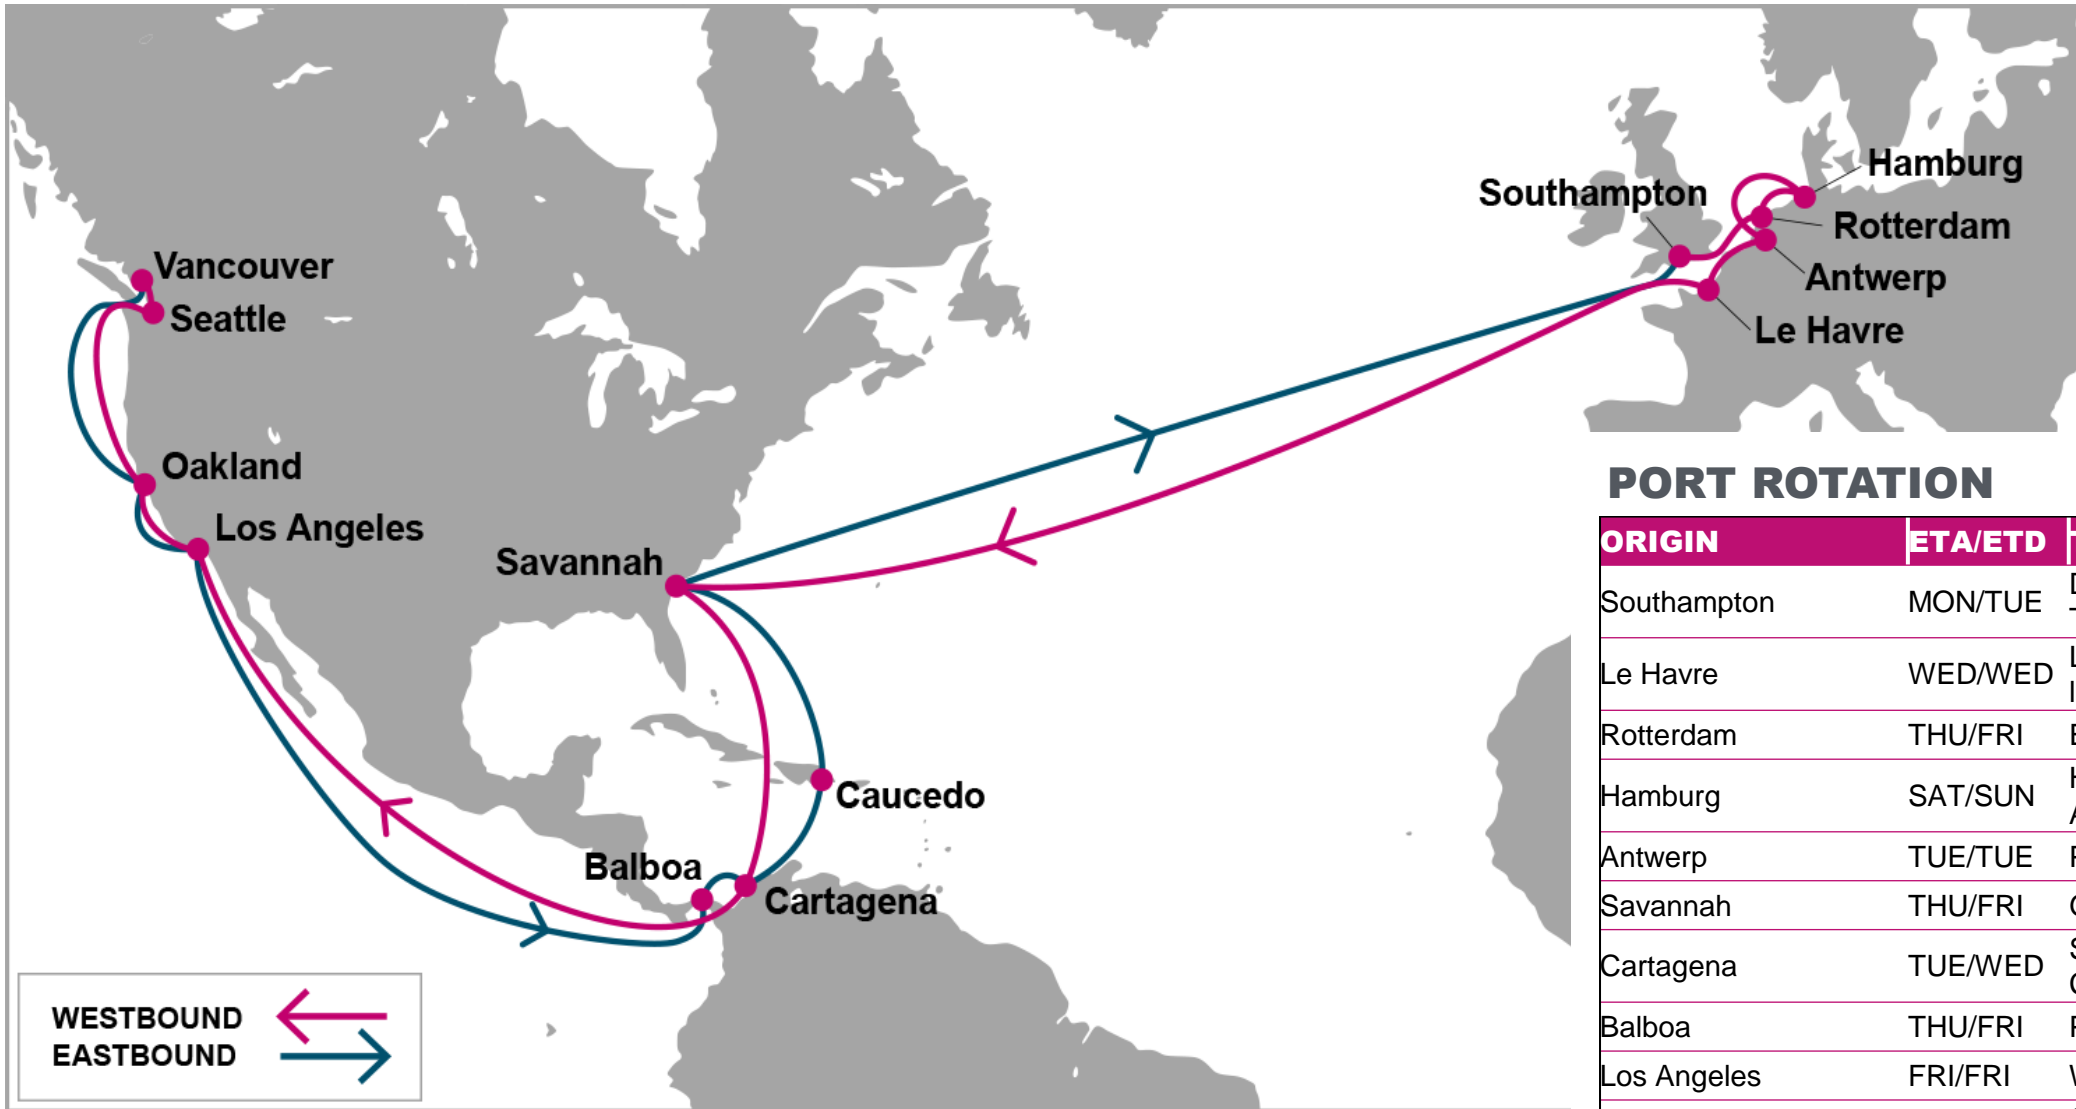

For more information, please click [here](#)

PORT ROTATION

(Terminals are subject to change)

ORIGIN	ETA/ETD	TERMINAL
Southampton	MON/TUE	DP World Southampton Container Terminal
Le Havre	WED/WED	Le Havre North Terminals-Quais de l'Atlantique
Rotterdam	THU/FRI	ECT Delta Terminals
Hamburg	SAT/SUN	HHLA Container Terminal Altenwerder
Antwerp	TUE/TUE	PSA Antwerp
Savannah	THU/FRI	Garden City Terminal
Cartagena	TUE/WED	SPRC Sociedade Portuaria de Cartagena
Balboa	THU/FRI	Panama Ports Company
Los Angeles	FRI/FRI	West Basin Container Terminal
Oakland	SUN/MON	Oakland International container Terminal
Seattle	THU/FRI	T18 -SSA MARINE TERMINAL
Vancouver	SAT/SAT	Fraser Surrey Docks (FSD)
Oakland	TUE/TUE	Oakland International container Terminal
Long Beach	WED/THU	International Transportation Services
Balboa	SAT/SAT	Panama Ports Company
Cartagena	TUE/TUE	SPRC Sociedade Portuaria de Cartagena
Caucedo	THU/FRI	DPW Caucedo Terminal
Savannah	TUE/WED	Garden City Terminal
Southampton	MON/TUE	DP World Southampton Container Terminal

KEY TRANSIT TABLE - UNLOCODE PORT NAME & COUNTRY NAME

SOU: Southampton, UK | **RTM:** Rotterdam, Netherland | **HAM:** Hamburg, Germany | **ANR:** Antwerp, Belgium | **LEH:** Le Havre, France | **SEA:** Seattle, USA | **VAN:** Vancouver, Canada | **OAK:** Oakland, USA | **LAX:** Los Angeles, USA | **LGB:** Long Beach, USA | **BLB:** Balboa, Panama | **CTG:** Cartagena, Colombia | **CAU:** Caucedo, Dominican Republic | **SAV:** Savannah, USA

NOTE: Transit times and port rotation are as of now and subject to change