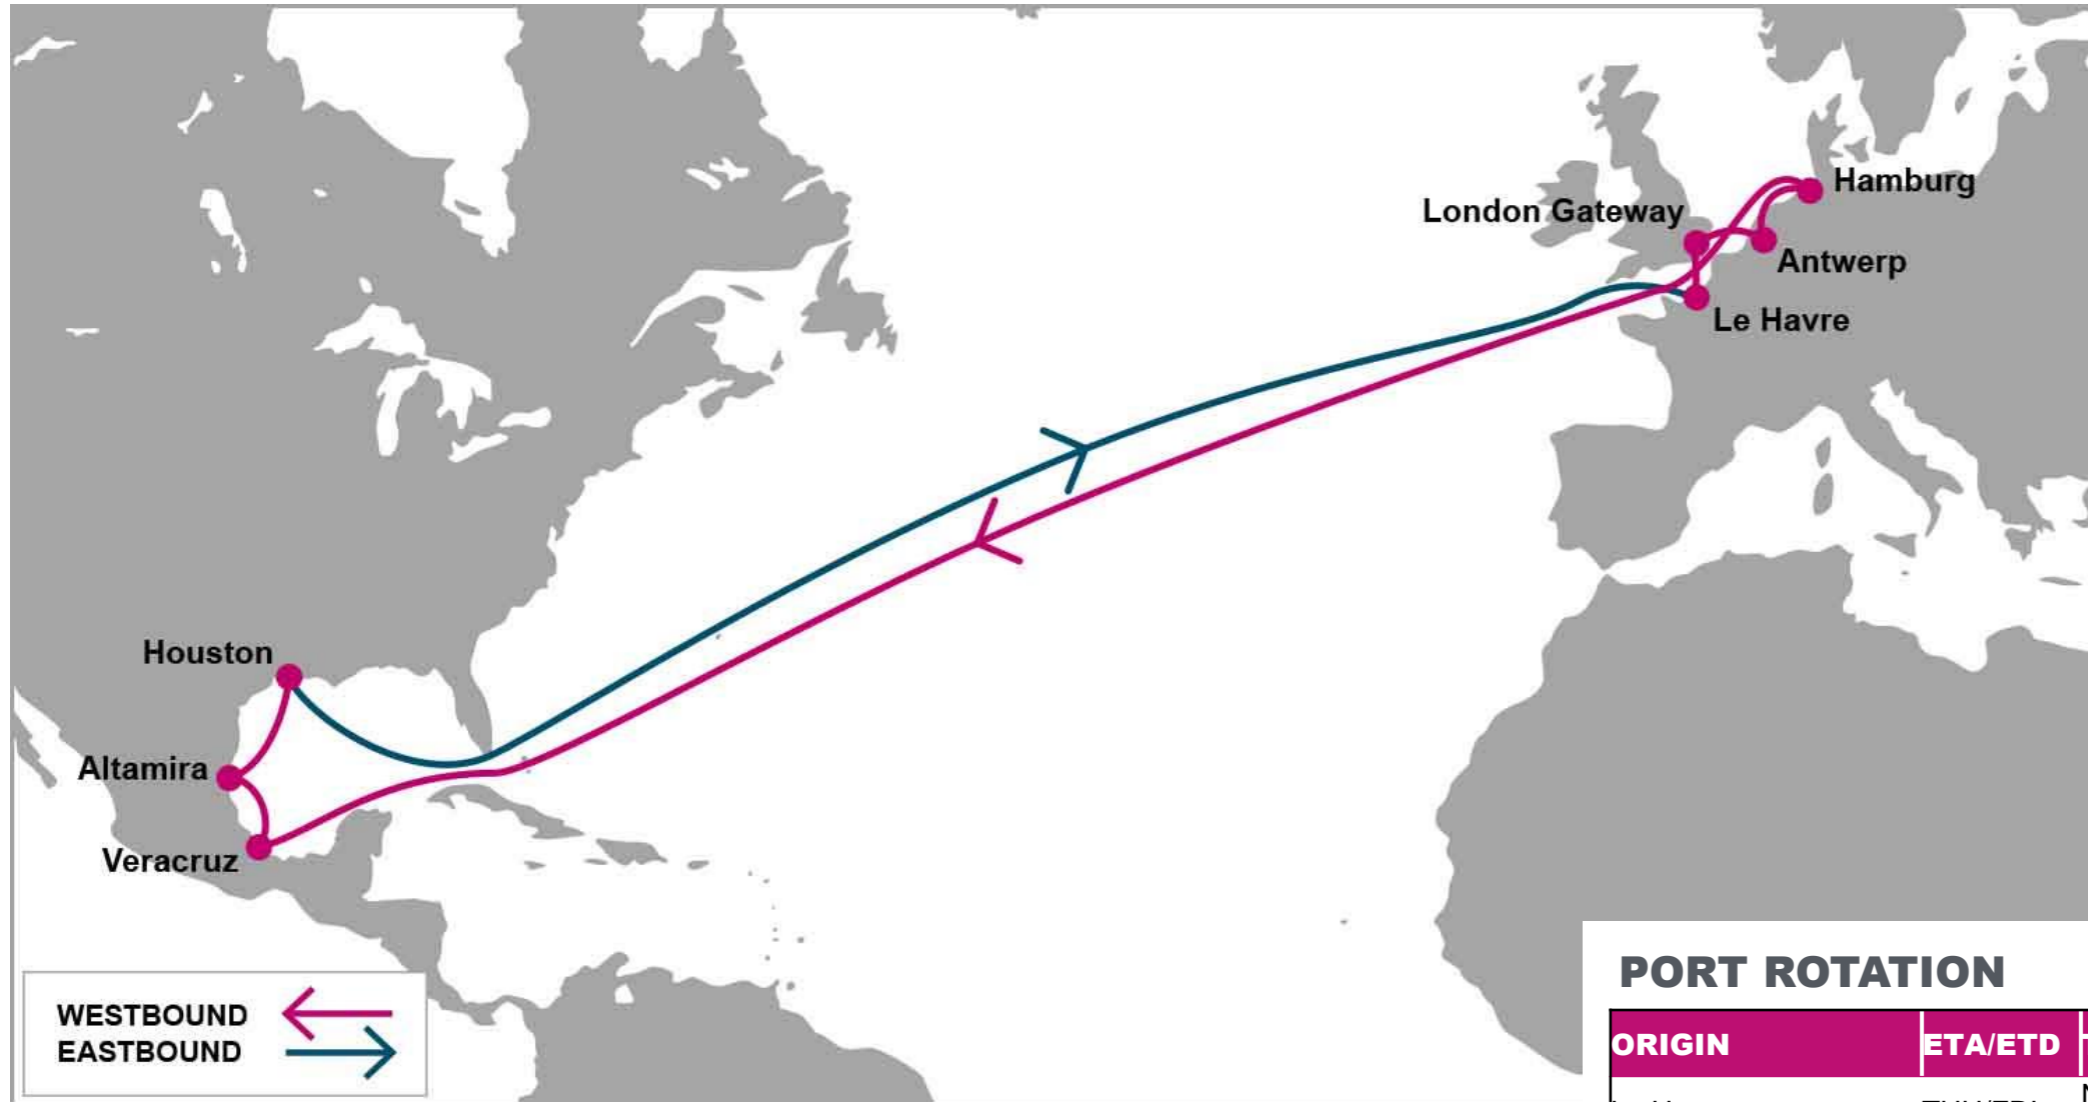

For more information, please click [here](#)

WESTBOUND ←
EASTBOUND →

W/B	VER	ATM	HOU	E/B	LEH	LGP	ANR	HAM
LEH	20	22	26	VER	20	22	24	27
LGP	19	21	25	ATM	18	20	22	25
ANR	16	18	22	HOU	13	15	17	20
HAM	13	15	19					

PORT ROTATION

(Terminals are subject to change)

ORIGIN	ETA/ETD	TERMINAL
Le Havre	THU/FRI	North Terminals - Quais de l'Atlantique (CNMP)
London Gateway	SAT/SAT	DP World London Gateway Port
Antwerp	MON/TUE	PSA Europe Terminal
Hamburg	THU/FRI	Container Terminal Altenwerder (CTA)
Veracruz	THU/FRI	Internaconal de Contenedores Asociados de Veracruz
Altamira	SAT/SUN	Infraestructura Portuaria Mexicana (IPM)
Houston	WED/FRI	Barbours Cut Terminal (BCT)
Le Havre	THU/FRI	North Terminals - Quais de l'Atlantique (CNMP)
Turnaround days:		42

KEY TRANSIT TABLE - UNLOCODE PORT NAME & COUNTRY NAME

LGP: London Gateway, UK | ANR: Antwerp, Belgium | HAM: Hamburg, Germany | TUX: Tuxpan, Mexico | VER: Veracruz, Mexico | ATM: Altamira, Mexico | HOU: Houston, USA | MSY: New Orleans, USA

NOTE: Transit times and port rotation are as of now and subject to change