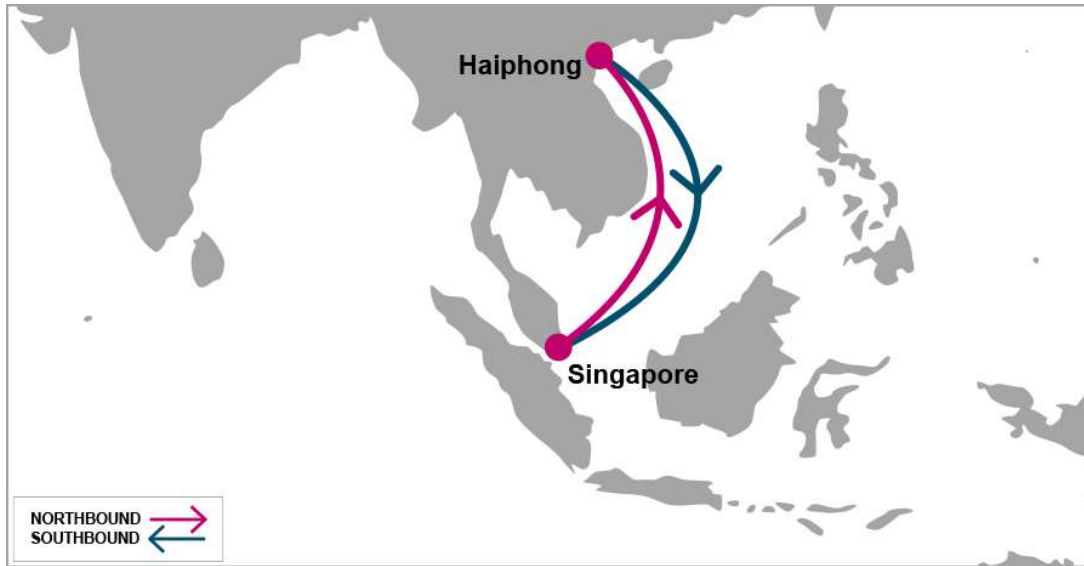

NVS: North Vietnam Shuttle Service

KEY TRANSIT TABLE

N/B	HPH	S/B	SIN
SIN	6	HPH	6

KEY TRANSIT TABLE - UNLOCODE PORT NAME & COUNTRY NAME

SIN: Singapore, Singapore | HPH: Haiphong, Vietnam

PORT ROTATION

(Terminals are subject to change)

ORIGIN	ETA/ETD	TERMINAL
Singapore	THU/FRI	PSA Singapore
Haiphong	THU/FRI	Tan Vu Terminal
Singapore	THU/FRI	PSA Singapore
Turnaround days:	14	

Weekly/Fixed Day Service

Last update : 25-Mar-2019