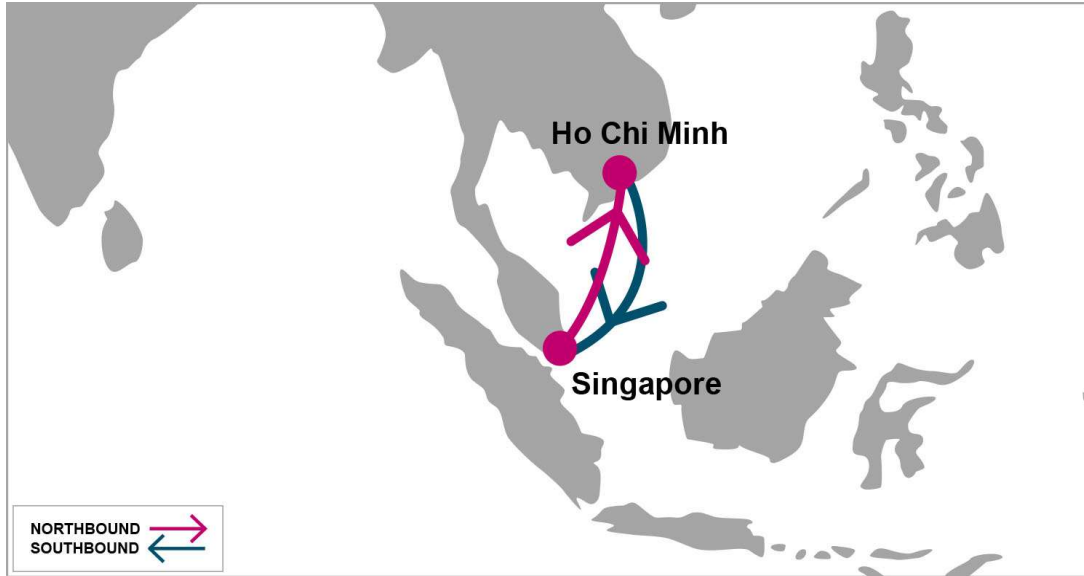

VSS: Vietnam Straits Service

KEY TRANSIT TABLE

N/B	SGN	SGN	S/B	SIN
SIN	1	1	SGN	2
			SGN	1

KEY TRANSIT TABLE - UNLOCODE PORT NAME & COUNTRY NAME

PORT ROTATION

(Terminals are subject to change)

ORIGIN	ETA/ETD	TERMINAL
Singapore	WED/THU	PSA Singapore
Ho Chi Minh	SAT/SUN	VICT
Ho Chi Minh	SUN/MON	Cat Lai Terminal
Singapore	WED/THU	PSA Singapore

Turnaround days: 7

Weekly/Fixed Day Service

Last update : 25-Mar-2019