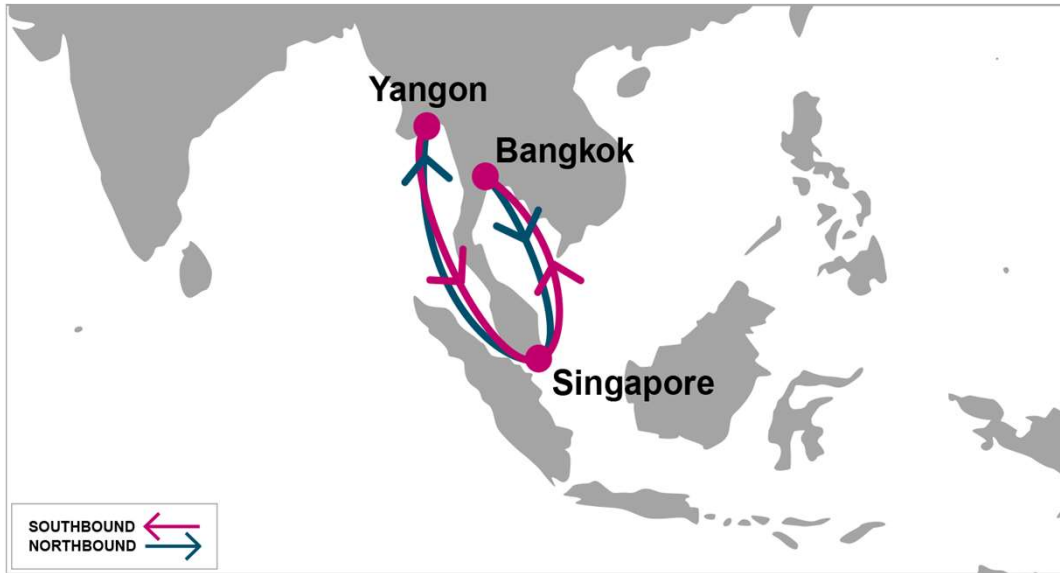

TMM: Thailand Myanmar Service

KEY TRANSIT TABLE

S/B	SIN	BKK	N/B	SIN	RGN
RGN	3	8	BKK	3	8
SIN	4		SIN	4	

KEY TRANSIT TABLE - UNLOCODE PORT NAME & COUNTRY NAME

PORT ROTATION

(Terminals are subject to change)

ORIGIN	ETA/ETD	TERMINAL
Yangon	MON/THU	MIP
Singapore	SUN/MON	PSA Singapore
Bangkok	FRI/SUN	PAT
Singapore	WED/THU	PSA Singapore
Yangon	MON/THU	MIP

Turnaround days: 21

Weekly/Fixed Day Service

Last update : 10-Apr-2019