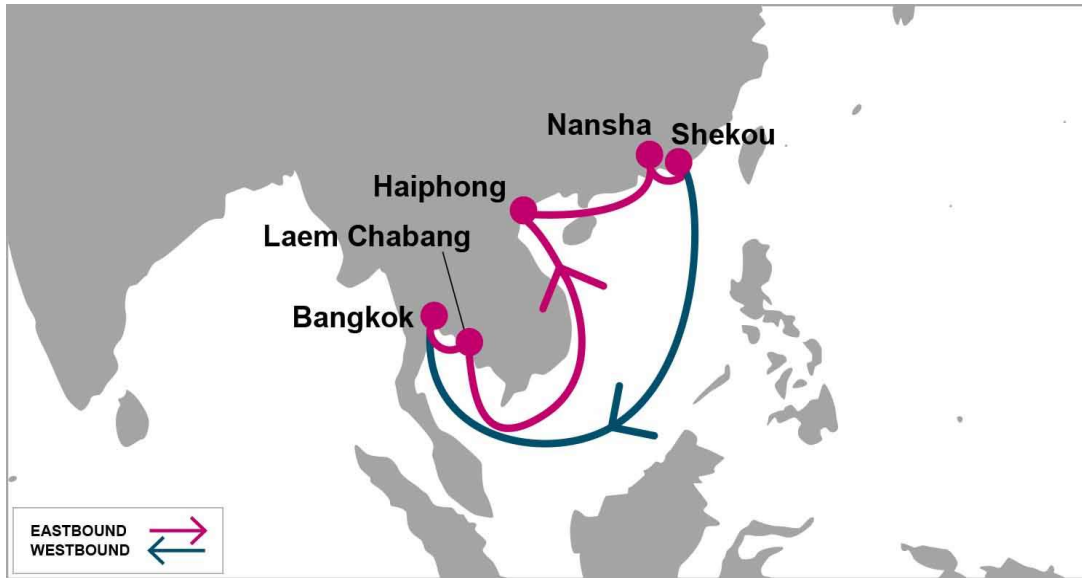

TVH: Thailand Vietnam Haiphong Service

KEY TRANSIT TABLE

E/B	HPH	NSA	SHK	W/B	SHK	BKK
BKK	4	7	8	HPH	3	8
LCH	4	7	8	NSA	1	6
			SHK		5	

KEY TRANSIT TABLE - UNLOCODE PORT NAME & COUNTRY NAME

HPH: Haiphong, Vietnam | BKK: Bangkok, Thailand | LCH: Laem Chabang, Thailand | NSA: Nansha, China | SHK: Shekou, China

PORT ROTATION

(Terminals are subject to change)

ORIGIN	ETA/ETD	TERMINAL
Bangkok	TUE/WED	Thai Sugar Container Terminal
Laem Chabang	WED/WED	TIPS
Haiphong	SUN/MON	Tan Cang 128
Nansha	WED/WED	Nansha International Container Terminal
Shekou	THU/THU	Shekou Container Terminal
Bangkok	TUE/WED	Thai Sugar Container Terminal