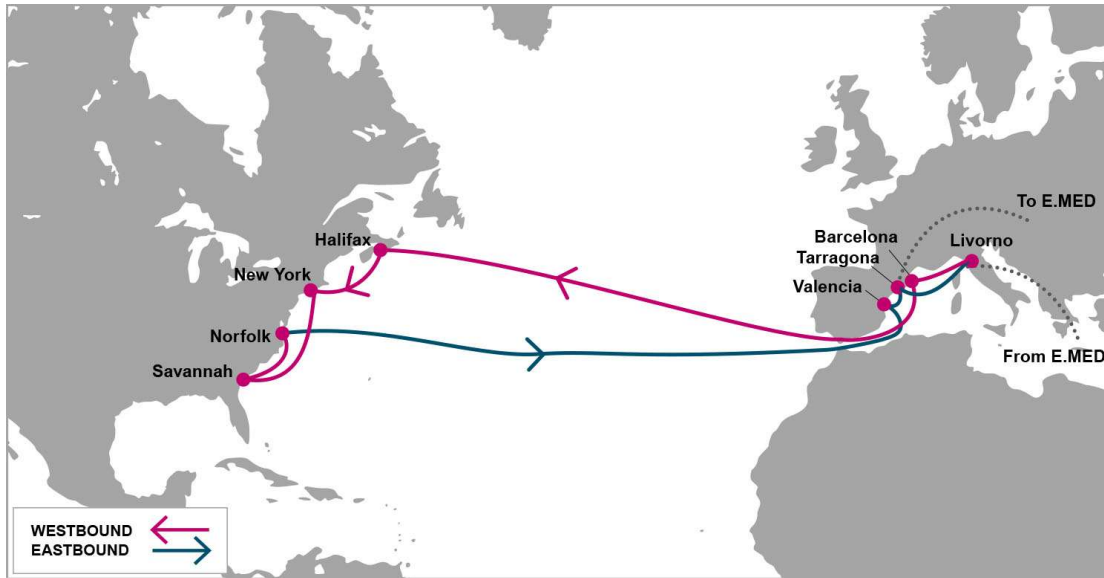

## AL7: Atlantic 7

## PORT ROTATION

(Terminals are subject to change)

ORIGIN	ETA/ETD	TERMINAL
Livorno	FRI/SAT	TDT Terminal Darsena Toscana SRL
Barcelona	MON/TUE	APM Terminals Barcelona
Halifax	FRI/FRI	Halterm - Halifax
New York	SUN/MON	Maher Terminals
Savannah	WED/THU	Garden City Terminal
Norfolk	SAT/SAT	Norfolk International Terminal (NIT)
Valencia	SAT/SUN	TCV Stevedoring Company SA
Tarragona	MON/TUE	DPW Tarragona
Livorno	FRI/SAT	TDT Terminal Darsena Toscana SRL

## KEY TRANSIT TABLE

W/B	HFX	NYC	SAV	ORF	E/B	VLC	TRG	LIV
LIV	13	15	18	21	HFX	22	24	42
BCN	10	12	15	18	NYC	19	21	39
					SAV	16	18	36
					ORF	14	16	34

Disclaimer: \* Service changes in relation to US trade lanes are still subject to final FMC review.

### KEY TRANSIT TABLE - UNLOCODE PORT NAME & COUNTRY NAME

LIV: Livorno, Italy | BCN: Barcelona, Spain | VLC: Valencia, Spain | HFX: Halifax, Canada | NYC: New York, USA | ORF: Norfolk, USA | SAV: Savannah, USA | TRG: Tarragona, Spain