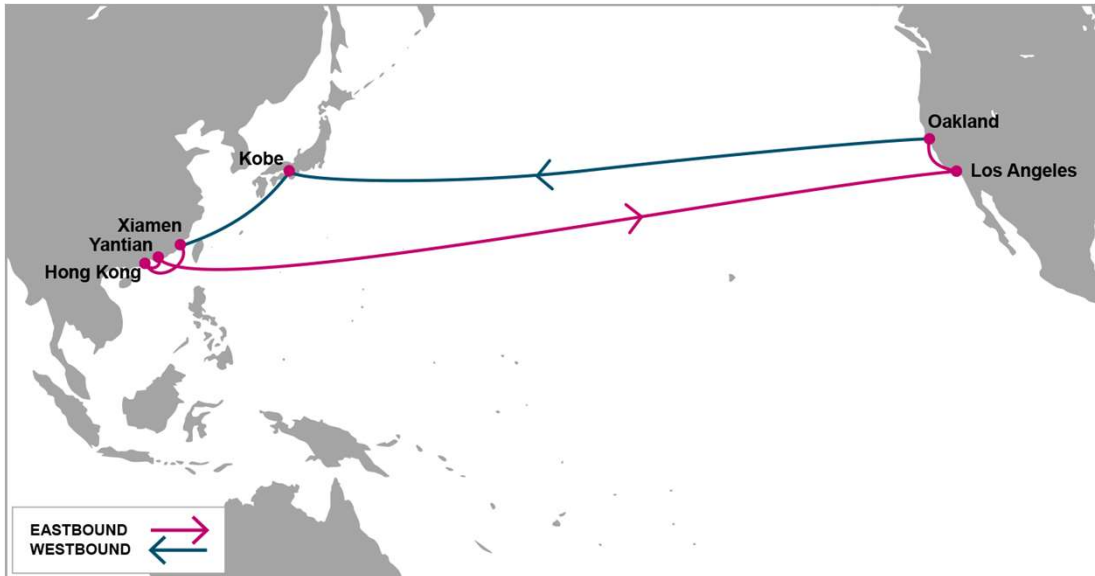

PS7: Pacific South 7

KEY TRANSIT TABLE

TPWB	UKB	XMN	HKG	YTN			
XMN	19	25	LAX	15	19	21	23
HKG	15	21	OAK	12	16	18	20
YTN	13	19					

KEY TRANSIT TABLE - UNLOCODE PORT NAME & COUNTRY NAME

XMN: Xiamen, China | HKG: Hong Kong, China | YTN: Yantian, China | UKB: Kobe, Japan | LAX: Los Angeles, USA | OAK: Oakland, USA

PORT ROTATION

(Terminals are subject to change)

ORIGIN	ETA/ETD	TERMINAL
Xiamen	SAT/SAT	Xiamen Hairun Terminal
Hong Kong	MON/WED	Hongkong International Terminal
Yantian	WED/FRI	Yantian International Container Terminal (YICT)
Los Angeles	THU/MON	Yusen Terminal International (YTI)
Oakland	WED/THU	TraPac Container Terminal
Kobe	TUE/WED	KICT Port
Xiamen	TUE/WED	Xiamen Hairun Terminal