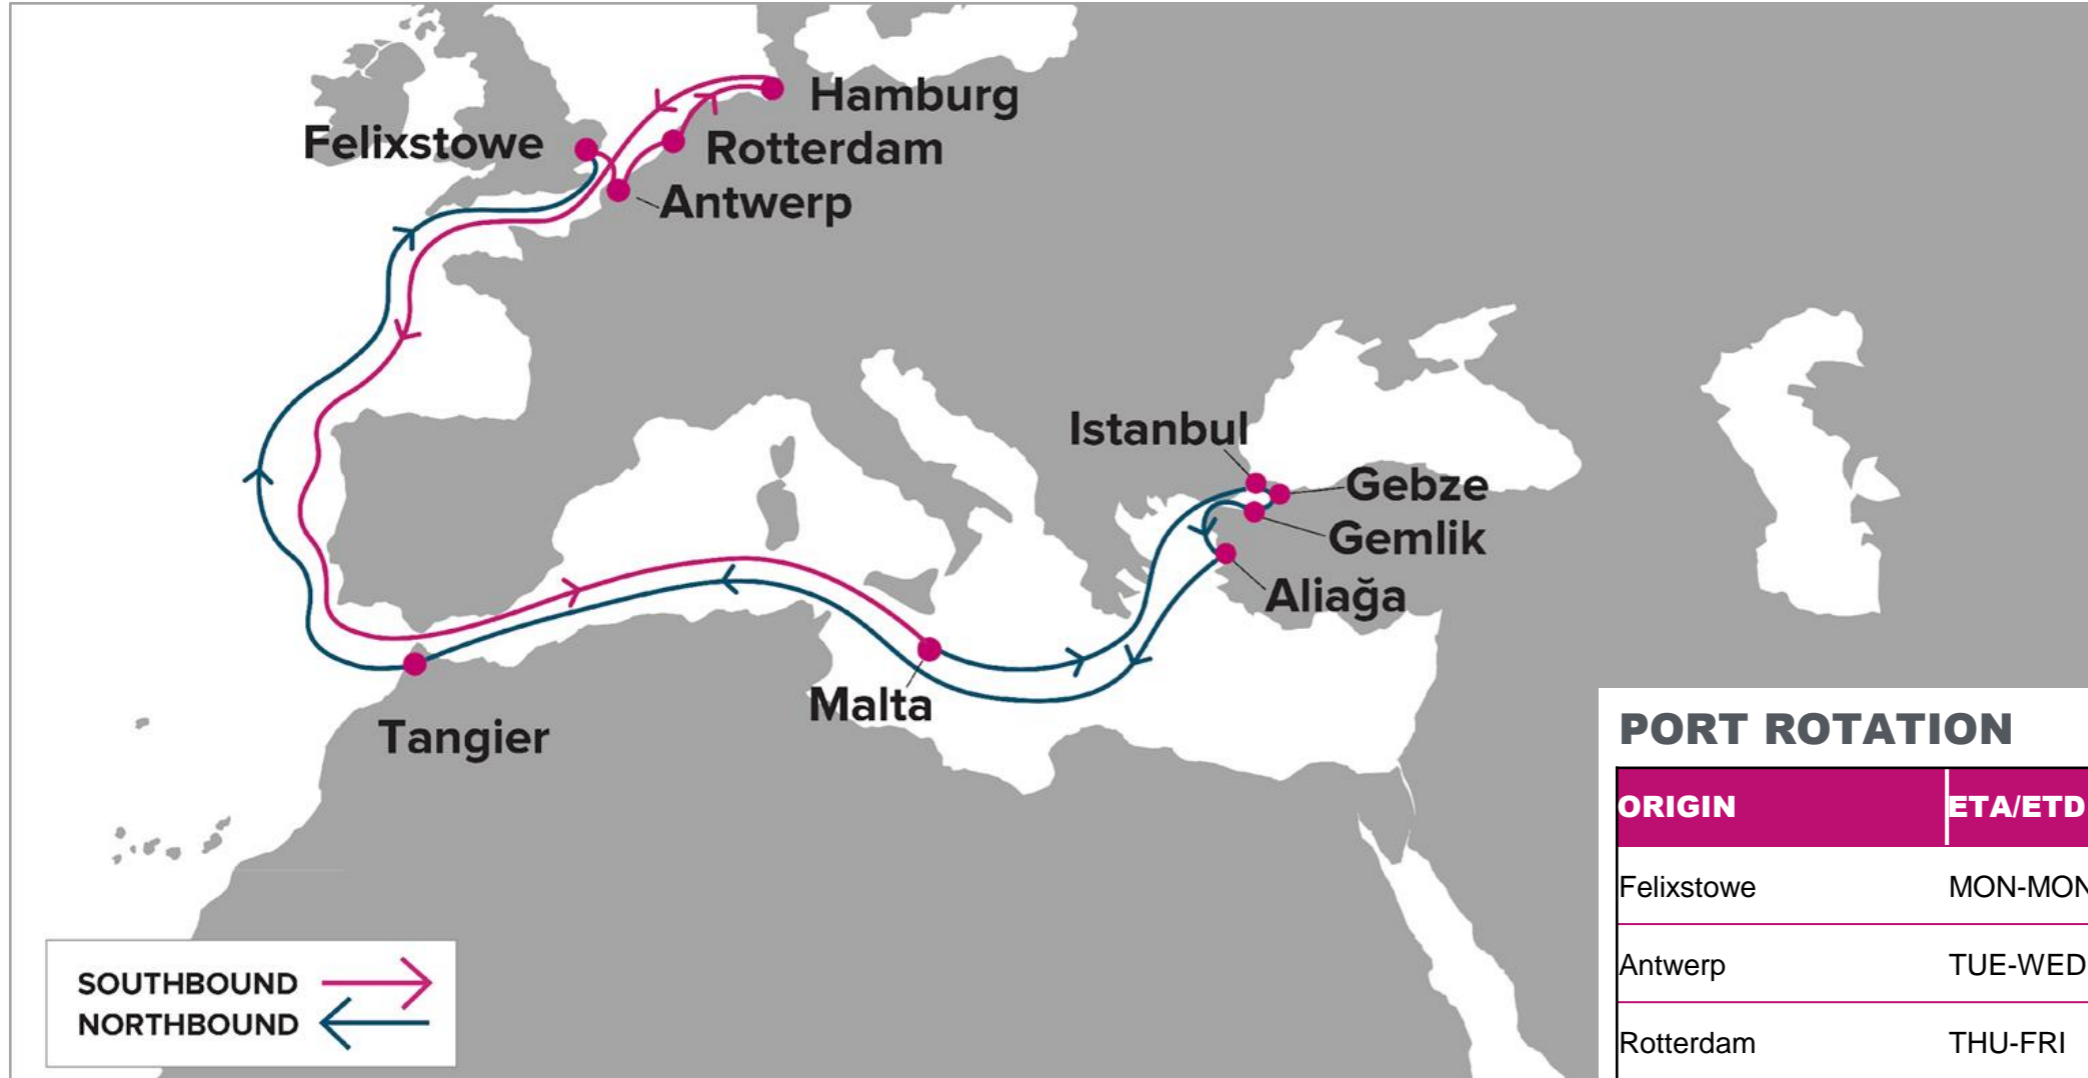

For more information, please click [here](#)

PORT ROTATION

(Terminals are subject to change)

ORIGIN	ETA/ETD	TERMINAL
Felixstowe	MON-MON	Felixstowe - Port of Felixstowe
Antwerp	TUE-WED	Antwerp Container Terminal 730
Rotterdam	THU-FRI	ECT Delta Terminal
Hamburg	SUN-MON	Hamburg Eurogate Terminal
Malta	THU-FRI	Malta Freeport Terminal
Istanbul	TUE-WED	Mardas Marmara Deniz Isletmecilgi
Gebze	THU-FRI	Yilport Gebze Terminal
Gemlik	FRI-FRI	Gemport Gemlik Liman Depolama Isletmeleri A.S
Aliaga	MON-TUE	Tcegecontainer Terminal Management INC.
Tangier	MON-MON	Eurogate Tangier S.A
Felixstowe	MON-MON	Felixstowe - Port of Felixstowe
Turnaround days:		42 DAYS

S/B	MAR	IST	GEB	GEM	ALI	TNG	N/B	FXT	ANR	RTM	HAM	MAR
FXT	17	22	24	25	28	35	IST	19	20	22	25	36
ANR	15	20	22	23	26	33	GEB	17	18	20	23	34
RTM	13	18	20	21	24	31	GEM	17	18	20	23	34
HAM	10	15	17	18	21	28	ALI	13	14	16	19	30
MAR		4	6	7	10	17	TNG	7	8	10	13	24

KEY TRANSIT TABLE - UNLOCODE PORT NAME & COUNTRY NAME

FXT: Felixstowe, UK | ANR: Antwerp, Belgium | RTM: Rotterdam, Netherland | HAM: Hamburg, Germany | MAR: Malta, Malta | IST: Istanbul, Türkiye | GEB: Gebze, Türkiye | GEM: Gemlik, Türkiye | ALI: Aliaga, Türkiye | TNG: Tangier, Morocco

NOTE: Transit times and port rotation are as of now and subject to change