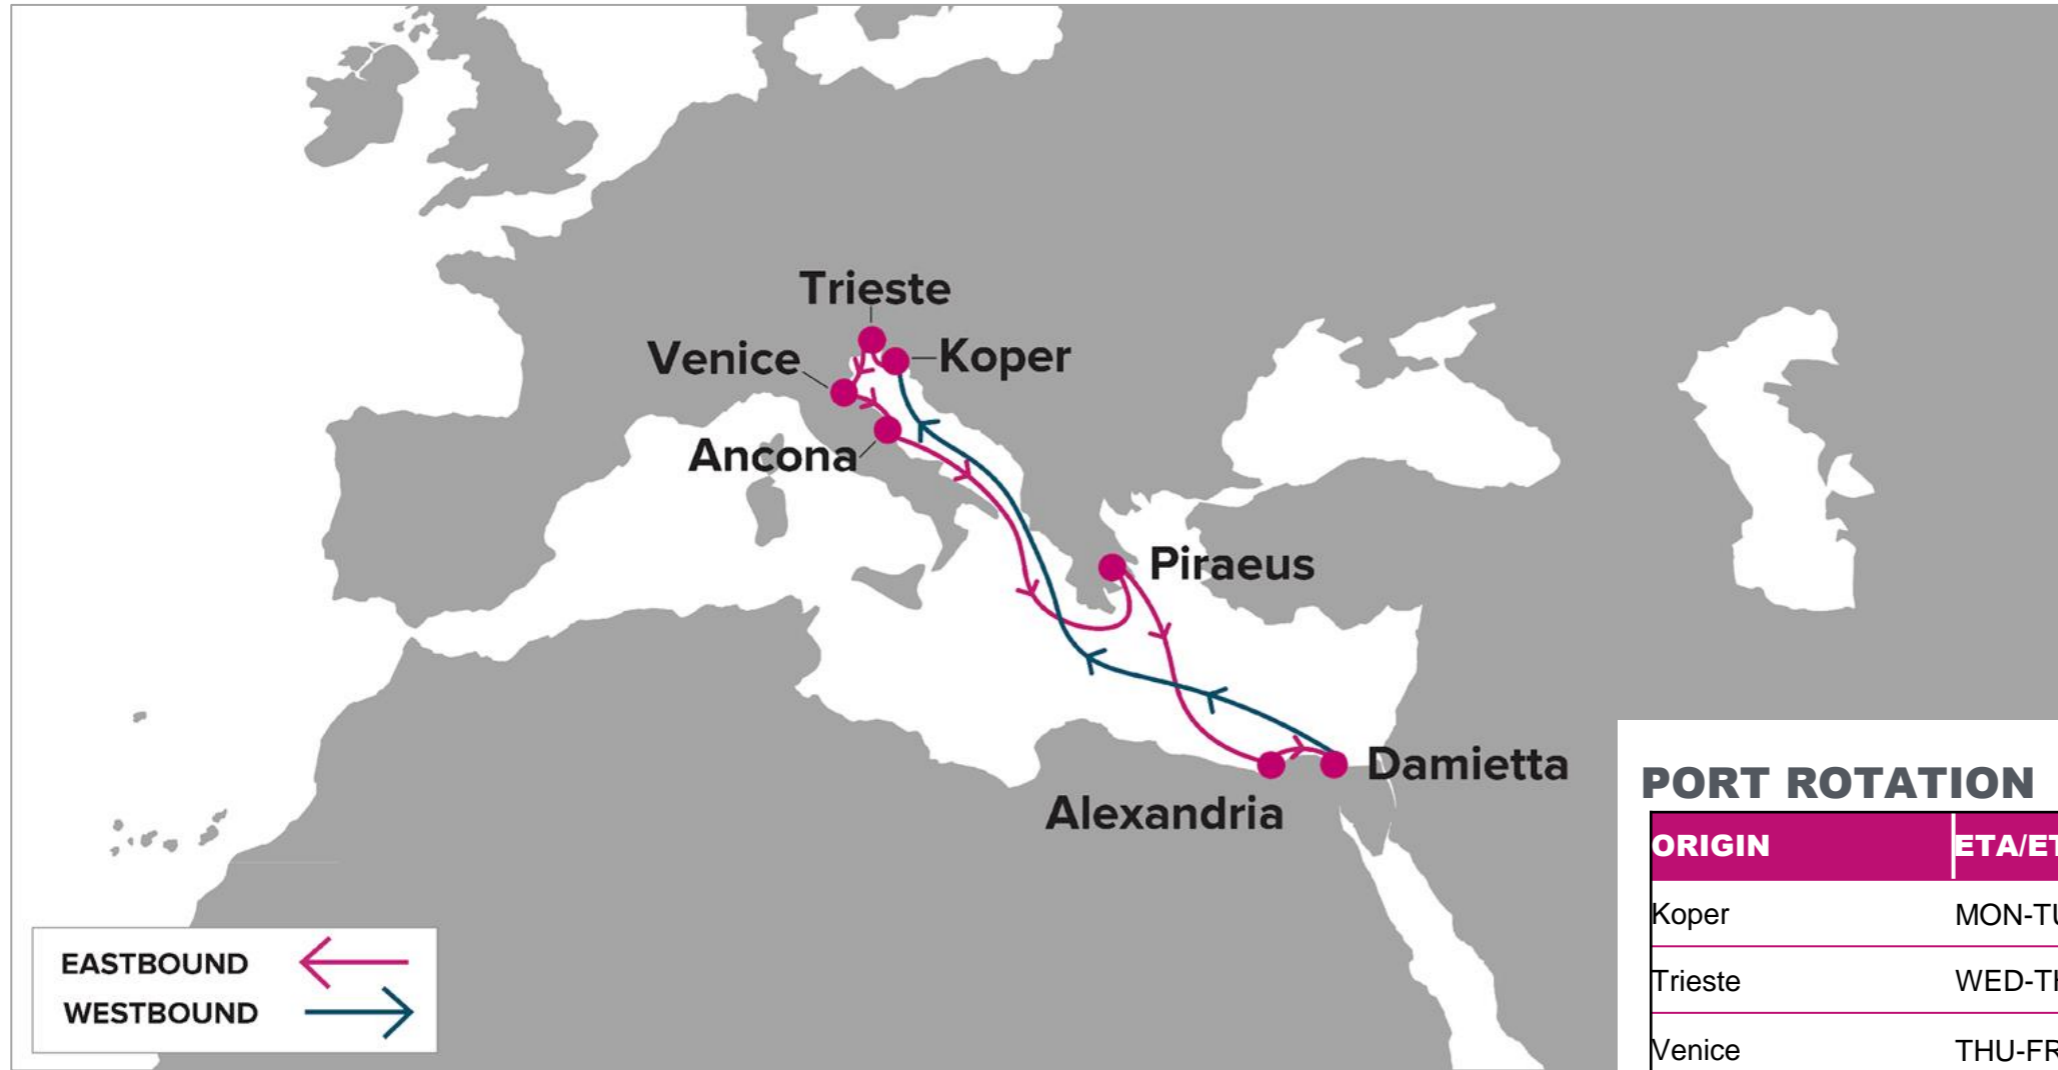

AS ONE, WE CAN.

**ONE**

OCEAN NETWORK EXPRESS

Service Maps  
**INTRA EUROPE**

---

Copyright © Ocean Network Express Pte. Ltd. All Rights Reserved

For more information, please click [here](#)

**PORT ROTATION**

(Terminals are subject to change)

ORIGIN	ETA/ETD	TERMINAL
Koper	MON-TUE	Luka Koper D.D
Trieste	WED-THU	HHLA PLT ITALY S.R.L
Venice	THU-FRI	Venezia - Venice Container TERM - Vecon
Ancona	FRI-SAT	Adriatic Container Terminal Ancona
Piraeus	TUE-TUE	Piraeus Container Terminal S.A.
Alexandria	THU-FRI	Dekheila Port (ACCHCO)
Damietta	FRI-SAT	Damietta Container Terminal
Damietta	WED-FRI	Damietta Container Terminal
Koper	MON-TUE	Luka Koper D.D
<b>Turnaround days: 21 DAYS</b>		

\* Beirut call is Bi-weekly basis.

E/B	DAM	W/B	KOP	VCE	AOI
KOP	10	DAM	3	6	7
TRS	8				
VCE	7				
AOI	6				
PIR	3				

**KEY TRANSIT TABLE** - UNLOCODE PORT NAME & COUNTRY NAME

**KOP:** Koper, Slovenia | **TRS :** Trieste, Italy | **VCE:** Venice, Italy | **AOI:** Ancona, Italy | **PIR :** Piraeus, Greece | **ALY:** Alexandria, Egypt  
**DAM:** Damietta, Egypt

KEY TRANSIT TABLE - UNLOCODE PORT NAME & COUNTRY NAME

FXT: Felixstowe, UK | HAM: Hamburg, Germany | RTM: Rotterdam, Netherland | ANR: Antwerp, Belgium | LEH: Le Havre, France | MAR: Malta, Malta | ALY: Alexandria, Egypt | PSD: Port Said, Egypt | MER: Mersin, Türkiye | ISK: Iskenderun, Türkiye | BEY: Beirut, Lebanon | TNG: Tangier, Morocco