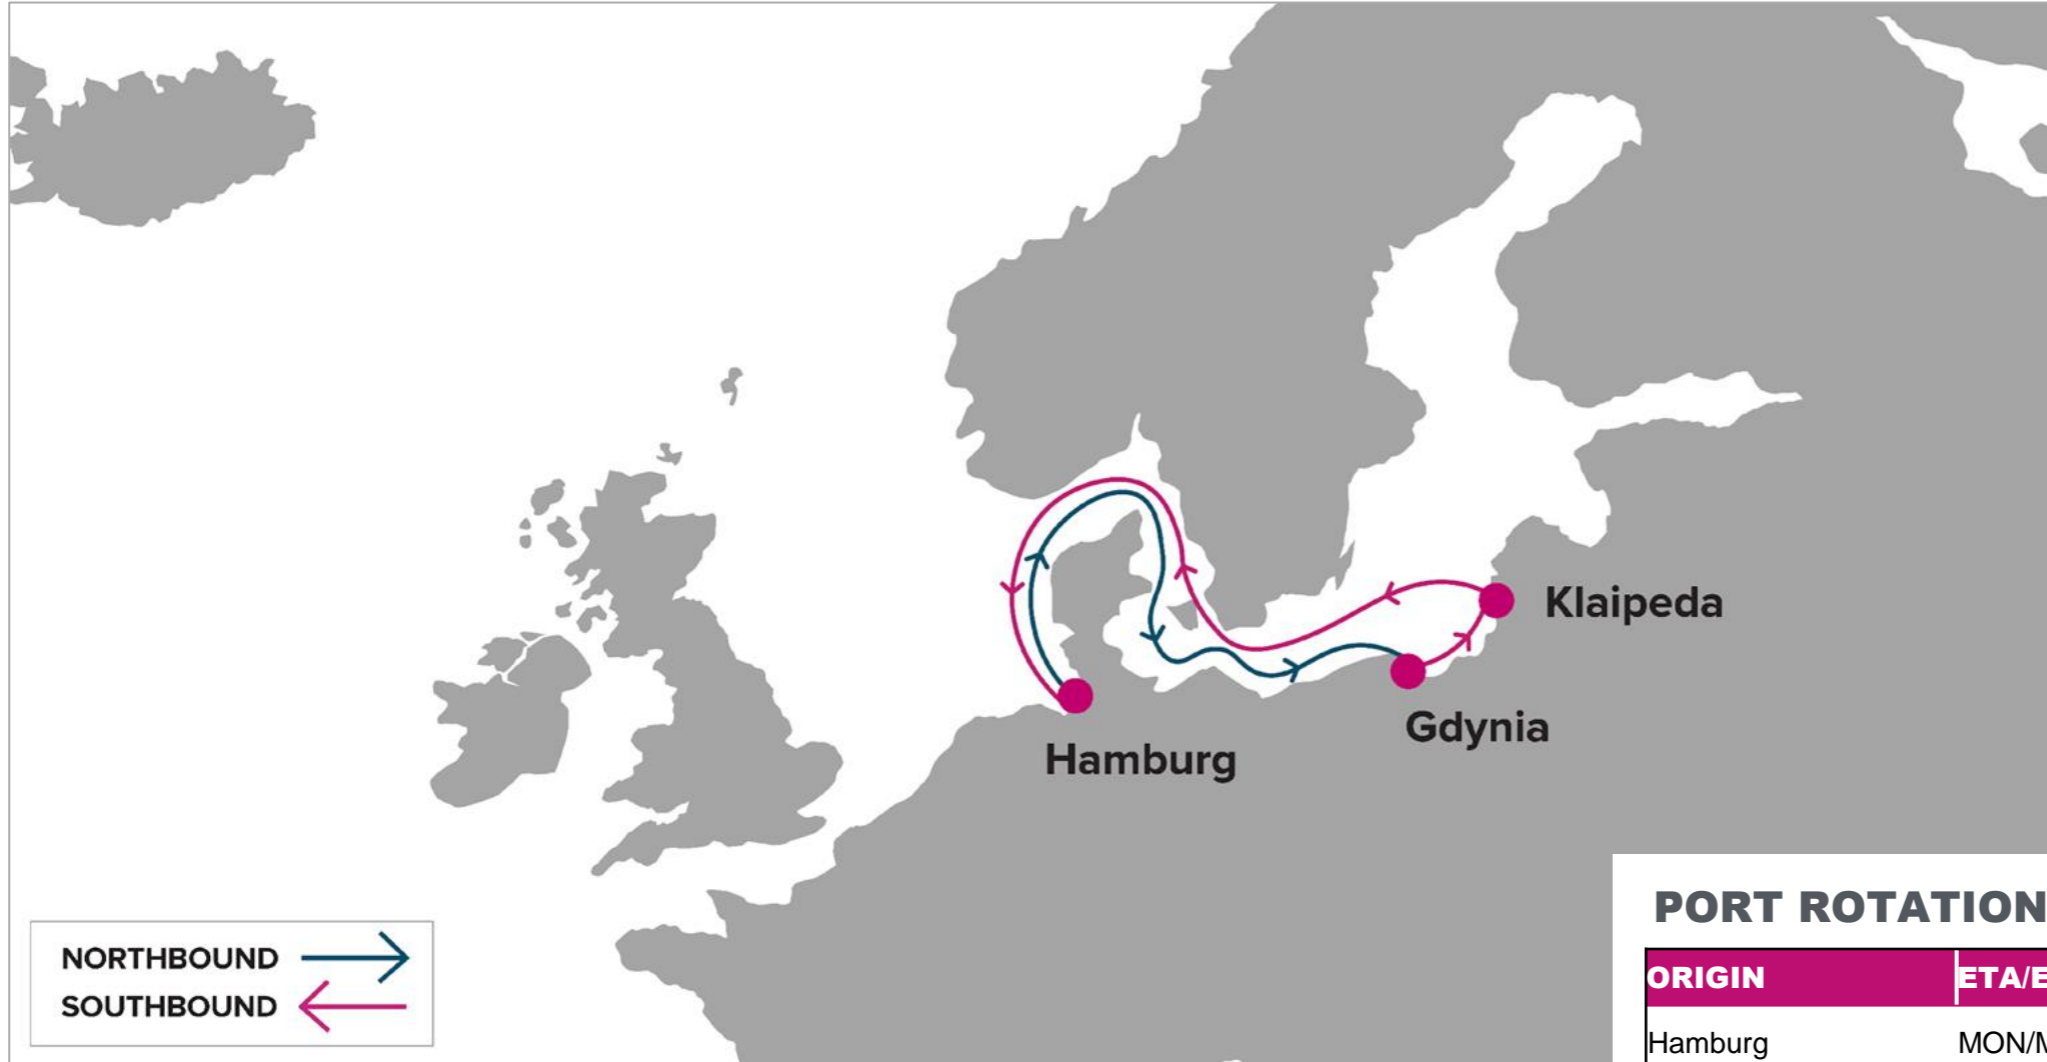

For more information, please click [here](#)

N/B	GDY	KLJ	S/B	HAM
HAM	3	4	GDY	3
HAM	2	3	KLJ	2
HAM	2	3		

PORT ROTATION

(Terminals are tentative and subject to change)

ORIGIN	ETA/ETD	TERMINAL
Hamburg	MON/MON	CTT (HHLA Container Terminal Tollerort)
Hamburg	MON/TUE	CTA (Container Terminal Altenwerder)
Hamburg	TUE/TUE	CTB (HHLA Container Terminal Buchardka)
Gdynia	THU/FRI	Gdynia BCT - Baltic Container Terminal
Klaipeda	FRI/SAT	Klaipedos Konteineriu Terminals
Hamburg	MON/MON	CTT (HHLA Container Terminal Tollerort)
Turnaround days: 7 DAYS		

KEY TRANSIT TABLE - UNLOCODE PORT NAME & COUNTRY NAME

HAM: Hamburg, Germany | GDY: Gdynia, Poland | KLJ: Klaipeda, Lithuania

NOTE: Transit times and port rotation are tentative as of now and subject to change