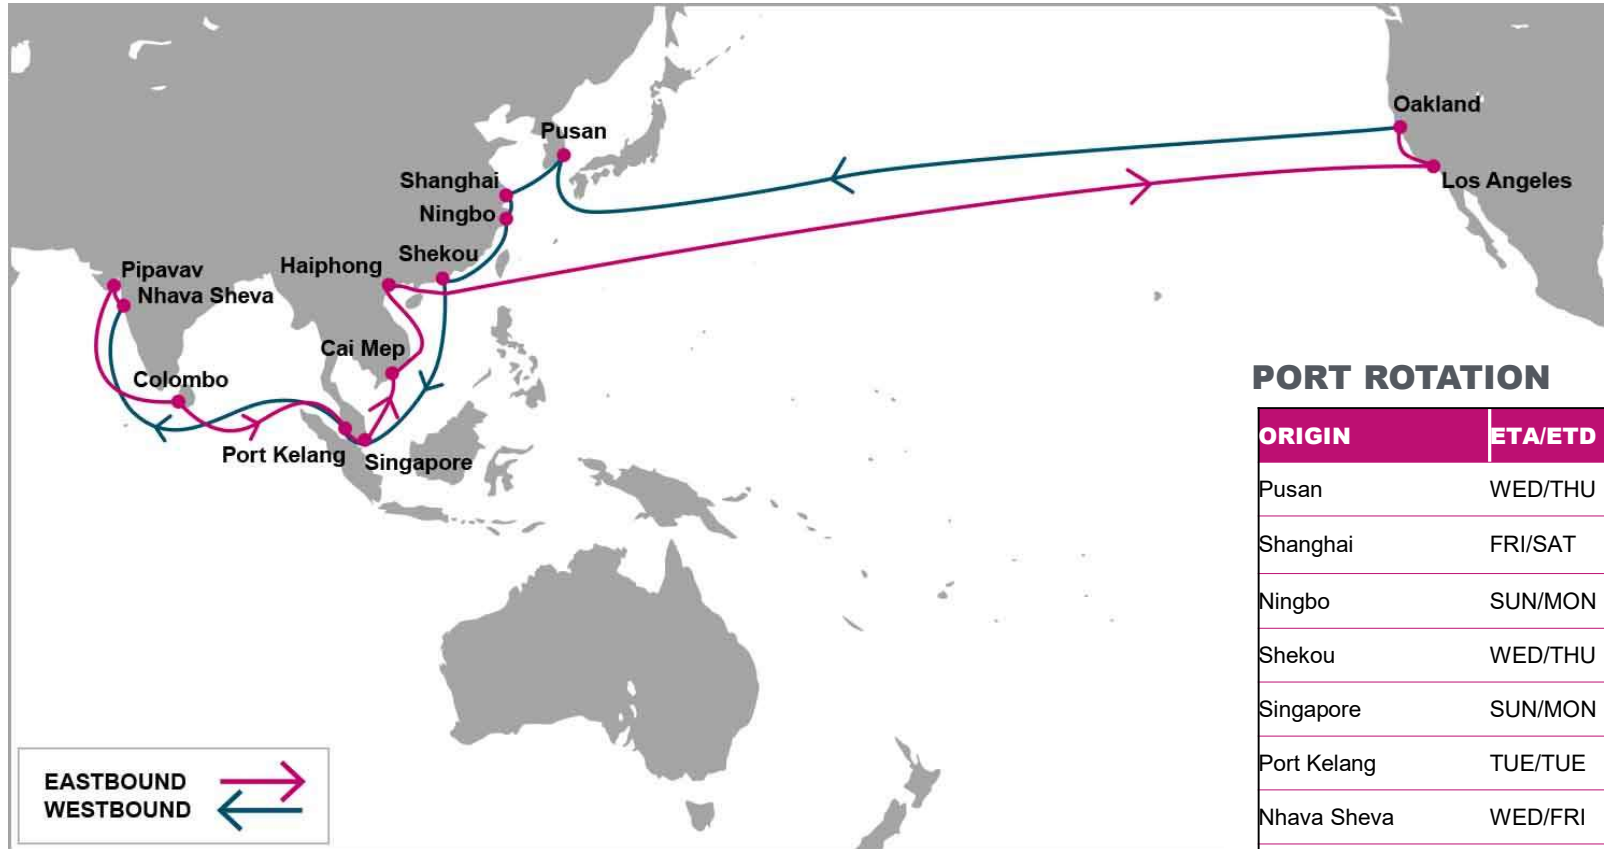

For more information, please click [here](#)

PORT ROTATION

(Terminals are subject to change)

ORIGIN	ETA/ETD	TERMINAL
Pusan	WED/THU	Hyundai Pusan Newport Terminal (HPNT)
Shanghai	FRI/SAT	SIPG Waigaoqiao Phase II/III (SIPGZCT)
Ningbo	SUN/MON	Ningbo Port Beilun Third Container Terminal (NBCT)
Shekou	WED/THU	Mawan Container Terminal (MCT)
Singapore	SUN/MON	PSA Singapore
Port Kelang	TUE/TUE	Westports
Nhava Sheva	WED/FRI	Gateway Terminal India (GTI)
Pipavav	SAT/SUN	APM Terminals Pipavav
Colombo	WED/WED	Colombo International Container Terminals (CICT)
Port Kelang	SUN/MON	Westports
Singapore	MON/WED	PSA Singapore
Cai Mep	THU/FRI	Tan Cang Cai Mep International Terminal (TCIT)
Haiphong	MON/TUE	Haiphong International Container Terminal (HICT)
Los Angeles	WED/MON	Yusen Terminal International (YTI)
Oakland	TUE/WED	TraPac
Pusan	WED/THU	Pusan Newport Company (PNC)

Turnaround days: 77

W/B	NSA	PAV	CMB	E/B	PKG	SIN	CMP	HPH
PUS	20	23	27	NSA	9	10	13	17
SHA	18	21	25	PAV	7	8	11	15
NGB	16	19	23	CMB	4	5	8	12
SHK	14	17	21	PKG		1	3	7
SIN	9	12	16	SIN			1	5
PKG	7	10	14					

KEY TRANSIT TABLE - UNLOCODE PORT NAME & COUNTRY NAME

PUS: Pusan, South Korea | **SHA:** Shanghai, China | **NGB:** Ningbo, China | **SHK:** Shekou, China | **NSA:** Nhava Sheva, India | **PAV:** Pipavav, India | **CMB:** Colombo, Sri Lanka | **PKG:** Port Kelang, Malaysia | **SIN:** Singapore, Singapore | **HPH:** Haiphong, Vietnam | **CMP:** Cai Mep, Vietnam

NOTE: Transit times and port rotation are as of now and subject to change