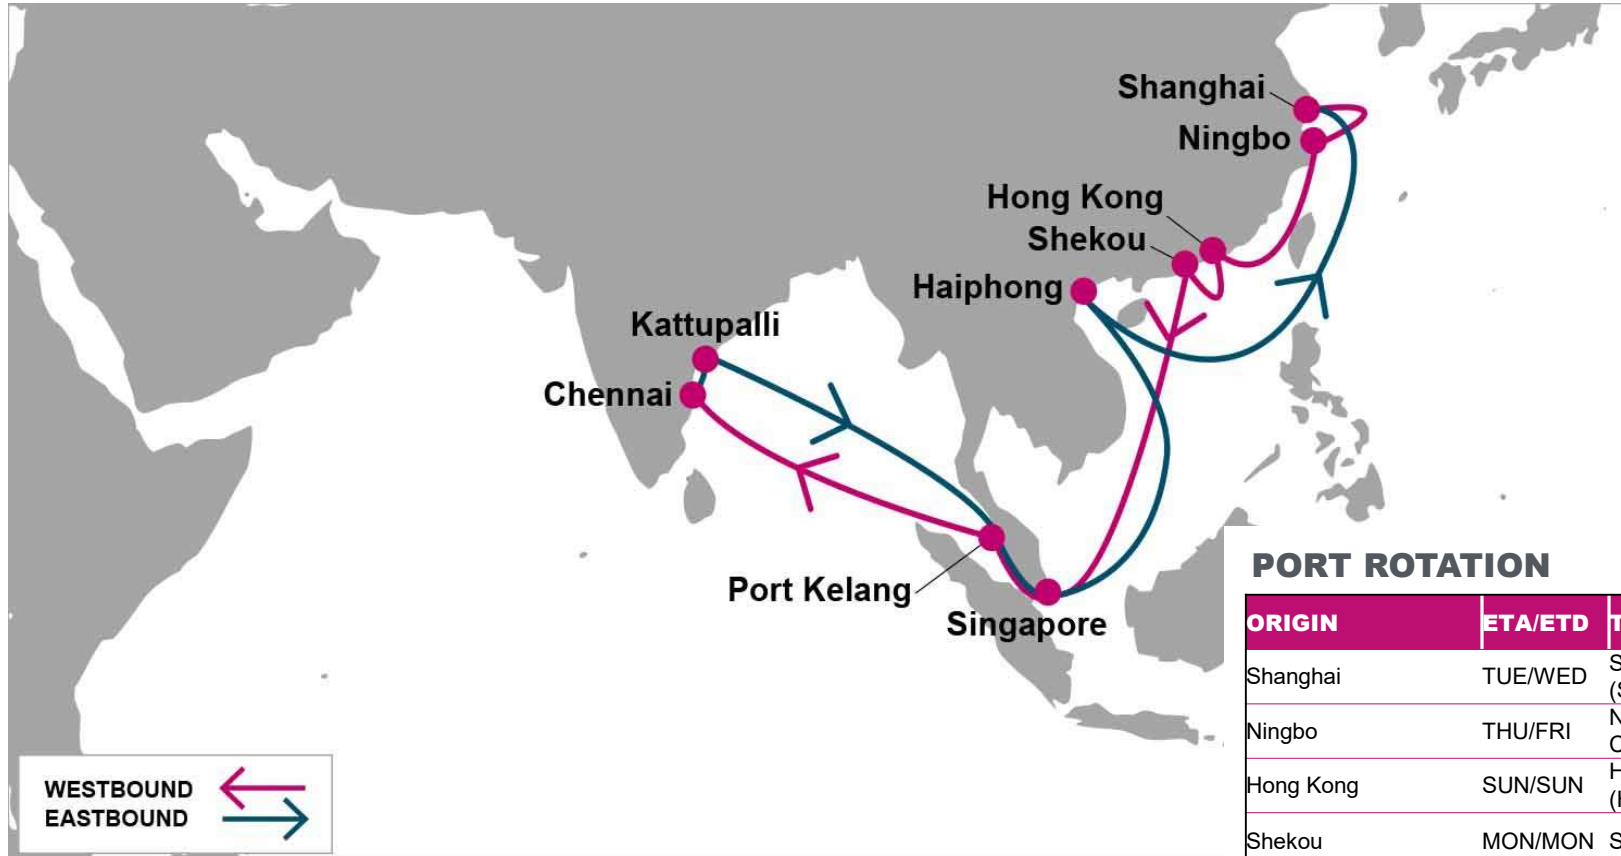

For more information, please click [here](#)

PORT ROTATION

(Terminals are subject to change)

ORIGIN	ETA/ETD	TERMINAL
Shanghai	TUE/WED	SIPG Waigaoqiao Phase V/VI (SMCT)
Ningbo	THU/FRI	Ningbo Port Group Beilun Third Container Terminal (BLTCT)
Hong Kong	SUN/SUN	Hongkong International Terminals (HIT)
Shekou	MON/MON	Shekou Container Terminal (SCT)
Singapore	FRI/SAT	PSA Singapore
Port Kelang	SUN/MON	Westports / North Port
Chennai	FRI/SUN	PSA Chennai (CITPL)
Kattupalli	SUN/SUN	Adani Kattupalli
Port Kelang	FRI/SAT	North Port
Singapore	SUN/MON	PSA Singapore
Haiphong	THU/FRI	Haiphong International Container Terminal (HICT)
Shanghai	TUE/WED	SIPG Waigaoqiao Phase V/VI (SMCT)

Turnaround days: 35

W/B	SIN	PKG	MAA	KTP	E/B	KTP	PKG	SIN	HPH	SHA
SHA	9	11	16	18	MAA	5	7	11	16	
NGB	7	9	14	16	KTP	5	7	11	16	
HKG	5	7	12	14	PKG		1	5	10	
SHK	4	6	11	13	SIN			3	8	
SIN		1	6	8	HPH					4
PKG			4	6						

KEY TRANSIT TABLE - UNLOCODE PORT NAME & COUNTRY NAME

SHA: Shanghai, China | NGB: Ningbo, China | HKG: Hong Kong, China | SHK: Shekou, China | SIN: Singapore, Singapore | PKG: Port Kelang, Malaysia | MAA: Chennai, India | KTP: Kattupalli, India | HPH: Haiphong, Vietnam

NOTE: Transit times and port rotation are as of now and subject to change