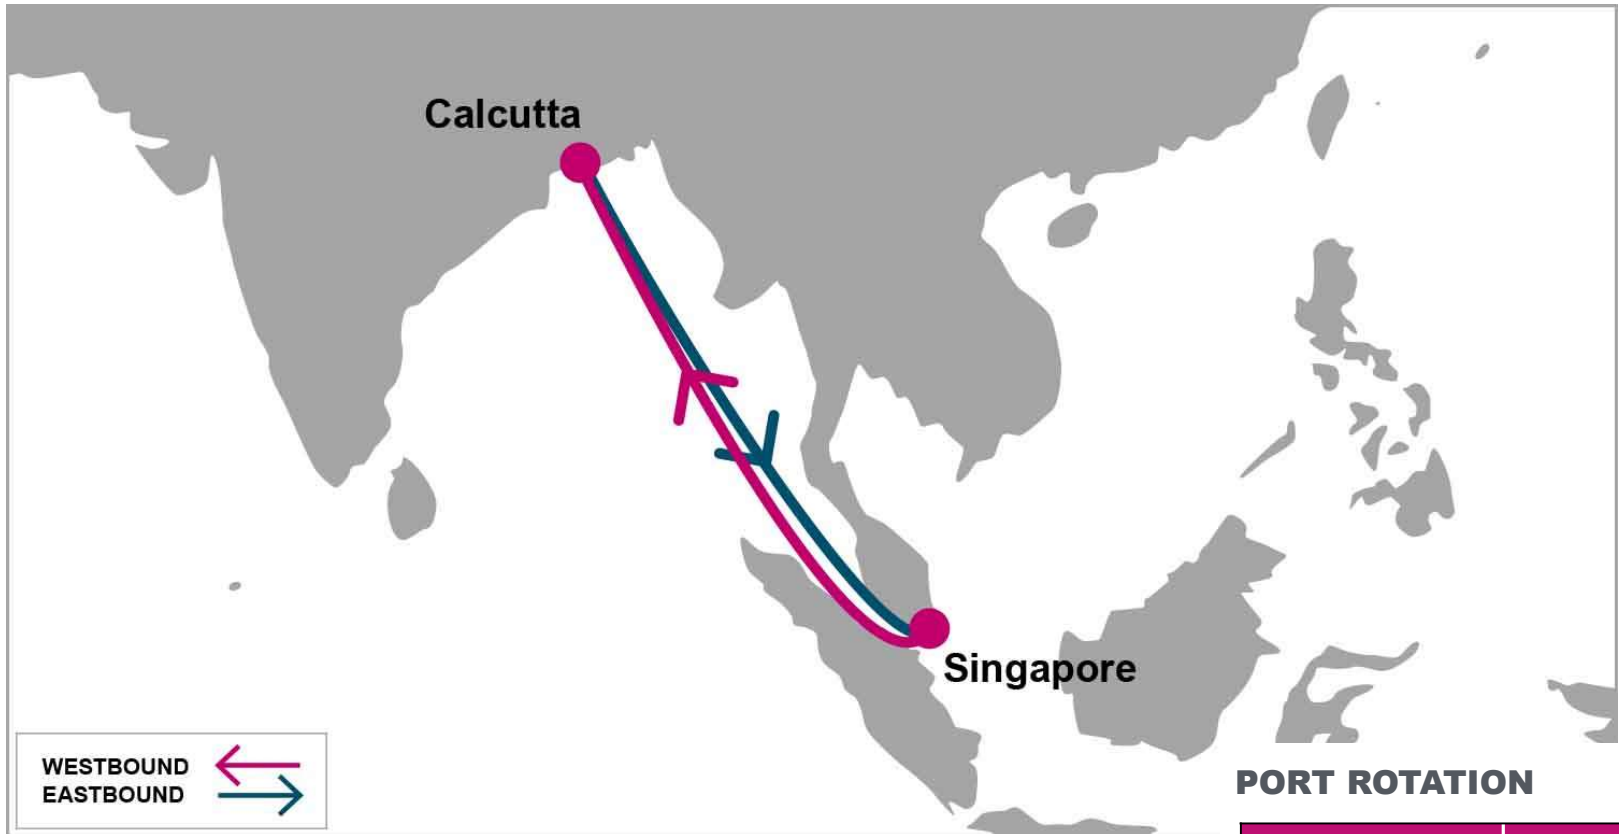

For more information, please click [here](#)

PORT ROTATION

(Terminals are subject to change)

W/B	CCU	E/B	SIN
SIN	6	CCU	6

ORIGIN	ETA/ETD	TERMINAL
Singapore	SAT/SUN	PSA Singapore
Calcutta	SAT/TUE	Kolkata Port Trust
Singapore	MON/TUE	PSA Singapore
Turnaround days:	6	

KEY TRANSIT TABLE - UNLOCODE PORT NAME & COUNTRY NAME

NOTE: Transit times and port rotation are as of now and subject to change