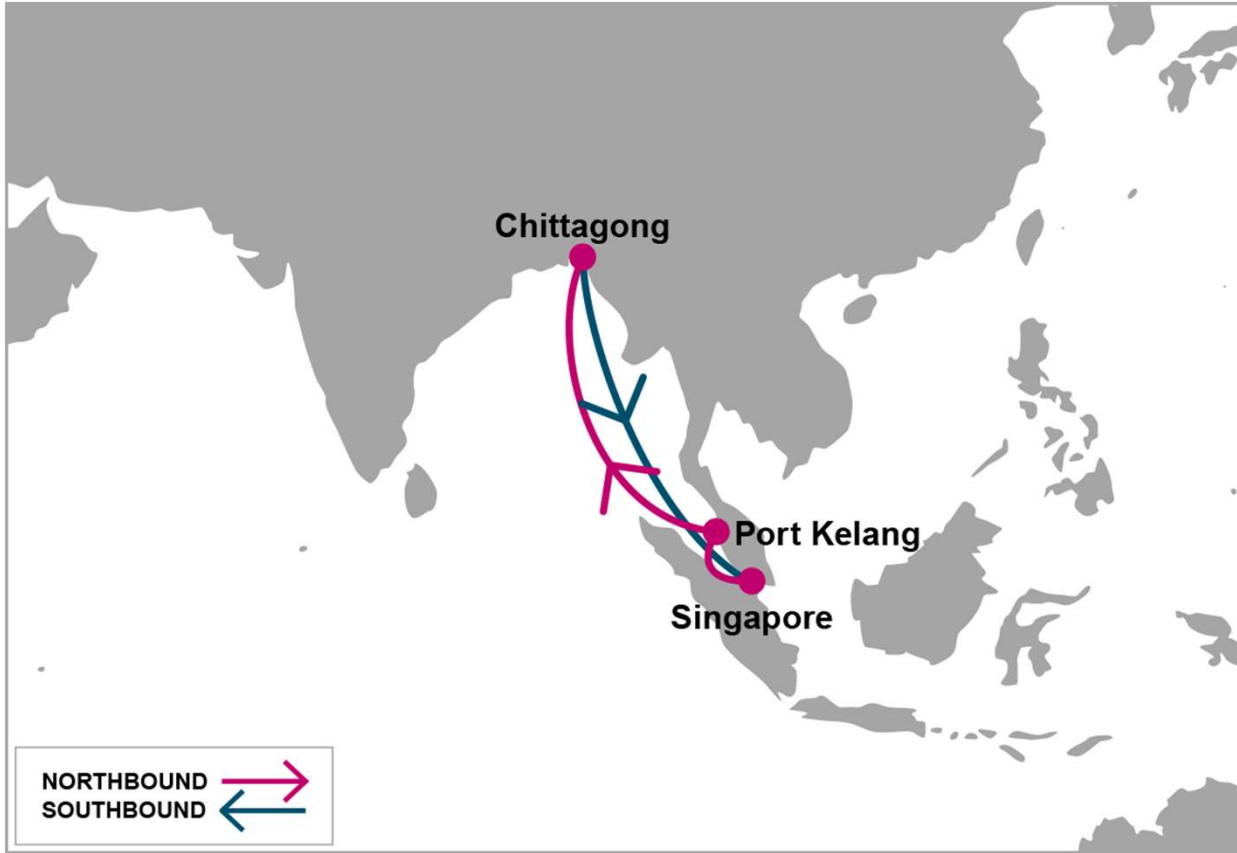

For more information, please click [here](#)

PORT ROTATION

(Terminals are subject to change)

ORIGIN	ETA/ETD	TERMINAL
Schedule 1		
Singapore	WED/THU	PSA Singapore
Port Kelang	FRI/SAT	Westports
Chittagong	WED/SAT	New Container Terminal
Singapore	WED/THU	PSA Singapore
Turnaround days: 14		
Schedule 2		
Singapore	FRI/SAT	PSA Singapore
Port Kelang	SUN/MON	Westports
Chittagong	THU/MON	Chittagong Container Terminal
Singapore	FRI/SAT	PSA Singapore
Turnaround days: 14		
Schedule 3		
Singapore	SUN/MON	PSA Singapore
Chittagong	SAT/WED	New Container Terminal
Singapore	SUN/MON	PSA Singapore
Turnaround days: 14		

Schedule 1					
N/B	PKG	CGP	S/B	SIN	
SIN	1	6	CGP	4	

Schedule 2					
N/B	PKG	CGP	S/B	SIN	
SIN	1	5	CGP	4	

Schedule 3					
N/B	CGP	S/B	SIN		
SIN	5	CGP	4		

KEY TRANSIT TABLE - UNLOCODE PORT NAME & COUNTRY NAME

SIN: Singapore, Singapore | PKG: Port Kelang, Malaysia | CGP: Chittagong, Bangladesh

NOTE: Transit times and port rotation are as of now and subject to change