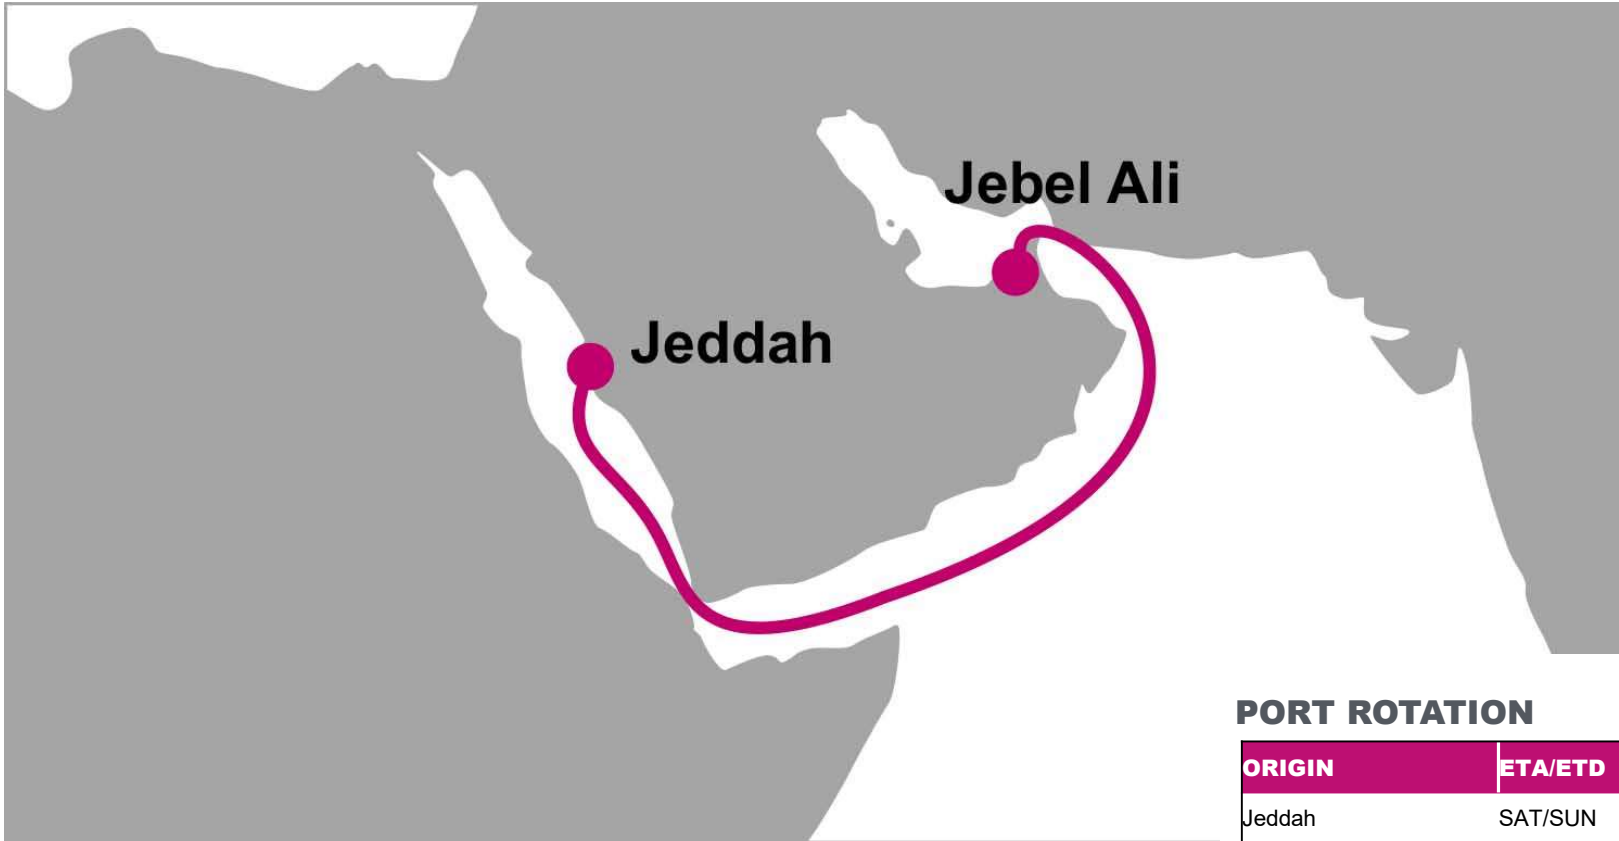

For more information, please click [here](#)

E/B	JEA	W/B	JED
JED	6	JEA	13

PORT ROTATION

(Terminals are subject to change)

ORIGIN	ETA/ETD	TERMINAL
Jeddah	SAT/SUN	DP World Jeddah
Jebel Ali	SUN/MON	DP World Jebel Ali – Terminal 3
Jeddah	SAT/SUN	DP World Jeddah
Turnaround days:		20

KEY TRANSIT TABLE - UNLOCODE PORT NAME & COUNTRY NAME

JED: Jeddah, Saudi Arabia | **JEA:** Jebel Ali, UAE

NOTE: Transit times and port rotation are as of now and subject to change