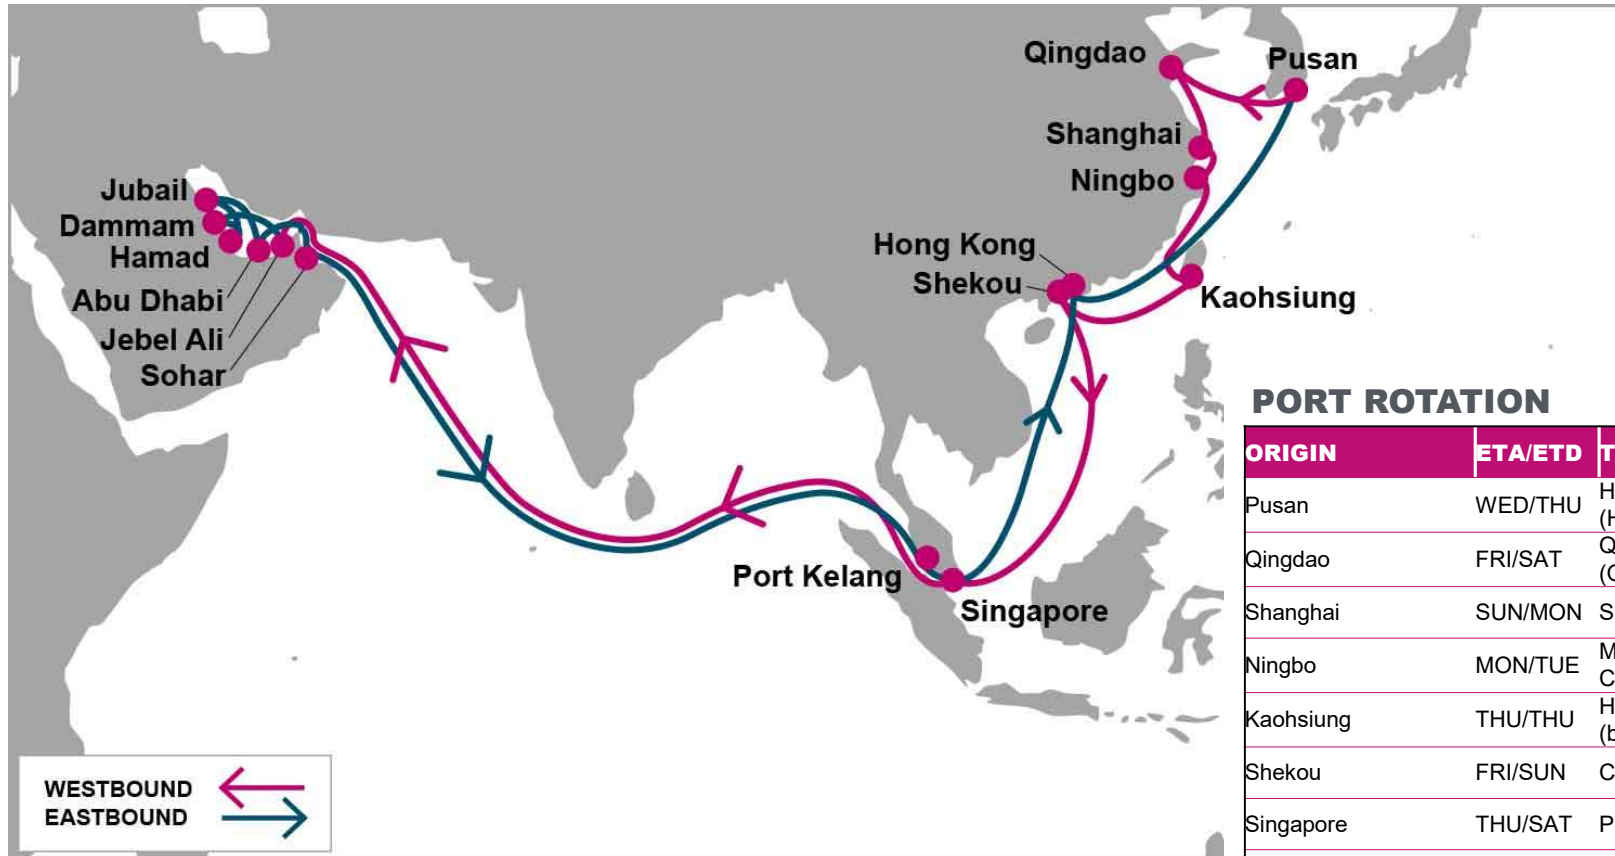

For more information, please click [here](#)

PORT ROTATION

(Terminals are subject to change)

ORIGIN	ETA/ETD	TERMINAL
Pusan	WED/THU	Hyundai Pusan New-port Terminal (HPNT)
Qingdao	FRI/SAT	Qingdao Qianwan Container Terminal (QQCT)
Shanghai	SUN/MON	SIPG Yangshan Phase IV (SIPGSD)
Ningbo	MON/TUE	Meishan/Meigang Island International Container Terminal (MSICT)
Kaohsiung	THU/THU	Hyundai Ocean Pioneer Agency (berths 118/119)
Shekou	FRI/SUN	Chiwan Container Terminal (CCT)
Singapore	THU/SAT	PSA Singapore
Jebel Ali	SUN/TUE	DP World Jebel Ali (Terminal 3)
Dammam	WED/THU	International Port Services Dammam (IPS)
Hamad	FRI/SAT	Hamad Container Terminal
Jubail	SUN/MON	Jubail Commercial Port
Abu Dhabi	TUE/TUE	CSP Abu Dhabi Terminal
Sohar	THU/THU	Oman International Container Terminal (OICT)
Port Kelang	SAT/SUN	Westports
Singapore	MON/TUE	PSA Singapore
Hong Kong	SAT/SAT	Hong Kong Seaport Alliance (HKSPA)
Pusan	WED/THU	Hyundai Pusan New-port Terminal (HPNT)

Turnaround days: 49

W/B	JEA	DMM	HMD	JUB	AUH	SOH	E/B	PKG	SIN	HKG	PUS	TAO	SHA	NGB	KHH	SHK
PUS	24	27	29	31	33	35	JEA	18	20	25	29	31	33	34	37	39
TAO	22	25	27	29	31	33	DMM	15	17	22	26	28	30	33	34	36
SHA	20	23	25	27	29	31	HMD	14	16	21	25	27	29	31	33	35
NGB	19	22	24	26	28	30	JUB	12	14	19	23	25	27	28	31	33
KHH	16	19	21	23	25	27	AUH	10	12	17	21	23	25	26	29	31
SHK	14	17	19	21	23	25	SOH	8	10	15	19	21	23	24	27	29
SIN	8	11	13	15	17	19										

KEY TRANSIT TABLE - UNLOCODE PORT NAME & COUNTRY NAME

TAO: Qingdao, China | PUS: Pusan, South Korea | SHA: Shanghai, China | NGB: Ningbo, China | KHH: Kaohsiung, Taiwan | SHK: Shekou, China | SIN: Singapore, Singapore | HKG: Hong Kong, China | PKG: Port Kelang, Malaysia | JEA: Jebel Ali, UAE | DMM: Dammam, Saudi Arabia | HMD: Hamad, Qatar | JUB: Jubail, Saudi Arabia | AUH: Abu Dhabi, UAE | SOH: Sohar, Oman

NOTE: Transit times and port rotation are as of now and subject to change