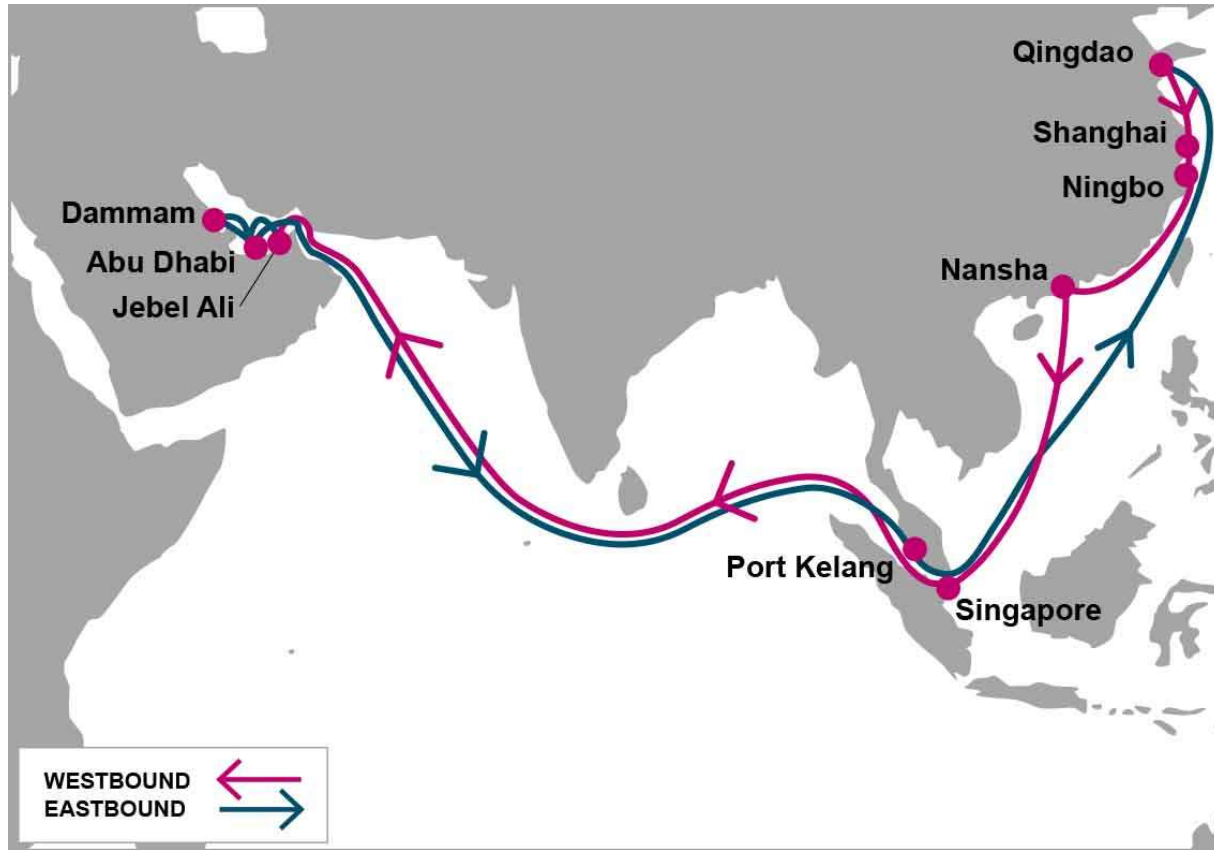

AS ONE, WE CAN.

**ONE**

OCEAN NETWORK EXPRESS

Service Maps  
**West Asia**

---

Copyright © Ocean Network Express Pte. Ltd. All Rights Reserved

For more information, please click [here](#)

**PORT ROTATION**

(Terminals are subject to change)

ORIGIN	ETA/ETD	TERMINAL
Qingdao	FRI/SUN	Qingdao Qianwan Container Terminal (QQCT)
Shanghai	MON/TUE	Shanghai Shengdong International Container Terminal
Ningbo	FRI/SAT	Ningbo Meishan-Island International Container Terminal
Nansha	SAT/SUN	Guangzhou South China Oceangate
Singapore	WED/THU	PSA Singapore
Jebel Ali	FRI/MON	Jebel Ali Container Terminal 4
Abu Dhabi	SUN/MON	COSCO SHIPPING PORT
Dammam	WED/THU	Saudi Global Ports
Abu Dhabi	SUN/MON	COSCO SHIPPING PORT
Port Kelang		Westports Malaysia Sdn Bhd
Qingdao	FRI/SUN	Qingdao Qianwan Container Terminal (QQCT)
<b>Turnaround days: 49</b>		

TAO: Qingdao, China | SHA: Shanghai, China | NGB: Ningbo, China | NSA: Nansha, China | SIN: Singapore, Singapore | JEA: Jebel Ali, UAE | AUH: Abu Dhabi, UAE | DMM: Dammam, Saudi Arabia | PKG: Port Kelang, Malaysia

**KEY TRANSIT TABLE** - UNLOCODE PORT NAME & COUNTRY NAME

SHA: Shanghai, China | NGB: Ningbo, China | XMN: Xiamen, China | SHK: Shekou, China | PKG: Port Kelang, Malaysia | HMD: Hamad, Qatar | SIN: Singapore, Singapore | UQR: Umm Qasr, Iraq | JEA: Jebel Ali, UAE