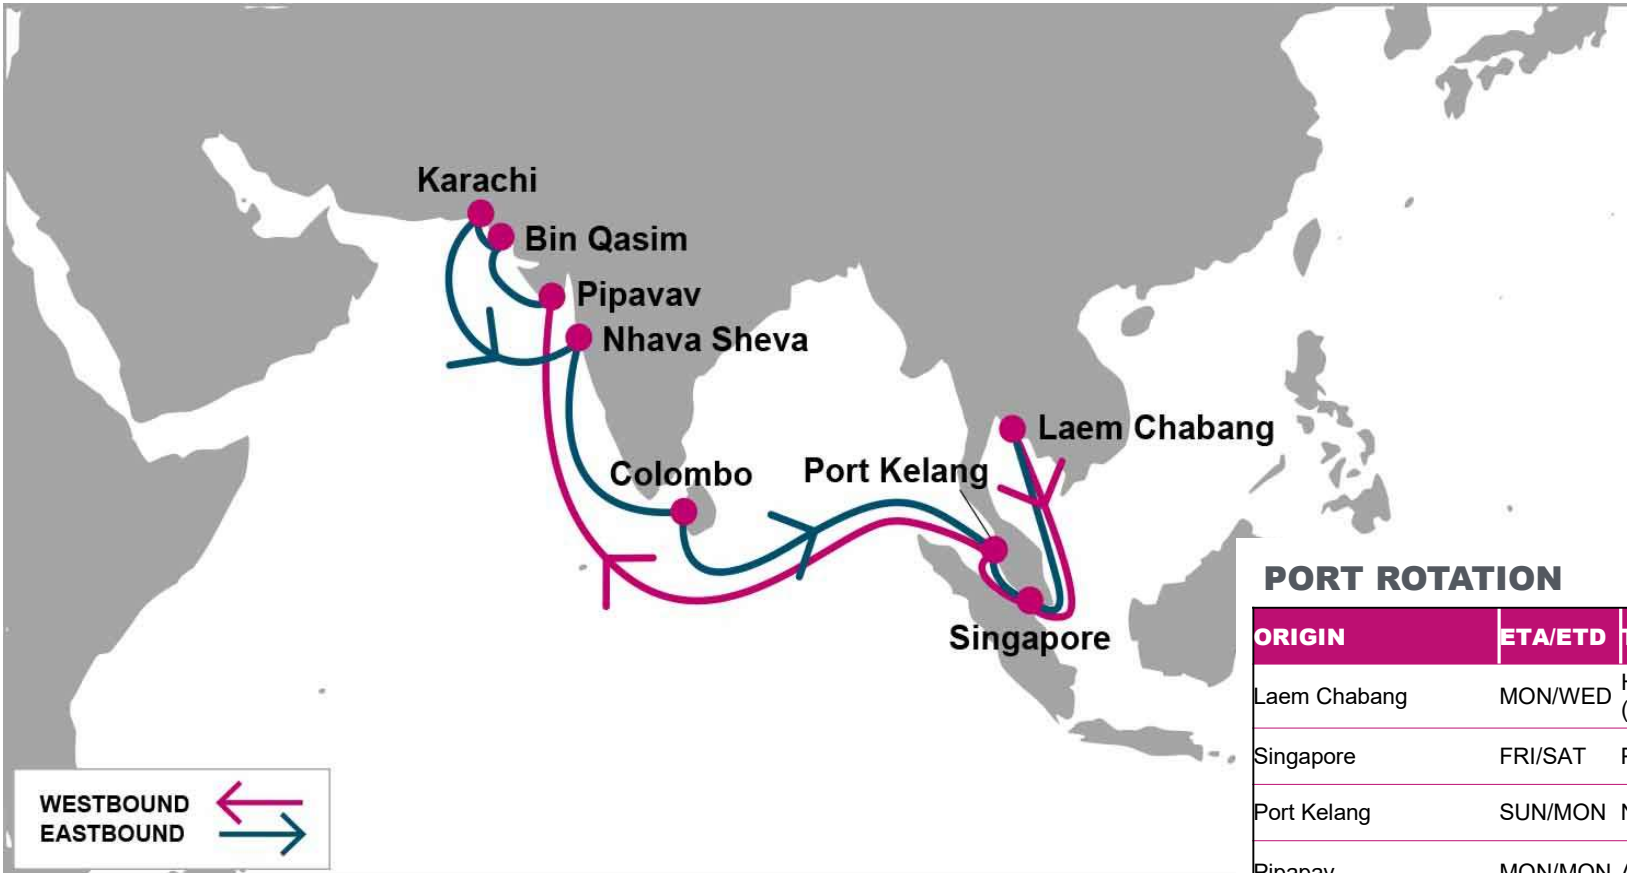

For more information, please click [here](#)

PORT ROTATION

(Terminals are subject to change)

ORIGIN	ETA/ETD	TERMINAL
Laem Chabang	MON/WED	Hutchison Laem Chabang Terminal (HLT)
Singapore	FRI/SAT	PSA Singapore
Port Kelang	SUN/MON	North Port / Westports
Pipavav	MON/MON	APM Terminals Pipavav
Bin Qasim	WED/THU	DP World Bin Qasim
Karachi	THU/FRI	Pakistan International Container Terminal (PICT)
Nhava Sheva	SUN/MON	Gateway Terminal India (GTI)
Colombo	THU/FRI	Colombo International Container Terminal (CICT)
Port Kelang	WED/THU	North Port / Westports
Singapore	THU/FRI	PSA Singapore
Laem Chabang	MON/WED	Hutchison Laem Chabang Terminal (HLT)

Turnaround days: 35

W/B	SIN	PKG	PAV	BQM	KHI	NSA	CMB	E/B	BQM	KHI	NSA	CMB	PKG	SIN	LCH
LCH	2	4	12	14	15	18	22	PAV	2	3	6	10	15	16	21
SIN		1	9	11	12	15	19	BQM			3	7	12	13	18
PKG			7	9	10	13	17	KHI			2	6	11	12	17
								NSA				3	7	8	13
								CMB					4	5	10
								PKG						2	6
								SIN							5

KEY TRANSIT TABLE - UNLOCODE PORT NAME & COUNTRY NAME

LCH: Laem Chabang, Thailand | SIN: Singapore, Singapore | PAV: Pipavav, India | KHI: Karachi, Pakistan | BQM: Bin Qasim, Pakistan | NSA: Nhava Sheva, India | CMB: Colombo, Sri Lanka | PKG: Port Kelang, Malaysia

NOTE: Transit times and port rotation are as of now and subject to change