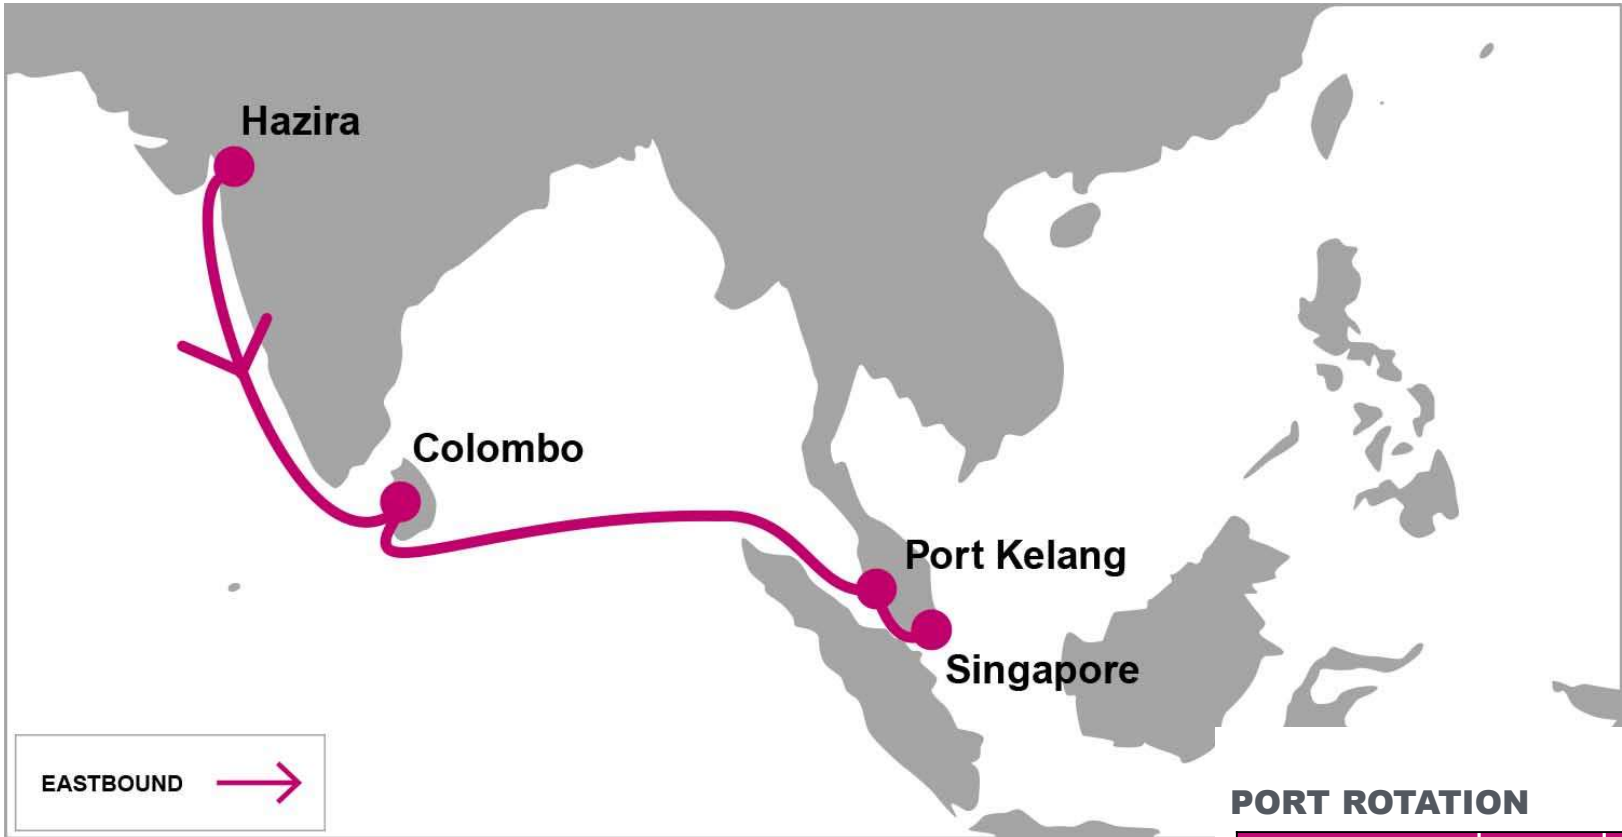

**KEY TRANSIT TABLE - UNLOCODE PORT NAME & COUNTRY NAME**

SIN: Singapore, Singapore | CCU: Calcutta, India

NOTE: Transit times and port rotation are as of now and subject to change

For more information, please click [here](#)

N/B	TUT	CMB
CMB	1*	
TUT		1

\*Only Loop 3 Colombo(ETD=TUE) to Tuticorin(ETA=THU) takes 2 days.

**KEY TRANSIT TABLE** - UNLOCODE PORT NAME & COUNTRY NAME

**CMB:** Colombo, Pakistan | **TUT:** Tuticorin, India

**KEY TRANSIT TABLE** - UNLOCODE PORT NAME & COUNTRY NAME

**CMB:** Colombo, Pakistan | **COK:** Cochin, India

NOTE: Transit times and port rotation are as of now and subject to change

For more information, please click [here](#)

**KEY TRANSIT TABLE** - UNLOCODE PORT NAME & COUNTRY NAME

JED: Jeddah, Saudi Arabia | SOK: Sokhna, Egypt

NOTE: Transit times and port rotation are as of now and subject to change

For more information, please click [here](#)