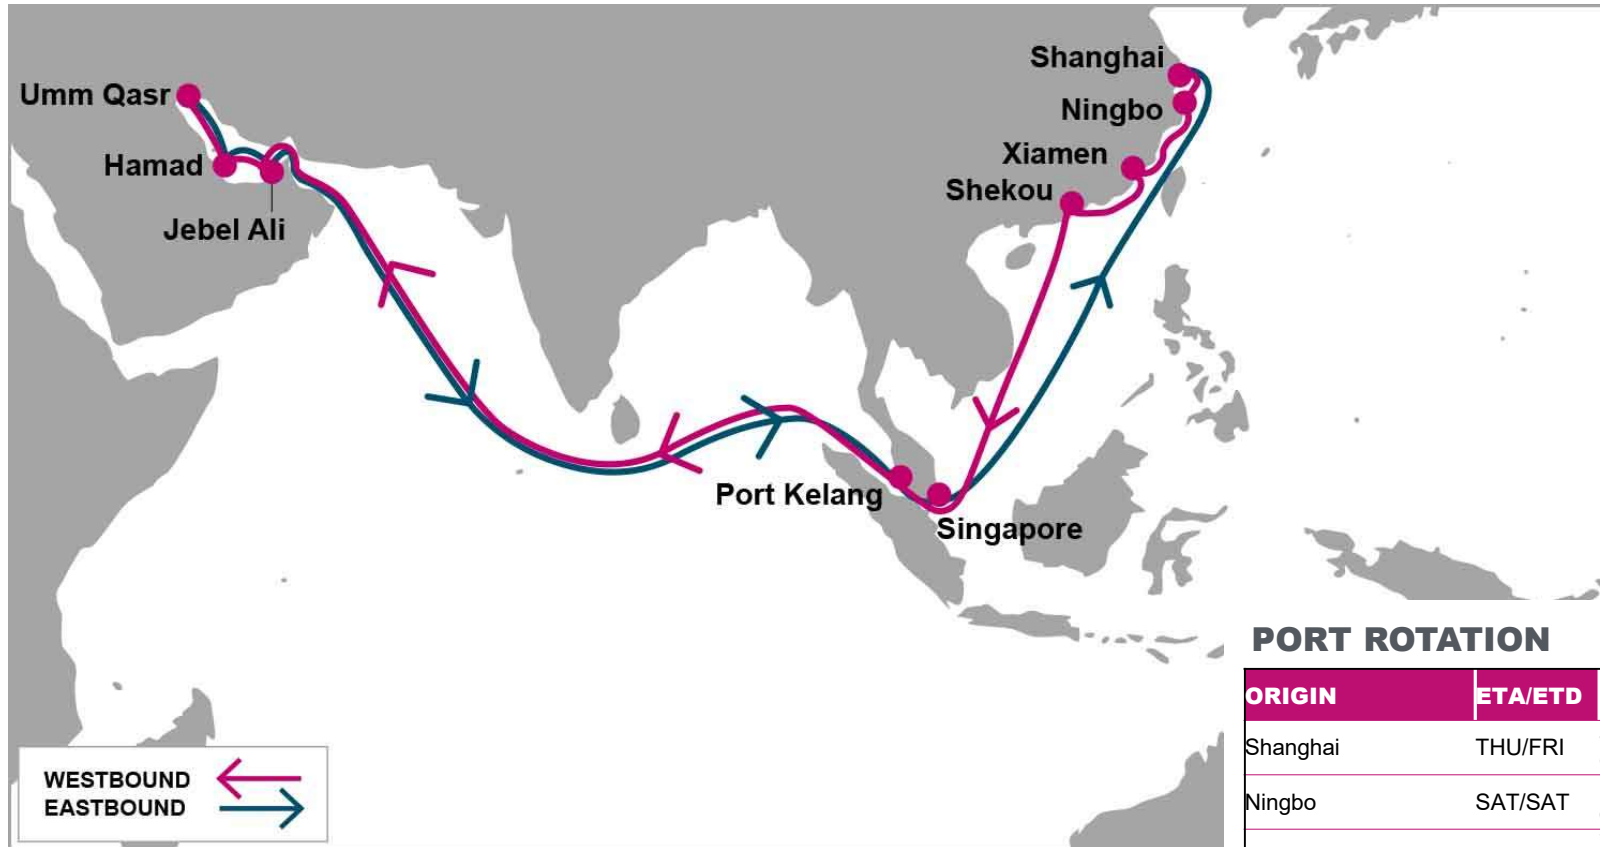

For more information, please click [here](#)

PORT ROTATION

(Terminals are subject to change)

ORIGIN	ETA/ETD	TERMINAL
Shanghai	THU/FRI	SIPG (SHANGHAI INTL PORT GROUP) - WAIGAOQIAO
Ningbo	SAT/SAT	Ningbo Beilun International/First Container Terminals (NBCT)
Xiamen	MON/MON	Xiamen Haitian Container Terminal (XHCT)
Shekou	TUE/WED	Mawan Container Terminal (MCT)
Port Kelang	MON/TUE	Westports
Jebel Ali	THU/THU	DP World Jebel Ali (Terminal 3)
Hamad	FRI/FRI	Hamad Container Terminal
Umm Qasr	MON/WED	Basra Gateway Terminal
Hamad	THU/FRI	Hamad Container Terminal
Jebel Ali	SUN/MON	DP World Jebel Ali (Terminal 3)
Singapore	THU/THU	PSA Singapore
Shanghai	THU/FRI	SIPG (SHANGHAI INTL PORT GROUP) - WAIGAOQIAO

Turnaround days: 49

W/B	JEA	HMD	UQR	E/B	SIN	SHA	NGB	XMN	SHK	PKG
SHA	20	21	24	HMD	20	27	29	32	33	39
NGB	19	20	23	UQR	15	22	24	31	32	38
XMN	17	18	21	JEA	13	20	22	26	27	33
SHK	15	16	19							
PKG	9	10	13							

KEY TRANSIT TABLE - UNLOCODE PORT NAME & COUNTRY NAME

SHA: Shanghai, China | NGB: Ningbo, China | XMN: Xiamen, China | SHK: Shekou, China | PKG: Port Kelang, Malaysia | HMD: Hamad, Qatar | SIN: Singapore, Singapore | UQR: Umm Qasr, Iraq | JEA: Jebel Ali, UAE

NOTE: Transit times and port rotation are as of now and subject to change