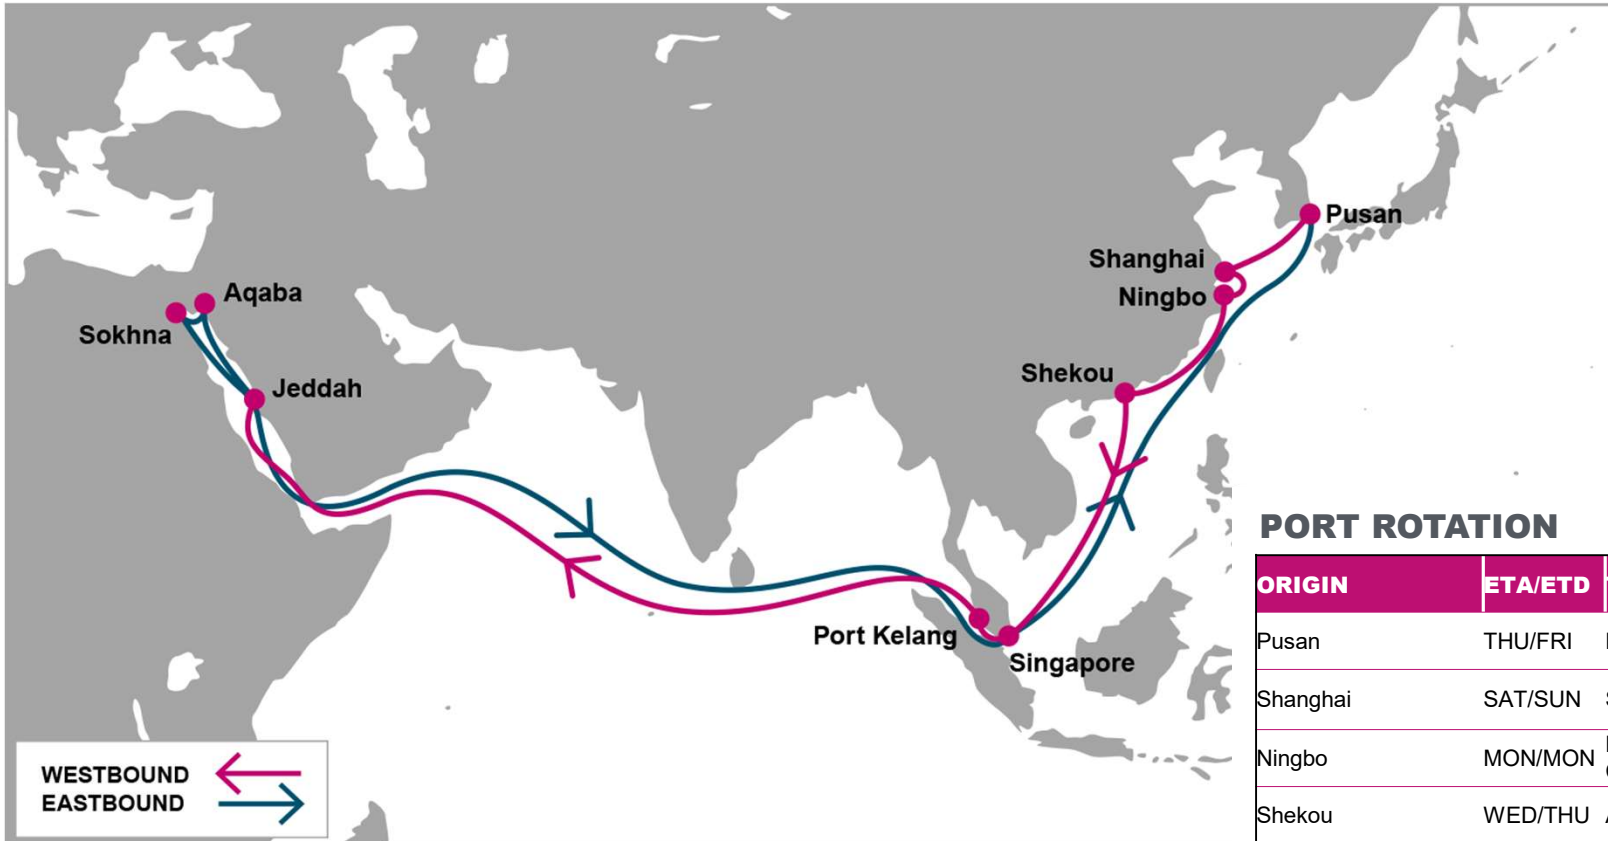

For more information, please click [here](#)

PORT ROTATION

(Terminals are subject to change)

ORIGIN	ETA/ETD	TERMINAL
Pusan	THU/FRI	Pusan Newport Company (PNC)
Shanghai	SAT/SUN	SIPG Yangshan Phase IV (SIPGSD)
Ningbo	MON/MON	Ningbo Beilun International/First Container Terminals (NBCT)
Shekou	WED/THU	APM Terminals Quetzal (TCQ)
Singapore	MON/MON	PSA Singapore
Port Kelang	TUE/TUE	North Port
Jeddah	SAT/SUN	DP World Jeddah
Aqaba	TUE/WED	Aqaba Container Terminal (ACT)
Sokhna	THU/SAT	DP World Sokhna
Jeddah	WED/THU	DP World Jeddah
Singapore	THU/FRI	PSA Singapore
Pusan	THU/FRI	Pusan Newport Company (PNC)

Turnaround days: 56

W/B	SIN	PKG	JED	AQB	SOK	E/B	SIN	PUS	SHA
PUS	10	11	22	25	27	AQB	22	29	31
SHA	8	9	20	23	25	SOK	19	26	28
NGB	7	8	19	22	24	JED	14	21	23
SHK	4	5	16	19	21	SIN		6	8
SIN		1	12	15	17				
PKG			11	14	16				

KEY TRANSIT TABLE - UNLOCODE PORT NAME & COUNTRY NAME

PUS: Pusan, South Korea | SHA: Shanghai, China | NGB: Ningbo, China | SHK: Shekou, China | SIN: Singapore, Singapore | PKG: Port Kelang, Malaysia | JED: Jeddah, Saudi Arabia | AQB: Aqaba, Jordan | SOK: Sokhna, Egypt

NOTE: Transit times and port rotation are as of now and subject to change