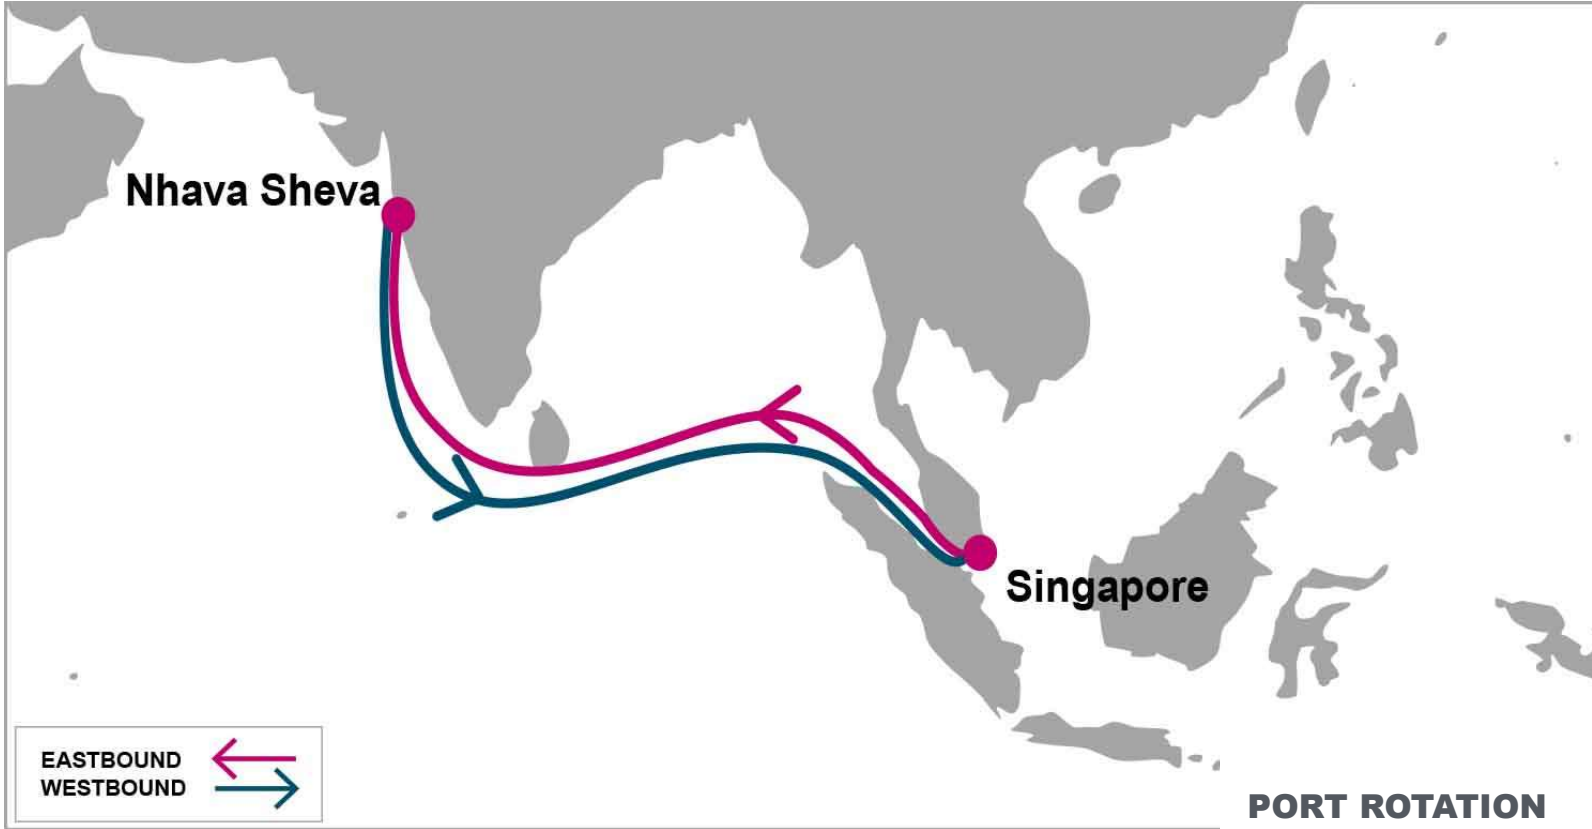

For more information, please click [here](#)

E/B	NSA	W/B	SIN
SIN	6	NSA	6

PORT ROTATION

(Terminals are subject to change)

ORIGIN	ETA/ETD	TERMINAL
Singapore	MON/TUE	PSA Singapore
Nhava Sheva	MON/TUE	Bharat Mumbai Container Terminal (BMCT)
Singapore	MON/TUE	PSA Singapore
Turnaround days: 14		

KEY TRANSIT TABLE - UNLOCODE PORT NAME & COUNTRY NAME

SIN: Singapore, Singapore | **NSA:** Nhava Sheva, India

NOTE: Transit times and port rotation are as of now and subject to change