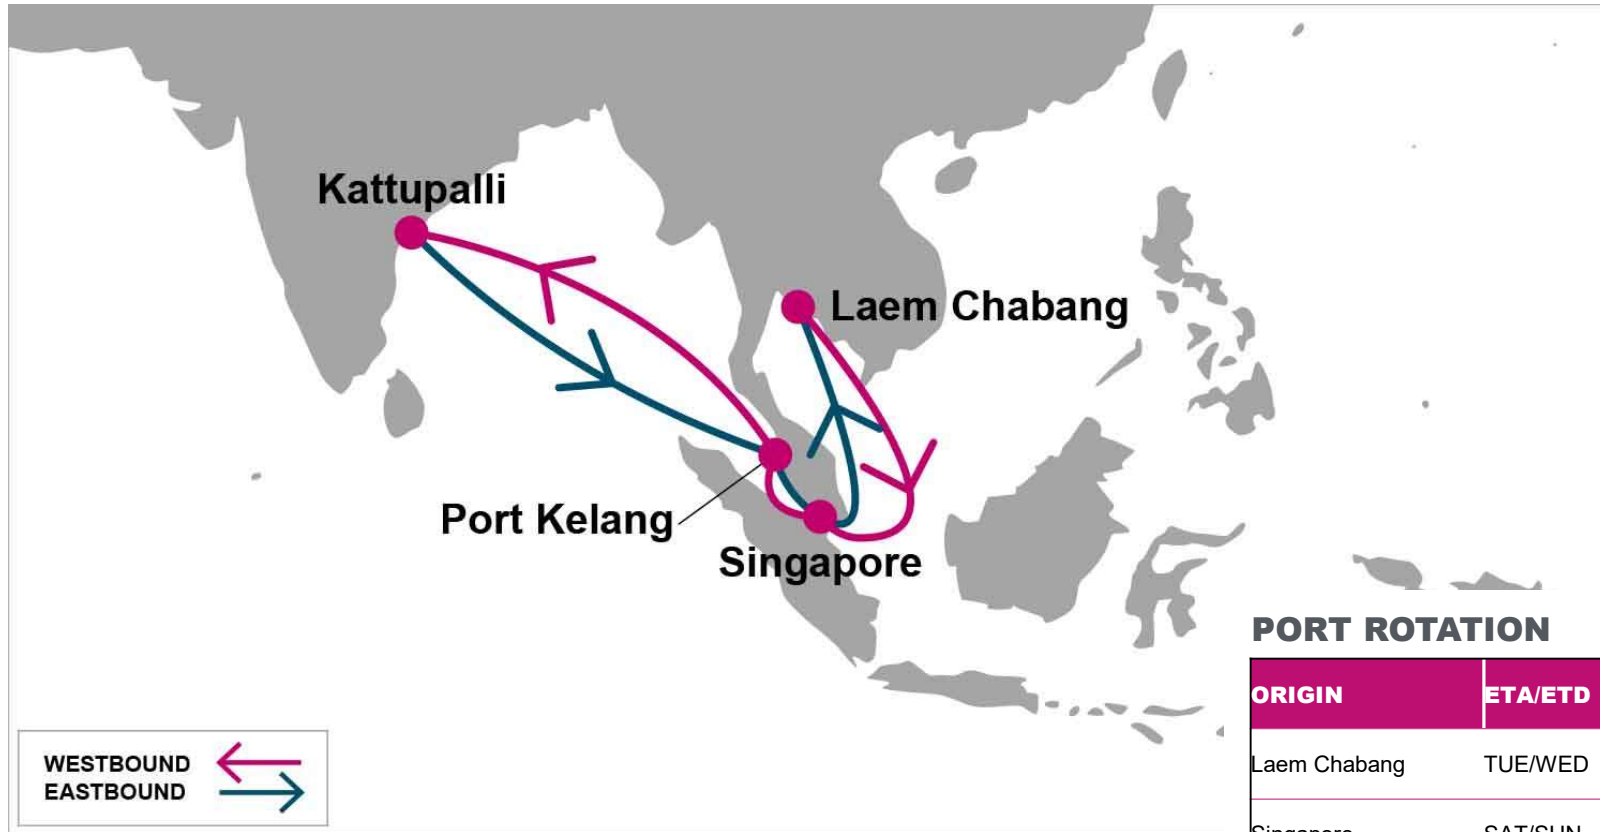

**KEY TRANSIT TABLE** - UNLOCODE PORT NAME & COUNTRY NAME

LCH: Laem Chabang, Thailand | SIN: Singapore, Singapore | PAV: Pipavav, India | KHI: Karachi, Pakistan | BQM: Bin Qasim, Pakistan | NSA: Nhava Sheva, India | CMB: Colombo, Sri Lanka | PKG: Port Kelang, Malaysia

NOTE: Transit times and port rotation are as of now and subject to change

For more information, please click [here](#)

E/B	NSA	W/B	SIN
SIN	6	NSA	6

**PORT ROTATION**

(Terminals are subject to change)

ORIGIN	ETA/ETD	TERMINAL
Singapore	MON/TUE	PSA Singapore
Nhava Sheva	MON/TUE	Bharat Mumbai Container Terminal (BMCT)
Singapore	MON/TUE	PSA Singapore
<b>Turnaround days: 14</b>		

**KEY TRANSIT TABLE** - UNLOCODE PORT NAME & COUNTRY NAME

**SIN:** Singapore, Singapore | **NSA:** Nhava Sheva, India

NOTE: Transit times and port rotation are as of now and subject to change

For more information, please click [here](#)

**KEY TRANSIT TABLE** - UNLOCODE PORT NAME & COUNTRY NAME

JED: Jeddah, Saudi Arabia | SOK: Sokhna, Egypt

NOTE: Transit times and port rotation are as of now and subject to change

For more information, please click [here](#)