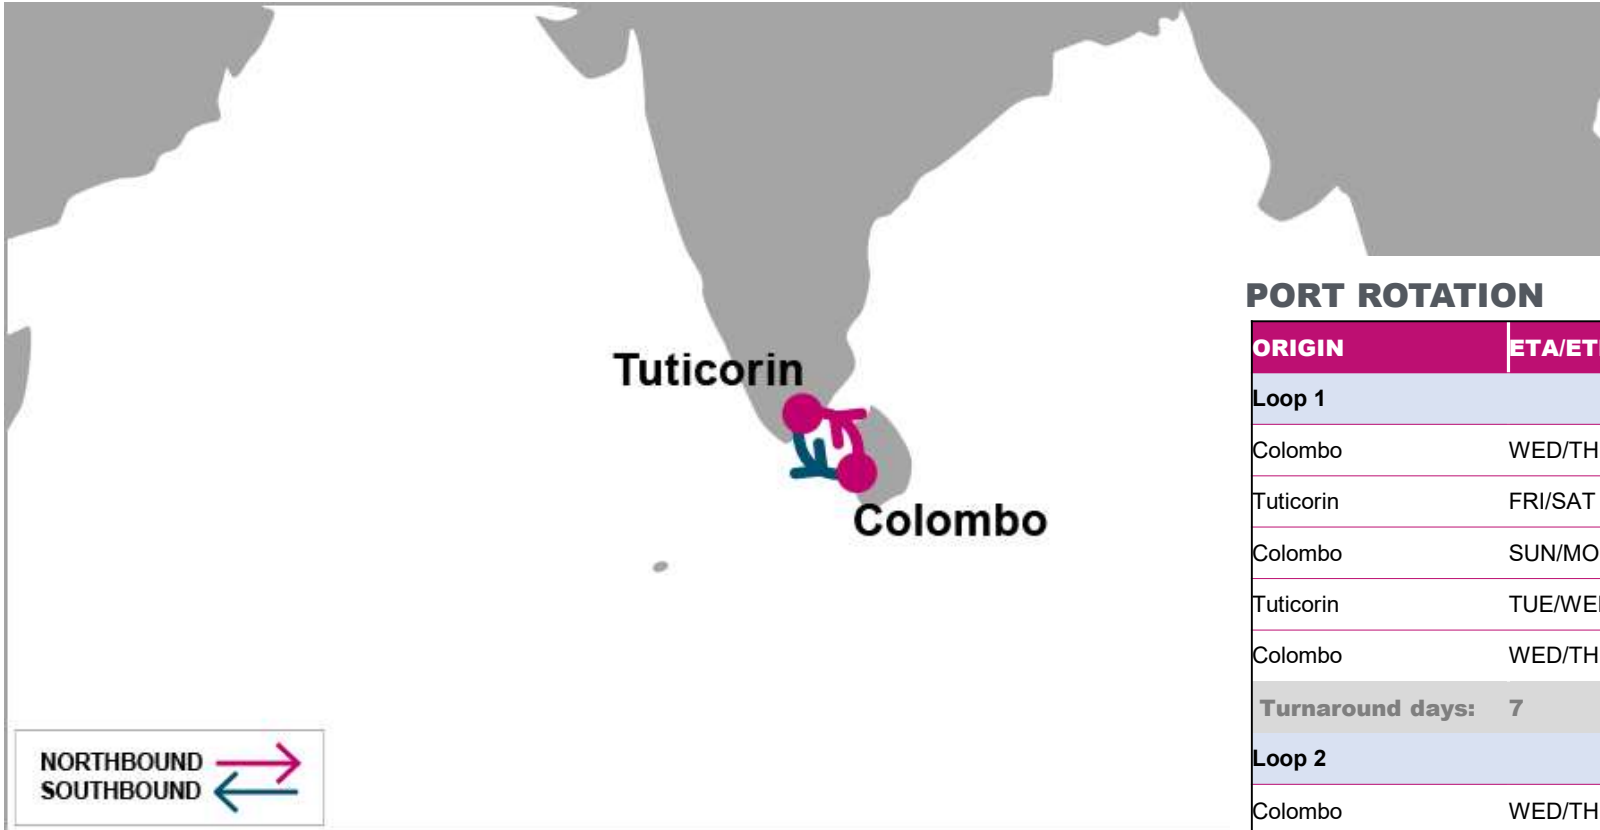

**KEY TRANSIT TABLE** - UNLOCODE PORT NAME & COUNTRY NAME

**CMB:** Colombo, Pakistan | **CTG:** Chittagong, Bangladesh

NOTE: Transit times and port rotation are as of now and subject to change

For more information, please click [here](#)

**KEY TRANSIT TABLE - UNLOCODE PORT NAME & COUNTRY NAME**

SIN: Singapore, Singapore | CCU: Calcutta, India

NOTE: Transit times and port rotation are as of now and subject to change

For more information, please click [here](#)

**KEY TRANSIT TABLE** - UNLOCODE PORT NAME & COUNTRY NAME

JED: Jeddah, Saudi Arabia | SOK: Sokhna, Egypt

NOTE: Transit times and port rotation are as of now and subject to change

For more information, please click [here](#)

**PORT ROTATION**

(Terminals are subject to change)

ORIGIN	ETA/ETD	TERMINAL
Jebel Ali <sup>1</sup>	THU/FRI	DP World Jebel Ali – Terminal 2
Jebel Ali <sup>2</sup>	FRI/SAT	DP World Jebel Ali – Terminal 3
Mundra	TUE/WED	Adani Ports and Sez
Hazira	FRI/FRI	Adani Hazira Port Pvt Ltd
Nhava Sheva	SAT/SUN	Gateway Terminals India (GTI)
<b>Turnaround days:</b>	<b>14</b>	