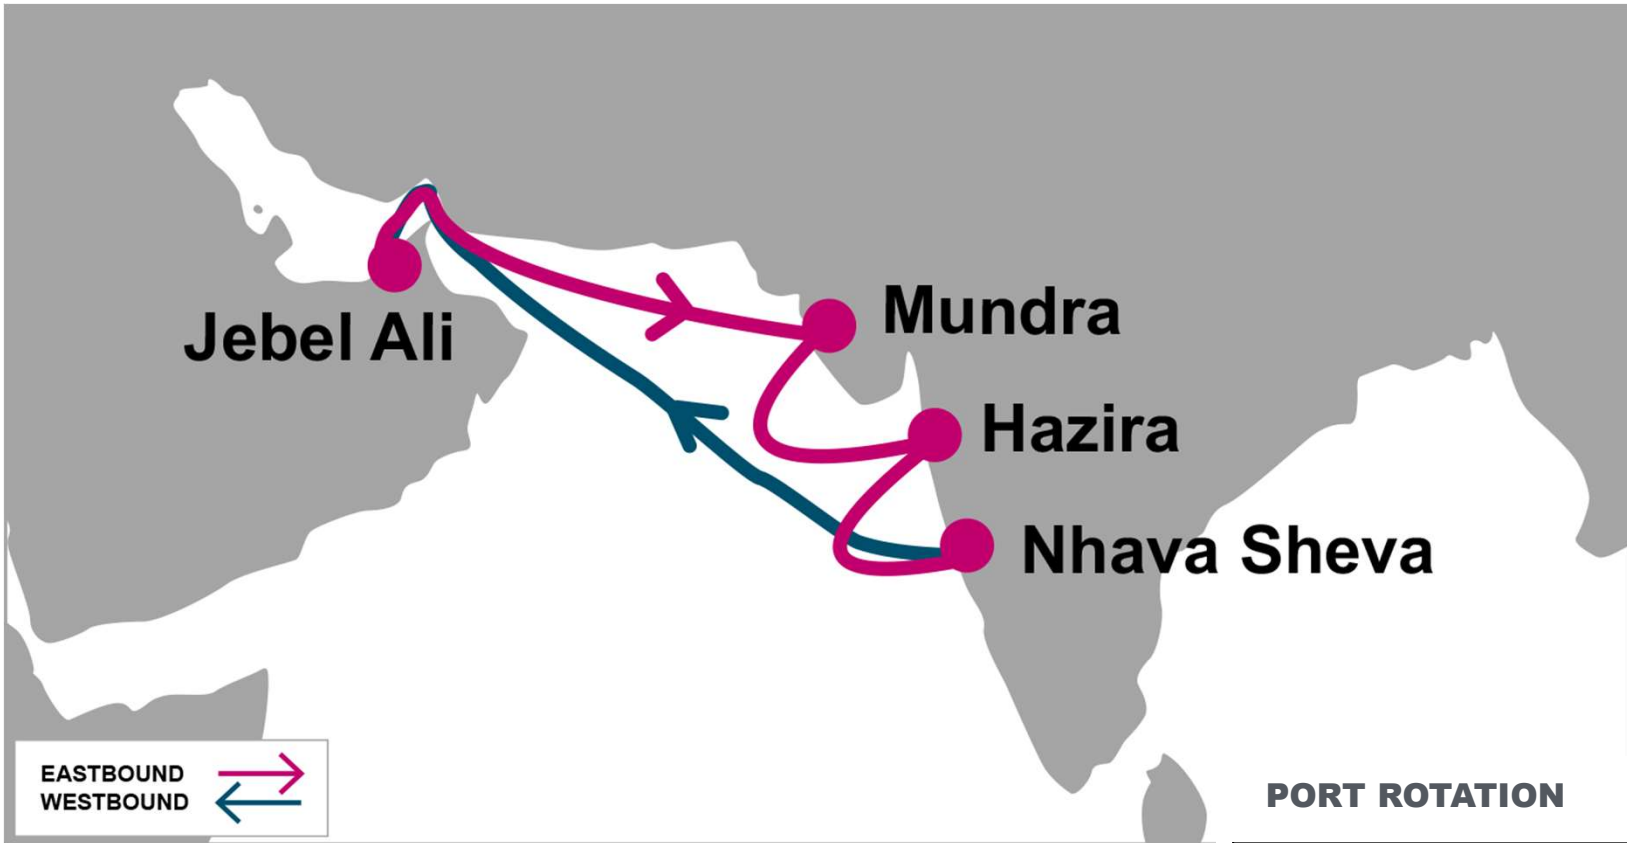

**KEY TRANSIT TABLE** - UNLOCODE PORT NAME & COUNTRY NAME

**JED:** Jeddah, Saudi Arabia | **JEA:** Jebel Ali, UAE

NOTE: Transit times and port rotation are as of now and subject to change

For more information, please click [here](#)

**KEY TRANSIT TABLE** - UNLOCODE PORT NAME & COUNTRY NAME

JED: Jeddah, Saudi Arabia | SOK: Sokhna, Egypt

NOTE: Transit times and port rotation are as of now and subject to change

For more information, please click [here](#)

**PORT ROTATION**

(Terminals are subject to change)

ORIGIN	ETA/ETD	TERMINAL
Jebel Ali <sup>1</sup>	THU/FRI	DP World Jebel Ali – Terminal 2
Jebel Ali <sup>2</sup>	FRI/SAT	DP World Jebel Ali – Terminal 3
Mundra	TUE/WED	Adani Ports and Sez
Hazira	FRI/FRI	Adani Hazira Port Pvt Ltd
Nhava Sheva	SAT/SUN	Gateway Terminals India (GTI)
<b>Turnaround days:</b>	<b>14</b>	

NOTE: Transit times and port rotation are as of now and subject to change