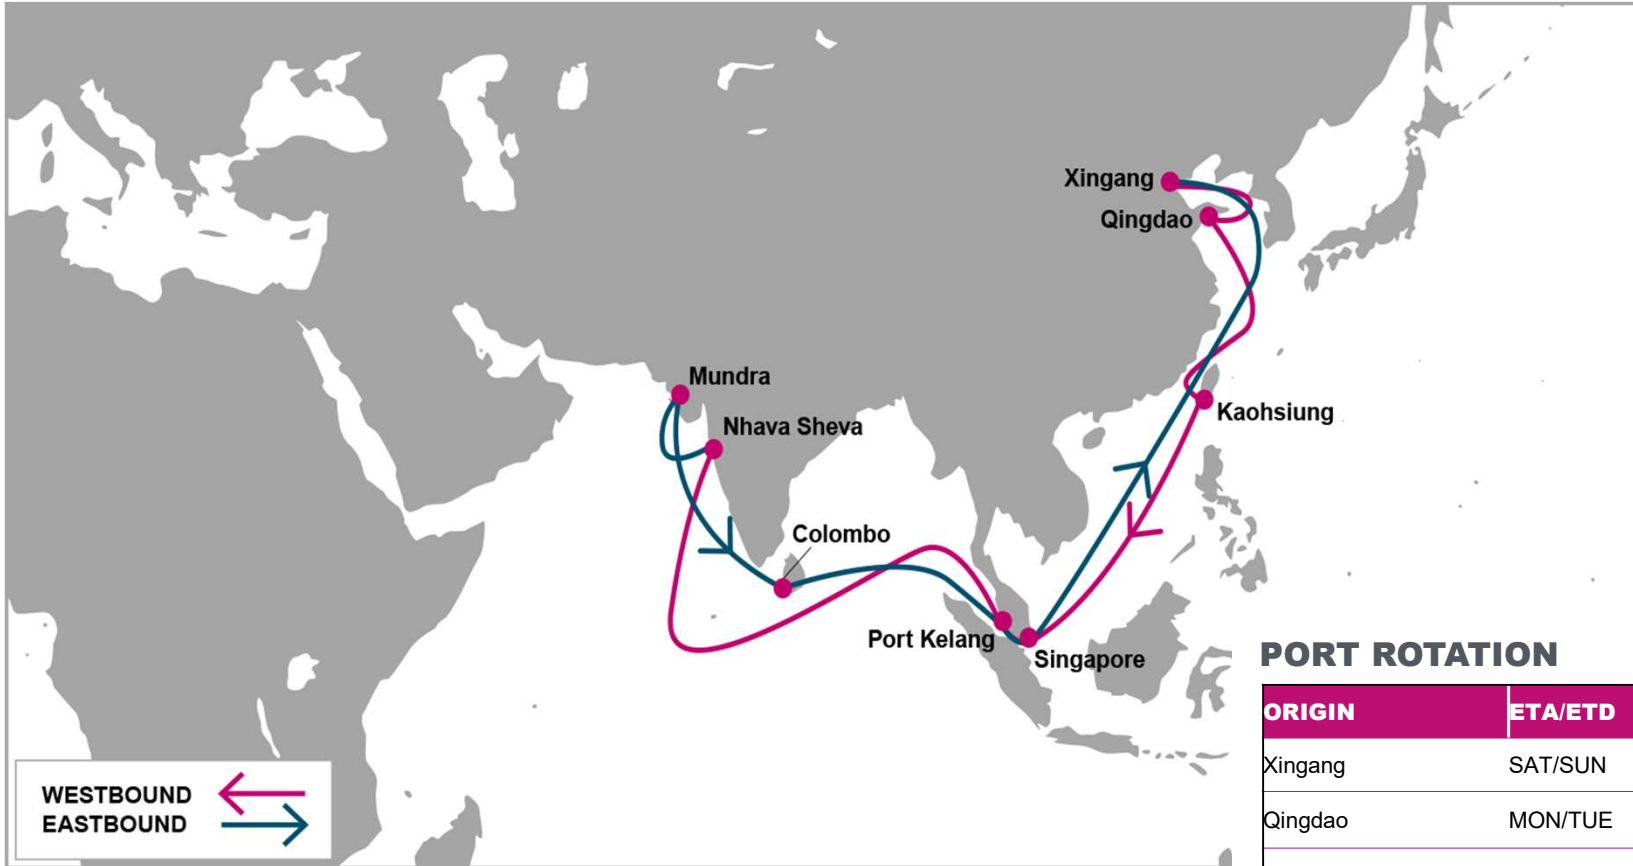

For more information, please click [here](#)

PORT ROTATION

(Terminals are subject to change)

ORIGIN	ETA/ETD	TERMINAL
Xingang	SAT/SUN	Tianjin Port Container Terminal (TCT)
Qingdao	MON/TUE	Qingdao New Qianwan Container Terminal (QQCT)
Kaohsiung	FRI/SAT	Evergreen Marine Corp (berth 79)
Singapore	THU/FRI	PSA Singapore
Port Kelang	FRI/SAT	Westports
Nhava Sheva	SAT/TUE	Jawaharlal Nehru Port Trust (JNPT)
Mundra	WED/THU	Adani CMA Mundra Terminal (ACMTPL)
Colombo	TUE/TUE	Jaya Container Terminal (JCT)
Port Kelang	SUN/MON	Westports
Singapore	TUE/WED	PSA Singapore
Xingang	SAT/SUN	Tianjin Port Container Terminal (TCT)

Turnaround days: 49

W/B	SIN	PKG	NSA	MUN	CMB	E/B	PKG	SIN	TXG	TAO	KHH
TXG	11	12	20	24	30	NSA	12	14	25	27	31
TAO	9	10	18	22	28	MUN	10	12	23	25	29
KHH	5	6	14	18	24	CMB	5	7	18	20	24
SIN		1	8	12	18						
PKG			7	11	17						

KEY TRANSIT TABLE - UNLOCODE PORT NAME & COUNTRY NAME

TXG: Xingang, China | TAO: Qingdao, China | KHH: Kaohsiung, China | SIN: Singapore, Singapore | PKG: Port Kelang, Malaysia | NSA: Nhava Sheva, India | MUN: Mundra, India | CMB: Colombo, Sri Lanka

NOTE: Transit times and port rotation are as of now and subject to change