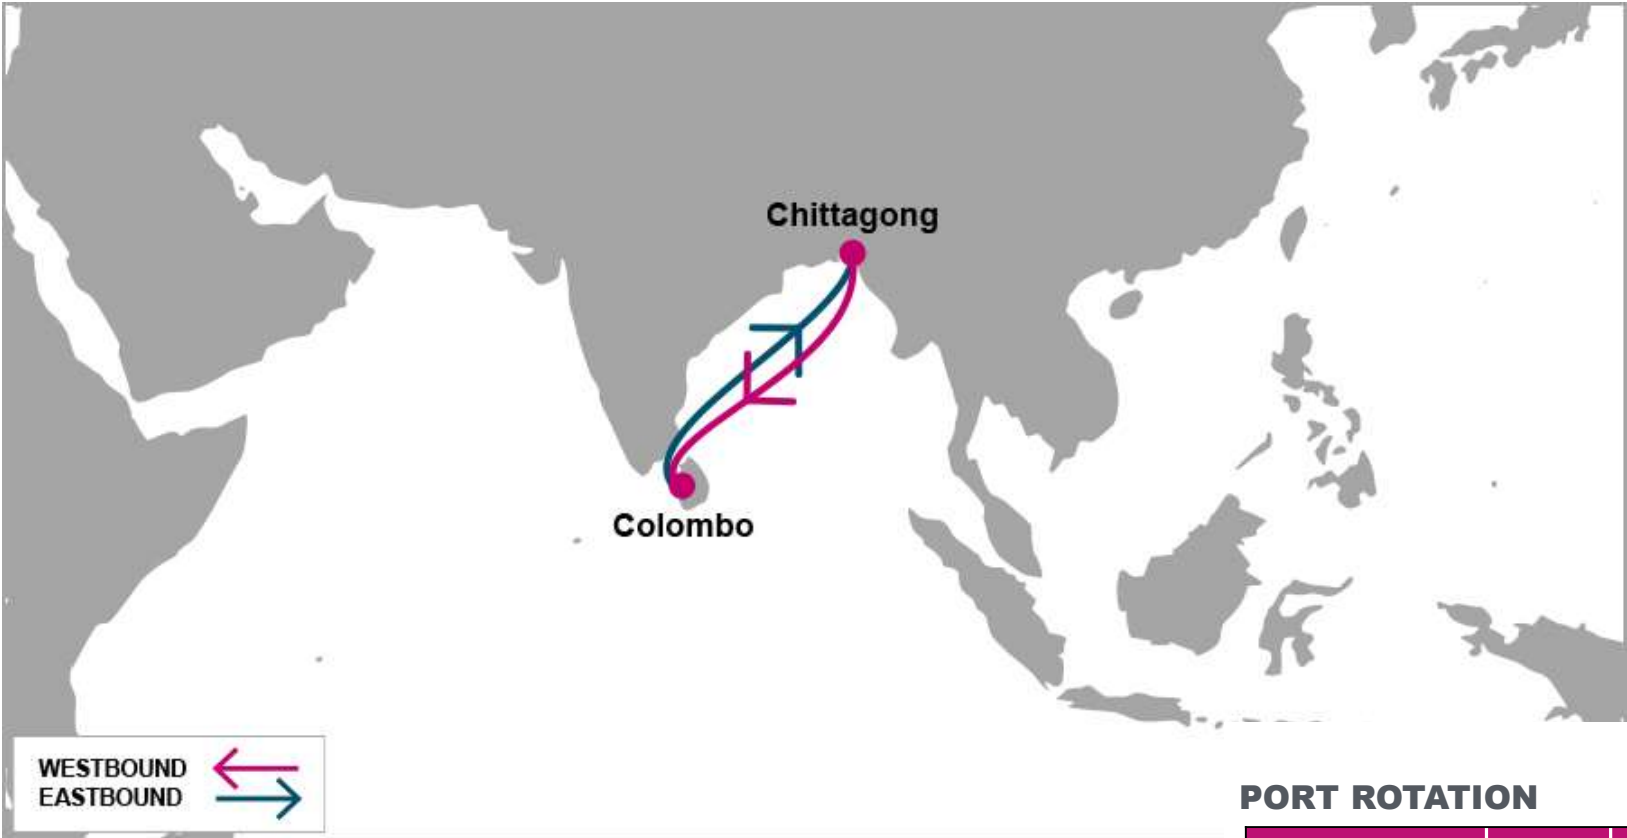

KEY TRANSIT TABLE - UNLOCODE PORT NAME & COUNTRY NAME

SIN: Singapore, Singapore | PKG: Port Kelang, Malaysia | MAA: Chennai, India | VTZ: Visakhapatnam, India

NOTE: Transit times and port rotation are as of now and subject to change

SIN: Singapore, Singapore | PKG: Port Kelang, Malaysia | CGP: Chittagong, Bangladesh

NOTE: Transit times and port rotation are as of now and subject to change

For more information, please click [here](#)

**KEY TRANSIT TABLE** - UNLOCODE PORT NAME & COUNTRY NAME

**JED:** Jeddah, Saudi Arabia | **JEA:** Jebel Ali, UAE

NOTE: Transit times and port rotation are as of now and subject to change

For more information, please click [here](#)

**KEY TRANSIT TABLE** - UNLOCODE PORT NAME & COUNTRY NAME

JED: Jeddah, Saudi Arabia | SOK: Sokhna, Egypt

NOTE: Transit times and port rotation are as of now and subject to change

For more information, please click [here](#)