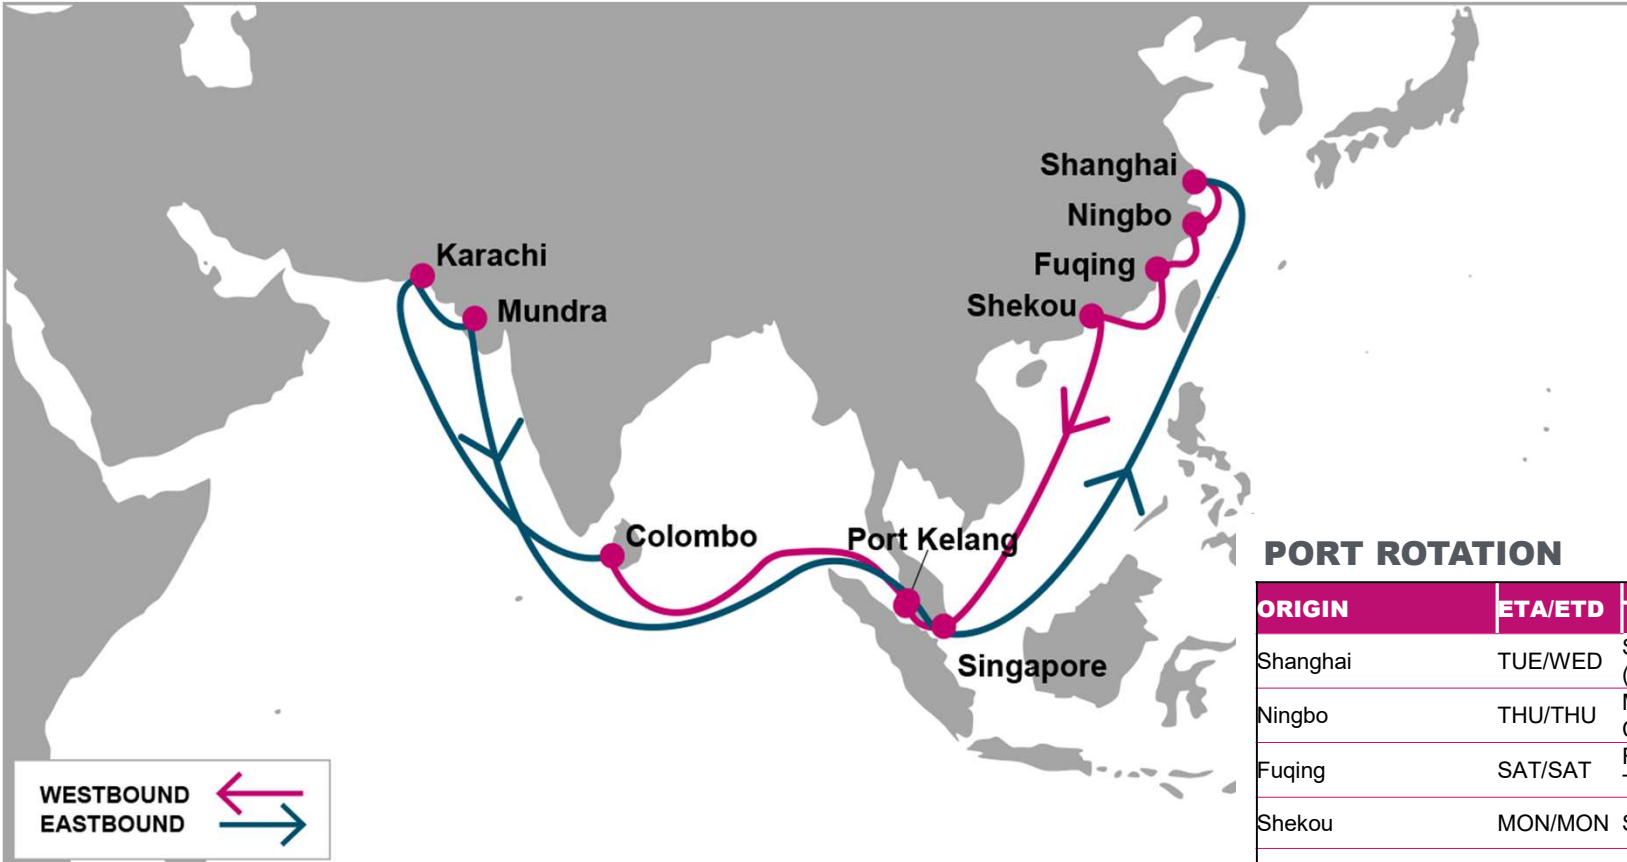

For more information, please click [here](#)

PORT ROTATION

(Terminals are subject to change)

ORIGIN	ETA/ETD	TERMINAL
Shanghai	TUE/WED	SIPG Waigaoqiao Phase V/VI (SMCT)
Ningbo	THU/THU	Meishan/Meigang Island International Container Terminal (MSICT)
Fuqing	SAT/SAT	Fuzhou International Container Terminal
Shekou	MON/MON	Shekou Container Terminal (SCT)
Singapore	SAT/SAT	PSA Singapore
Port Kelang	SUN/MON	North Port
Colombo	THU/THU	Colombo International Container Terminal (CICT)
Karachi	MON/WED	Karachi International Container Terminal (KICT)
Karachi	WED/THU	Pakistan International Container Terminal (PICT)
Mundra	FRI/SAT	Adani CMA Mundra Terminal (ACMTPL)
Port Kelang	SAT/SUN	North Port
Singapore	SUN/MON	PSA Singapore
Shanghai	TUE/WED	SIPG Waigaoqiao Phase V/VI (SMCT)

Turnaround days: 42

W/B	CMB	KHI	KHI	MUN	E/B	PKG	SIN	SHA	NGB	FUG	SHK
SHA	15	19	21	23	CMB	16	17	26	28	30	32
NGB	14	18	20	22	KHI	10	11	20	22	24	26
FUG	12	16	18	20	KHI	9	10	19	21	23	25
SHK	10	14	16	18	MUN	7	8	17	19	21	23
SIN	5	9	11	13							
PKG	3	7	9	11							

KEY TRANSIT TABLE - UNLOCODE PORT NAME & COUNTRY NAME

SHA: Shanghai, China | NGB: Ningbo, China | FUG: Fuqing, China | SHK: Shekou, China | SIN: Singapore, Singapore | PKG: Port Kelang, Malaysia | CMB: Colombo, Sri Lanka | KHI: Karachi, Pakistan | MUN: Mundra, India

NOTE: Transit times and port rotation are as of now and subject to change