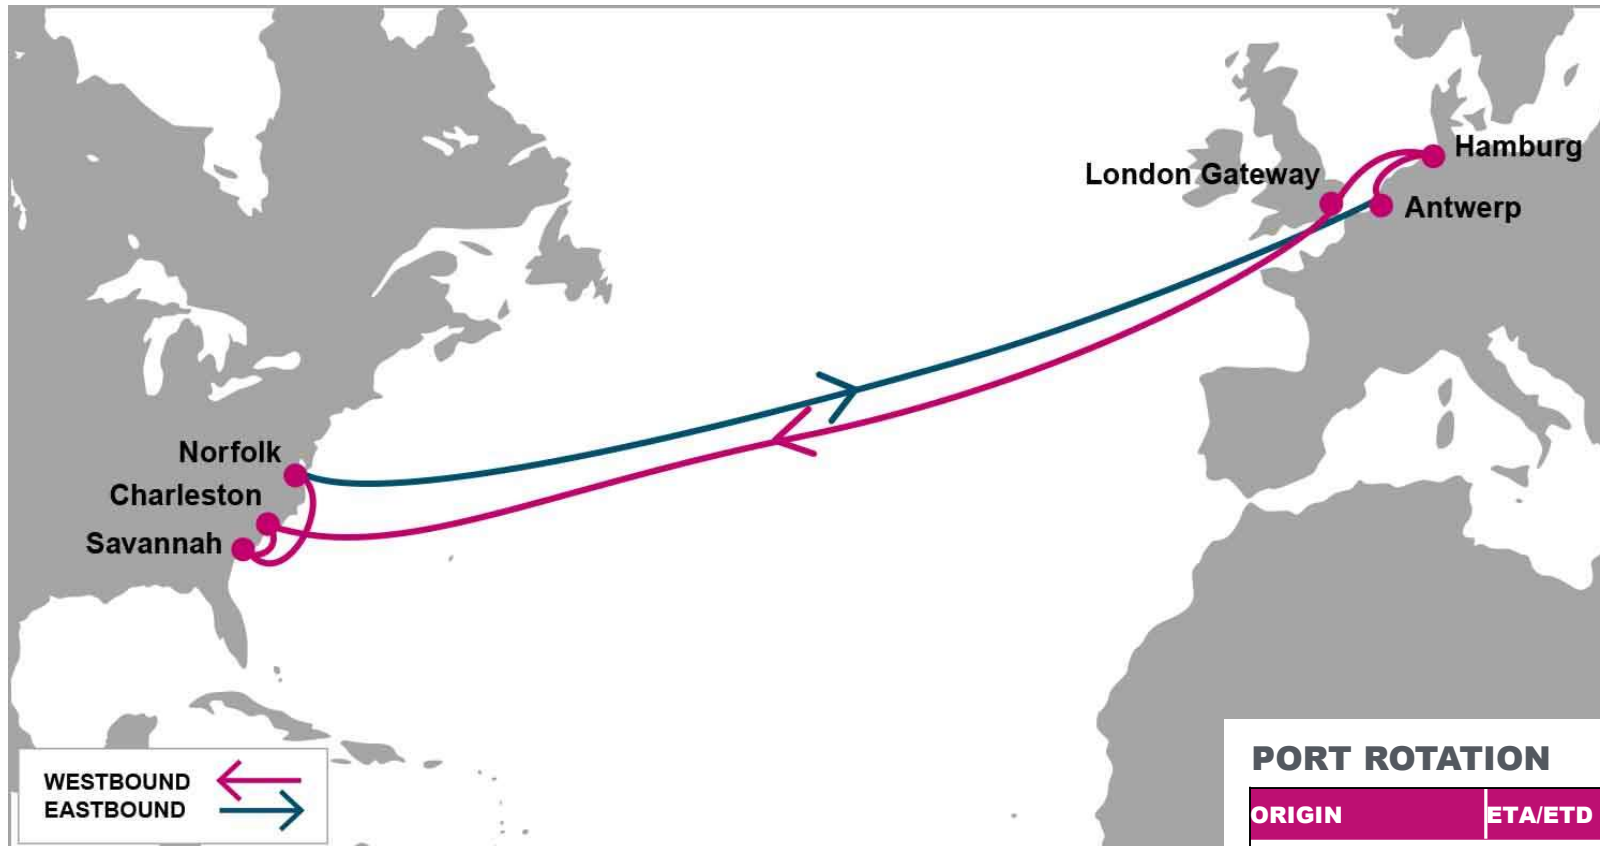

For more information, please click [here](#)

W/B	CHS	SAV	ORF	E/B	ANR	HAM	LGP
ANR	16	20	24	CHS	17	20	23
HAM	12	16	20	SAV	13	16	19
LGP	10	14	18	ORF	9	12	15

PORT ROTATION

(Terminals are subject to change)

ORIGIN	ETA/ETD	TERMINAL
Antwerp	FRI/SAT	PSA Europe Terminal
Hamburg	MON/WED	Container Terminal Altenwerder (CTA)
London Gateway	THU/FRI	DP World London Gateway Port
Charleston	MON/TUE	Wando Welch Terminal (WWT)
Savannah	FRI/SAT	Garden City Terminal
Norfolk	TUE/WED	Norfolk International Terminal (NIT)
Antwerp	FRI/SAT	PSA Europe Terminal
Turnaround days: 35		

KEY TRANSIT TABLE - UNLOCODE PORT NAME & COUNTRY NAME

ANR: Antwerp, Belgium | HAM: Hamburg, Germany | LGP: London Gateway, UK | CHS: Charleston, USA | SAV: Savannah, USA | ORF: Norfolk, USA

NOTE: Transit times and port rotation are as of now and subject to change