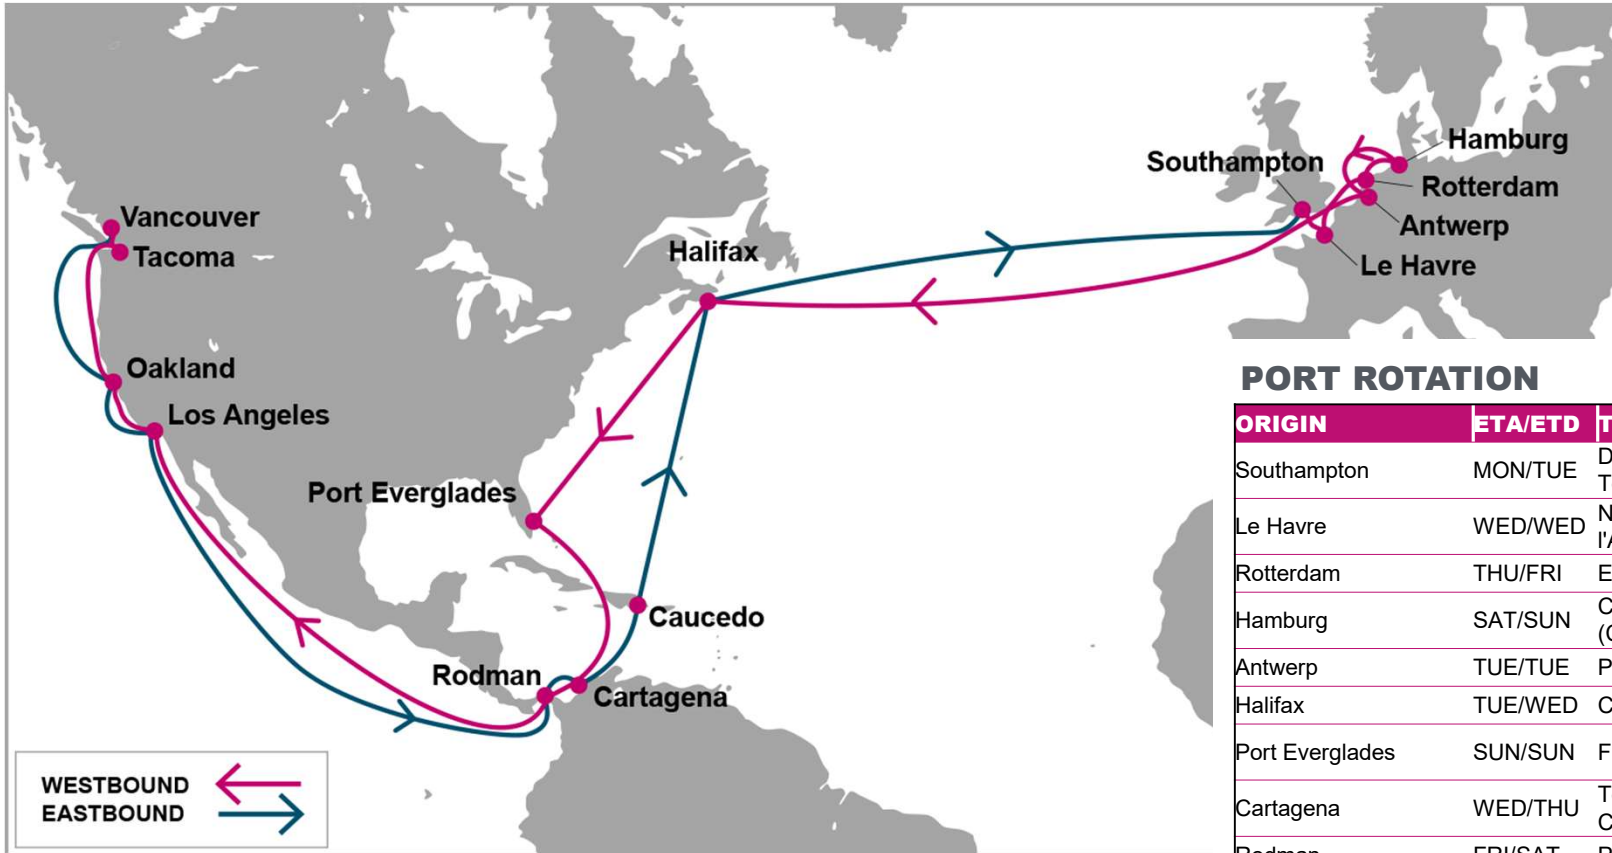

For more information, please click [here](#)

PORT ROTATION

(Terminals are subject to change)

ORIGIN	ETA/ETD	TERMINAL
Southampton	MON/TUE	DP World Southampton Container Terminal (SCT)
Le Havre	WED/WED	North Terminals - Quais de l'Atlantique (CNMP)
Rotterdam	THU/FRI	ECT Delta Terminal
Hamburg	SAT/SUN	Container Terminal Altenwerder (CTA)
Antwerp	TUE/TUE	PSA Europe Terminal
Halifax	TUE/WED	Ceres Halifax
Port Everglades	SUN/SUN	Florida International Terminal
Cartagena	WED/THU	Terminal De Contenedores De Cartagena (Contecar)
Rodman	FRI/SAT	PSA Panama International Terminal
Los Angeles	SUN/TUE	Yusen Terminal International (YTI)
Oakland	WED/THU	Oakland International container Terminal (OICT)
Tacoma	SUN/MON	Husky Terminal
Vancouver	MON/TUE	DP World Fraser Surrey
Oakland	THU/FRI	Oakland International container Terminal (OICT)
Los Angeles	SAT/SUN	Yusen Terminal International (YTI)
Rodman	TUE/WED	PSA Panama International Terminal
Cartagena	SAT/SAT	Terminal De Contenedores De Cartagena (Contecar)
Caucedo	MON/MON	DP World Caucedo
Halifax	SAT/SUN	Ceres Halifax
Southampton	MON/TUE	DP World Southampton Container Terminal (SCT)

W/B	HAL	PEF	CTG	ROD	LAX	OAK	TIW	VAN	E/B	ROD	CTG	CAU	HAL	SOU	LEH	RTM	HAM	ANR
SOU	14	19	22	24	33	36	40	41	TIW	12	15	17	21	35	37	38	40	43
LEH	13	18	21	23	32	35	39	40	VAN	10	13	15	19	34	36	37	39	42
RTM	11	16	19	21	30	33	37	38	OAK	8	11	13	17	31	33	34	36	39
HAM	9	14	17	19	28	31	35	36	LAX	7	10	12	16	29	31	32	34	37
ANR	7	12	15	17	26	29	33	34	ROD		3	5	9	19	21	22	24	27
									CTG			2	6	16	18	19	21	24
									CAU				4	14	16	17	19	22
									HAL					8	10	11	13	16

KEY TRANSIT TABLE - UNLOCODE PORT NAME & COUNTRY NAME

SOU: Southampton, UK | RTM: Rotterdam, Netherland | HAM: Hamburg, Germany | ANR: Antwerp, Belgium | LEH: Le Havre, France | TIW: Tacoma, USA | VAN: Vancouver, Canada | OAK: Oakland, USA | LAX: Los Angeles, USA | ROD: Rodman, Panama | CTG: Cartagena, Colombia | CAU: Caucedo, Dominican Republic | HAL: Halifax, Canada

Turnaround days: 77

NOTE: Transit times and port rotation are as of now and subject to change