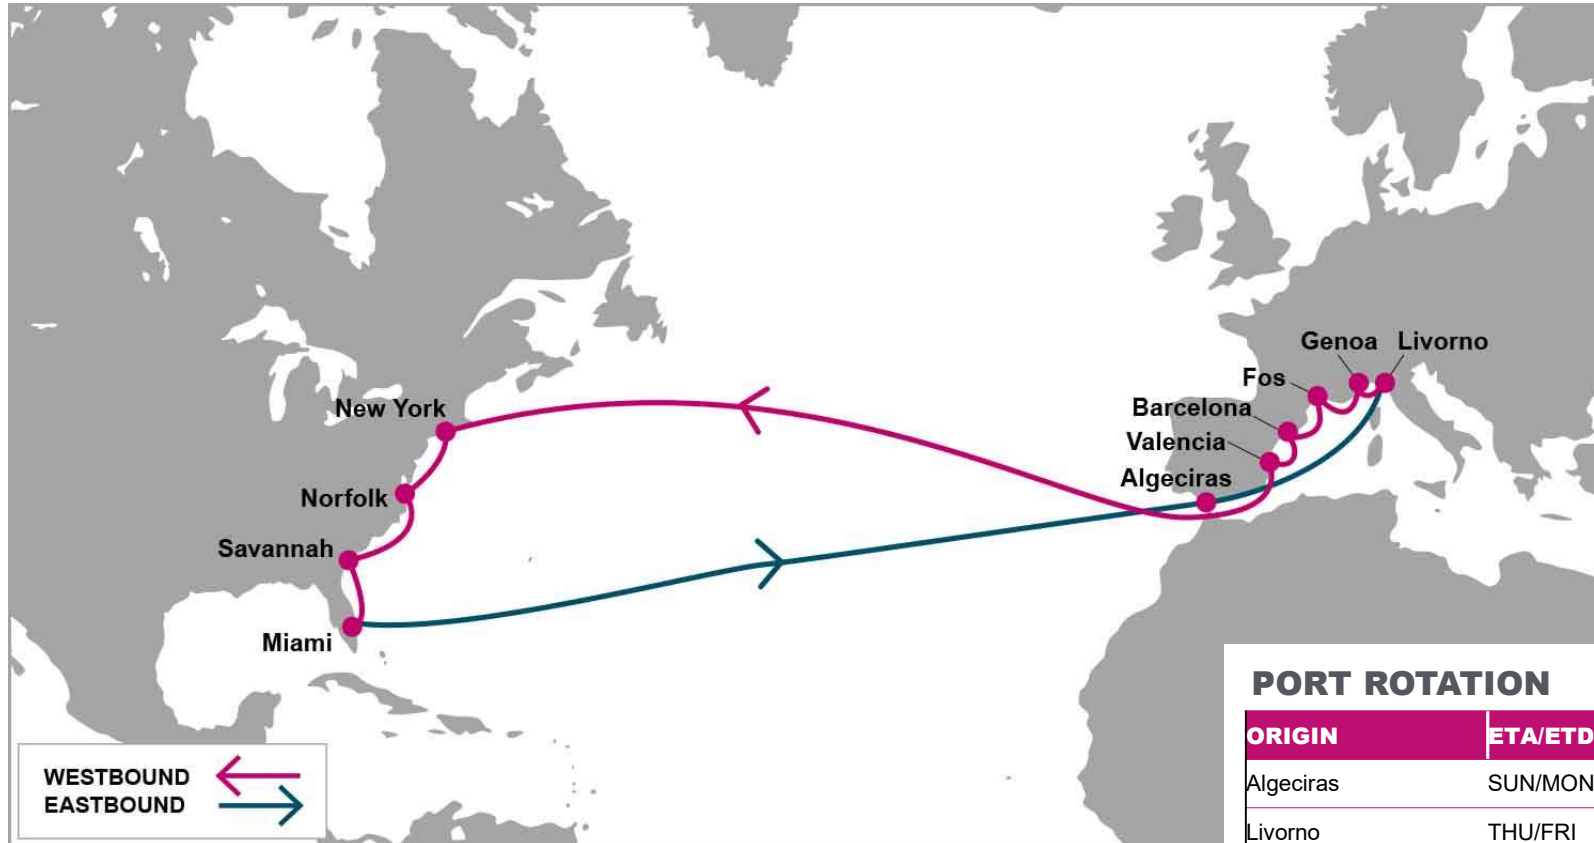

For more information, please click [here](#)

PORT ROTATION

(Terminals are subject to change)

ORIGIN	ETA/ETD	TERMINAL
Algerias	SUN/MON	Total Terminal International (TTI)
Livorno	THU/FRI	Terminal Darsena Toscana (TDT)
Genoa	SAT/SUN	PSA Genova (former VTE)
Fos	MON/TUE	Eurofos
Barcelona	WED/THU	APM Terminals Barcelona
Valencia	FRI/SAT	Noatum Container Terminal
New York	MON/TUE	Maher Terminals
Norfolk	WED/THU	Norfolk International Terminal (NIT)
Savannah	SAT/SUN	Garden City Terminal
Miami	MON/TUE	South Florida Container Terminal (SFCT)
Algerias	SUN/MON	Total Terminal International (TTI)
Turnaround days: 42		

W/B	NYC	ORF	SAV	MIA	E/B	ALG	LIV	GOA	FOS	BCN	VLC
ALG	21	23	26	28	NYC	19	23	25	27	29	31
LIV	17	19	22	24	ORF	17	21	23	25	27	29
GOA	15	17	20	22	SAV	14	18	20	22	24	26
FOS	13	15	18	20	MIA	12	16	18	20	22	24
BCN	11	13	16	18							
VLC	9	11	14	16							

KEY TRANSIT TABLE - UNLOCODE PORT NAME & COUNTRY NAME

FOS: Fos, France | GOA: Genoa, Italy | LIV: Livorno, Italy | BCN: Barcelona, Spain | VLC: Valencia, Spain | NYC: New York, USA | ORF: Norfolk, USA | SAV: Savannah, USA | MIA: Miami, USA | ALG: Algerias, Spain

NOTE: Transit times and port rotation are as of now and subject to change