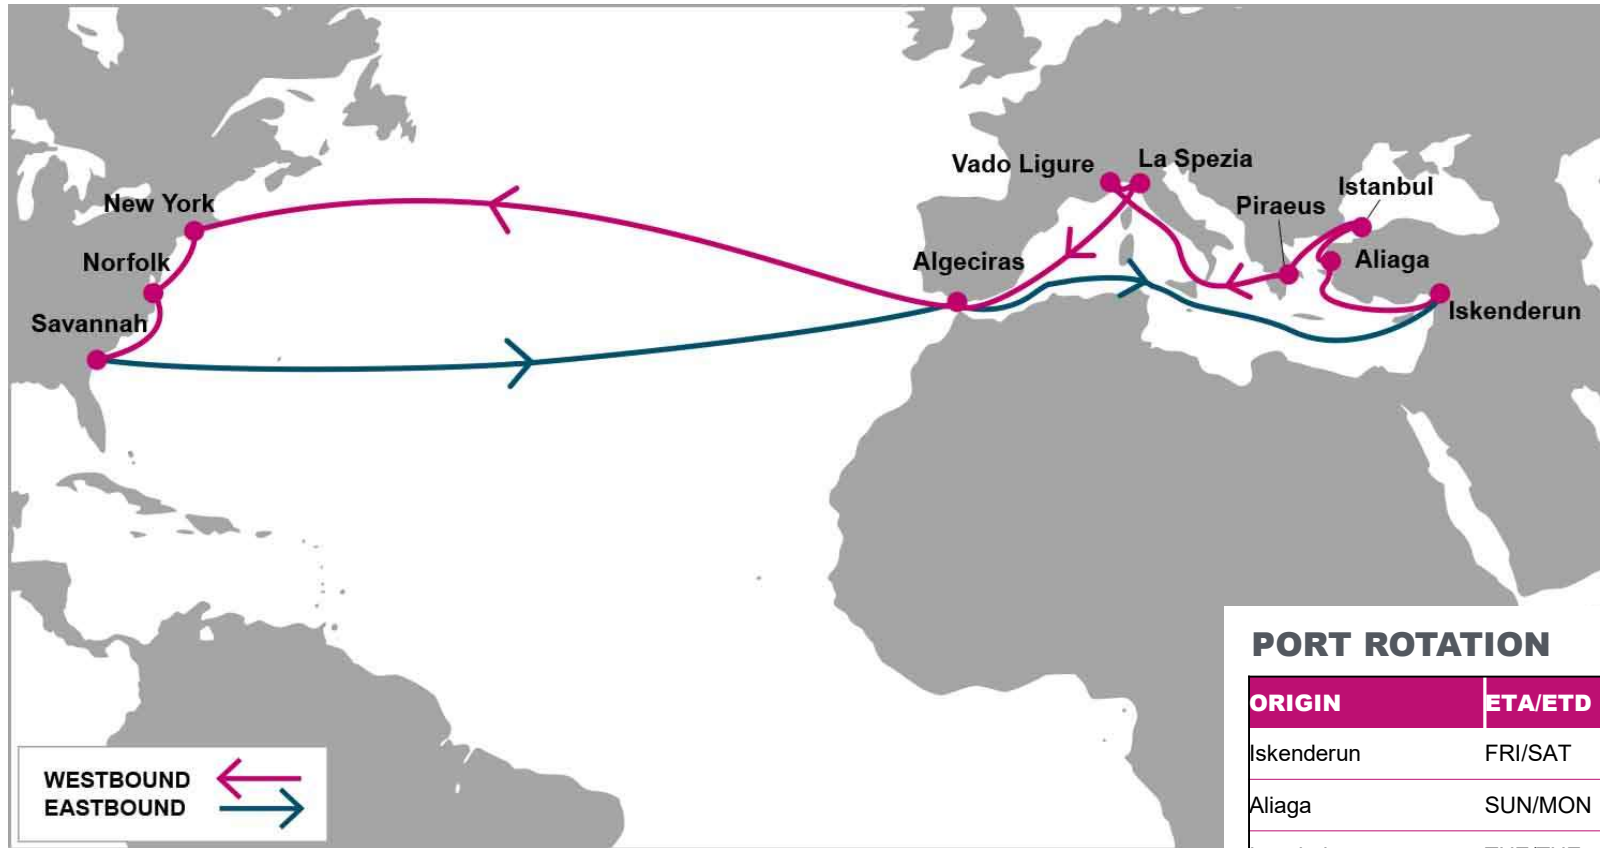

For more information, please click [here](#)

WESTBOUND ←
EASTBOUND →

W/B	NYC	ORF	SAV	E/B	ALG	ISK	ALI	IST	PIR	VDL	SPE
ISK	20	22	24	NYC	15	20	22	24	25	28	29
ALI	18	20	22	ORF	13	18	20	22	23	26	27
IST	17	19	21	SAV	11	16	18	20	21	24	25
PIR	15	17	19								
VDL	12	14	16								
SPE	11	13	15								
ALG	07	09	11								

KEY TRANSIT TABLE - UNLOCODE PORT NAME & COUNTRY NAME

ISK: Iskenderun, Turkey | ALI: Aliaga, Turkey | IST: Istanbul, Turkey | PIR: Piraeus, Greece | VDL: Vado Ligure, Italy | SPE: La Spezia, Italy | ALG: Algeciras, Spain | NYC: New York, USA | ORF: Norfolk, USA | SAV: Savannah, USA

PORT ROTATION

(Terminals are subject to change)

ORIGIN	ETA/ETD	TERMINAL
Iskenderun	FRI/SAT	Limakport Iskenderun
Aliaga	SUN/MON	Nempport
Istanbul	TUE/TUE	Kumport
Piraeus	WED/THU	Piraeus Container Terminal (PCT)
Vado Ligure	SAT/SUN	APMT Vado Ligure
La Spezia	SUN/MON	La Spezia Container Terminal (LSCT)
Algeciras	THU/FRI	Total Terminal International (TTI)
New York	FRI/SAT	Maher Terminals
Norfolk	SUN/MON	Norfolk International Terminal (NIT)
Savannah	TUE/WED	Garden City Terminal
Algeciras	SUN/SUN	Total Terminal International (TTI)
Iskenderun	FRI/SAT	Limakport Iskenderun
Turnaround days: 42		

NOTE: Transit times and port rotation are as of now and subject to change