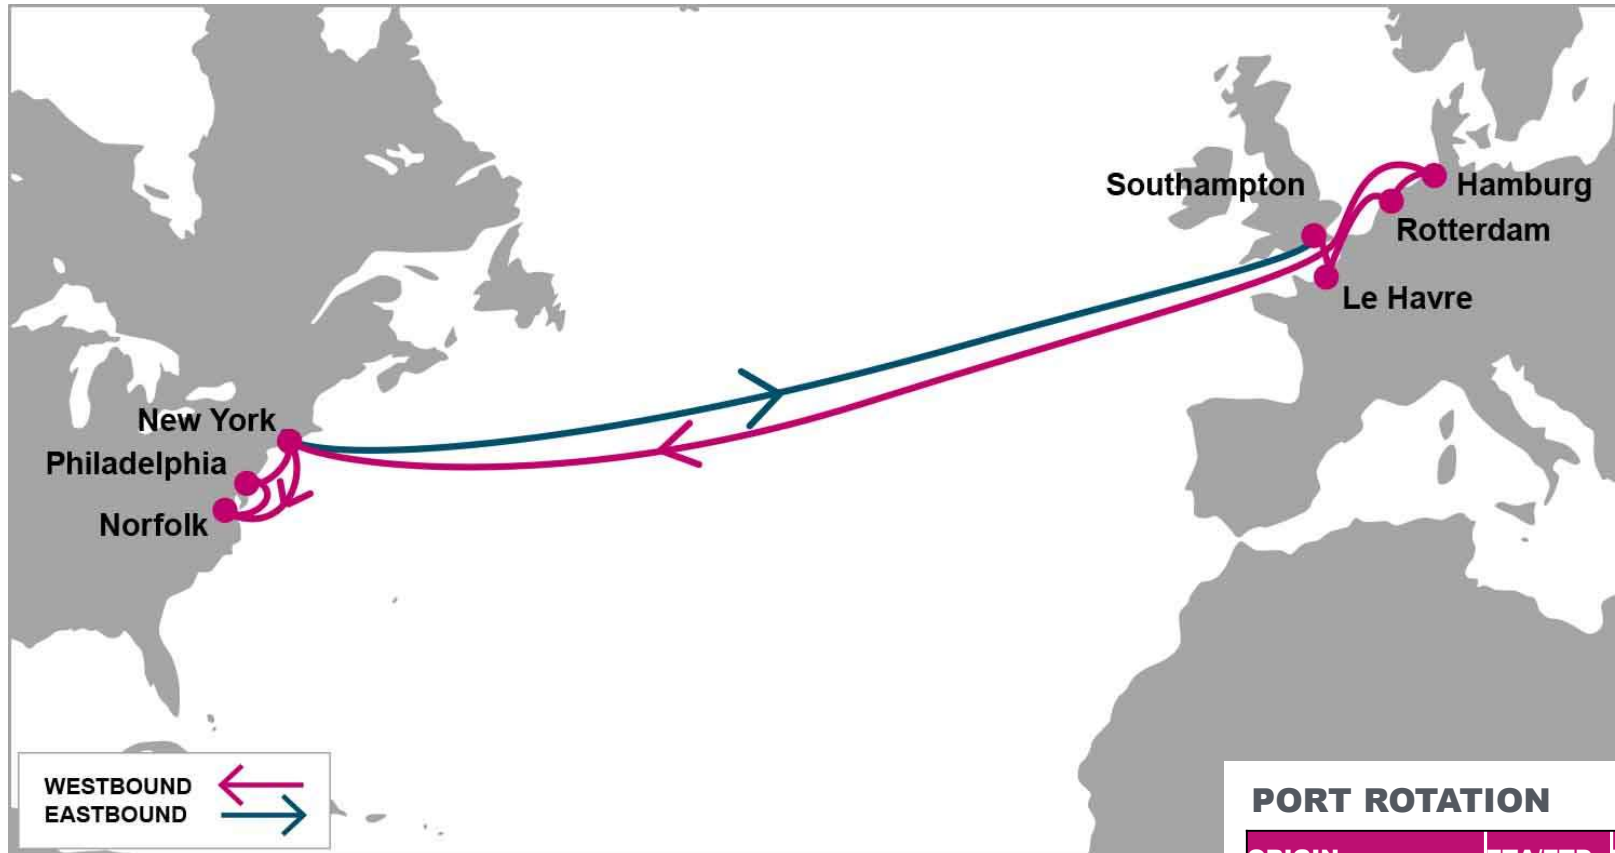

For more information, please click [here](#)

PORT ROTATION

(Terminals are subject to change)

ORIGIN	ETA/ETD	TERMINAL
Southampton	SAT/SUN	DP World Southampton
Le Havre	SUN/MON	North Terminals - Quais de Amerique (CNMP)
Rotterdam	TUE/WED	ECT Delta Terminal
Hamburg	FRI/SAT	Container Terminal Altenwerder (CTA)
New York	TUE/WED	Maher Terminals
Norfolk	THU/SAT	Norfolk International Terminal (NIT)
Philadelphia	SUN/MON	Packer Avenue Marine Terminal
New York	TUE/WED	Maher Terminals
Southampton	SAT/SUN	DP World Southampton
Turnaround days: 35		

W/B	NYC	ORF	PHL	E/B	SOU	LEH	RTM	HAM
SOU	16	18	21	ORF	14	15	17	20
LEH	15	17	20	PHL	12	13	15	18
RTM	13	15	18	NYC	10	11	13	16
HAM	10	12	15					

KEY TRANSIT TABLE - UNLOCODE PORT NAME & COUNTRY NAME

LEH: Le Havre, France | SOU: Southampton, UK | RTM: Rotterdam, Netherland | HAM: Hamburg, Germany | NYC: New York, USA | PHL: Philadelphia, USA | ORF: Norfolk, USA

NOTE: Transit times and port rotation are as of now and subject to change