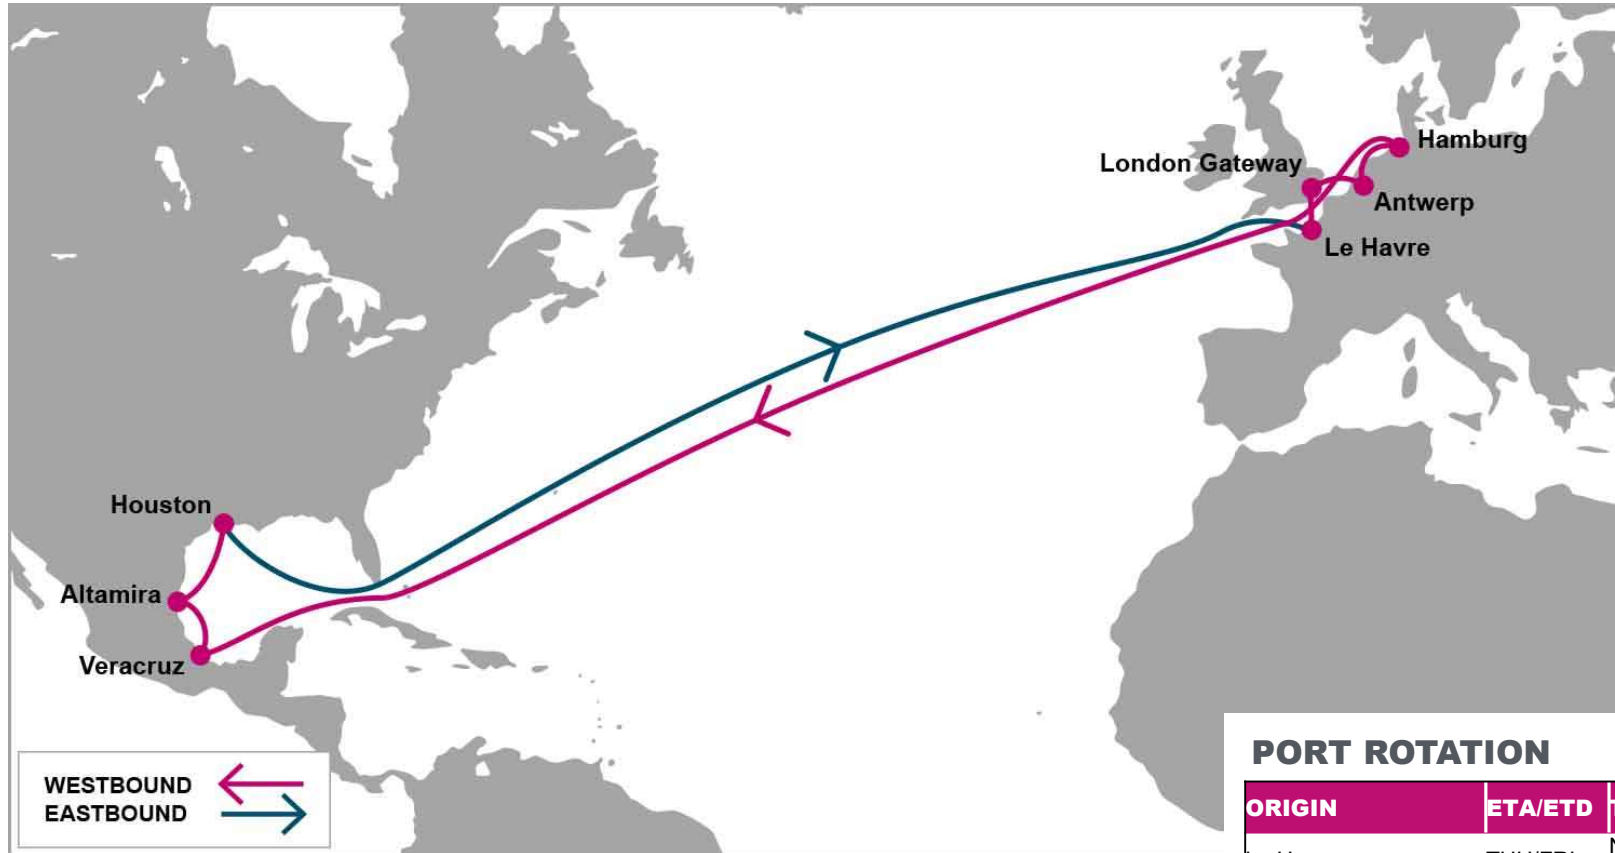

For more information, please click [here](#)

WESTBOUND ←
EASTBOUND →

W/B	VER	ATM	HOU	E/B	LEH	LGP	ANR	HAM
LEH	20	22	26	VER	20	22	24	27
LGP	19	21	25	ATM	18	20	22	25
ANR	16	18	22	HOU	13	15	17	20
HAM	13	15	19					

PORT ROTATION

(Terminals are subject to change)

ORIGIN	ETA/ETD	TERMINAL
Le Havre	THU/FRI	North Terminals - Quais de l'Atlantique (CNMP)
London Gateway	SAT/SAT	DP World London Gateway Port
Antwerp	MON/TUE	PSA Europe Terminal
Hamburg	THU/FRI	Container Terminal Altenwerder (CTA)
Veracruz	THU/FRI	Internaconal de Contenedores Asociados de Veracruz
Altamira	SAT/SUN	Infraestructura Portuaria Mexicana (IPM)
Houston	WED/FRI	Barbours Cut Terminal (BCT)
Le Havre	THU/FRI	North Terminals - Quais de l'Atlantique (CNMP)
Turnaround days: 42		

KEY TRANSIT TABLE - UNLOCODE PORT NAME & COUNTRY NAME

LGP: London Gateway, UK | ANR: Antwerp, Belgium | HAM: Hamburg, Germany | TUX: Tuxpan, Mexico | VER: Veracruz, Mexico | ATM: Altamira, Mexico | HOU Houston, USA | MSY: New Orleans, USA

NOTE: Transit times and port rotation are as of now and subject to change