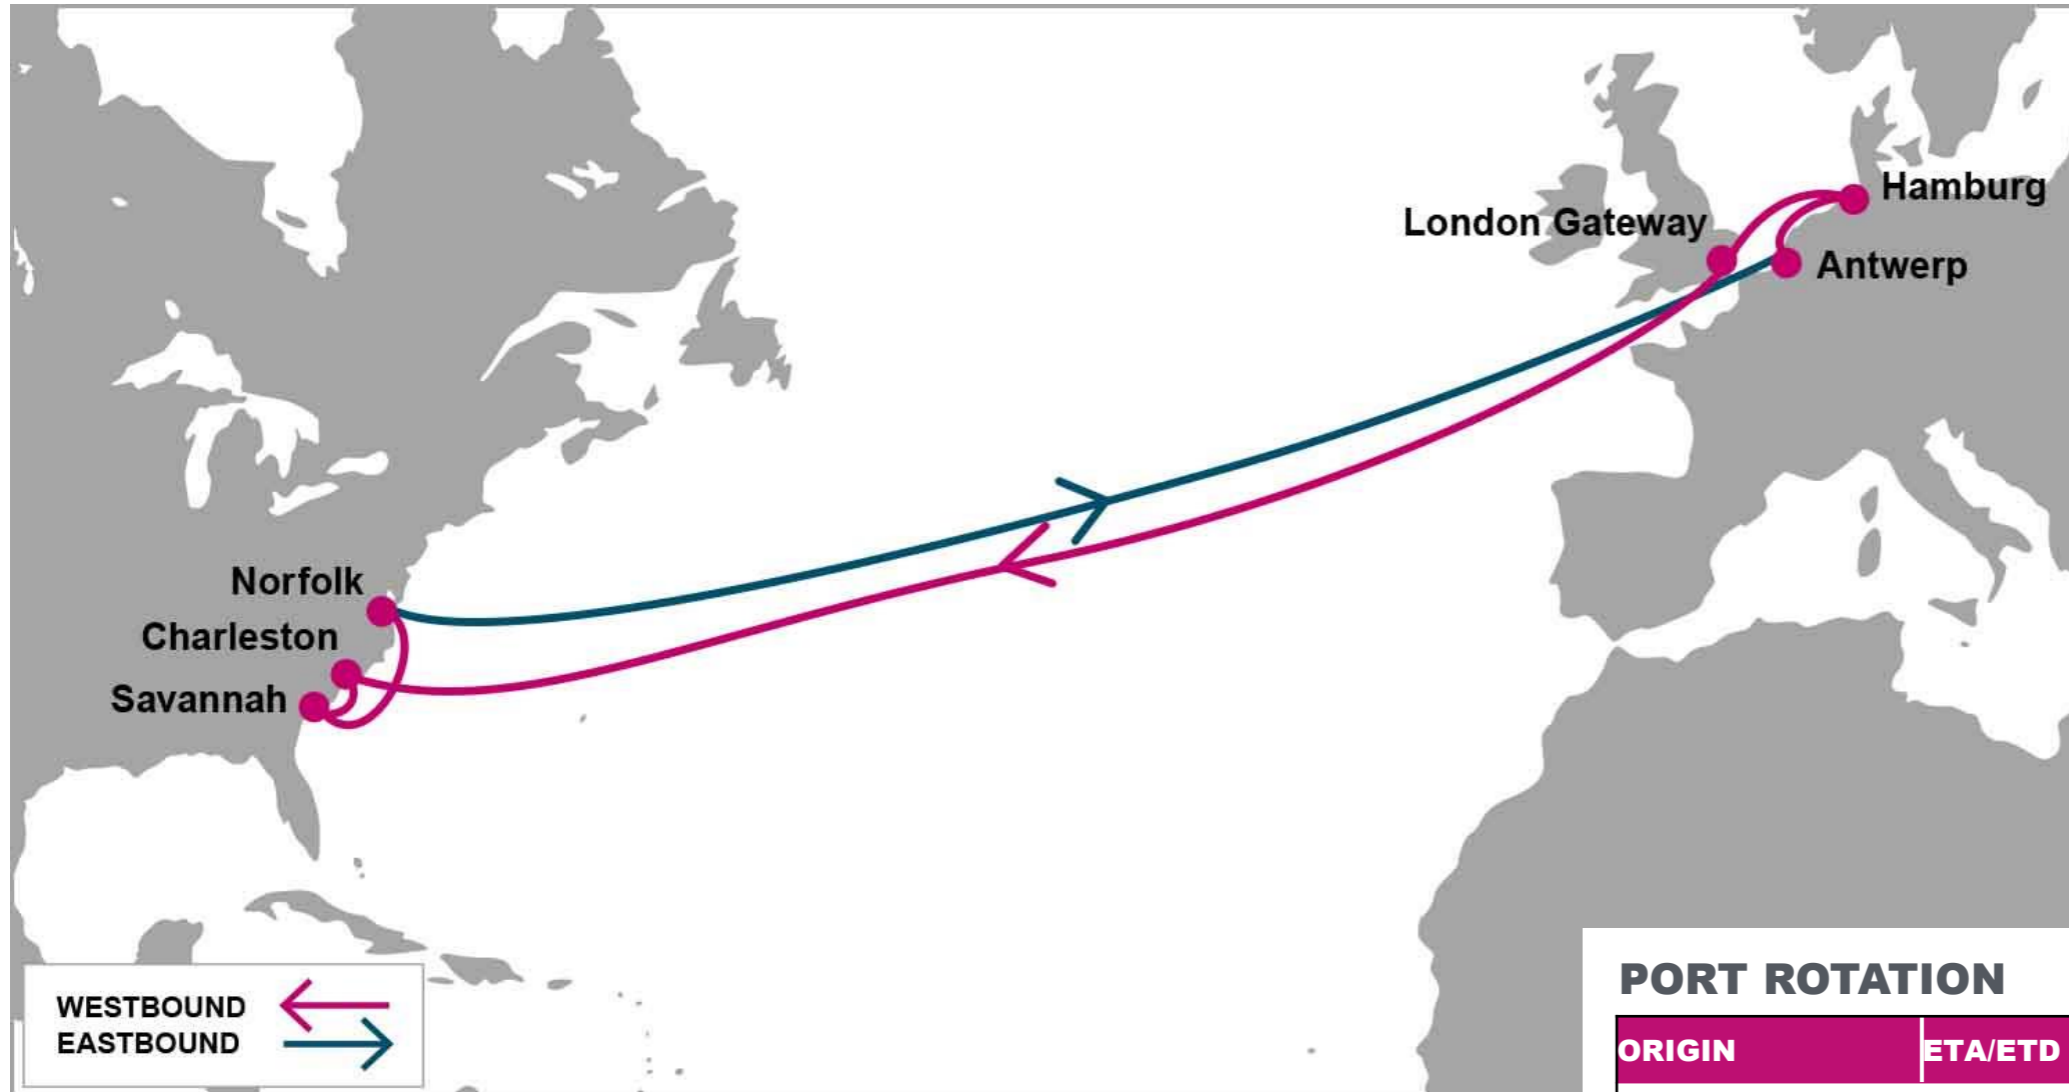

For more information, please click [here](#)

W/B	CHS	SAV	ORF	E/B	ANR	HAM	LGP
ANR	16	20	24	CHS	16	19	22
HAM	12	16	20	SAV	13	16	19
LGP	10	14	18	ORF	9	12	15

PORT ROTATION

(Terminals are subject to change)

ORIGIN	ETA/ETD	TERMINAL
Antwerp	FRI/SAT	PSA Europe Terminal
Hamburg	MON/WED	Container Terminal Altenwerder (CTA)
London Gateway	THU/FRI	DP World London Gateway Port
Charleston	MON/WED	Hugh K. Leatherman Terminal (HLT)
Savannah	FRI/SAT	Garden City Terminal
Norfolk	TUE/WED	Norfolk International Terminal (NIT)
Antwerp	FRI/SAT	PSA Europe Terminal
Turnaround days: 35		

KEY TRANSIT TABLE - UNLOCODE PORT NAME & COUNTRY NAME

ANR: Antwerp, Belgium | **HAM:** Hamburg, Germany | **LGP:** London Gateway, UK | **CHS:** Charleston, USA | **SAV:** Savannah, USA | **ORF:** Norfolk, USA

NOTE: Transit times and port rotation are as of now and subject to change