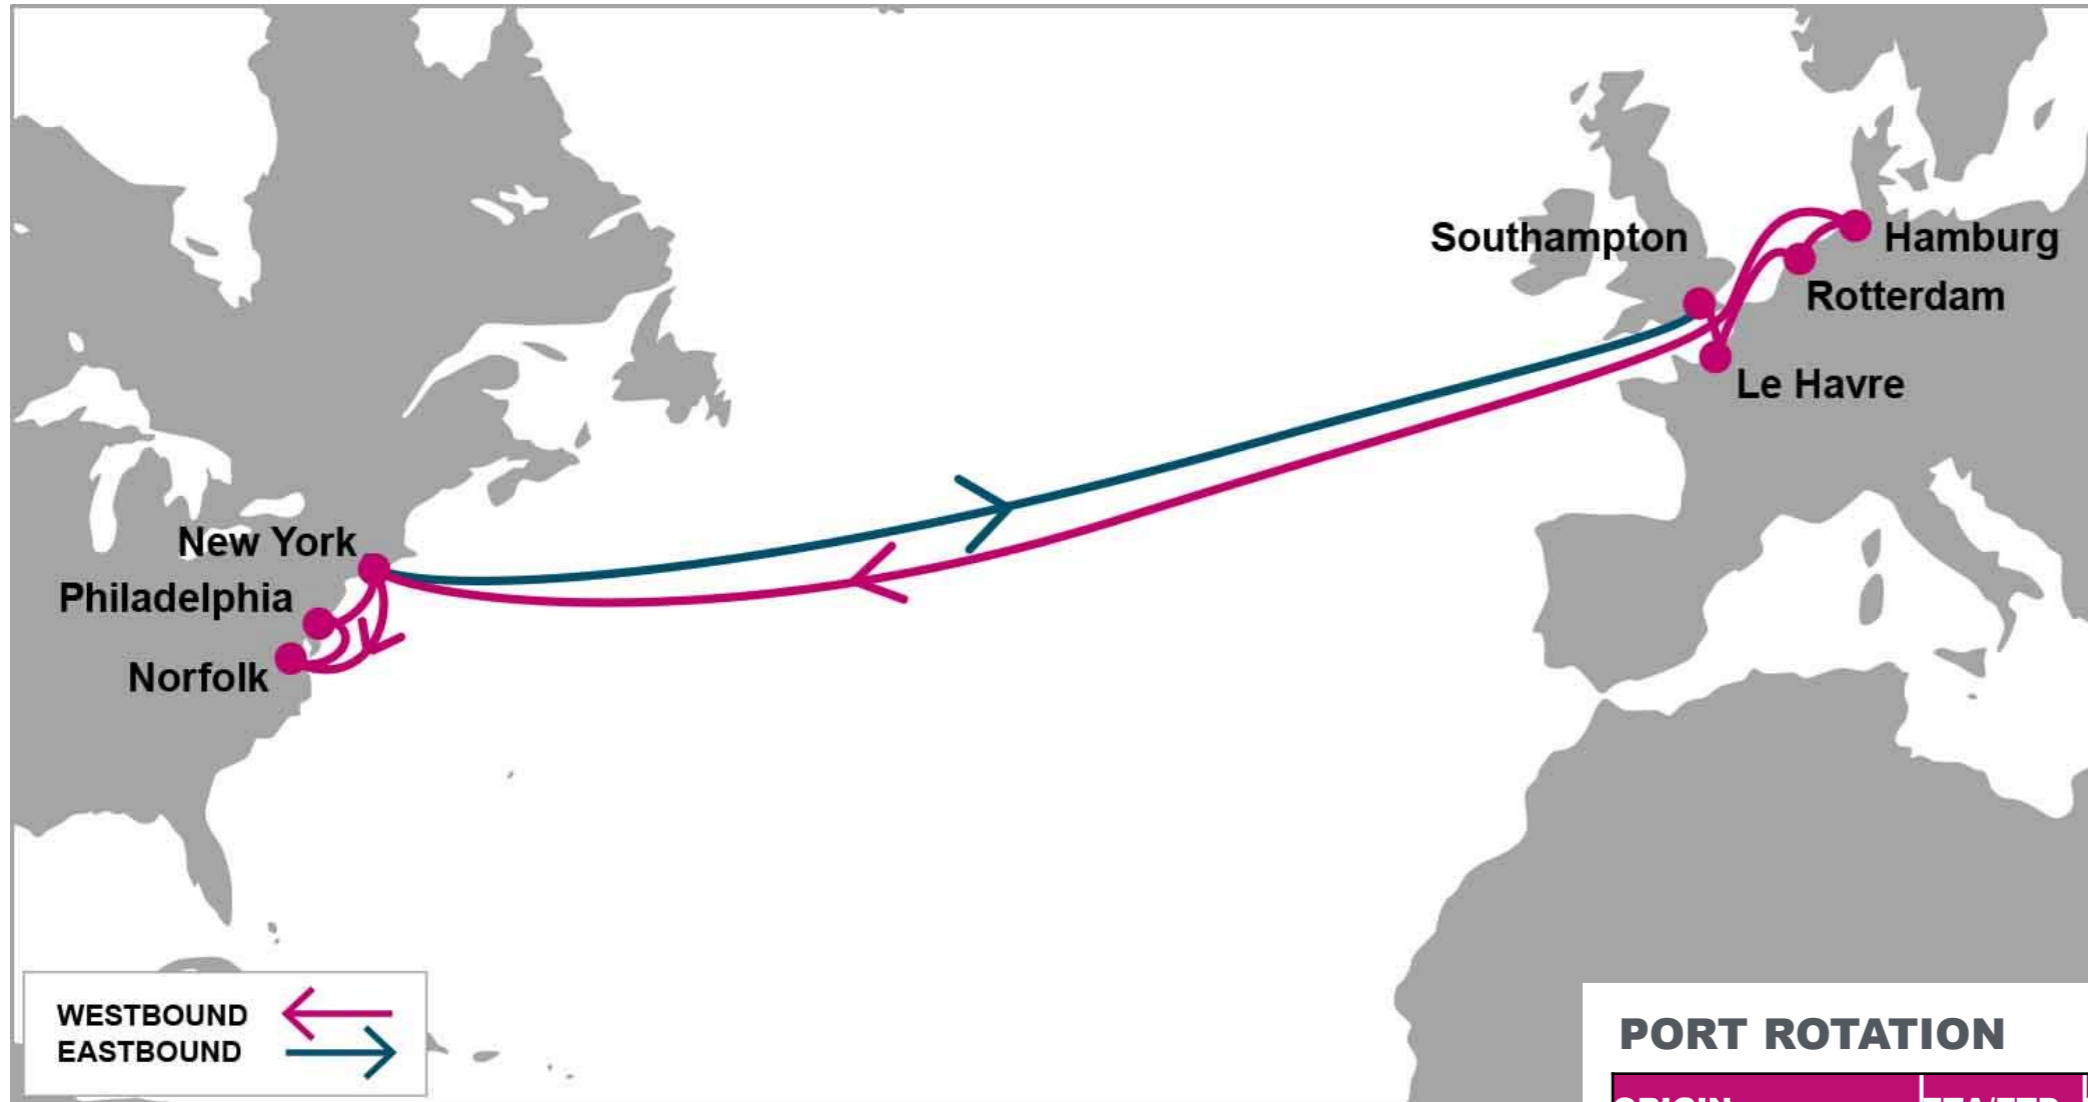

For more information, please click [here](#)

PORT ROTATION

(Terminals are subject to change)

ORIGIN	ETA/ETD	TERMINAL
Southampton	SAT/SUN	DP World Southampton
Le Havre	SUN/MON	North Terminals - Quais de Amerique (CNMP)
Rotterdam	TUE/WED	ECT Delta Terminal
Hamburg	FRI/SAT	Container Terminal Altenwerder (CTA)
New York	TUE/WED	Maher Terminals
Norfolk	THU/SAT	Norfolk International Terminal (NIT)
Philadelphia	SUN/MON	Packer Avenue Marine Terminal
New York	TUE/WED	Maher Terminals
Southampton	SAT/SUN	DP World Southampton
Turnaround days: 35		

W/B	NYC	ORF	PHL	E/B	SOU	LEH	RTM	HAM
SOU	16	18	21	ORF	14	15	17	20
LEH	15	17	20	PHL	12	13	15	18
RTM	13	15	18	NYC	10	11	13	16
HAM	10	12	15					

KEY TRANSIT TABLE - UNLOCODE PORT NAME & COUNTRY NAME

LEH: Le Havre, France | SOU: Southampton, UK | RTM: Rotterdam, Netherland | HAM: Hamburg, Germany | NYC: New York, USA | PHL: Philadelphia, USA | ORF: Norfolk, USA

NOTE: Transit times and port rotation are as of now and subject to change