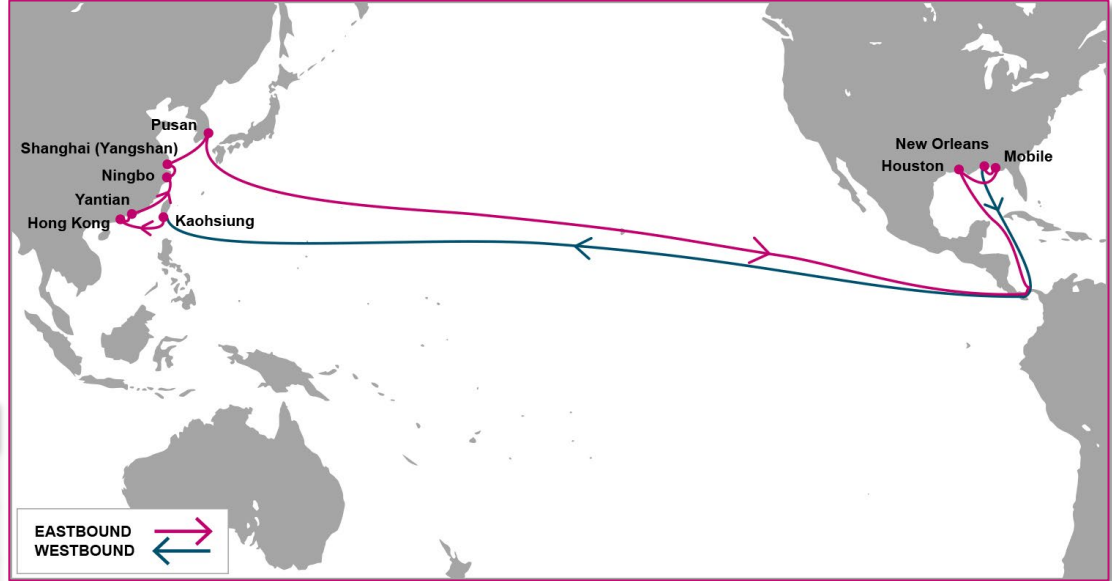

# EC6 - Fastest Direct Service Asia to US Gulf

Transshipment Locations	Destinations
Kaohsiung	Japan, Vietnam, Manila and Singapore
Hong Kong	Malaysia, Indonesia and Thailand
Yantian	China Barge Destinations
Ningbo	China Barge Destinations
Shanghai	China Barge Destinations
Pusan	Dalian, Xingang and Qingdao

**PORT ROTATION** (Terminals are subject to change without prior notice.)

ORIGIN	ETA/ETD	TERMINAL
Kaohsiung	SUN/SUN	Kao Ming Container Terminal (KMCT)
Hongkong	TUE/TUE	Hong Kong Seaport Alliance (HKSPA)
Yantian	WED/THU	Yantian International Container Terminal (YICT)
Ningbo	SAT/SUN	Ningbo Port Beilan Second Container Terminal (NBSCT)
Shanghai	SUN/MON	SIPG Yangshan Phase IV
Pusan	TUE/WED	TBN
Houston	SAT/MON	Barbours Cut Terminal (BCT)
Mobile	TUE/WED	APMT
New Orleans	FRI/SAT	Napoleon Avenue Terminal
Kaohsiung	SUN/SUN	Kao Ming Container Terminal (KMCT)

## EC6: EAST COAST 6 SERVICE