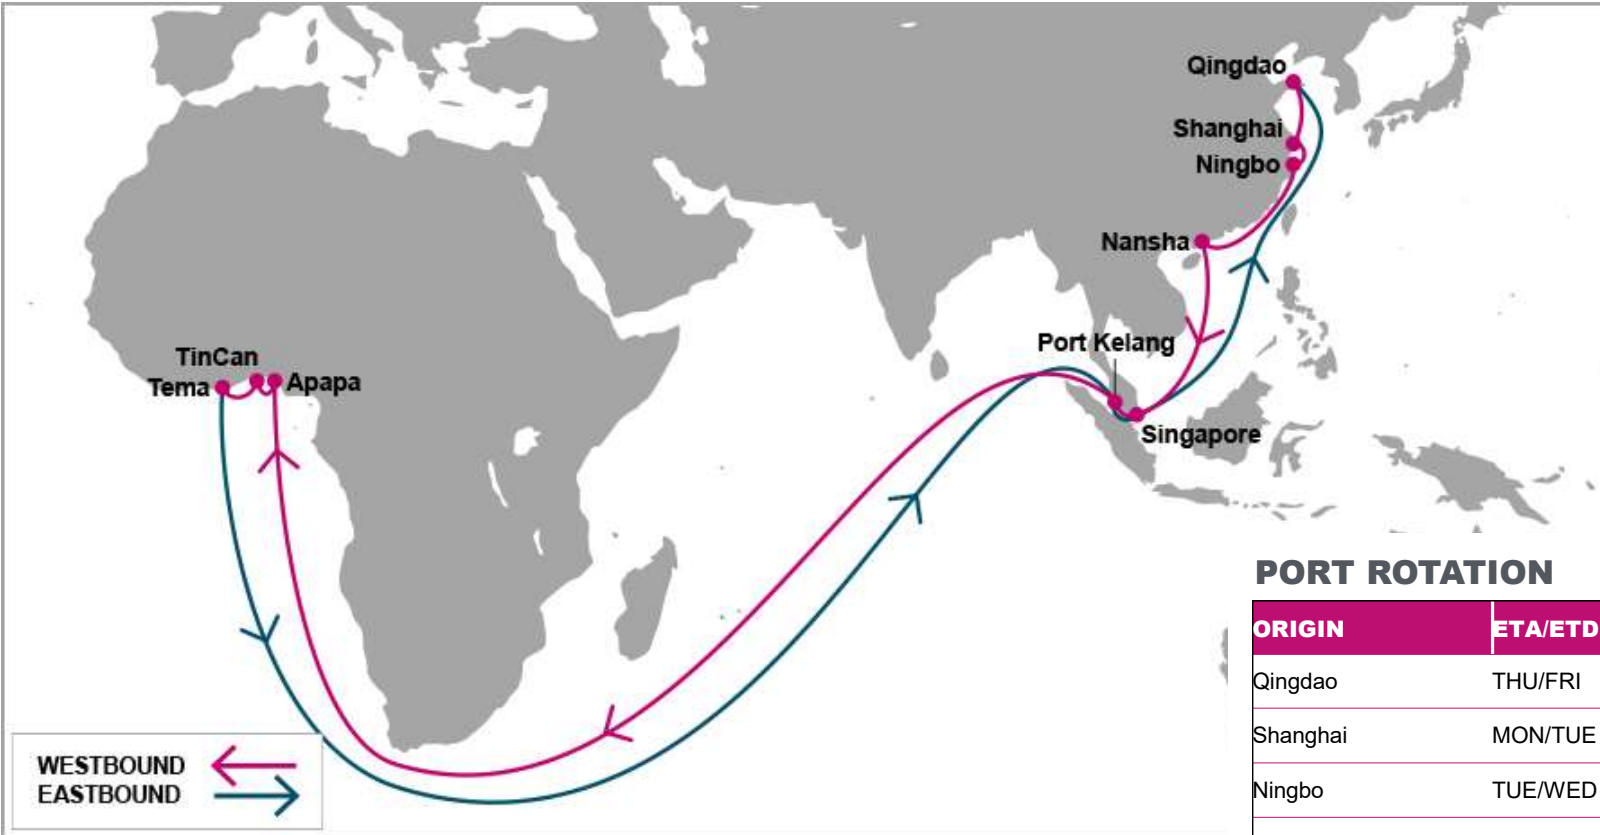

For more information, please click [here](#)

PORT ROTATION

(Terminals are subject to change)

ORIGIN	ETA/ETD	TERMINAL
Qingdao	THU/FRI	Qingdao Port
Shanghai	MON/TUE	Shanghai Zhen Dong Container Terminal Wai Gao Qiao Phase 2
Ningbo	TUE/WED	Ningbo Port Co.Ltd Beilun Second Container Terminal Branch - Phase Iii
Nansha	SAT/SAT	Guangzhou South China Ocean Gate
Singapore	WED/THU	PSA Singapore
Port Kelang	THU/FRI	West Port
Apapa	MON/WED	APM Terminals, Apapa
Tin Can	WED/FRI	Tincan Island Container Terminal Ltd.
Tema	SAT/TUE	Meridian Port Services Ltd (MPS)
Port Kelang	MON/TUE	West Port
Singapore	WED/WED	PSA Singapore
Qingdao	THU/FRI	Qingdao Port
Turnaround days: 84		

W/B	APP	TIP	TEM	E/B	PKG	SIN	TAO	SHA	NGB	NSA
TAO	38	40	43	APP	33	35	43	47	48	52
SHA	34	36	39	TIP	31	33	41	45	46	50
NGB	33	35	38	TEM	27	29	37	41	42	46
NSA	30	32	35							
SIN	25	27	30							
PKG	24	26	29							

KEY TRANSIT TABLE - UNLOCODE PORT NAME & COUNTRY NAME

TAO: Qingdao, China | SHA: Shanghai, China | NGB: Ningbo, China | NSA: Nansha, China | SIN: Singapore, Singapore | PKG: Port Kelang, Malaysia | APP: Apapa, Nigeria | TIP: Tin Can, Nigeria | TEM: Tema, Ghana

NOTE: Transit times and port rotation are as of now and subject to change