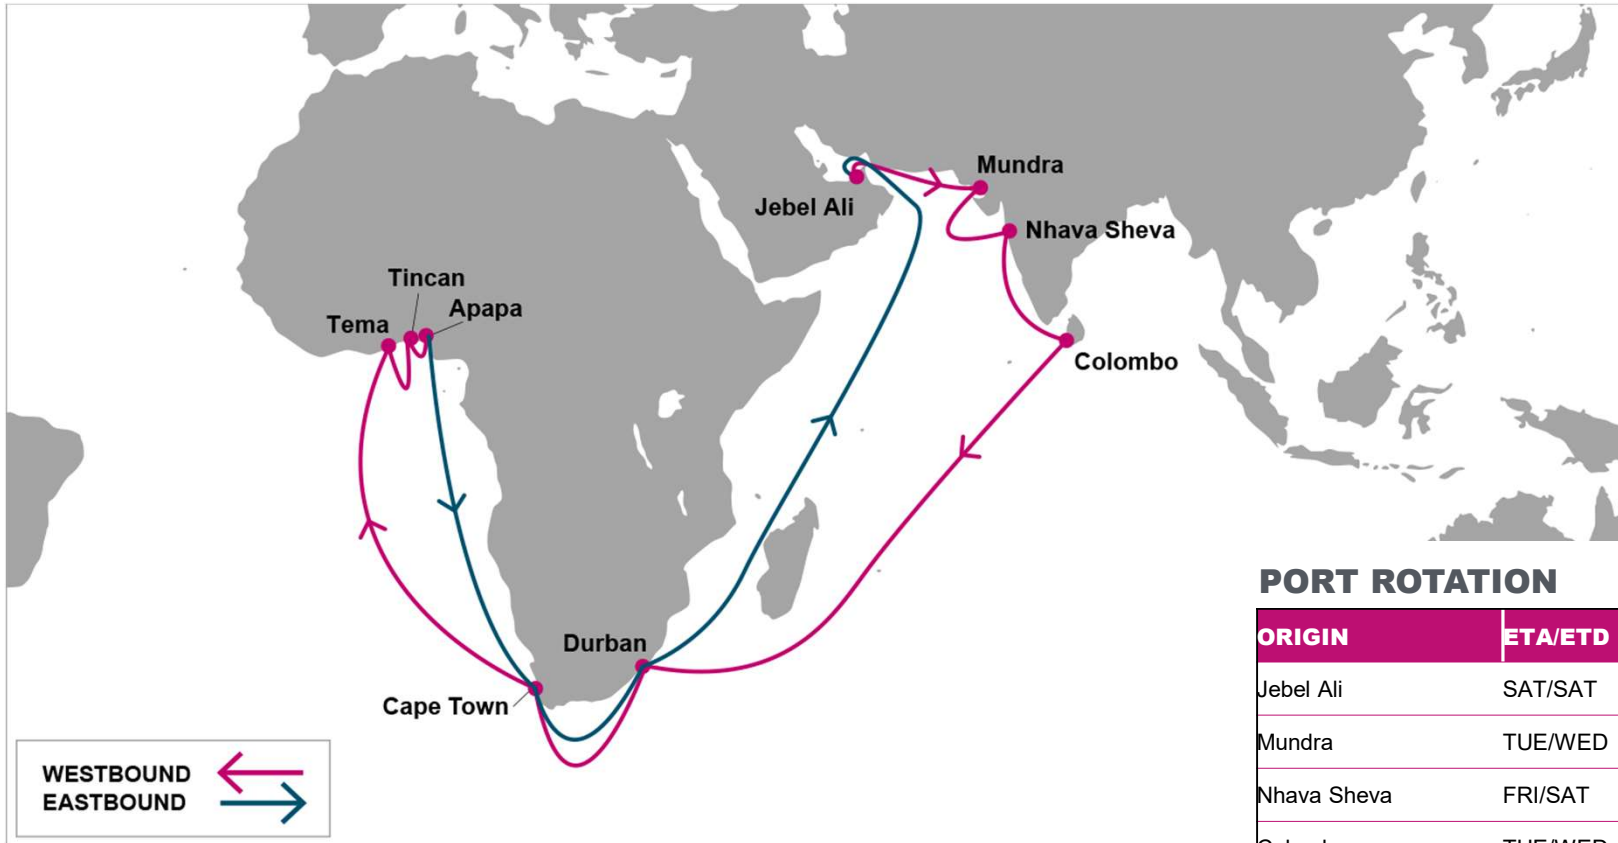

For more information, please click [here](#)

PORT ROTATION

(Terminals are subject to change)

ORIGIN	ETA/ETD	TERMINAL
Jebel Ali	SAT/SAT	TBA
Mundra	TUE/WED	TBA
Nhava Sheva	FRI/SAT	TBA
Colombo	TUE/WED	TBA
Durban	SAT/MON	Durban Container Terminal
Cape Town	WED/THU	Transnet Cape Town Terminal
Tema	FRI/SAT	MPS – Terminal 3
Tin Can	SUN/MON	Tincan Island Contr Tml
Apapa	MON/TUE	Apapa Terminals
Cape Town	WED/THU	Transnet Cape Town Terminal
Durban	SUN/MON	Durban Container Terminal
Jebel Ali	SAT	TBA
Turnaround days: 63		

W/B	DUR	CPT	TEM	TIN	APP	E/B	DUR	CPT	JEA	MUN	NSA
JEA	21	25	34	35	37	TEM	11	15	28	31	34
MUN	17	21	30	32	33	TIN	9	13	26	29	32
NSA	14	18	27	29	30	APP	8	12	25	28	31
CMB	10	14	23	25	26	CPT			16	19	22
DUR			11	13	14	DUR			12	15	18
CPT			8	10	11						

KEY TRANSIT TABLE - UNLOCODE PORT NAME & COUNTRY NAME

JEA: Jebel Ali, UAE | MUN: Mundra, India | NSA: Nhava Sheva, India | CMB: Colombo, Sri Lanka | DUR: Durban, South Africa | CPT: Cape Town, South Africa | TEM: Tema, Ghana | TIN: Tin Can, Nigeria | APP: Apapa, Nigeria

NOTE: Transit times and port rotation are as of now and subject to change