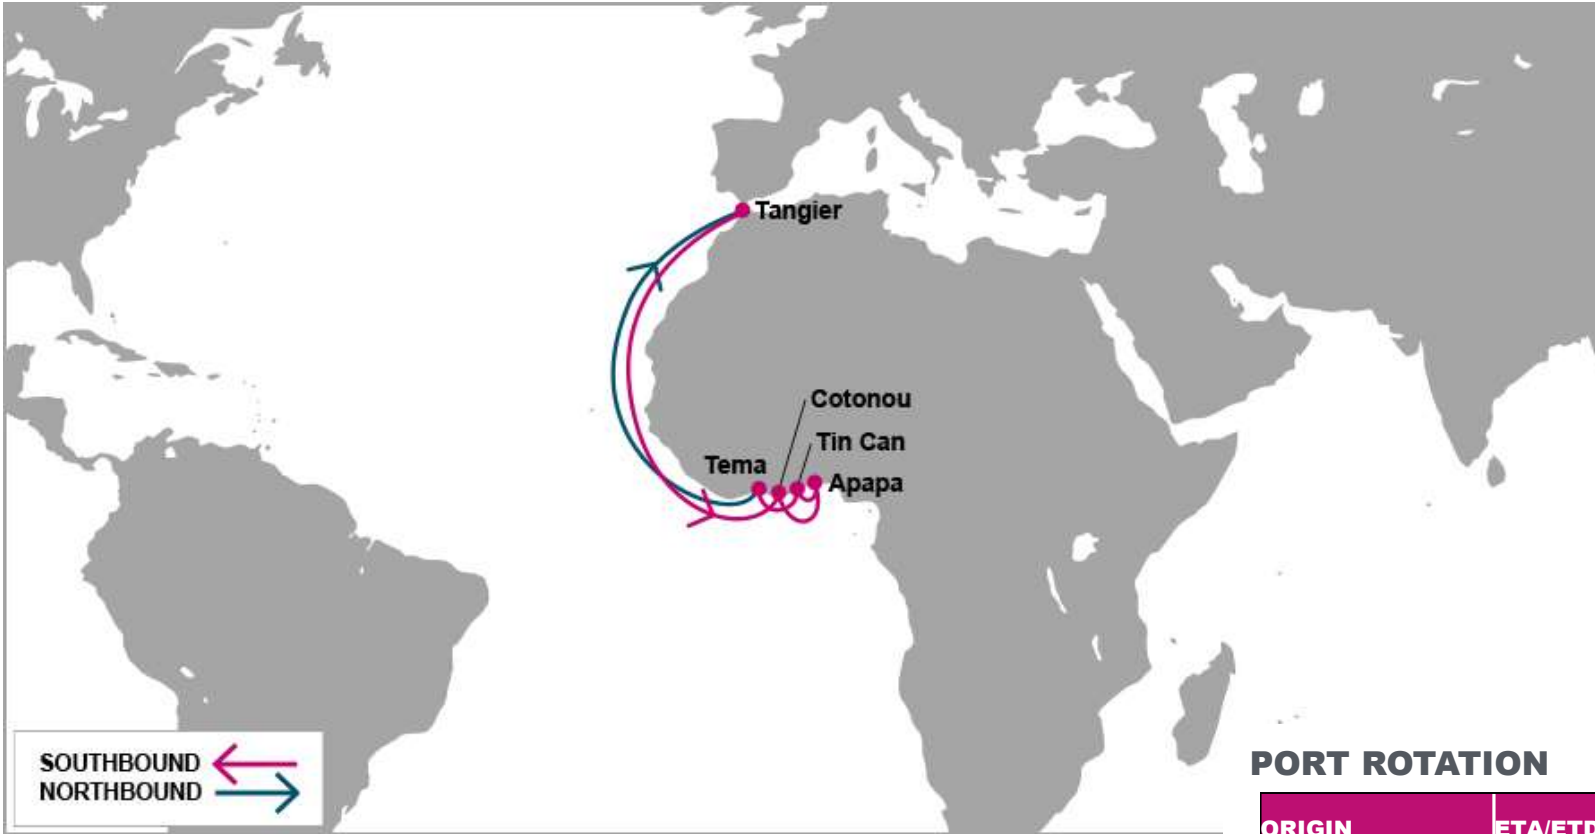

For more information, please click [here](#)

PORT ROTATION

(Terminals are subject to change)

ORIGIN	ETA/ETD	TERMINAL
Tangier	THU/SAT	Eurogate Terminal Tangier
Cotonou	MON/TUE	Benin Terminal Cotonou
Apapa	WED/FRI	Apm Terminals, Apapa
Tin Can	FRI/SUN	Tincan Island Container Terminal Ltd.
Tema	MON/TUE	Meridian Port Services Ltd (MPS)
Tangier	THU/SAT	Eurogate Terminal Tangier
Turnaround days: 28		

S/B	COO	APP	TIP	TEM	N/B	APP	TIP	TEM	TNG
TNG	9	11	13	16	COO	1	3	6	16
					APP			3	13
					TIP			1	11
					TEM				9

KEY TRANSIT TABLE - UNLOCODE PORT NAME & COUNTRY NAME

TNG: Tangier, Morocco | **COO:** Cotonou, Benin | **APP:** Apapa, Nigeria | **TIP:** Tin Can, Nigeria | **TEM:** Tema, Ghana

NOTE: Transit times and port rotation are as of now and subject to change