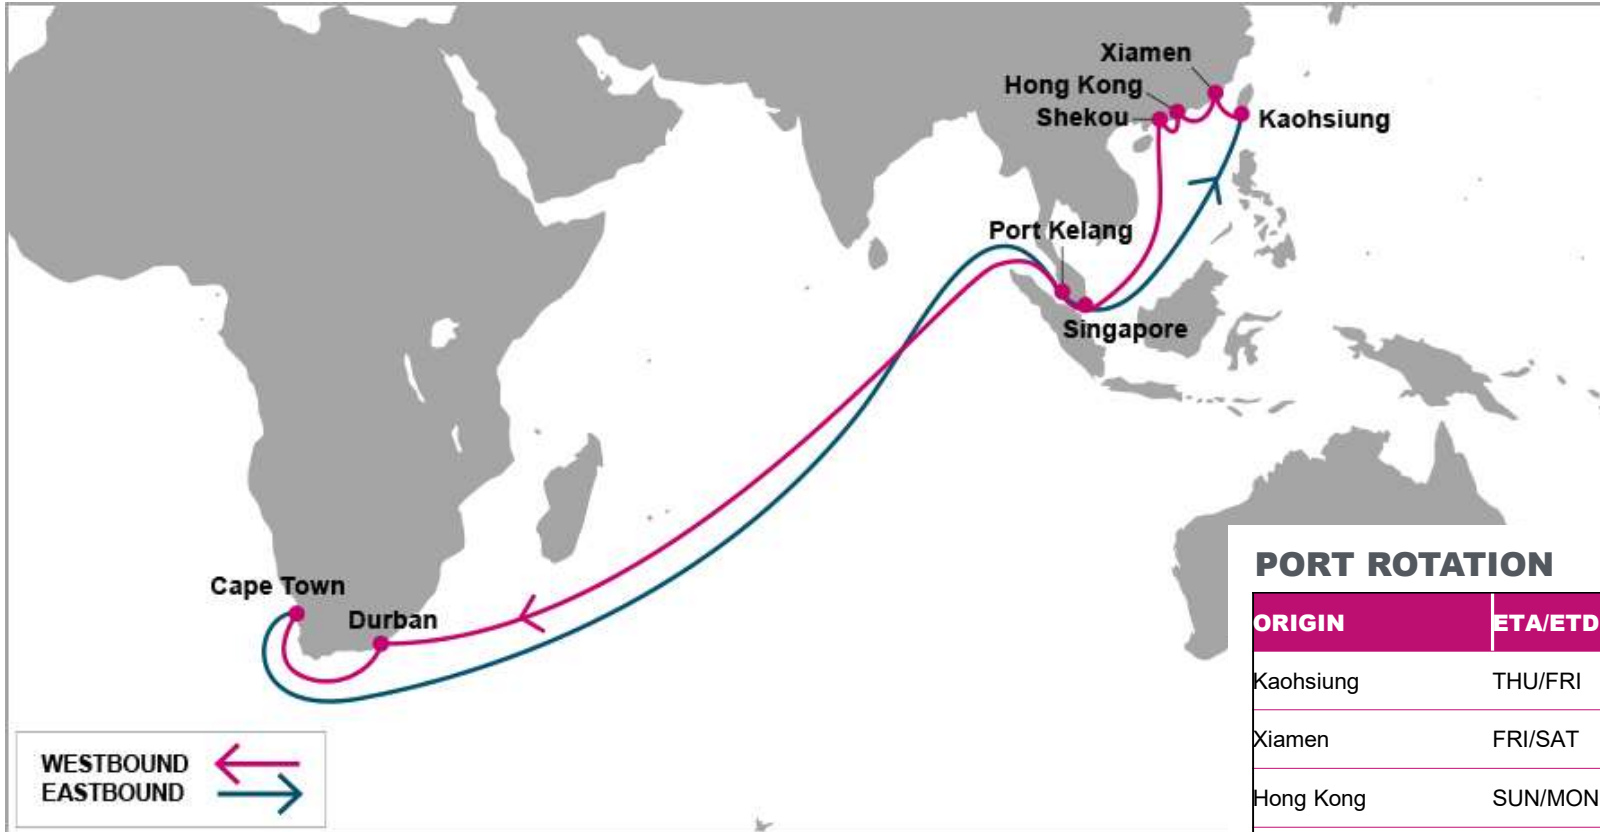

For more information, please click [here](#)

W/B	DUR	CPT	E/B	PKG	SIN	KHH	XMN	HKG	SHK
KHH	23	29	DUR	23	24	29	30	32	33
XMN	22	28	CPT	18	19	24	25	27	28
HKG	20	26							
SHK	20	26							
SIN	15	21							
PKG	14	20							

PORT ROTATION

(Terminals are subject to change)

ORIGIN	ETA/ETD	TERMINAL
Kaohsiung	THU/FRI	Kaohsiung 115 116 117 Terminal
Xiamen	FRI/SAT	Xiamen Haitian Container Terminal
Hong Kong	SUN/MON	Hong Kong International Terminals
Shekou	MON/MON	Shekou Container Terminal LTD
Singapore	FRI/SAT	PSA Singapore
Port Kelang	SUN/SUN	Westports
Durban	SUN/WED	New Pier 1 Terminal
Cape Town	SAT/MON	Cape Town Container Terminal
Port Kelang	FRI/FRI	Westports
Singapore	SAT/SUN	PSA Singapore
Kaohsiung	THU/FRI	Kaohsiung 115 116 117 Terminal
Turnaround days: 56		

KEY TRANSIT TABLE - UNLOCODE PORT NAME & COUNTRY NAME

KHH: Kaohsiung, Taiwan | **XMN:** Xiamen, China | **HKG:** Hong Kong, China | **SHK:** Shekou, China | **SIN:** Singapore, Singapore | **PKG:** Port Kelang, Malaysia | **DUR:** Durban, South Africa | **CPT:** Cape Town, South Africa

NOTE: Transit times and port rotation are as of now and subject to change