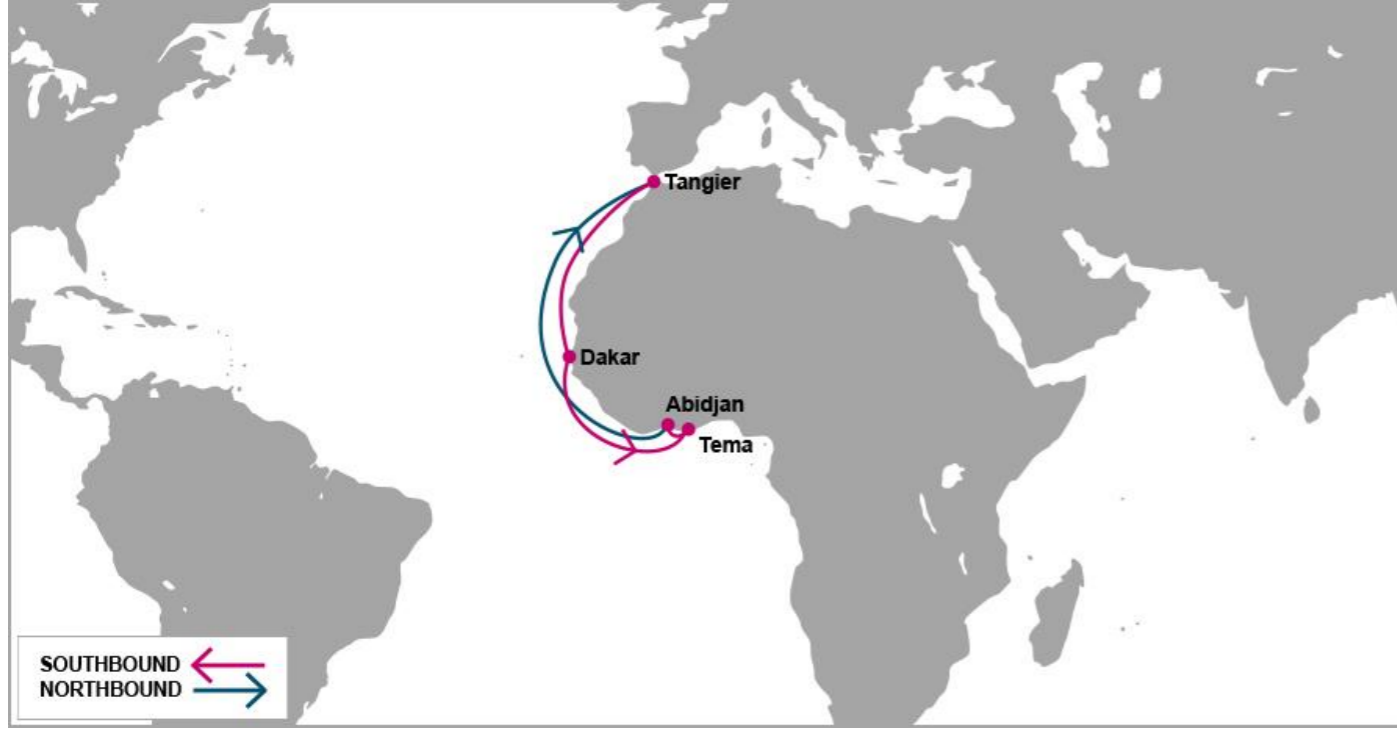

ARS: Africa Rainbow Shuttle

PORT ROTATION

(Terminals are subject to change)

ORIGIN	ETA/ETD	TERMINAL
Tangier	TUE/WED	Eurogate
Dakar	MON/TUE	Dp World Dakar
Tema	SAT/SUN	Meridian Port Services Ltd (MPS)
Abidjan	WED/THU	Abidjan Container Terminal
Tangier	THU/THU	Eurogate
Turnaround days:	35	

Weekly/Fixed Day Service

KEY TRANSIT TABLE

S/B	DKR	TEM	ABJ	N/B	TEM	ABJ	TNG
TNG	5	10	14	DKR	4	8	16
				TEM		3	11
				ABJ			7

KEY TRANSIT TABLE - UNLOCODE PORT NAME & COUNTRY NAME

TNG: Tangier, Morocco | DKR: Dakar, Senegal | TEM: Tema, Ghana | ABJ: Abidjan, Côte d'Ivoire