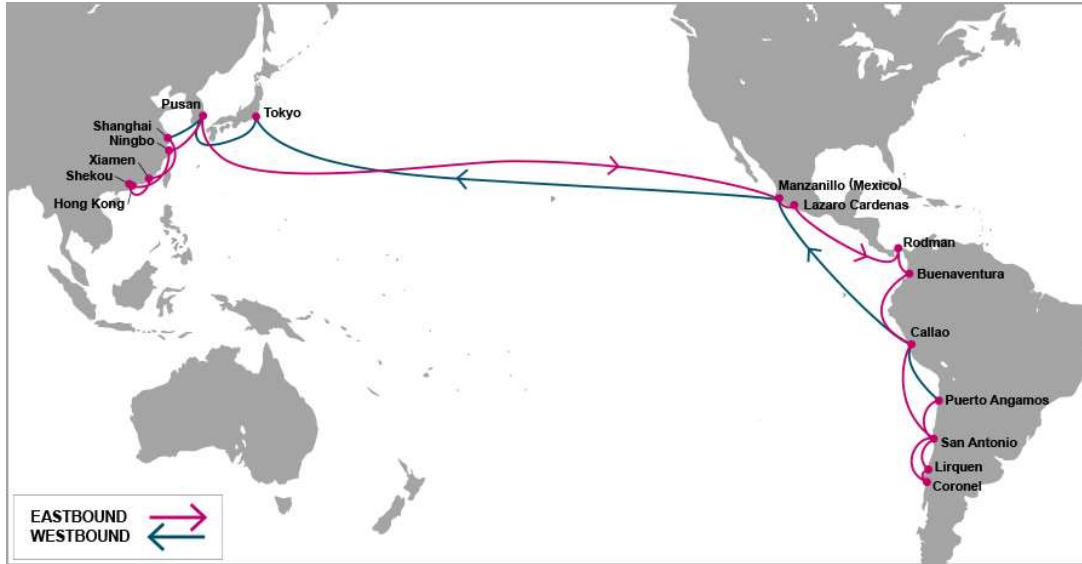

ALX2: Asia Latin America Express 2

PORT ROTATION

(Terminals are subject to change)

ORIGIN	ETA/ETD	TERMINAL
Shanghai	WED/THU	Shanghai Shendong International Con (Dxys)
Xiamen	SAT/SUN	Xiamen International Container Terminal (XICT)
Shekou	MON/TUE	Chiwan Container Terminal (CCT)
Hong Kong	TUE/WED	Hongkong International Terminals Ltd.
Ningbo	FRI/SAT	Ningbo Mei Shan International Container Terminals Ltd. Co. (MSICT)
Pusan	SUN/MON	Pusan Newport International Terminal (PNIT)
Manzanillo (Mexico)	TUE/WED	Contecon Manzanillo, S.A. De C.V.
Lazaro Cardenas	THU/THU	APM Terminals Lazaro Cardenas TEC II (APMT)
Rodman	MON/TUE	PSA Panama International Terminal
Buenaventura	WED/THU	Sociedad Puerto Industrial Aguadulce S.A. (SPIA)
Callao	SAT/SUN	APM Terminals Callao S.A. (APMT)
San Antonio	THU/FRI	San Antonio Terminal Internacional (STI)
Coronel	SAT/SUN	Puerto De Coronel S.A (CPC)
Lirquen	MON/TUE	Puerto Lirquen (PLQ)
San Antonio	WED/THU	San Antonio Terminal Internacional (STI)
Puerto Angamos	SAT/SUN	Puerto Angamos
Callao	WED/THU	APM Terminals Callao S.A. (APMT)
Manzanillo (Mexico)	WED/FRI	Contecon Manzanillo, S.A. De C.V./ SSA Mexico S.A
Tokyo	SAT/SAT	Ohi No.3-4 Terminal
Pusan	MON/TUE	Pusan Newport International Terminal (PNIT)
Shanghai	WED/THU	Shanghai Shendong International Con (Dxys)

Turnaround days: 84

Weekly/Fixed Day Service

KEY TRANSIT TABLE

E/B	ZLO	LZC	ROD	BUN	CLL	SAI	CNL	LQN	PAG	W/B	TYO	PUS	SHA	XMN	SHK	HKG	NGB
SHA	26	28	32	34	37	42	44	46	51	LZC	51	53	55	58	60	61	64
XMN	23	25	29	31	34	39	41	43	48	ROD	46	48	50	53	55	56	59
SHK	21	23	27	29	32	37	39	41	46	BUN	44	46	48	51	53	54	57
HKG	20	22	26	28	31	36	38	40	45	CLL	41	43	45	48	50	51	54
NGB	17	19	23	25	28	33	35	37	42	SAI	36	38	40	43	45	46	49
PUS	15	17	21	23	26	31	33	35	40	CNL	34	36	38	41	43	44	47
										LQN	32	34	36	39	41	42	45
										PAG	27	29	31	34	36	37	40
										CLL	23	25	27	30	32	33	36
										ZLO	15	17	19	22	24	25	28

KEY TRANSIT TABLE - UNLOCODE PORT NAME & COUNTRY NAME

Last update : 08-Aug-2018