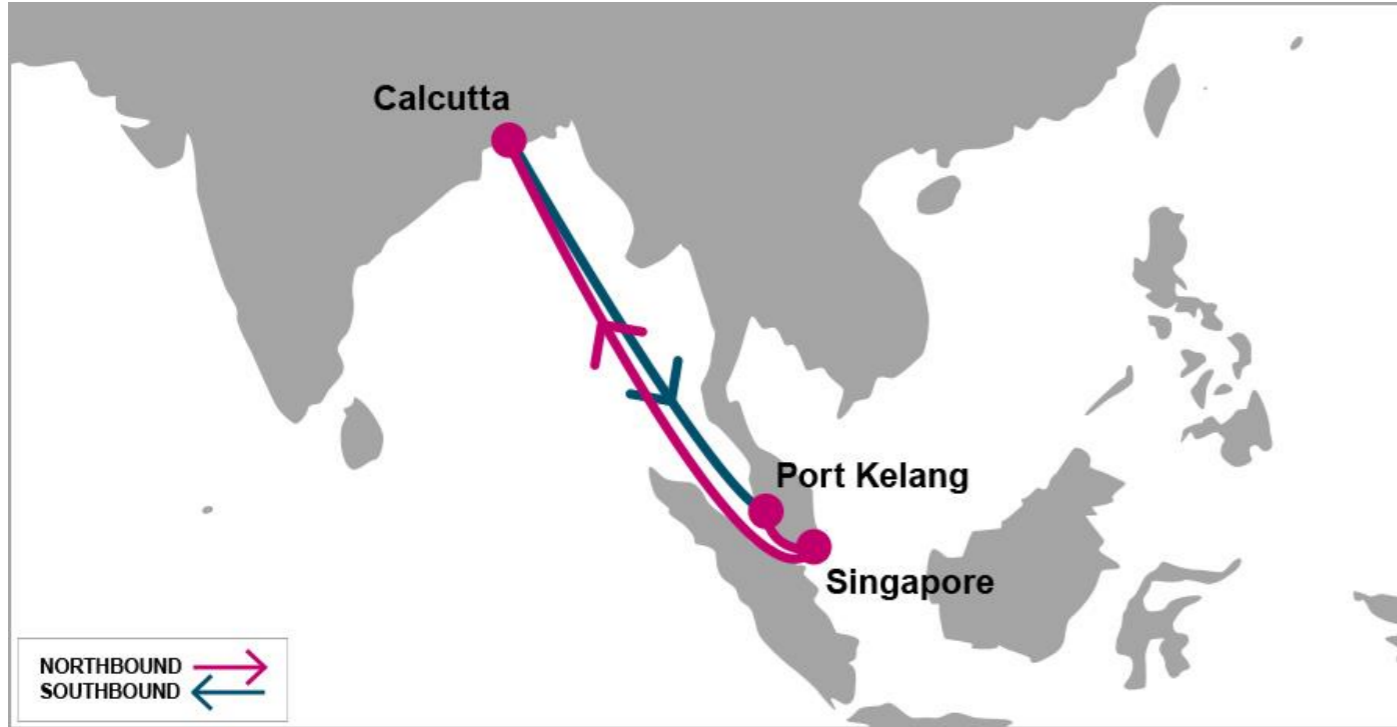

## CCU: Calcutta Express

## PORT ROTATION

(Terminals are subject to change)

ORIGIN	ETA/ETD	TERMINAL
Port Kelang	TUE/TUE	West Port
Singapore	WED/FRI	PSA Singapore
Calcutta	FRI/SUN	Kolkata Port Trust
Port Kelang	TUE/TUE	West Port
<b>Turnaround days:</b>		<b>7</b>

### KEY TRANSIT TABLE - UNLOCODE PORT NAME & COUNTRY NAME

vSIN: Singapore, Singapore | PKG: Port Kelang, Malaysia | CCU: Calcutta, India

Last update : 08-Mar-2018