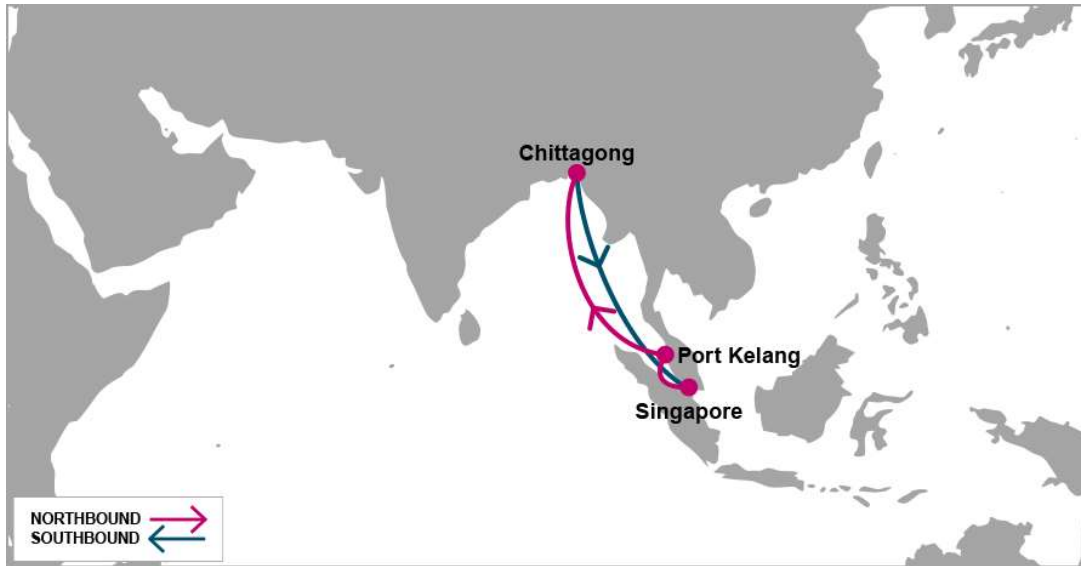

BAS: Bangladesh Singapore – Loop 1

KEY TRANSIT TABLE

Loop 1 - Schedule 1

N/B	PKG	CGP	S/B	SIN
SIN	1	6	CGP	4

Loop 1 - Schedule 2

N/B	PKG	CGP	S/B	SIN
SIN	1	5	CGP	4

KEY TRANSIT TABLE - UNLOCODE PORT NAME & COUNTRY NAME

PORT ROTATION

(Terminals are subject to change)

ORIGIN	ETA/ETD	TERMINAL
Loop 1 - Schedule 1		
Singapore	WED/THU	PSA Singapore
Port Kelang	FRI/SAT	West Port
Chittagong	WED/SAT	New Container Terminal
Singapore	WED/THU	PSA Singapore
Turnaround days:		14
Loop 1 - Schedule 2		
Singapore	FRI/SAT	PSA Singapore
Port Kelang	SUN/MON	West Port
Chittagong	THU/MON	Chittagong Container Terminal
Singapore	FRI/SAT	PSA Singapore
Turnaround days:		14

Weekly/Fixed Day Service

Last update : 14-Mar-2018