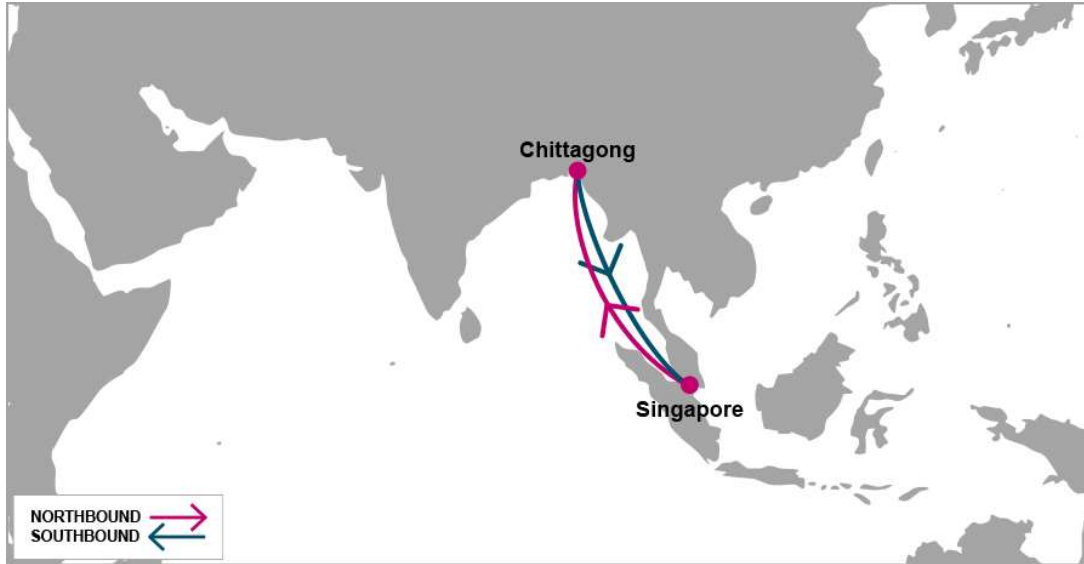

BAS: Bangladesh Singapore – Loop 2

KEY TRANSIT TABLE

Loop 2

N/B	CGP	S/B	SIN
SIN	5	CGP	4

KEY TRANSIT TABLE - UNLOCODE PORT NAME & COUNTRY NAME

PORT ROTATION

(Terminals are subject to change)

ORIGIN	ETA/ETD	TERMINAL
Loop 2		
Singapore	SUN/MON	PSA Singapore
Chittagong	SAT/WED	New Container Terminal
Singapore	SUN/MON	PSA Singapore
Turnaround days:		14

Weekly/Fixed Day Service

Last update : 14-Mar-2018