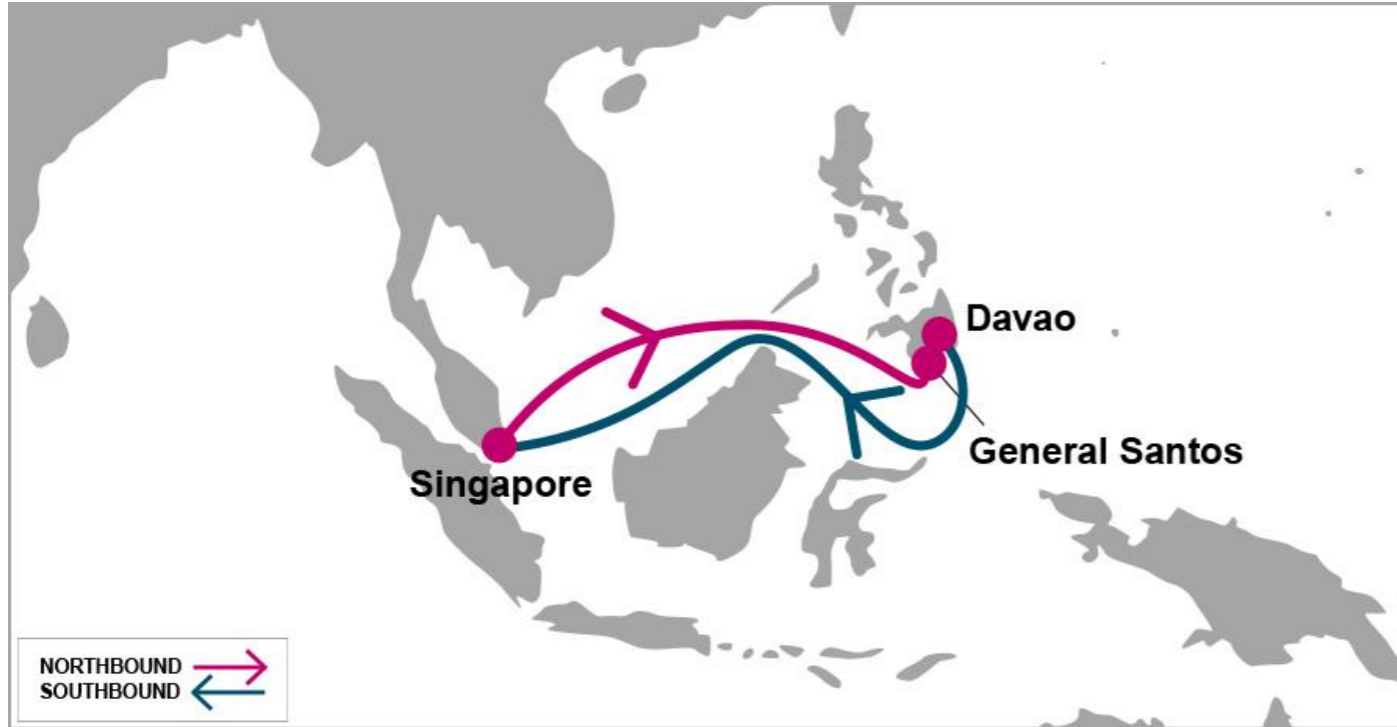

SPE: South Philippines Service

PORT ROTATION

(Terminals are subject to change)

ORIGIN	ETA/ETD	TERMINAL
Singapore	THU/FRI	PSA Singapore
General Santos	WED/FRI	General Santos Terminal
Davao	SAT/SUN	Davao International Container Terminal
Singapore	THU/FRI	PSA Singapore
Turnaround days:		7

Weekly/Fixed Day Service

KEY TRANSIT TABLE

N/B	GES	DVO	S/B	SIN
SIN	5	7	GES	6
			DVO	4

KEY TRANSIT TABLE - UNLOCODE PORT NAME & COUNTRY NAME

SIN: Singapore, Singapore | DVO: Davao, Philippines | GES: General Santos, Philippines