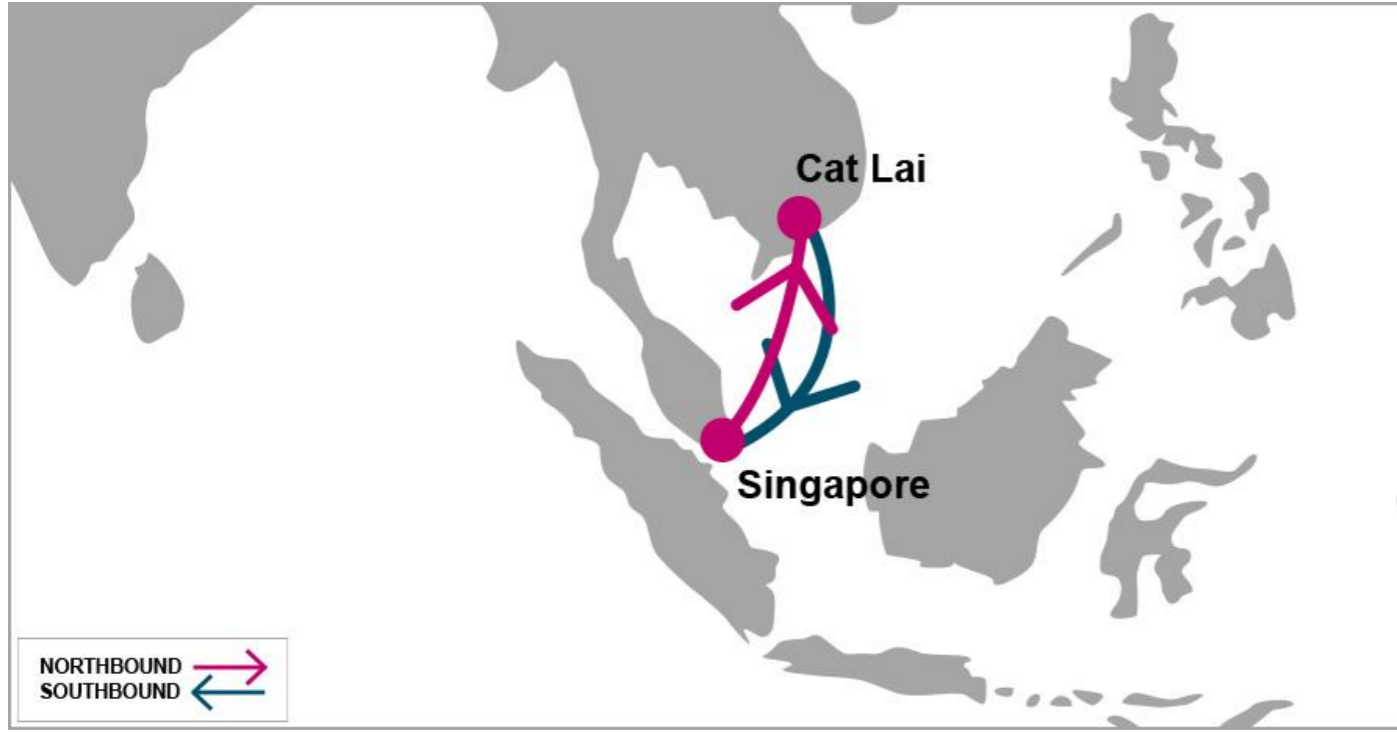

VSS: Vietnam Straits Service

KEY TRANSIT TABLE

N/B	SGN	SGN	S/B	SIN
SIN	1	1	SGN	2
			SGN	1

KEY TRANSIT TABLE - UNLOCODE PORT NAME & COUNTRY NAME

SIN: Singapore, Singapore | SGN: Cat Lai, Vietnam

PORT ROTATION

(Terminals are subject to change)

ORIGIN	ETA/ETD	TERMINAL
Singapore	WED/THU	PSA Singapore
Cat Lai	SAT/SUN	VICT
Cat Lai	SUN/MON	Cat Lai Terminal
Singapore	WED/THU	PSA Singapore
Turnaround days:		7

Weekly/Fixed Day Service