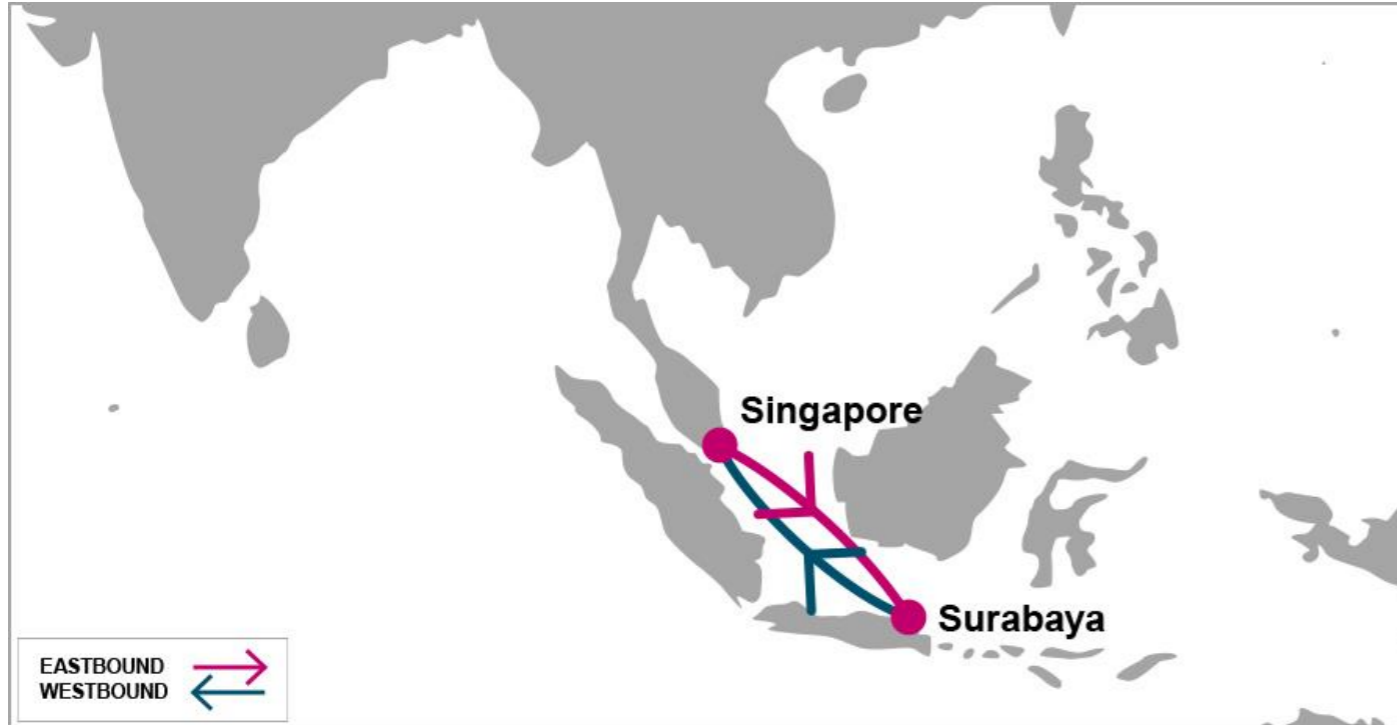

SUB: Surabaya Service

PORT ROTATION

(Terminals are subject to change)

ORIGIN	ETA/ETD	TERMINAL
Loop 2		
Singapore	SAT/SUN	PSA Singapore
Surabaya	WED/THU	SUB ICT
Singapore	SAT/WED	PSA Singapore
Turnaround days:	7	
Loop 3		
Singapore	SUN/MON	PSA Singapore
Surabaya	WED/THU	SUB ICT
Singapore	SUN/WED	PSA Singapore
Turnaround days:	7	

Weekly/Fixed Day Service

KEY TRANSIT TABLE

Loop 2

E/B	SUB	W/B	SIN
SIN	3	SUB	2

Loop 3

E/B	SUB	W/B	SIN
SIN	2	SUB	3

KEY TRANSIT TABLE - UNLOCODE PORT NAME & COUNTRY NAME

SIN: Singapore, Singapore | **SUB**: Surabaya, Indonesia