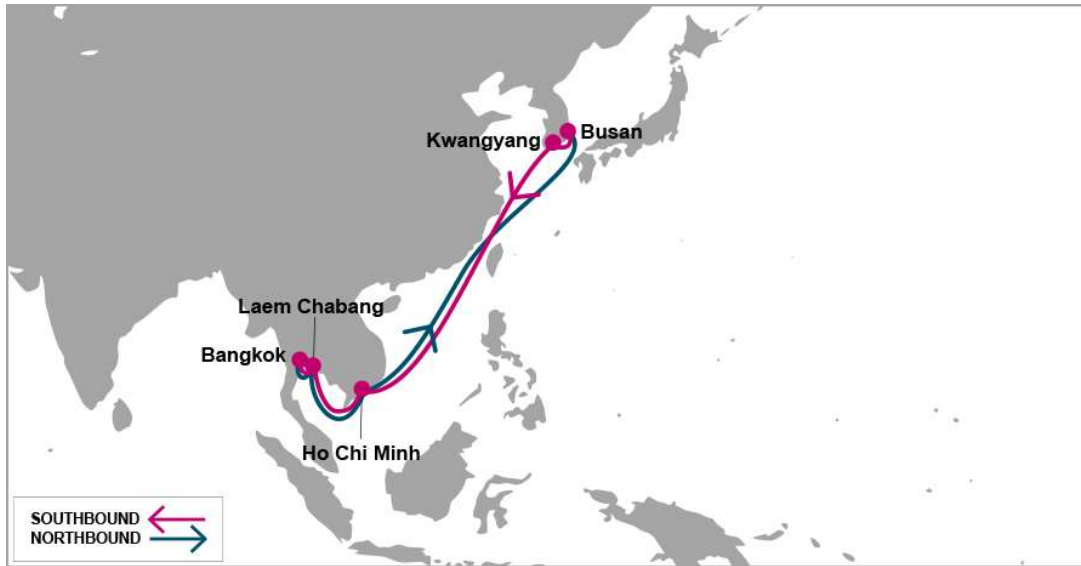

KVT: Korea Vietnam Thailand

PORT ROTATION

(Terminals are subject to change)

ORIGIN	ETA/ETD	TERMINAL
Busan	SAT/SUN	Busan Port Terminal
Kwangyang	SUN/SUN	Korea Int'l Terminal Limited
Ho Chi Minh	FRI/SAT	Cat Lai
Laem Chabang	MON/MON	Laem Chabang Container Terminal A0
Bangkok	MON/WED	Port Authority of Thailand
Laem Chabang	WED/THU	Laem Chabang Container Terminal A0
Ho Chi Minh	FRI/SAT	Cat Lai
Busan	FRI/SAT	Busan Port Terminal

Turnaround days: 29

Weekly/Fixed Day Service

KEY TRANSIT TABLE

S/B	SGN	LCH	BKK	N/B	SGN	PUS	KAN
PUS	5	8	15	BKK	2	10	12
KAN	5	8	15	LCH	1	9	11
SGN		2	9	SGN		7	9

KEY TRANSIT TABLE - UNLOCODE PORT NAME & COUNTRY NAME

PUS: Busan, Korea | KAN: Kwangyang, Korea | SGN: Cat Lai, Vietnam | LCH: Laem Chabang, Thailand | BKK: Bangkok, Thailand

Last update : 30-May-2018