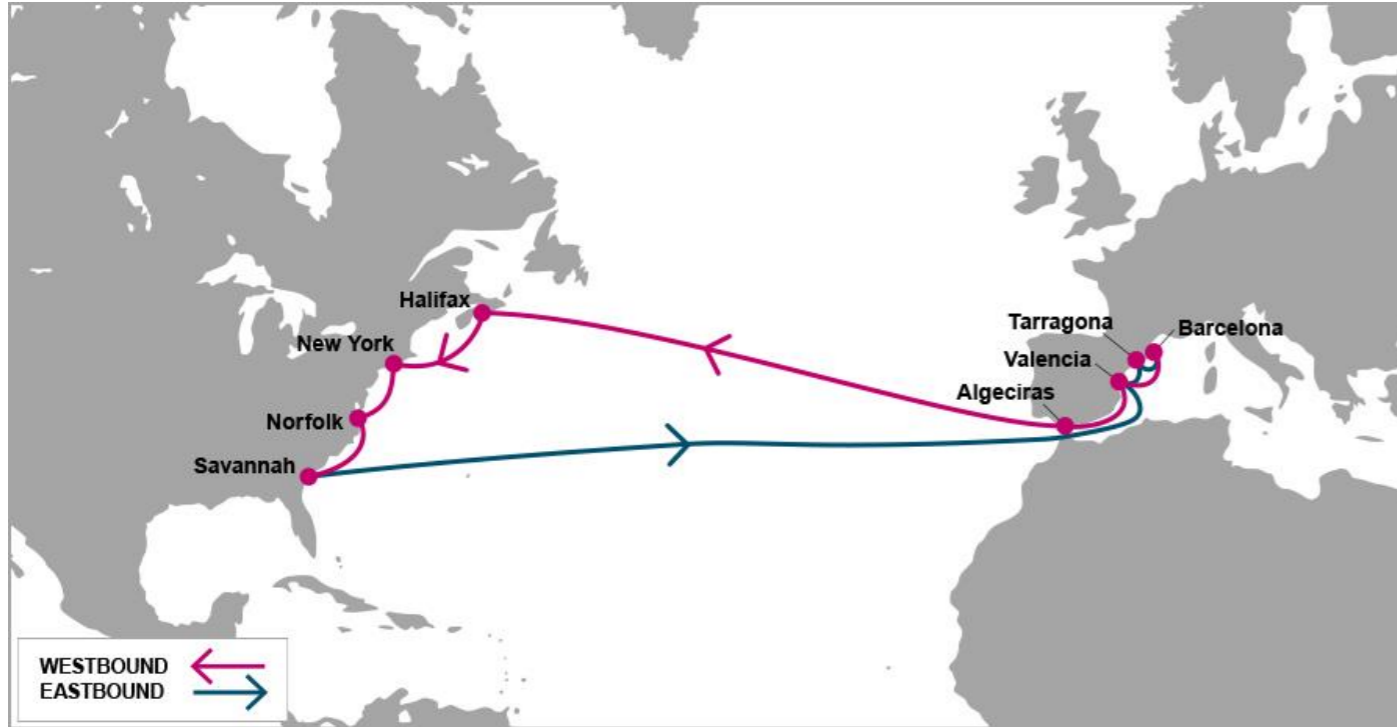

AL7: Atlantic 7

KEY TRANSIT TABLE

W/B	HFX	NYC	ORF	SAV	E/B	VLC	TRG	BCN
BCN	11	13	15	17	HFX	19	20	37
VLC	9	11	13	15	NYC	16	17	34
ALG	8	10	12	14	ORF	15	16	33
					SAV	12	13	30

Disclaimer: * Service changes in relation to US trade lanes are still subject to final FMC review.

KEY TRANSIT TABLE - UNLOCODE PORT NAME & COUNTRY NAME

BCN: Barcelona, Spain | VLC: Valencia, Spain | ALG: Algeciras, Spain | HFX: Halifax, Canada | NYC: New York, USA | ORF: Norfolk, USA | SAV: Savannah, USA | TRG: Tarragona, Spain

PORT ROTATION

(Terminals are subject to change)

ORIGIN	ETA/ETD	TERMINAL
Barcelona	FRI/SAT	APM Terminals Barcelona
Valencia	SUN/MON	APM Terminals Valencia
Algeciras	TUE/TUE	Total Terminal International Algeciras
Halifax	WED/WED	Halterm - Halifax
New York	FRI/SAT	Maher Terminals
Norfolk	SUN/SUN	Norfolk International Terminal (NIT)
Savannah	TUE/WED	Garden City Terminal
Valencia	MON/TUE	APM Terminals Valencia
Tarragona	TUE/WED	DPW Tarragona
Barcelona	FRI/SAT	APM Terminals Barcelona
Turnaround days:		49