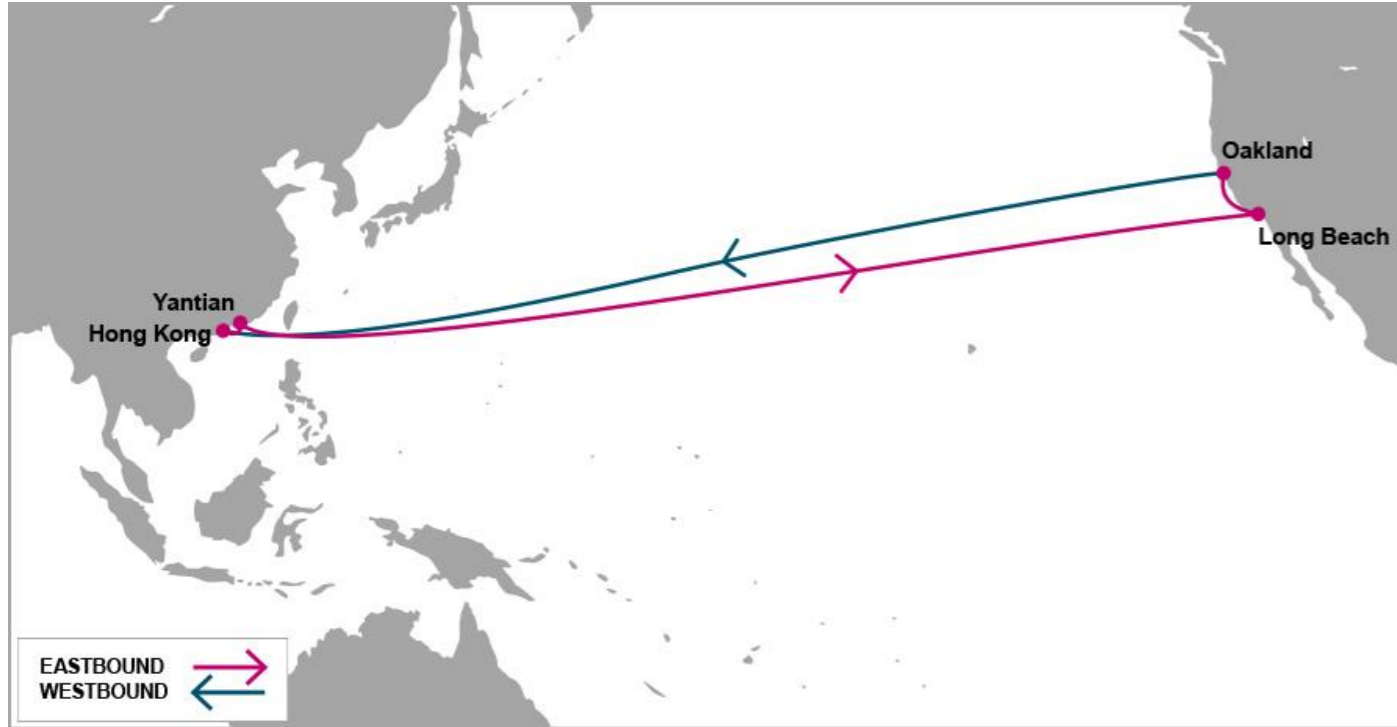

PS7: Pacific South 7

PORT ROTATION

(Terminals are subject to change)

ORIGIN	ETA/ETD	TERMINAL
Hong Kong	FRI/SUN	Hongkong International Terminal
Yantian	MON/WED	Yantian International Container Terminal (YICT)
Long Beach	TUE/SAT	International Transportation Service
Oakland	MON/TUE	TraPac Container Terminal
Hong Kong	FRI/SUN	Hongkong International Terminal
Turnaround days:		42

Weekly/Fixed Day Service

KEY TRANSIT TABLE

E/B	LAX	OAK	W/B	HKG	YTN
HKG	16	22	LAX	20	23
YTN	13	19	OAK	17	20

KEY TRANSIT TABLE - UNLOCODE PORT NAME & COUNTRY NAME

HKG: Hong Kong, China | YTN: Yantian, China | LGB: Long Beach, USA | OAK: Oakland, USA