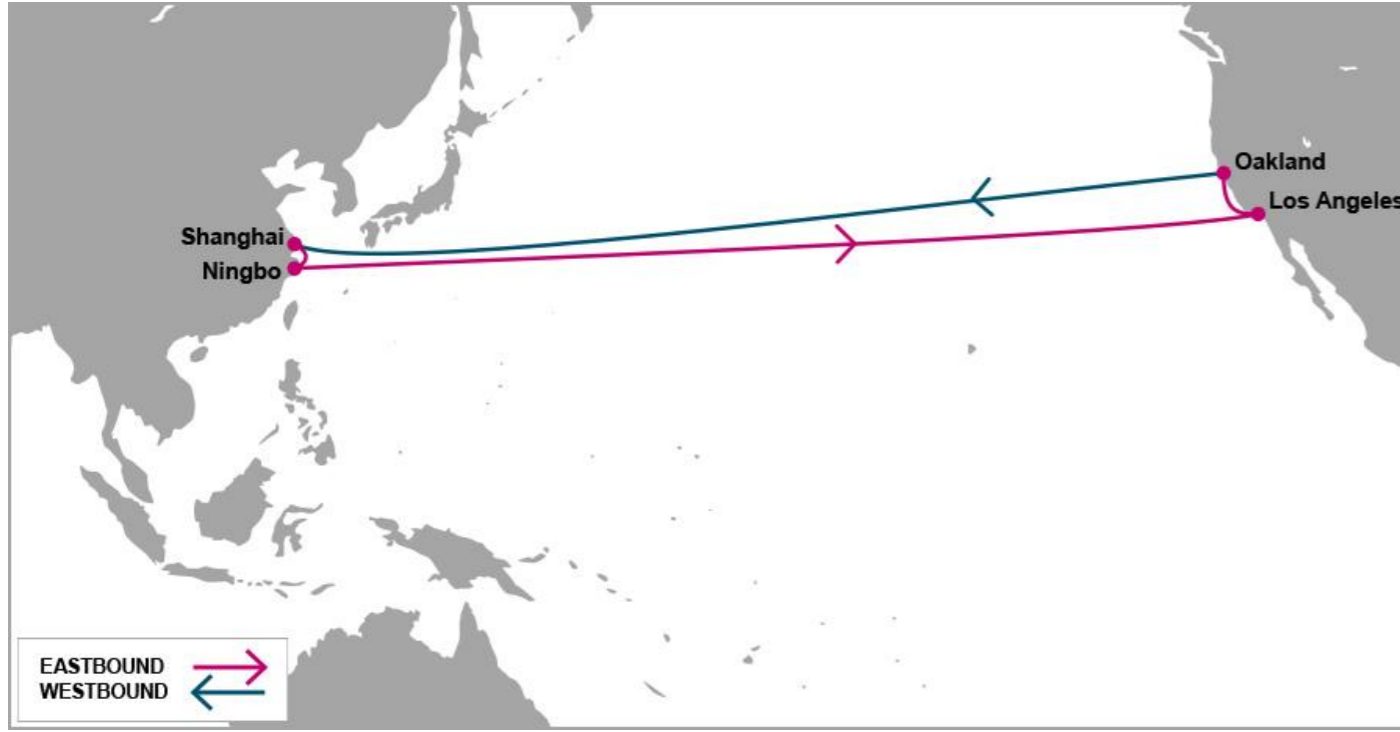

PS5: Pacific South 5

PORT ROTATION

(Terminals are subject to change)

ORIGIN	ETA/ETD	TERMINAL
Shanghai	WED/FRI	Wai Gao Qiao Phase 2 (SIPG Zhendong Container terminal Branch)
Ningbo	FRI/SUN	Ningbo Beilun Int'l Container Terminal
Los Angeles	THU/SUN	Trapac
Oakland	MON/TUE	Oakland International container Terminal
Shanghai	WED/FRI	Wai Gao Qiao Phase 2 (SIPG Zhendong Container terminal Branch)
Turnaround days:		35

Weekly/Fixed Day Service

KEY TRANSIT TABLE

E/B	LAX	OAK	W/B	SHA	NGB
SHA	13	17	LAX	17	19
NGB	11	15	OAK	15	17

KEY TRANSIT TABLE - UNLOCODE PORT NAME & COUNTRY NAME

SHA: Shanghai, China | NGB: Ningbo, China | LAX: Los Angeles, USA | OAK: Oakland, USA