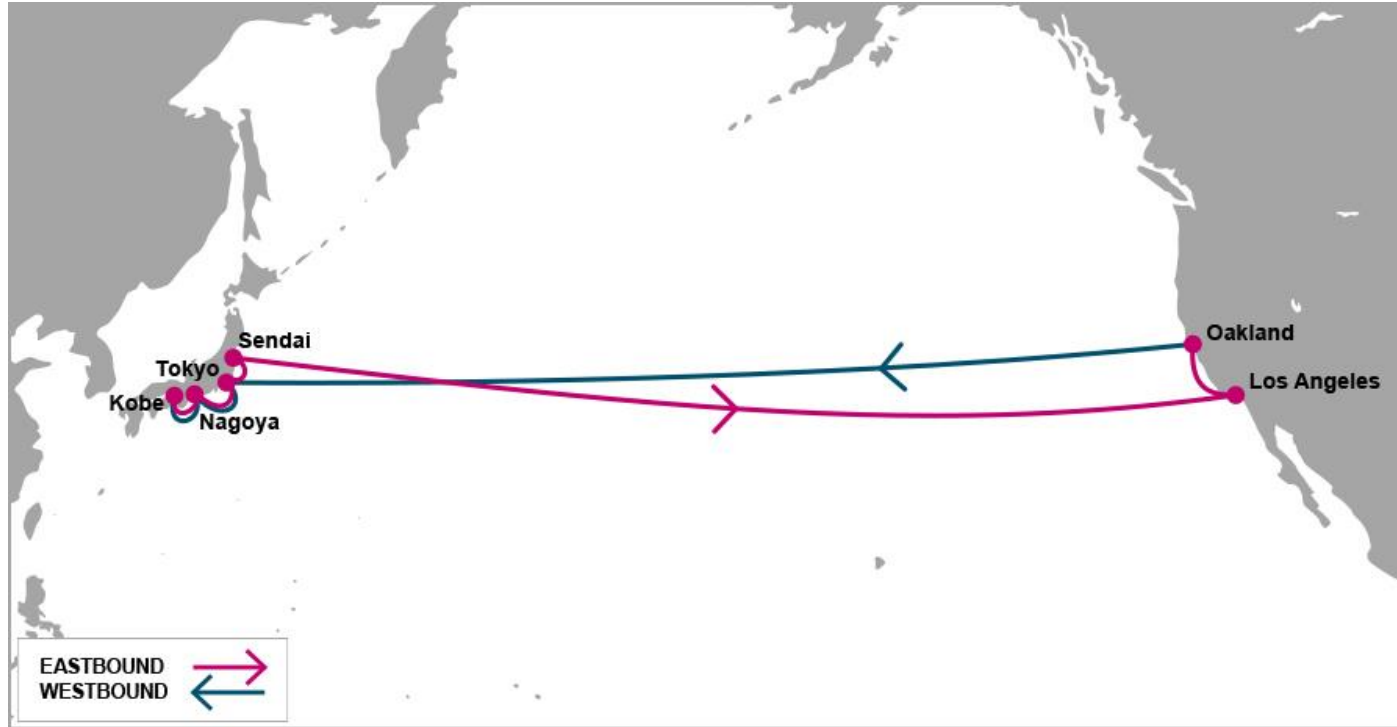

PS1: Pacific South 1

PORT ROTATION

(Terminals are subject to change)

ORIGIN	ETA/ETD	TERMINAL
Kobe	TUE/WED	Rokko RC-6/7
Nagoya	FRI/FRI	TCB
Tokyo	SAT/SAT	Ohi No.6-7 Terminal
Sendai	SUN/SUN	Takasago Container Terminal
Los Angeles	WED/FRI	Yusen Terminals LLC (YTI)
Oakland	SUN/MON	Oakland International container Terminal
Tokyo	SUN/SUN	Ohi No.6-7 Terminal
Nagoya	MON/MON	TCB
Kobe	TUE/WED	Rokko RC-6/7
Turnaround days:		35

KEY TRANSIT TABLE

E/B	LAX	OAK	W/B	TYO	NGO	UKB	SDJ
UKB	14	18	LAX	16	17	18	23
NGO	12	16	OAK	13	14	15	20
TYO	11	15					
SDJ	10	14					

Weekly/Fixed Day Service

KEY TRANSIT TABLE - UNLOCODE PORT NAME & COUNTRY NAME

UKB: Kobe, Japan | NGO: Nagoya, Japan | TYO: Tokyo, Japan | SDJ: Sendai, Japan | LAX: Los Angeles, USA | OAK: Oakland, USA

Last update : 21-Mar-2018